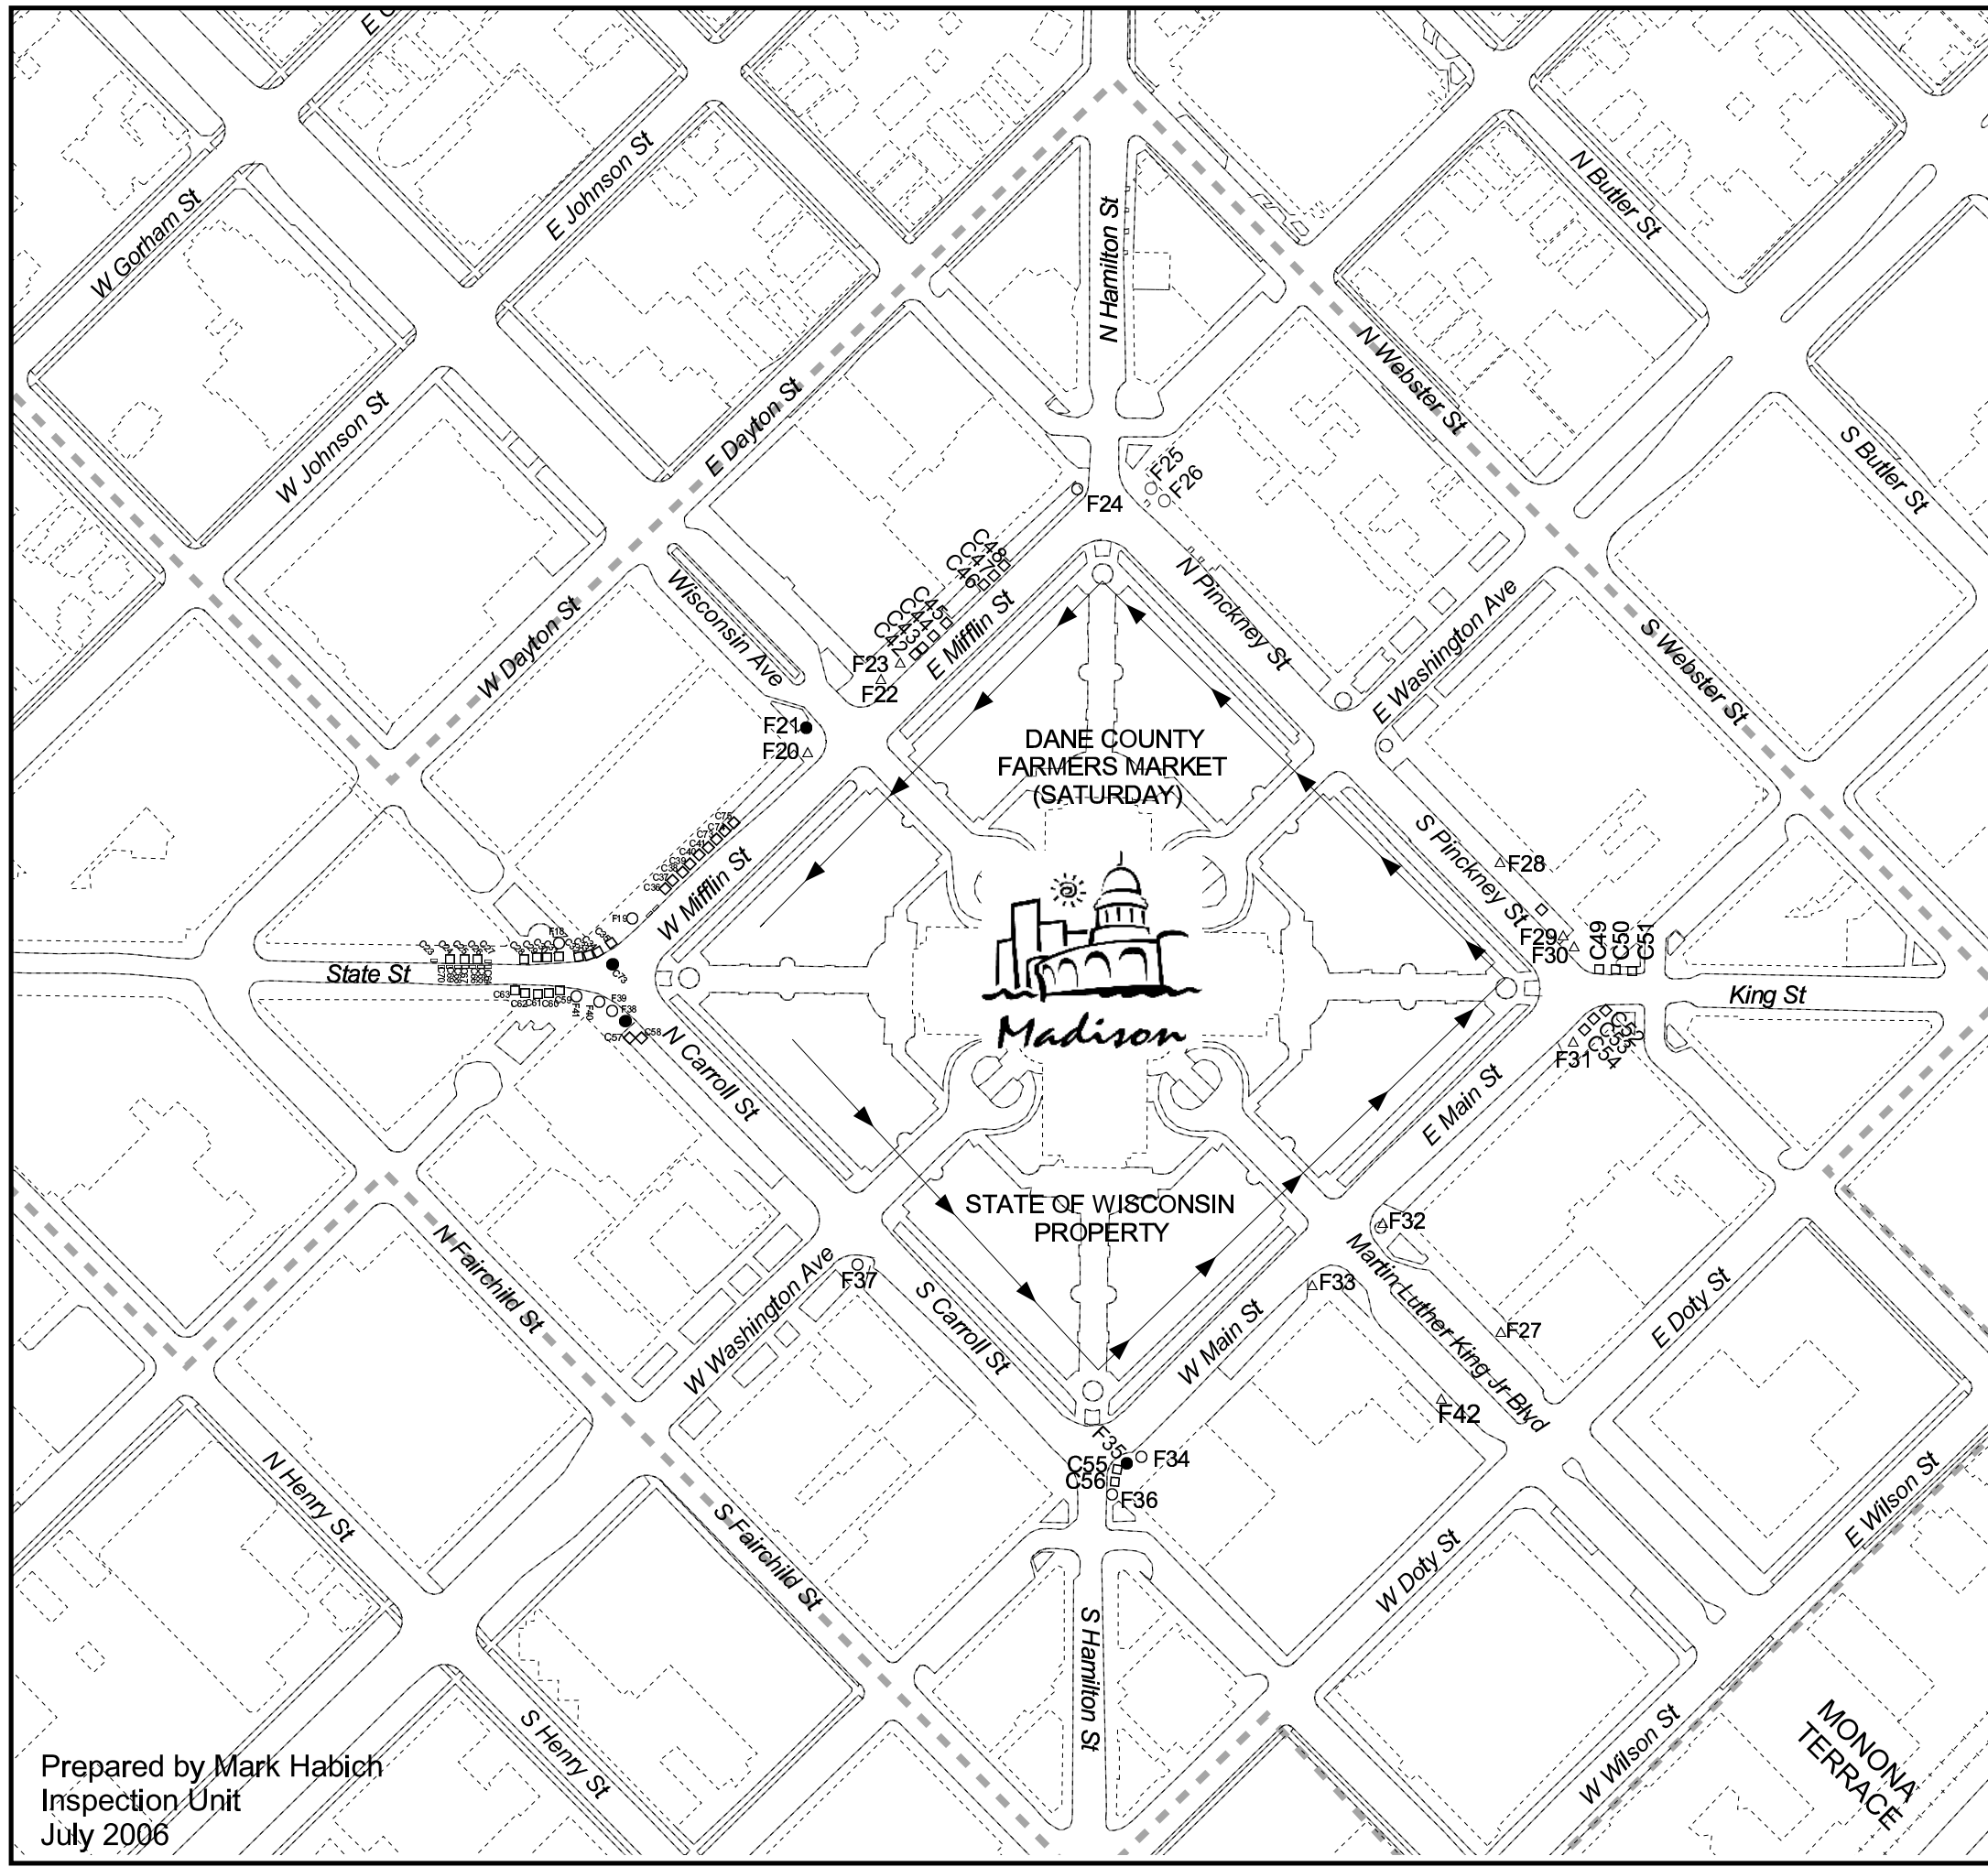

Capitol Concourse Street Vending Map

Vending Type

- Craft Daily 10' x 12' max
- ▬ Langdon Street High Density 4' x 24' max
- Craft Daily 4' x 8' max
- Craft Saturday Only 10' x 12' max
- ▭ Craft Saturday Only 4' x 8' max
- △ Food Daily
- ▲ Food Daily no-electric
- Food Saturday Only
- Food Saturday Only no-electric
- F= Food Cart
- C= Craft Cart
- Mall / Concourse Vending Area