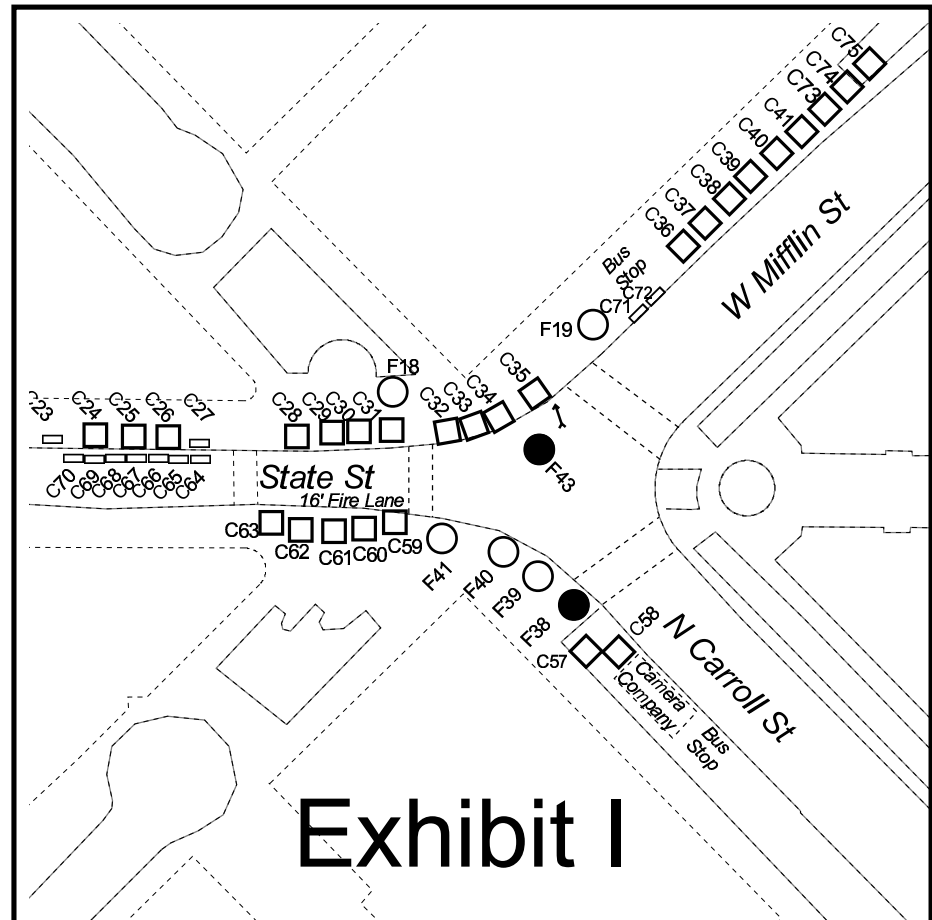

Capitol Concourse Street Vending Map

Vending Type

- Craft Daily 10' x 12' max
- ▬ Langdon Street High Density 4' x 24' max
- Craft Daily 4' x 8' max
- Craft Saturday Only 10' x 12' max
- ▭ Craft Saturday Only 4' x 8' max
- △ Food Daily
- ▲ Food Daily no-electric
- Food Saturday Only
- Food Saturday Only no-electric
- F= Food Cart
- C= Craft Cart
- Mall / Concourse Vending Area

Exhibit I