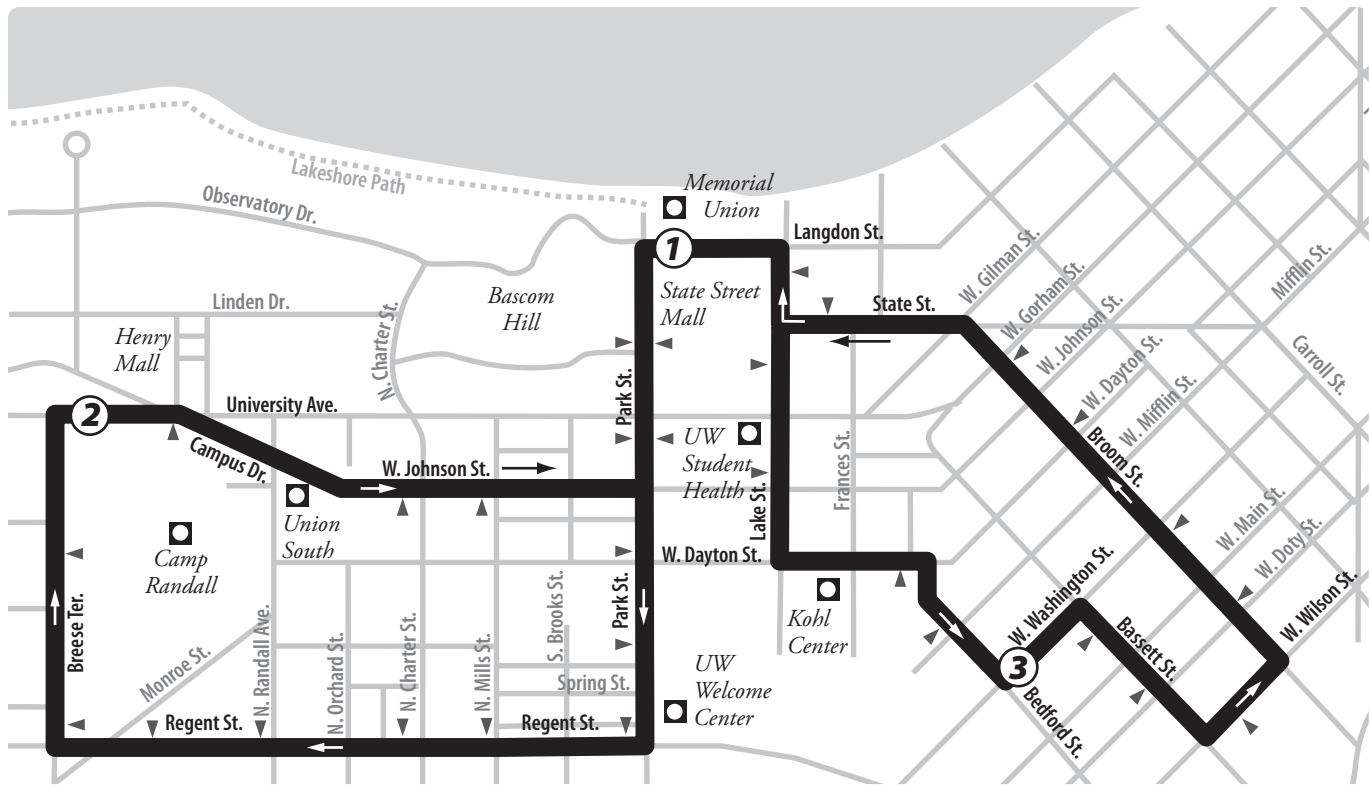

ROUTE 82 MAP

ROUTE 82

ROUTE 82

Standard Weekday/end

Breese // W. Wash Loop

From Route	Langdon at Memorial Union	West Wash & Bedford	Langdon at Memorial Union	University & Breese	Langdon at Memorial Union	To Route
	1	3	1	2	1	
-	6:36	6:41	6:49	6:57	7:06	82
82	7:06	7:11	7:19	7:27	7:36	82
82	7:36	7:41	7:49	7:57	8:06	82
82	8:06	8:11	8:19	8:27	8:36	82
82	8:36	8:41	8:49	8:57	9:06	82
82	9:06	9:11	9:19	9:27	9:36	82
82	9:36	9:41	9:49	9:57	10:06	82
82	10:06	10:11	10:19	10:27	10:36	82
82	10:36	10:41	10:49	10:57	11:06	82
82	11:06	11:11	11:19	11:27	11:36	82
82	11:36	11:41	11:49	11:57	12:06	82
82	12:06	12:11	12:19	12:27	12:36	82
82	12:36	12:41	12:49	12:57	1:06	82
82	1:06	1:11	1:19	1:27	1:36	82
82	1:36	1:41	1:49	1:57	2:06	82/-
82	2:06	2:11	2:19	2:27	2:36	82
82	2:36	2:41	2:49	2:57	3:06	82
82	3:06	3:11	3:19	-	-	-

Trips operate late Friday & Saturday nights ONLY.