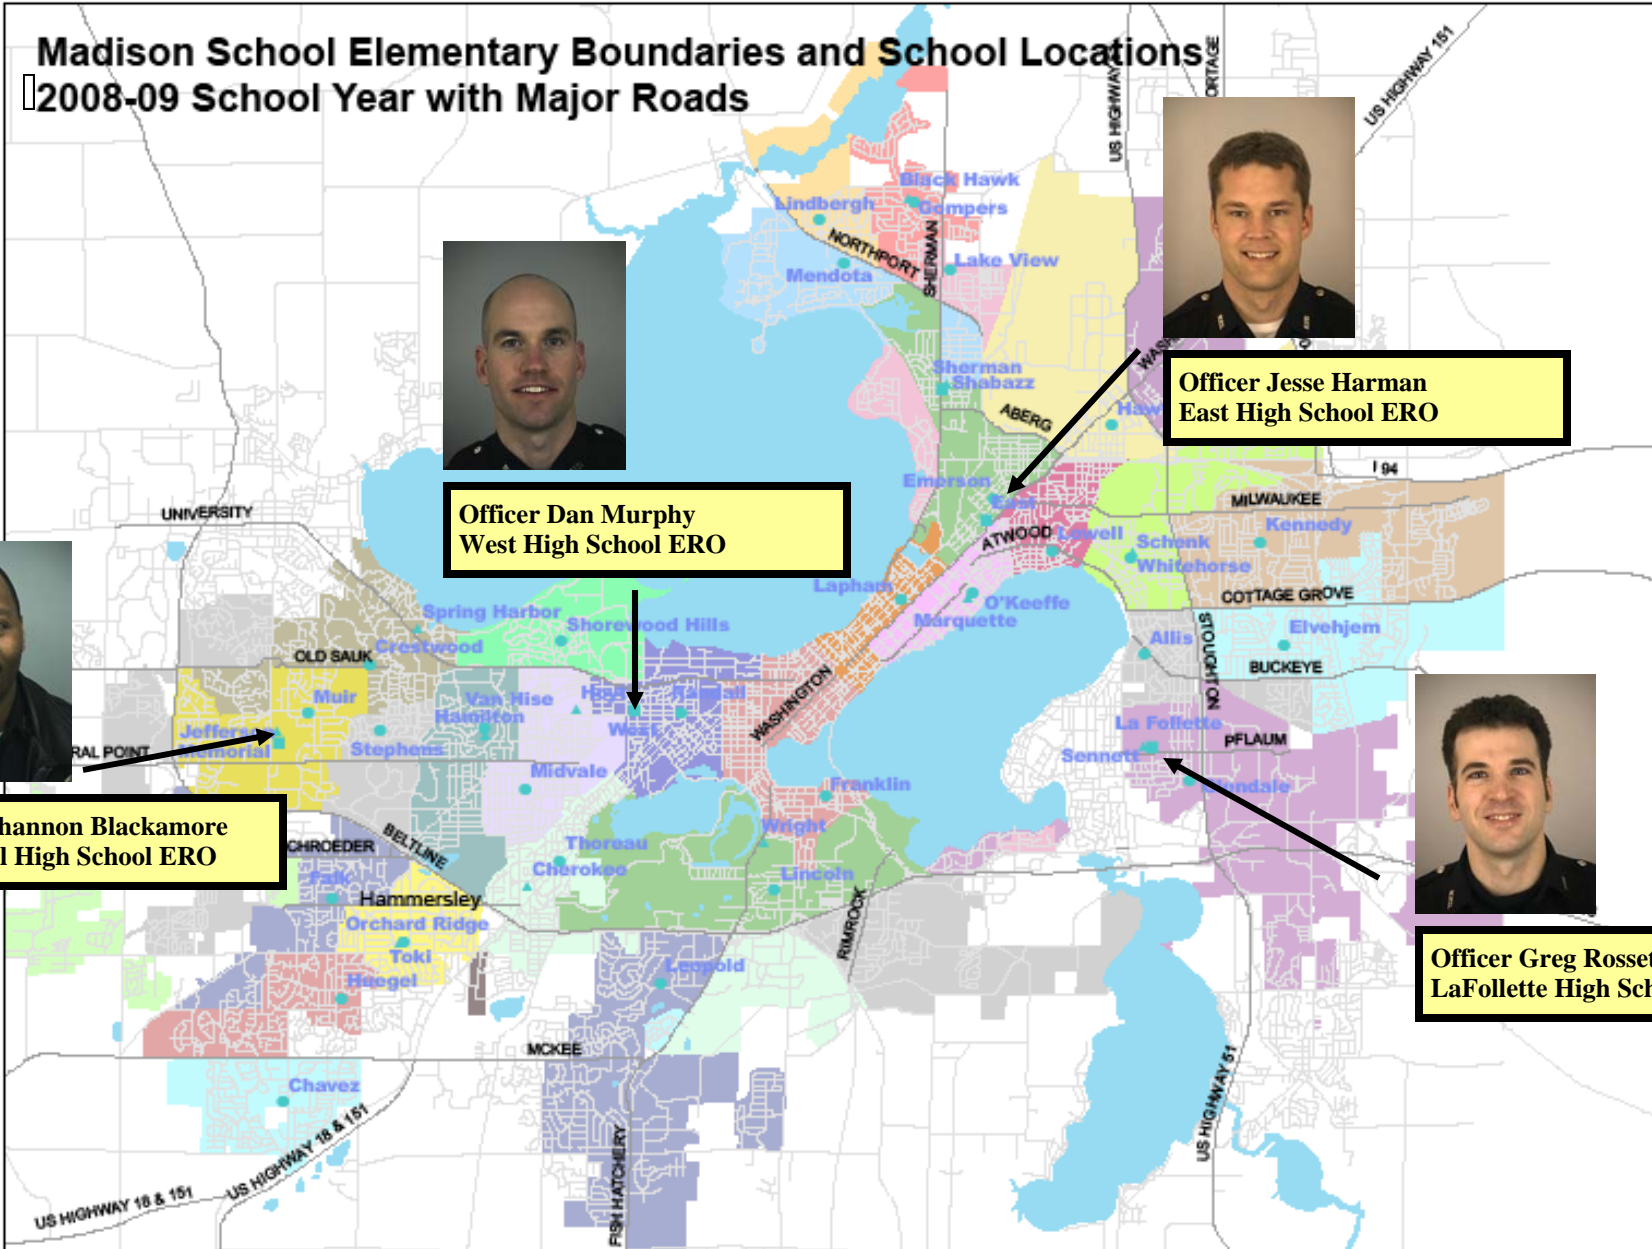

Madison School Elementary Boundaries and School Locations 2008-09 School Year with Major Roads

Officer Dan Murphy
West High School ERO

Officer Jesse Harman
East High School ERO

Officer Shannon Blackamore
Memorial High School ERO

Officer Greg Rossetti
LaFollette High School ERO