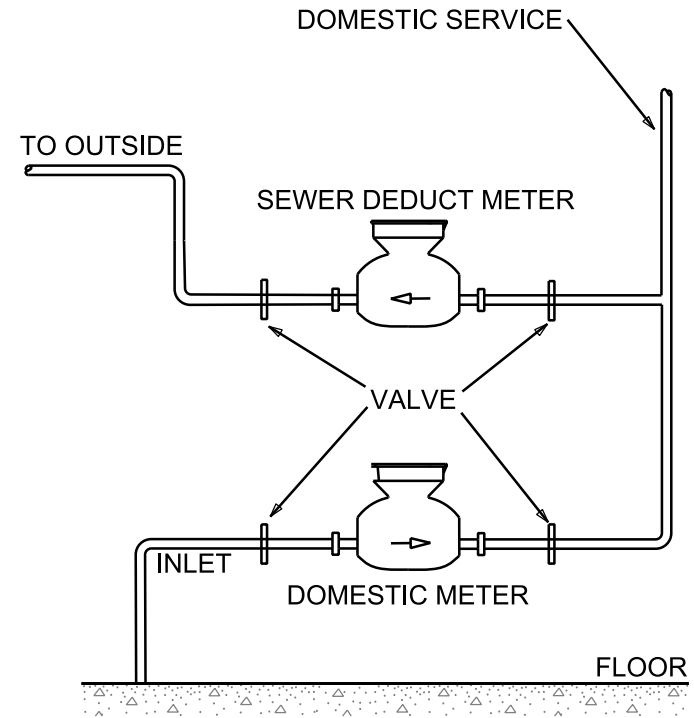

WATER-ONLY SERVICE - STANDARD INSTALLATION

SEWER DEDUCT METER - STANDARD INSTALLATION

CONTACT MADISON WATER UTILITY TO REQUEST METER INSTALLATIONS AND DETERMINE SPECIFIC CONFIGURATION REQUIREMENTS, AS APPLICABLE.

CITY OF MADISON
WATER UTILITY

NOT TO SCALE

SEWER DEDUCT METER / WATER ONLY
STANDARD INSTALLATION