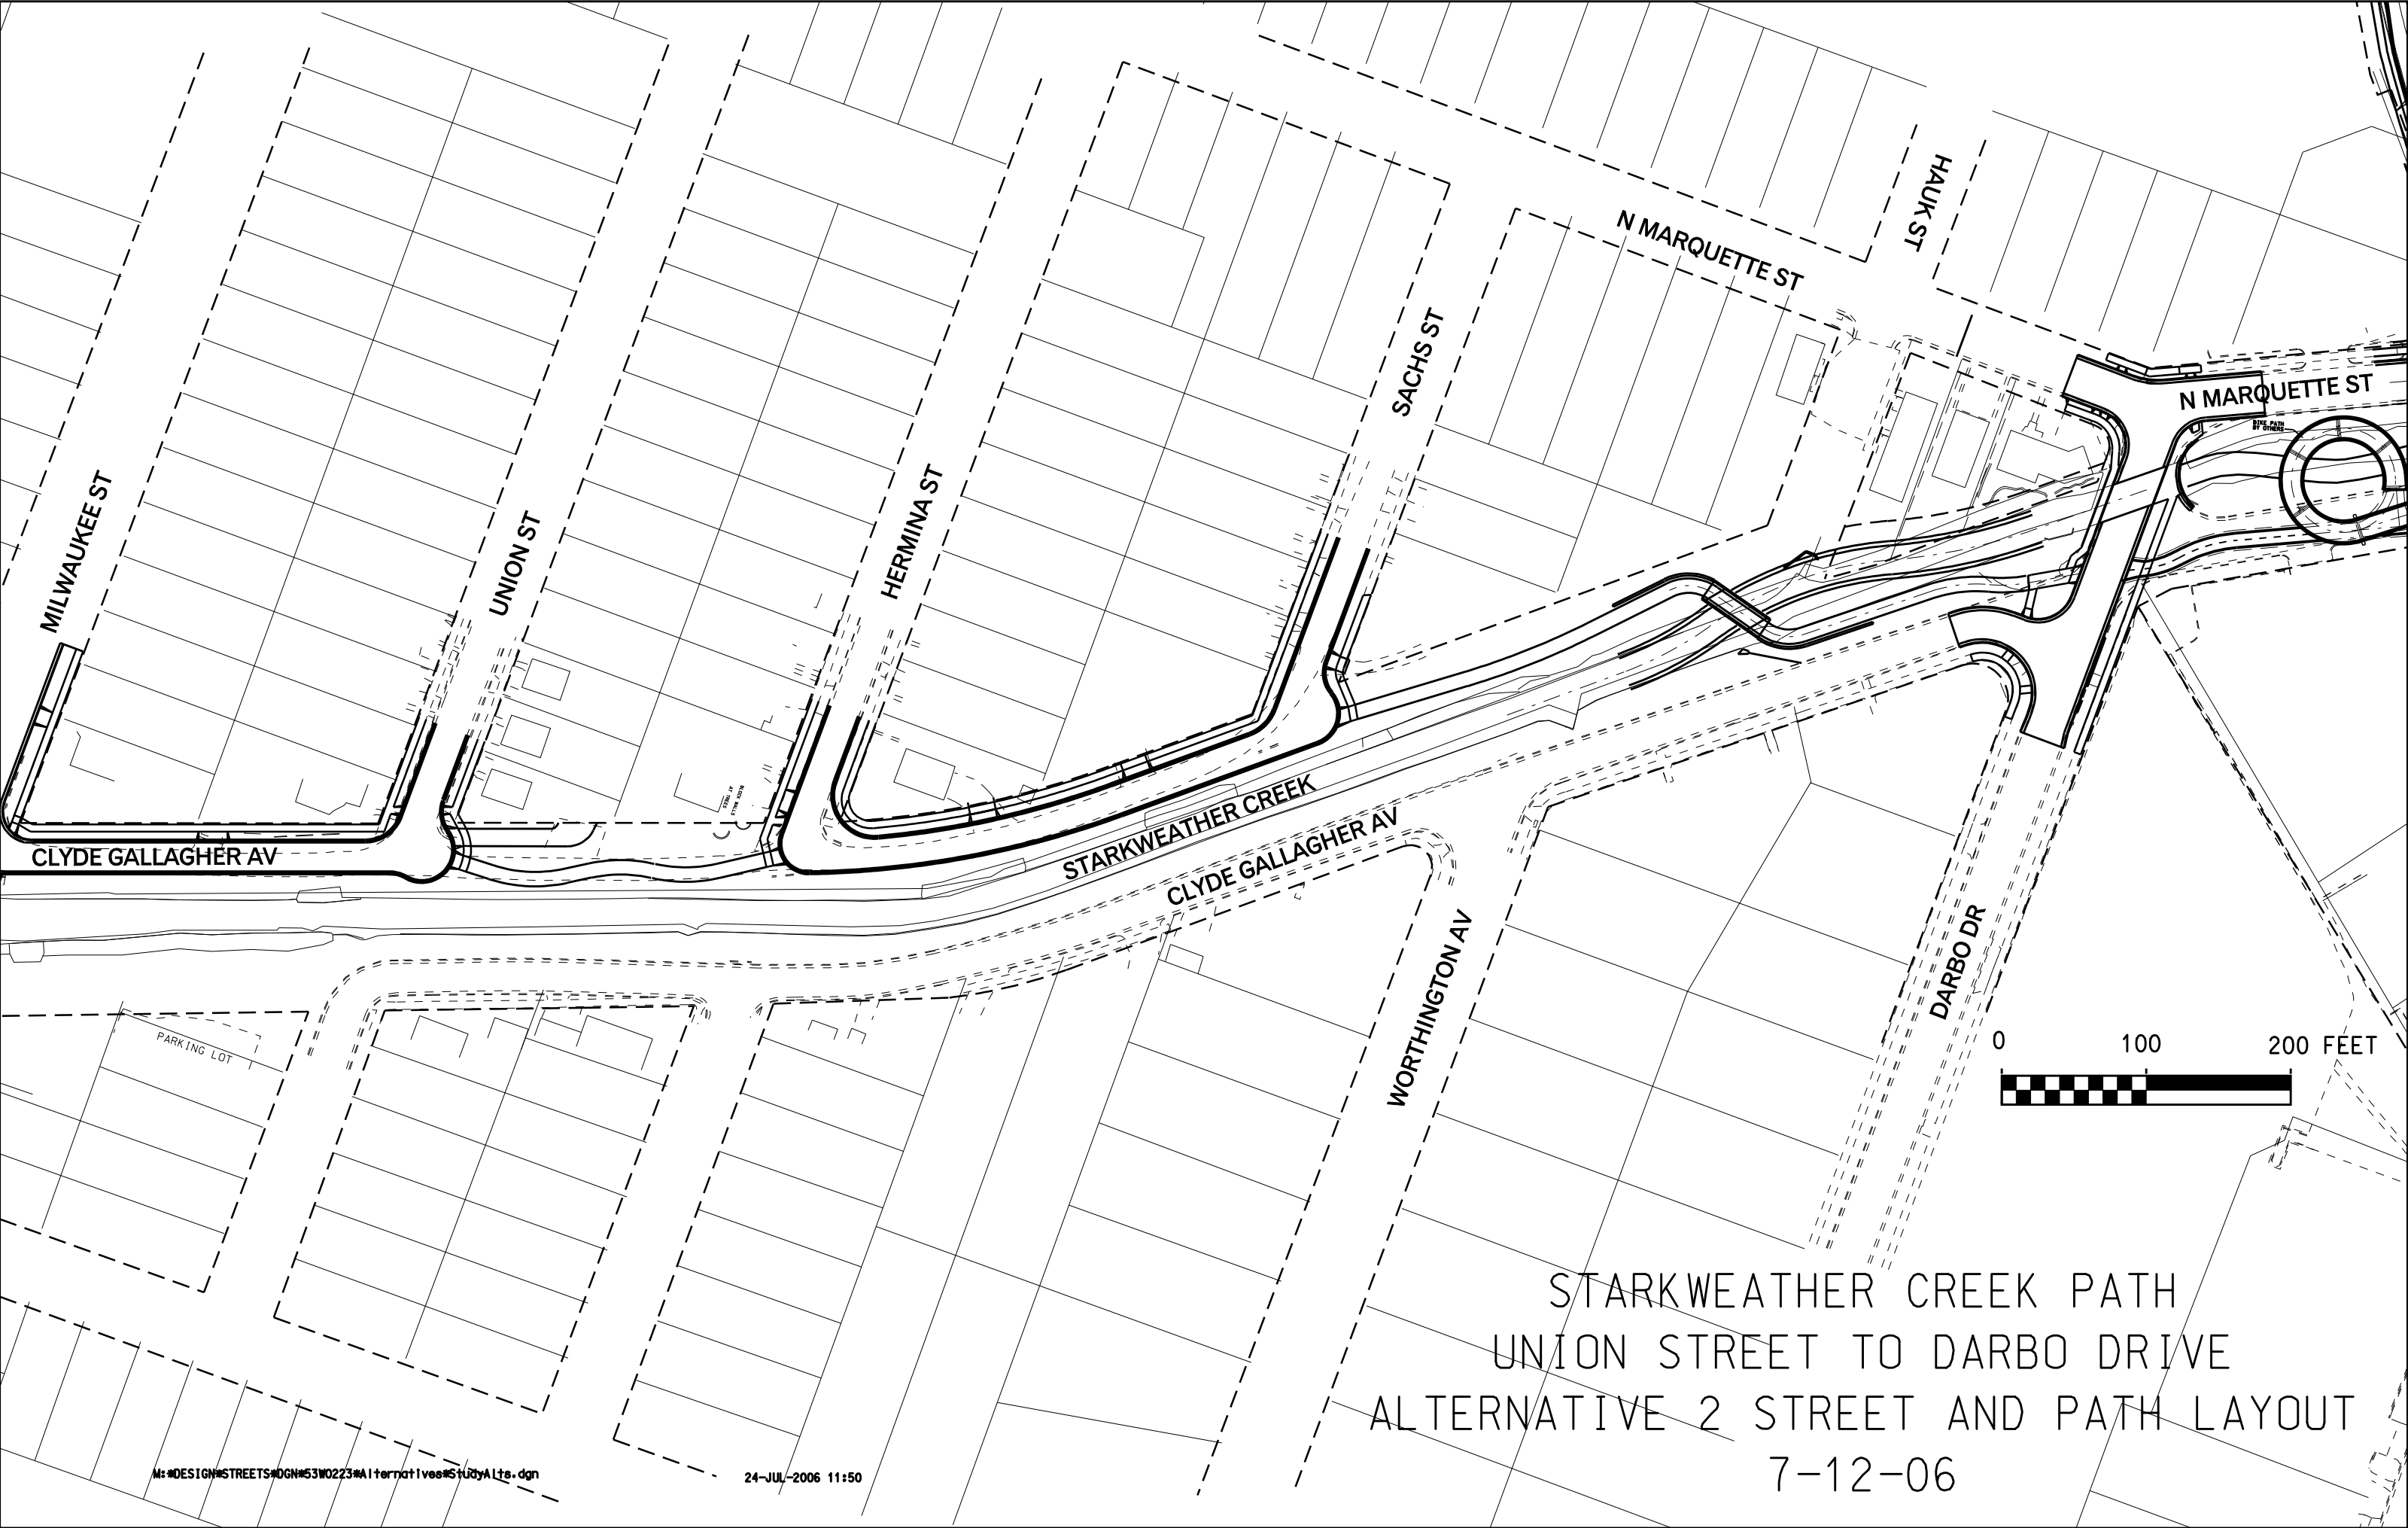

MILWAUKEE ST

UNION ST

HERMINA ST

SACHS ST

N MARQUETTE ST

HAUK ST

N MARQUETTE ST

CLYDE GALLAGHER AV

STARKWEATHER CREEK

CLYDE GALLAGHER AV

WORTHINGTON AV

DARBO DR

PARKING LOT

STARKWEATHER CREEK PATH
UNION STREET TO DARBO DRIVE
ALTERNATIVE 1 STREET AND PATH LAYOUT
6-05-06

STARKWEATHER CREEK PATH
UNION STREET TO DARBO DRIVE
ALTERNATIVE 2 STREET AND PATH LAYOUT
7-12-06