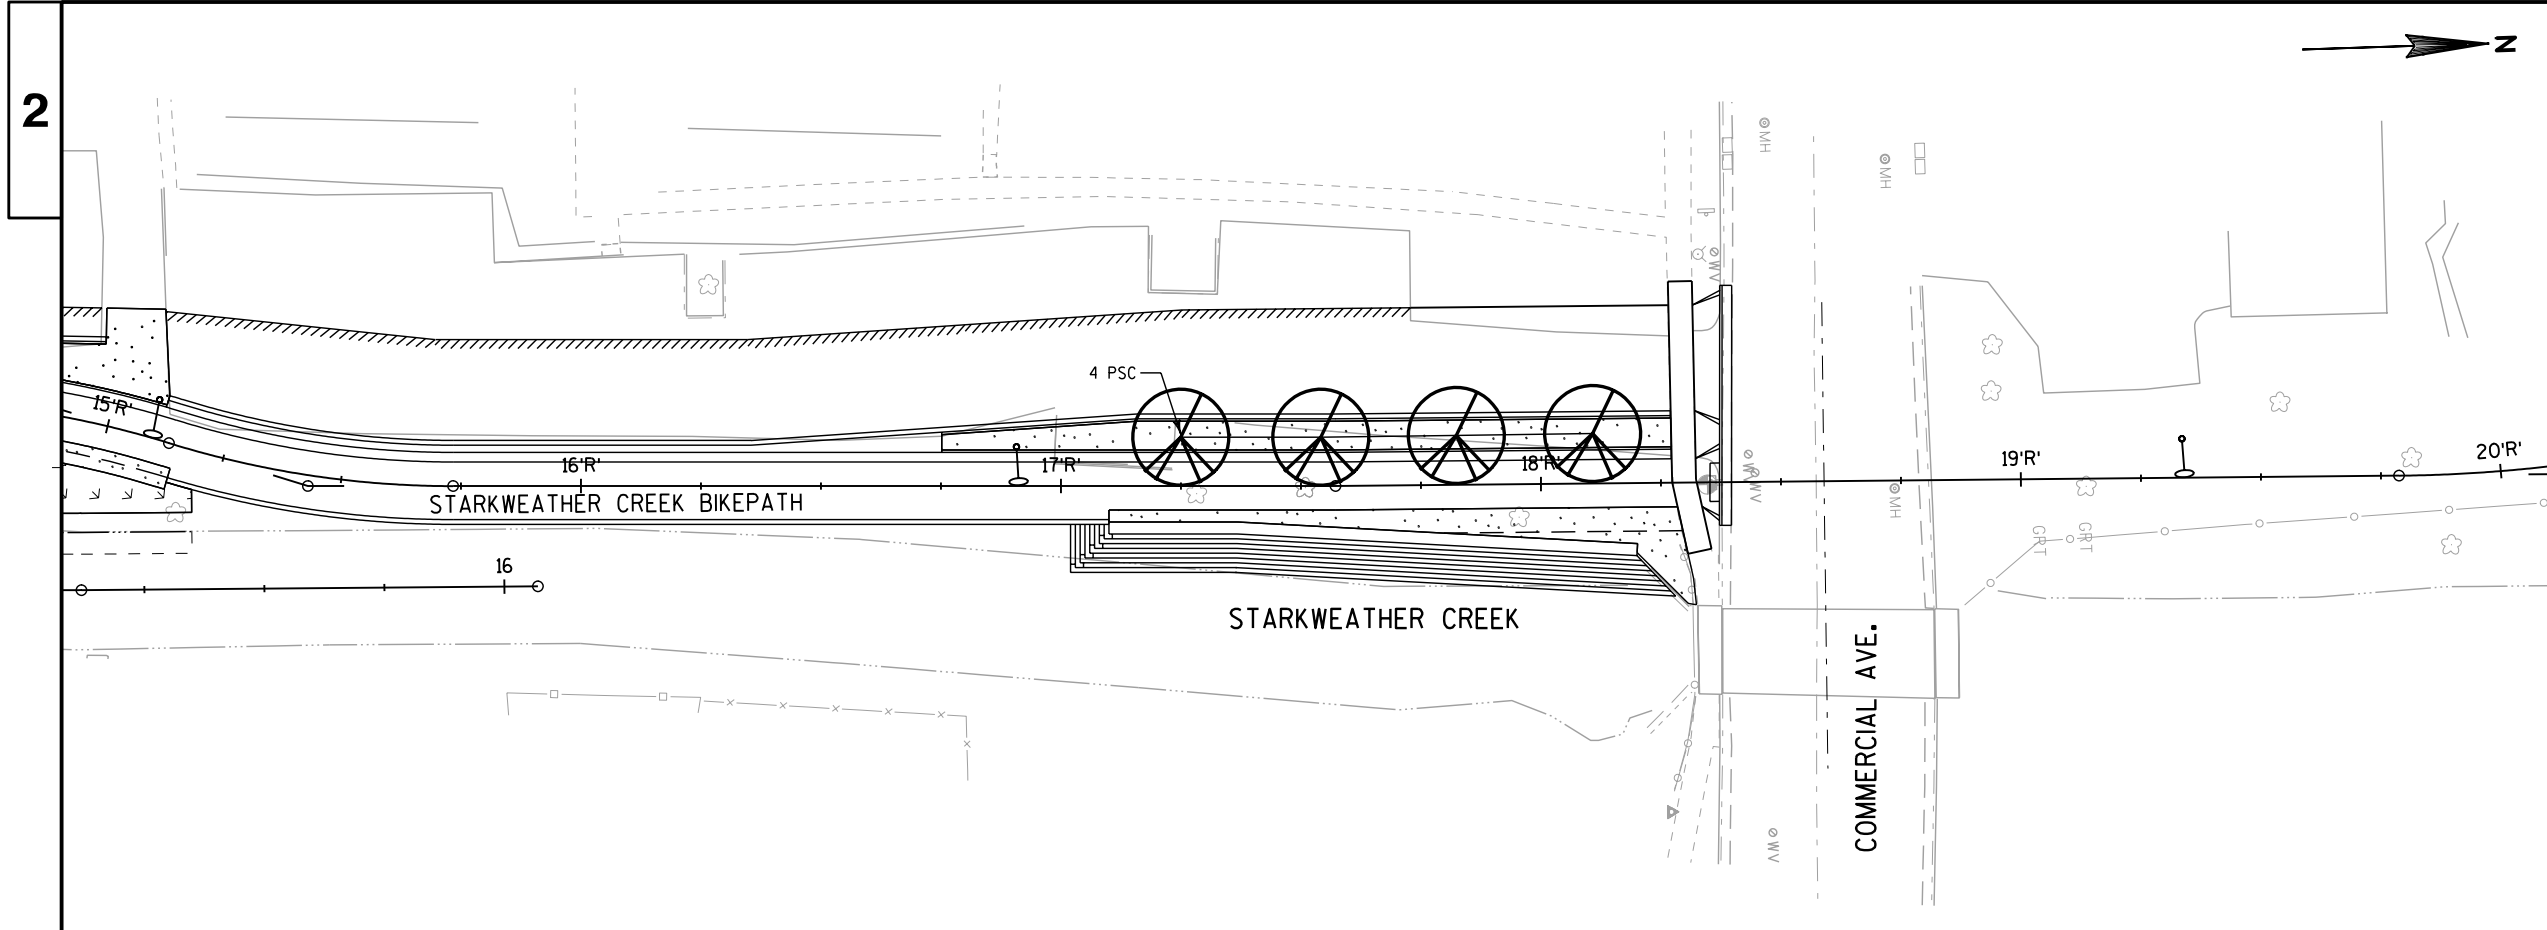

PLANT KEY		
SYM.	ABBR.	COMMON NAME
DECIDUOUS TREES		
	KC	COFFEETREE, KENTUCKY
	DWC	CRABAPPLE, 'DONALD WYMAN'
	PFC	CRABAPPLE, 'PRAIRIEFIRE'
	PSC	CRABAPPLE, PINK SPIRE
	LE	ELM, LIBERTY
	NHE	ELM, NEW HORIZON
	G	GINKGO
	CH	HACKBERRY, COMMON
	TCH	HAWTHORN, THORNLESS COCKSPUR
	HL	HONEYLOCUST, 'SKYLINE'
	ISL	LILAC, IVORY SILK
	ASL	LINDEN, AMERICAN SENTRY
	RL	LINDEN, REDMOND
	FAM	AMUR MAPLE, 'FLAME'
	FM	MAPLE, FREEMAN 'ARMSTRONG'
	MM	MAPLE, MIYABE
	SM	MAPLE, SIENNA GLEN
	TM	MAPLE, TARTARIAN
	M	MUSCLEWOOD
	SWO	OAK, SWAMP WHITE
	PC	PEAR, CLEVELAND SELECT
	ABS	SERVICEBERRY, AUTUMN BRILIANCE
DECIDUOUS SHRUBS & VINES		
	RCB	CHOKEBERRY, RED
	GD	DOGWOOD, GREY
	RTD	DOGWOOD, RED TWIGGED
	CFF	FLEECEFLOWER, COMPACT JAPANESE
	DBH	HONEYSUCKLE, DWARF BUSH
	MKL	LILAC, MISS KIM
	AS	SPIREA, ALPINE
	GFS	SPIREA, GOLDFLAME
	FS	SUMAC, FRAGRANT
LOW EVERGREENS		
	BPJ	JUNIPER, BLUE PACIFIC
	BJ	JUNIPER, BUFFALO
PERENNIALS, GRASSES AND GROUNDCOVERS		
	AA	ASTER, ALERT NEW YORK
	PDA	ASTER, PURPLE DOME
	CP	CREeping PHLOX - PINK & PURPLE
	DD	DAYLILY, DELIGHTSOM
	SMD	DAYLILY, SPIDERMAN
	SDD	DAYLILY, STELLA DE ORO
	SWD	DAYLILIES, SUMMER WINE
	BF	FESCUE, BLUE
	KFG	GRASS, KARL FOERSTER REED
	RS	SAGE, LONGIN RUSSIAN

LEGEND	
	ARCHITECTURAL CONCRETE PAVEMENT
	COLORED CONCRETE CROSSWALK
	SOD LAWN
	NATIVE SHORT PRARIE SEEDING MIXTURE
	TRASH RECEPTACLE
	REMOVE EXISTING TREE/BUSH
	PROPOSED STREETLIGHT