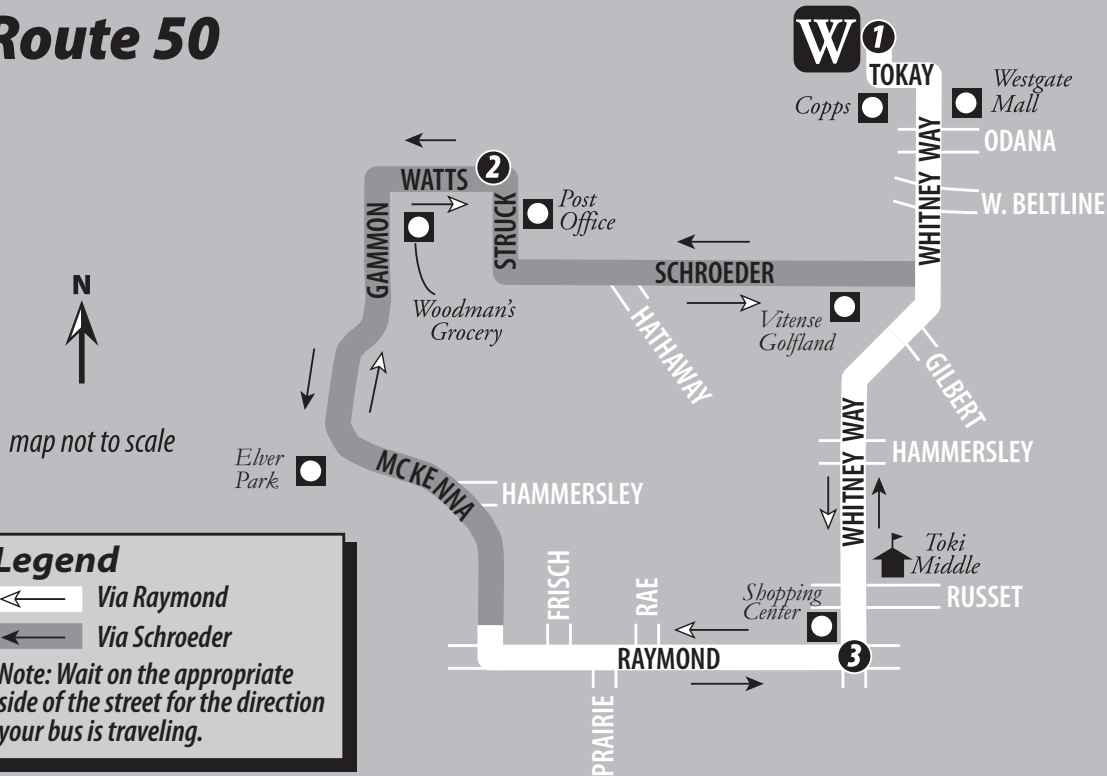

Route 50

Legend

-  Via Raymond
-  Via Schroeder

Note: Wait on the appropriate side of the street for the direction your bus is traveling.