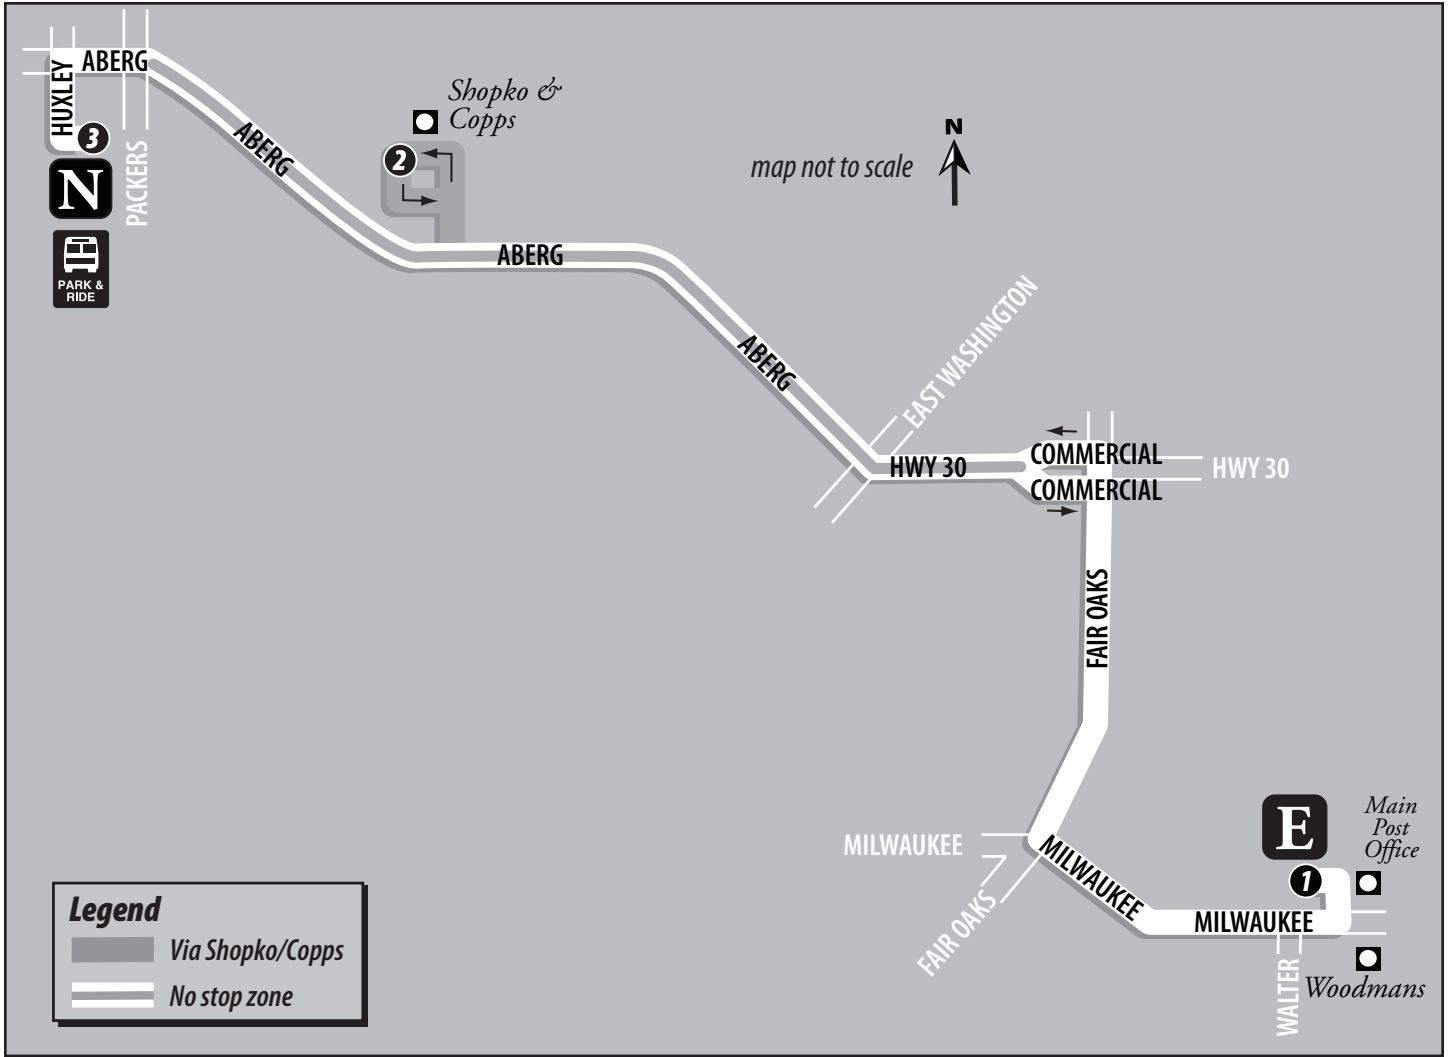

Route 17

Legend

- Via Shopko/Copps
- No stop zone

WEEKDAY

Metro Transit Tracker
 Real-time bus arrivals for every stop.

mymetrobus.com

Route 17

17 Weekday – East Transfer Point to North Transfer Point

Comes From Route	E	Shopko Dr. and Copps Grocery	N	Becomes Route
	East Transfer Point		North Transfer Point	
	1	2	3	
17	6:45	6:52	6:56	20
17	7:15 #	-:-	7:26	20
17	7:45 #	-:-	7:56	20
17	8:15	8:22	8:26	20
17	8:45	8:52	8:56	20
17	9:15	9:22	9:26	20
17	9:45	9:52	9:56	20
17	10:15	10:22	10:26	20
17	10:45	10:52	10:56	20
17	11:15	11:22	11:26	20
17	11:45	11:52	11:56	20
17	12:15	12:22	12:26	20
17	12:45	12:52	12:56	20
17	1:15	1:22	1:26	20
17	1:45	1:52	1:56	20
17	2:15	2:22	2:26	20
17	2:45	2:52	2:56	20
17	3:15	3:22	3:26	20
17	3:45	3:52	3:56	20
17	4:15	4:22	4:26	20
17	4:45	4:52	4:56	22
17	5:15	5:22	5:26	20
17	5:45	5:52	5:56	20
17	6:15	6:22	6:26	20
17	6:45	6:52	6:56	17
17	7:15	7:22	7:26	17
17	7:45	7:52	7:56	22
17	8:45	8:52	8:56	22
17	9:45	9:52	9:56	G

This trip does not serve Shopko Dr. and Copps Grocery.

17 Weekday – North Transfer Point to East Transfer Point

Comes From Route	N	Shopko Dr. and Copps Grocery	E	Becomes Route
	North Transfer Point		East Transfer Point	
	3	2	1	
G	6:30	6:33	6:43	17
G	7:00 #	-:-	7:13	17
20	7:30 #	-:-	7:43	17
20	8:00	8:03	8:13	17
20	8:30	8:33	8:43	17
20	9:00	9:03	9:13	17
20	9:30	9:33	9:43	17
20	10:00	10:03	10:13	17
20	10:30	10:33	10:43	17
20	11:00	11:03	11:13	17
20	11:30	11:33	11:43	17
20	12:00	12:03	12:13	17
20	12:30	12:33	12:43	17
20	1:00	1:03	1:13	17
20	1:30	1:33	1:43	17
20	2:00	2:03	2:13	17
20	2:30	2:33	2:43	17
20	3:00	3:03	3:13	17
20	3:30	3:33	3:43	17
20	4:00	4:03	4:13	17
20	4:30	4:33	4:43	17
20	5:00	5:03	5:13	17
20	5:30	5:33	5:43	17
20	6:00	6:03	6:13	17
4	6:30	6:33	6:43	17
17	7:00	7:03	7:13	17
17	7:30	7:33	7:43	17
22	8:30	8:33	8:43	17
22	9:30	9:33	9:43	17

This trip does not serve Shopko Dr. and Copps Grocery.

WEEKDAY

Stay Informed!

Get personalized text & e-mail alerts.

Sign up at mymetrobus.com