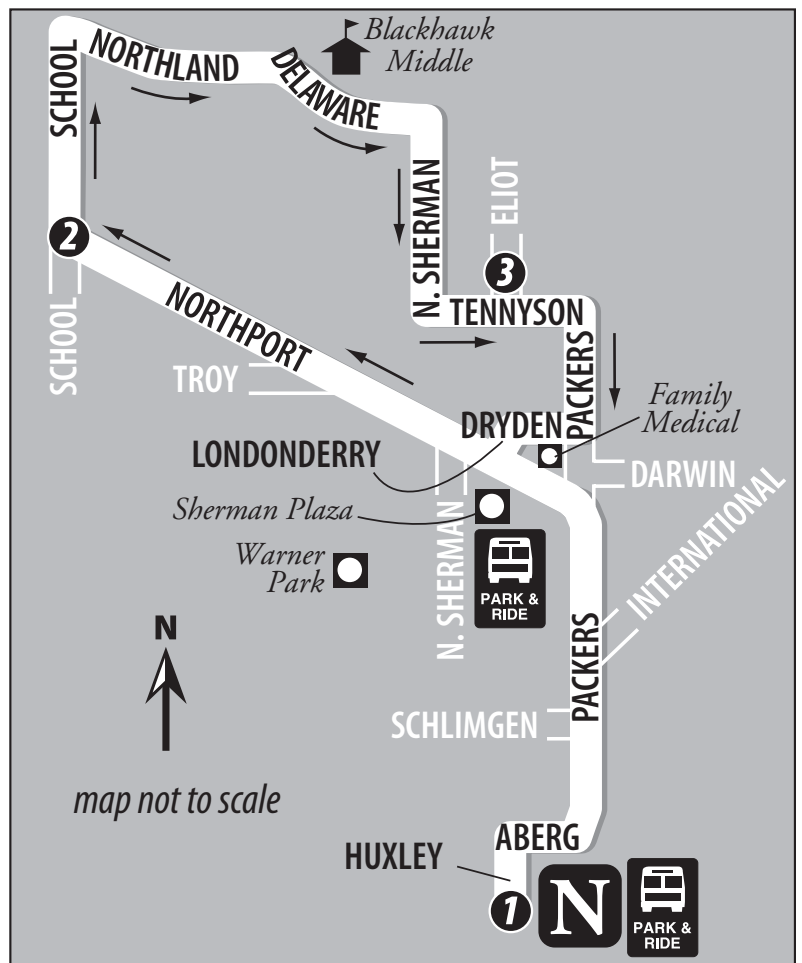

Route 21

21 Weekday-Lakeview Loop

Comes From Route	N		N		Becomes Route
	North Transfer Point	School Rd. and Northport Dr.	Tennyson Ln. and Eliot Ln.	North Transfer Point	
	1	2	3	1	
G	--	5:41	5:46	5:57	2
2	6:00	6:09	6:14	6:25	2
2	6:30	6:39	6:44	6:55	2
G	--	6:54	6:59	7:10	27
2	7:00	7:09	7:14	7:25	2
27	7:15	7:24	7:29	7:40	27
2	7:30	7:39	7:44	7:55	2
27	7:45	7:54	7:59	8:10	27
2	8:00	8:09	8:14	8:25	2
2	8:30	8:39	8:44	8:55	2
2	9:00	9:09	9:14	9:25	2
2	9:30	9:39	9:44	9:55	2
2	10:00	10:09	10:14	10:25	2
2	10:30	10:39	10:44	10:55	2
2	11:00	11:09	11:14	11:25	2
2	11:30	11:39	11:44	11:55	2
2	12:00	12:09	12:14	12:25	2
2	12:30	12:39	12:44	12:55	2
2	1:00	1:09	1:14	1:25	2
2	1:30	1:39	1:44	1:55	2
2	2:00	2:09	2:14	2:25	2
2	2:30	2:39	2:44	2:55	2
2	3:00	3:09	3:14	3:25	2
2	3:30	3:39	3:44	3:55	2
2	4:00	4:09	4:14	4:25	2
27	4:15	4:24	4:29	4:40	27
2	4:30	4:39	4:44	4:55	2
27	4:45	4:54	4:59	5:10	27
2	5:00	5:09	5:14	5:25	2
27	5:15	5:24	5:29	5:40	G
2	5:30	5:39	5:44	5:55	2
27	5:45	5:54	5:59	6:10	G
2	6:00	6:09	6:14	6:25	2
2	7:00	7:09	7:14	7:25	2
2	8:00	8:09	8:14	8:25	2
2	9:00	9:09	9:14	9:25	2
2	10:00	10:09	10:14	10:25	2
20	11:00	11:09	11:14	11:25	2
4	11:48	11:57	12:02	12:13	G

21 Sat/Sun/Holiday - Lakeview Loop

Comes From Route	N		N		Becomes Route
	North Transfer Point	School Rd. and Northport Dr.	Tennyson Ln. and Eliot Ln.	North Transfer Point	
	1	2	3	1	
G	7:00	7:09	7:14	7:25	22
4	8:00	8:09	8:14	8:25	22
4	9:00	9:09	9:14	9:25	22
4	10:00	10:09	10:14	10:25	22
4	11:00	11:09	11:14	11:25	22
4	12:00	12:09	12:14	12:25	22
4	1:00	1:09	1:14	1:25	22
4	2:00	2:09	2:14	2:25	22
4	3:00	3:09	3:14	3:25	22
4	4:00	4:09	4:14	4:25	22
4	5:00	5:09	5:14	5:25	22
4	6:00	6:09	6:14	6:25	22
4	7:00	7:09	7:14	7:25	22
4	8:00	8:09	8:14	8:25	22
4	9:00	9:09	9:14	9:25	22
4	10:00	10:09	10:14	10:25	22

These trips are NOT operated on Sundays or holidays.

These trips are NOT operated on holidays.

WEEKDAY SATURDAY SUNDAY HOLIDAY