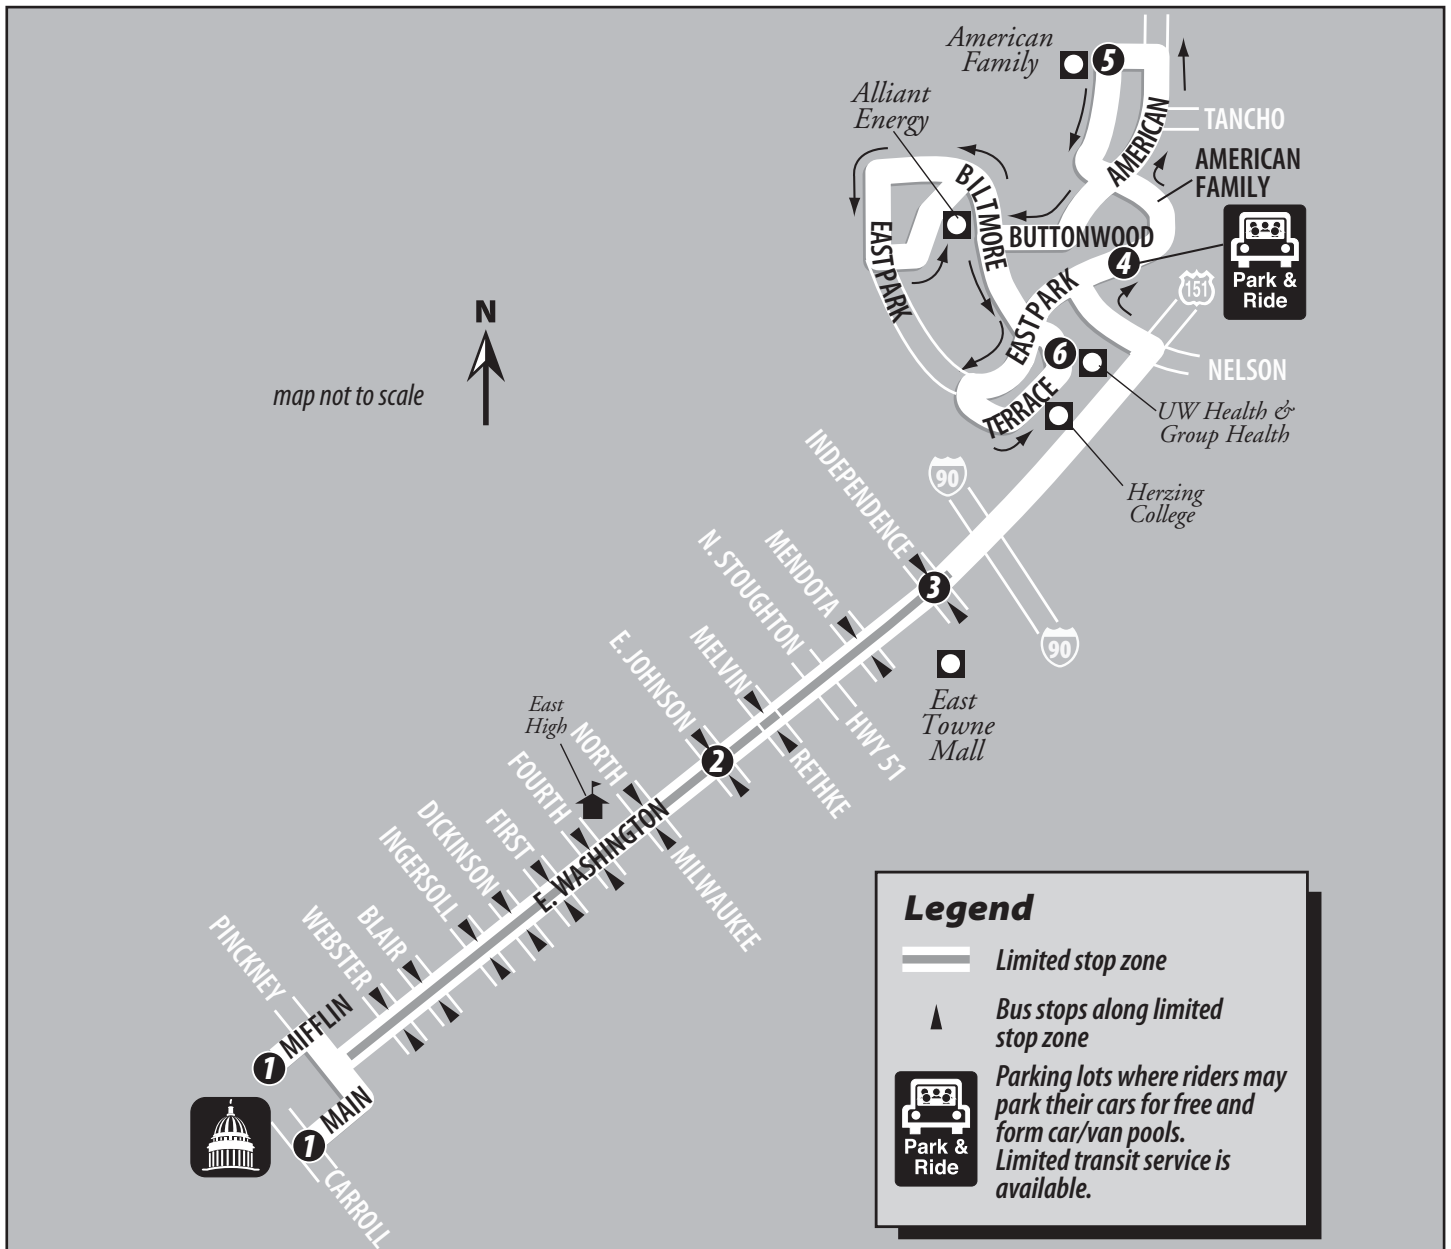

# Route 25

## 25 Weekday AM - Capitol Square to The American Center

Comes From Route	Main St. and Carroll St.	E. Washington Ave. and E. Johnson St.	E. Washington Ave. and Independence Ln.	Eastpark Blvd. and Park & Ride Lot	American Family Headquarters Building	E. Terrace Dr. and UW Health	Becomes Route
	<b>1</b>	<b>2</b>	<b>3</b>	<b>4</b>	<b>5</b>	<b>6</b>	
6	7:25	7:37	7:44	7:48	7:51	7:59	22
57	7:55	8:07	8:14	8:18	8:21	8:29	33

## 25 Weekday PM - The American Center to Capitol Square

Comes From Route	Eastpark Blvd. and Park & Ride Lot	American Family Headquarters Building	E. Terrace Dr. and UW Health	E. Washington Ave. and Independence Ln.	E. Washington Ave. and E. Johnson St.	Mifflin St. and Pinckney St.	Becomes Route
	<b>4</b>	<b>5</b>	<b>6</b>	<b>3</b>	<b>2</b>	<b>1</b>	
6	4:37	4:41	4:46	4:51	4:58	5:10	6
6	5:07	5:11	5:16	5:21	5:28	5:40	G

**WEEKDAY**