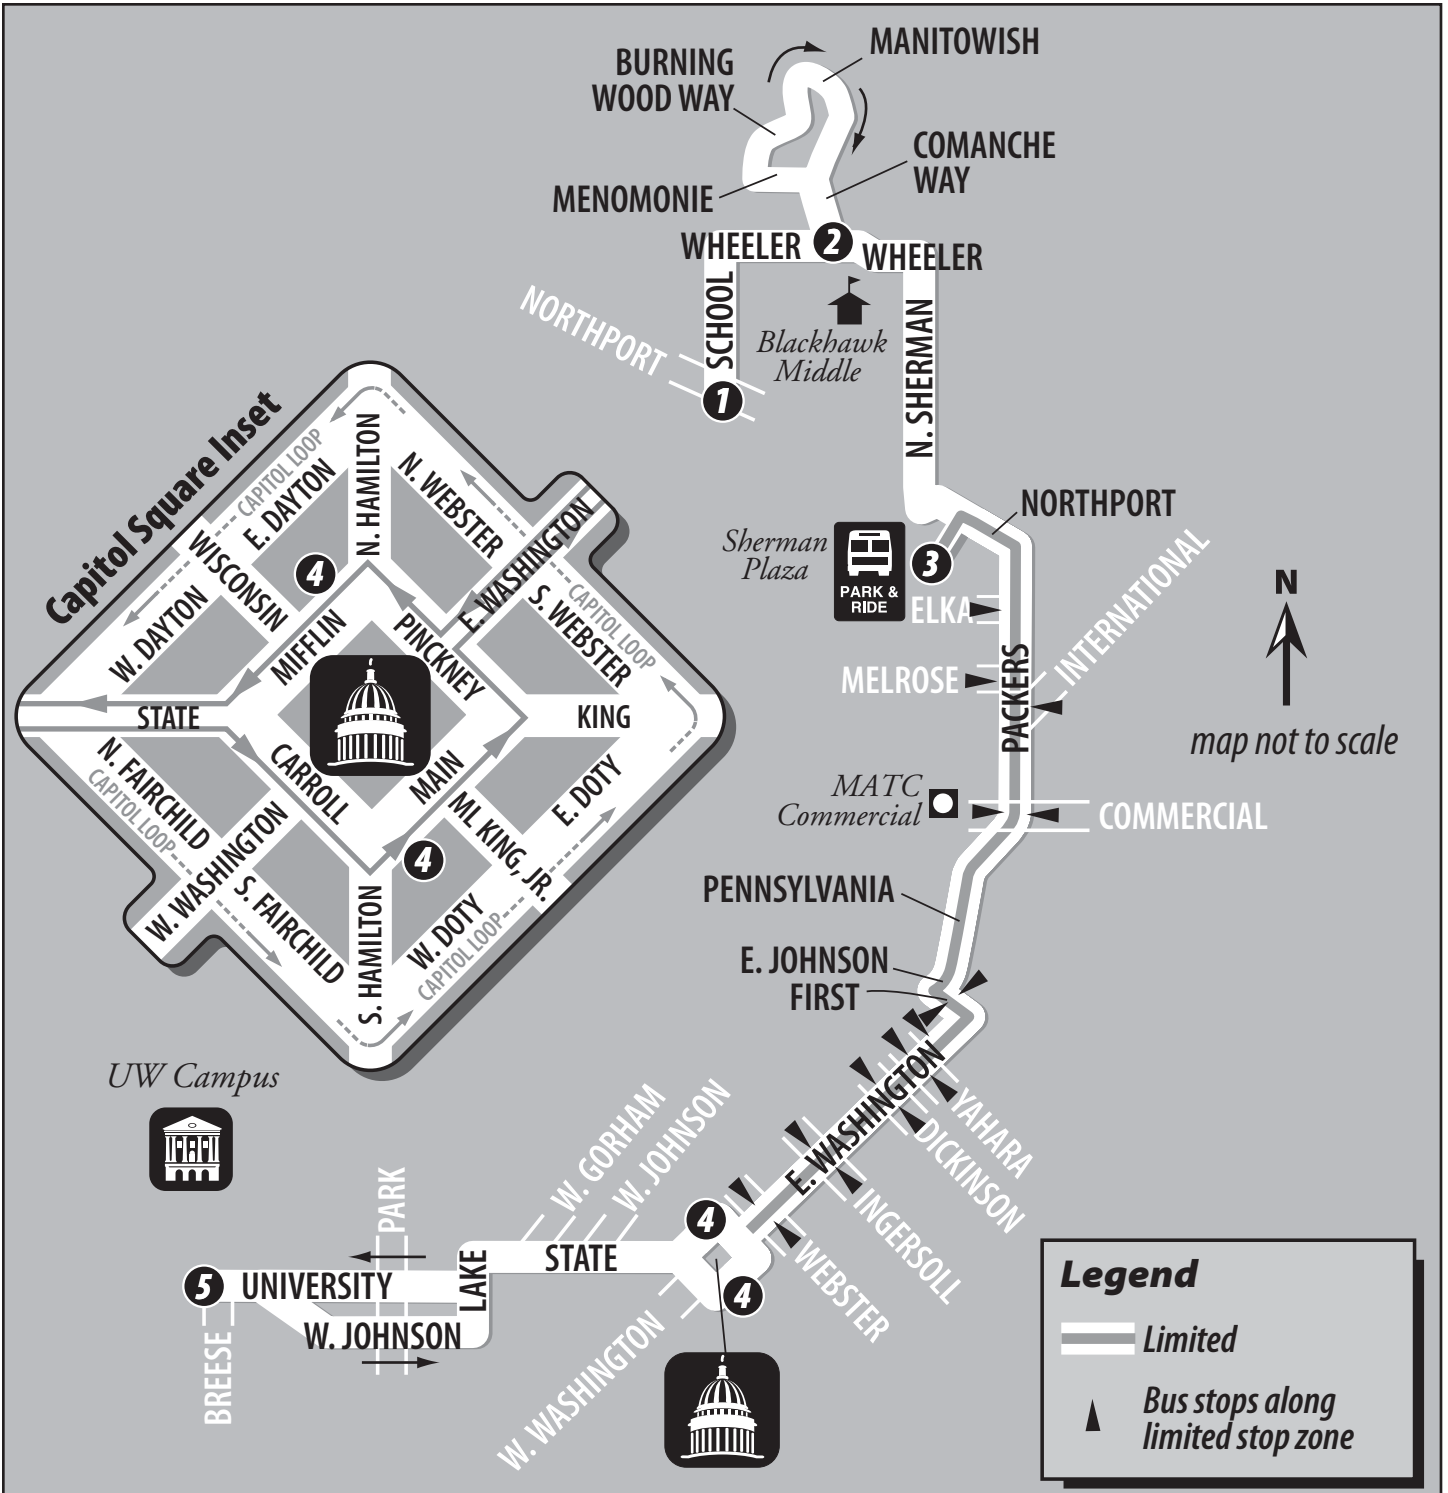

# Route 29

WEEKDAY

# Route 29

## 29 Weekday AM – Sherman Flyer – School Rd. to UW Campus - Breese Terrace

			 Sherman Plaza Park & Ride			
<b>Comes From Route</b>	<b>1</b>	<b>2</b>	<b>3</b>	<b>4</b>	<b>5</b>	<b>Becomes Route</b>
G	6:47	6:49	7:02	7:18	7:30	NA
NA	7:17	7:19	7:32	7:48	8:00	G

## 29 Weekday PM – UW Campus - Breese Terrace to School Rd. – Sherman Flyer

			 Sherman Plaza Park & Ride			
<b>Comes From Route</b>	<b>5</b>	<b>4</b>	<b>3</b>	<b>2</b>	<b>1</b>	<b>Becomes Route</b>
G	3:52	4:07	4:24	4:29	4:40	G
G	4:32	4:47	5:04	5:09	5:20	G