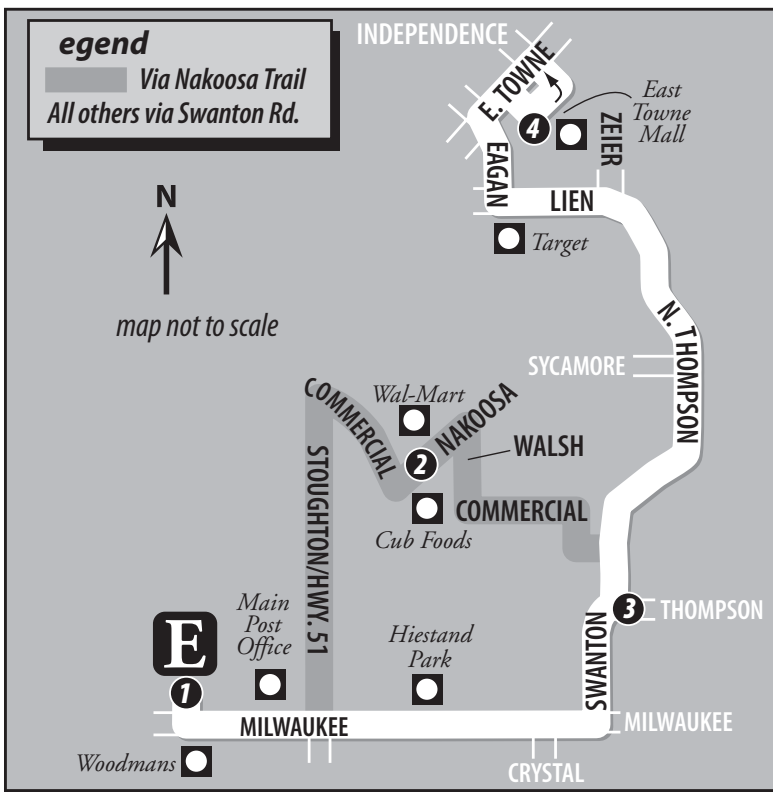

30 Sat/Sun/Holiday – East Towne Mall to East Transfer Point

Comes From Route	East Towne Mall	Swanton Rd. and North Thompson Dr.	Nakoosa Trail and Walmart	East Transfer Point	Becomes Route
	4	3	2	1	
G	7:23	-:-	7:32	7:39	7
20	7:53	8:02	-:-	8:08	7
20	8:23	-:-	8:32	8:39	7
20	8:53	9:02	-:-	9:08	7
20	9:23	-:-	9:32	9:39	7
20	9:53	10:02	-:-	10:08	7
20	10:23	-:-	10:32	10:39	7
20	10:53	11:02	-:-	11:08	7
20	11:23	-:-	11:32	11:39	7
20	11:53	12:02	-:-	12:08	7
20	12:23	-:-	12:32	12:39	7
20	12:53	1:02	-:-	1:08	7
20	1:23	-:-	1:32	1:39	7
20	1:53	2:02	-:-	2:08	7
20	2:23	-:-	2:32	2:39	7
20	2:53	3:02	-:-	3:08	7
20	3:23	-:-	3:32	3:39	7
20	3:53	4:02	-:-	4:08	7
20	4:23	-:-	4:32	4:39	7
20	4:53	5:02	-:-	5:08	7
20	5:23	-:-	5:32	5:39	7
20	5:53	6:02	-:-	6:08	7
20	6:23	-:-	6:32	6:39	7
20	6:53	7:02	-:-	7:08	7
20	7:23	-:-	7:32	7:39	7
20	7:53	8:02	-:-	8:08	7
20	8:23	-:-	8:32	8:39	7
20	8:53	9:02	-:-	9:08	7
20	9:23	-:-	9:32	9:39	7
20	9:53	10:02	-:-	10:08	7

SATURDAY SUNDAY HOLIDAY

These trips are NOT operated on Sundays or holidays.

These trips are NOT operated on holidays.

Light Type=AM **Bold Type=PM** G=garage