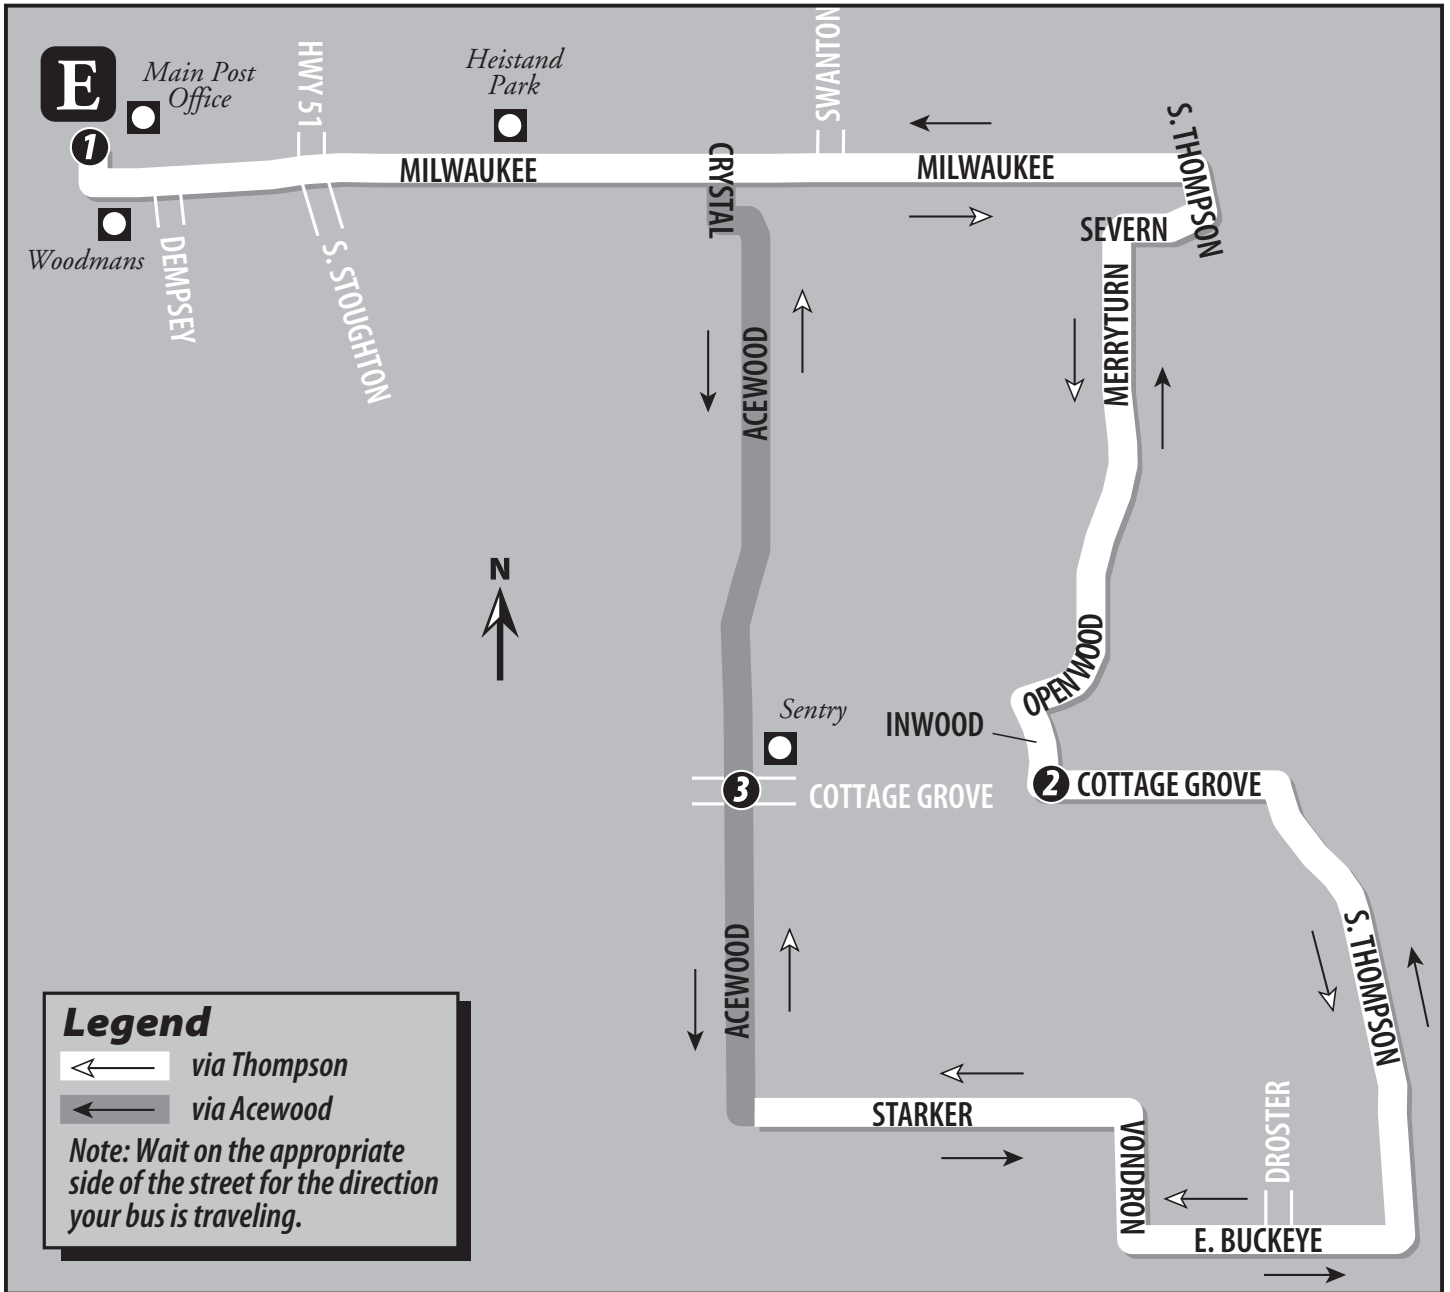

## 32 Weekday – Thompson/Acewood Loop

16	9:15 %	9:23	9:32	-:-	9:40	16
16	10:15 %	10:23	10:32	-:-	10:40	16
16	11:15 %	11:23	11:32	-:-	11:40	16
<b>16</b>	<b>12:15 %</b>	<b>12:23</b>	<b>12:32</b>	-:-	<b>12:40</b>	<b>16</b>
<b>16</b>	<b>1:15 %</b>	<b>1:23</b>	<b>1:32</b>	-:-	<b>1:40</b>	<b>16</b>
<b>16</b>	<b>2:15</b>	-:-	<b>2:22</b>	<b>2:31</b>	<b>2:40</b>	<b>16</b>
<i>See Route 14, 15 &amp; 39 for Peak Hour Service</i>						
16	7:15	-:-	7:22	7:31	7:40	16
16	8:15	-:-	8:22	8:31	8:40	16
16	9:15	-:-	9:22	9:31	9:40	16
16	10:15	-:-	10:22	10:31	10:40	16

% This trip departs the East Transfer Point via Thompson Dr. and then serves Acewood Blvd. All others depart via Acewood Blvd. and then serve Thompson Dr.

All trips depart the East Transfer Point via Thompson Dr. and then serve Acewood Blvd.

These trips are NOT operated on Sundays or holidays.

These trips are NOT operated on holidays.

Light Type=AM **Bold Type=PM** G=garage

# Route 32

- HOLIDAY
- SUNDAY
- SATURDAY
- WEEKDAY