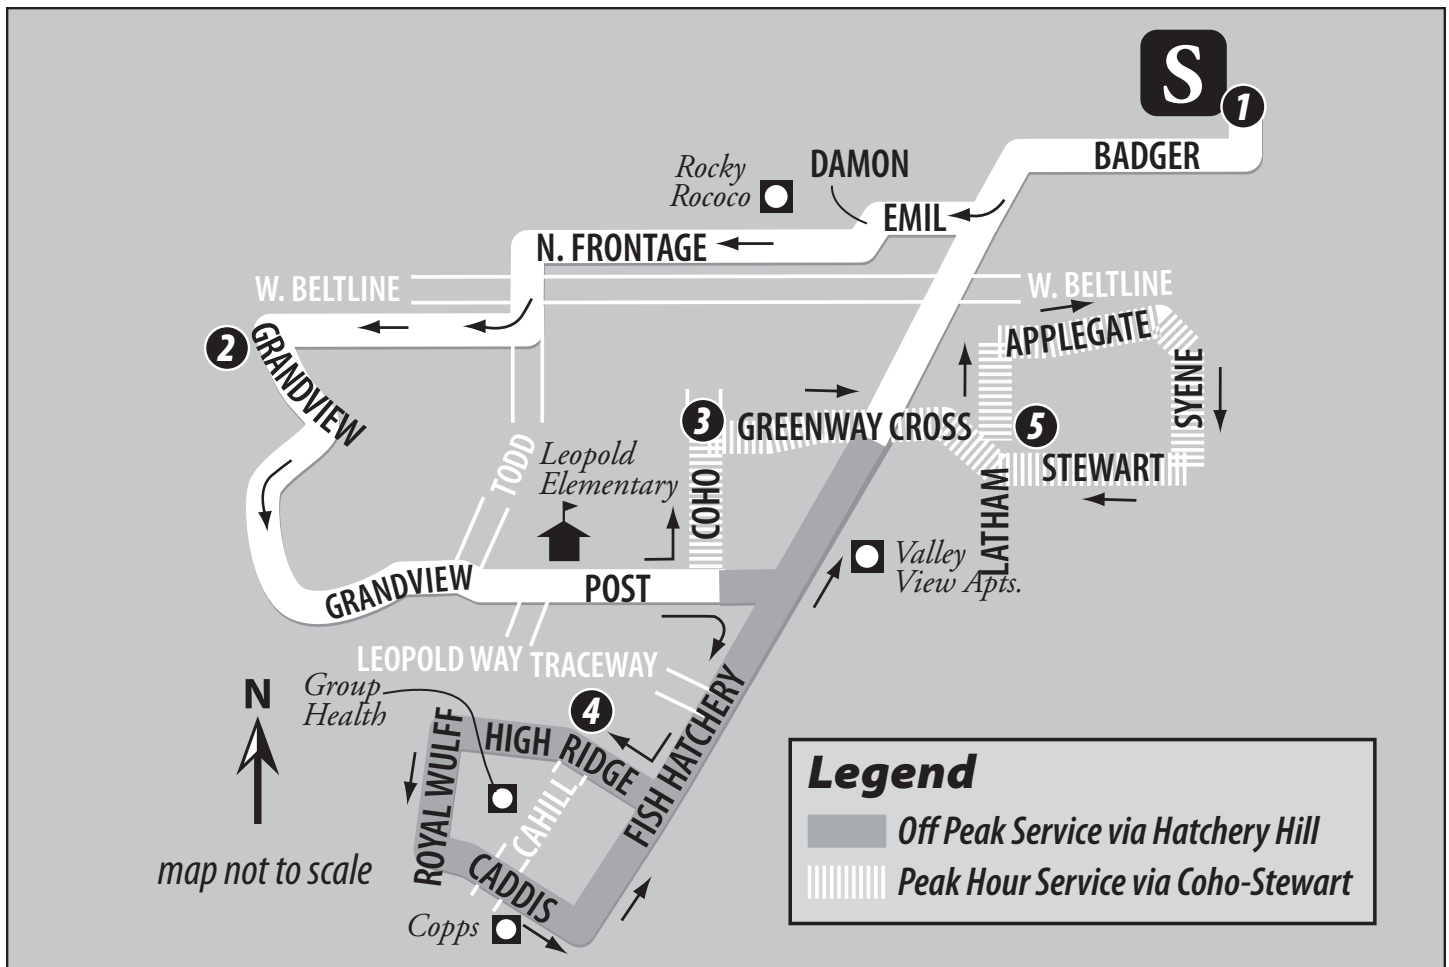

Route 40

40 Saturday/Sunday/Holiday - Arbor Hills Loop

Comes From Route	South Transfer Point	Grandview Blvd. and Frontage Rd.	High Ridge Trl. and Cahill Main	South Transfer Point	Becomes Route
	1	2	4	1	
G	6:30	6:38	6:45	6:55	5
5	7:30	7:38	7:45	7:55	5
5	8:30	8:38	8:45	8:55	5
5	9:30	9:42	9:45	9:55	5
5	10:30	10:42	10:45	10:55	5
5	11:30	11:42	11:45	11:55	5
5	12:30	12:38	12:45	12:55	5
5	1:30	1:38	1:45	1:55	5
5	2:30	2:38	2:45	2:55	5
5	3:30	3:38	3:45	3:55	5
5	4:30	4:38	4:45	4:55	5
5	5:30	5:38	5:45	5:55	5
5	6:30	6:38	6:45	6:55	5
5	7:30	7:38	7:45	7:55	5
5	8:30	8:38	8:45	8:55	5
5	9:30	9:38	9:45	9:55	5
5	10:30	10:38	10:45	10:55	G

These trips are NOT operated on Sundays or holidays.

These trips are NOT operated on holidays.

SATURDAY
SUNDAY
HOLIDAY