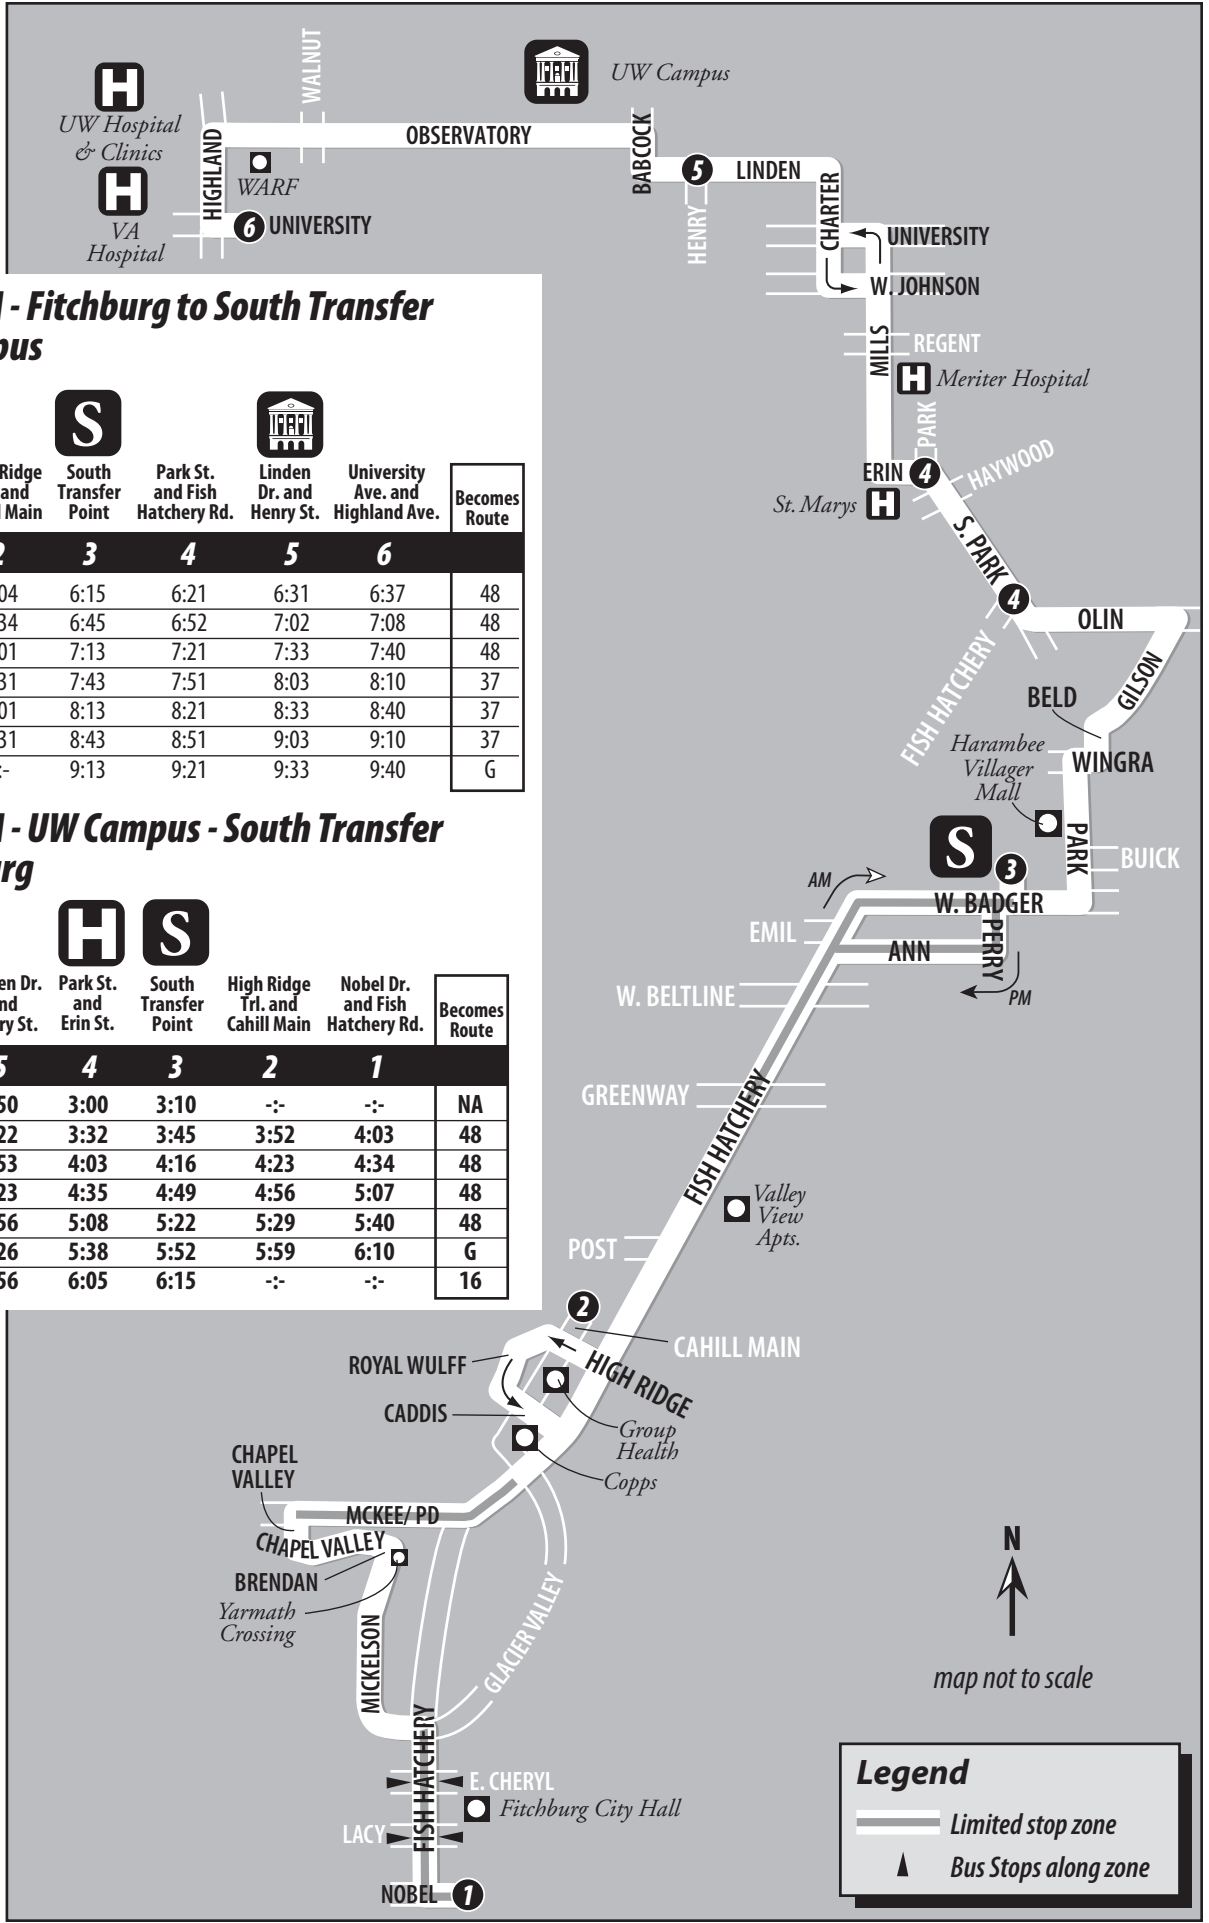

# Route 44

## 44 Weekday AM - Fitchburg to South Transfer Point - UW Campus

Comes From Route	S						Becomes Route
	1	2	3	4	5	6	
G	5:56	6:04	6:15	6:21	6:31	6:37	48
G	6:26	6:34	6:45	6:52	7:02	7:08	48
48	6:52	7:01	7:13	7:21	7:33	7:40	48
48	7:22	7:31	7:43	7:51	8:03	8:10	37
48	7:52	8:01	8:13	8:21	8:33	8:40	37
48	8:22	8:31	8:43	8:51	9:03	9:10	37
NA	--	--	9:13	9:21	9:33	9:40	G

## 44 Weekday PM - UW Campus - South Transfer Point to Fitchburg

Comes From Route	H S						Becomes Route
	6	5	4	3	2	1	
G	2:43	2:50	3:00	3:10	--	--	NA
G	3:15	3:22	3:32	3:45	3:52	4:03	48
G	3:45	3:53	4:03	4:16	4:23	4:34	48
G	4:15	4:23	4:35	4:49	4:56	5:07	48
48	4:48	4:56	5:08	5:22	5:29	5:40	48
48	5:18	5:26	5:38	5:52	5:59	6:10	G
48	5:48	5:56	6:05	6:15	--	--	16

WEEKDAY

**Legend**

- Limited stop zone
- ▲ Bus Stops along zone