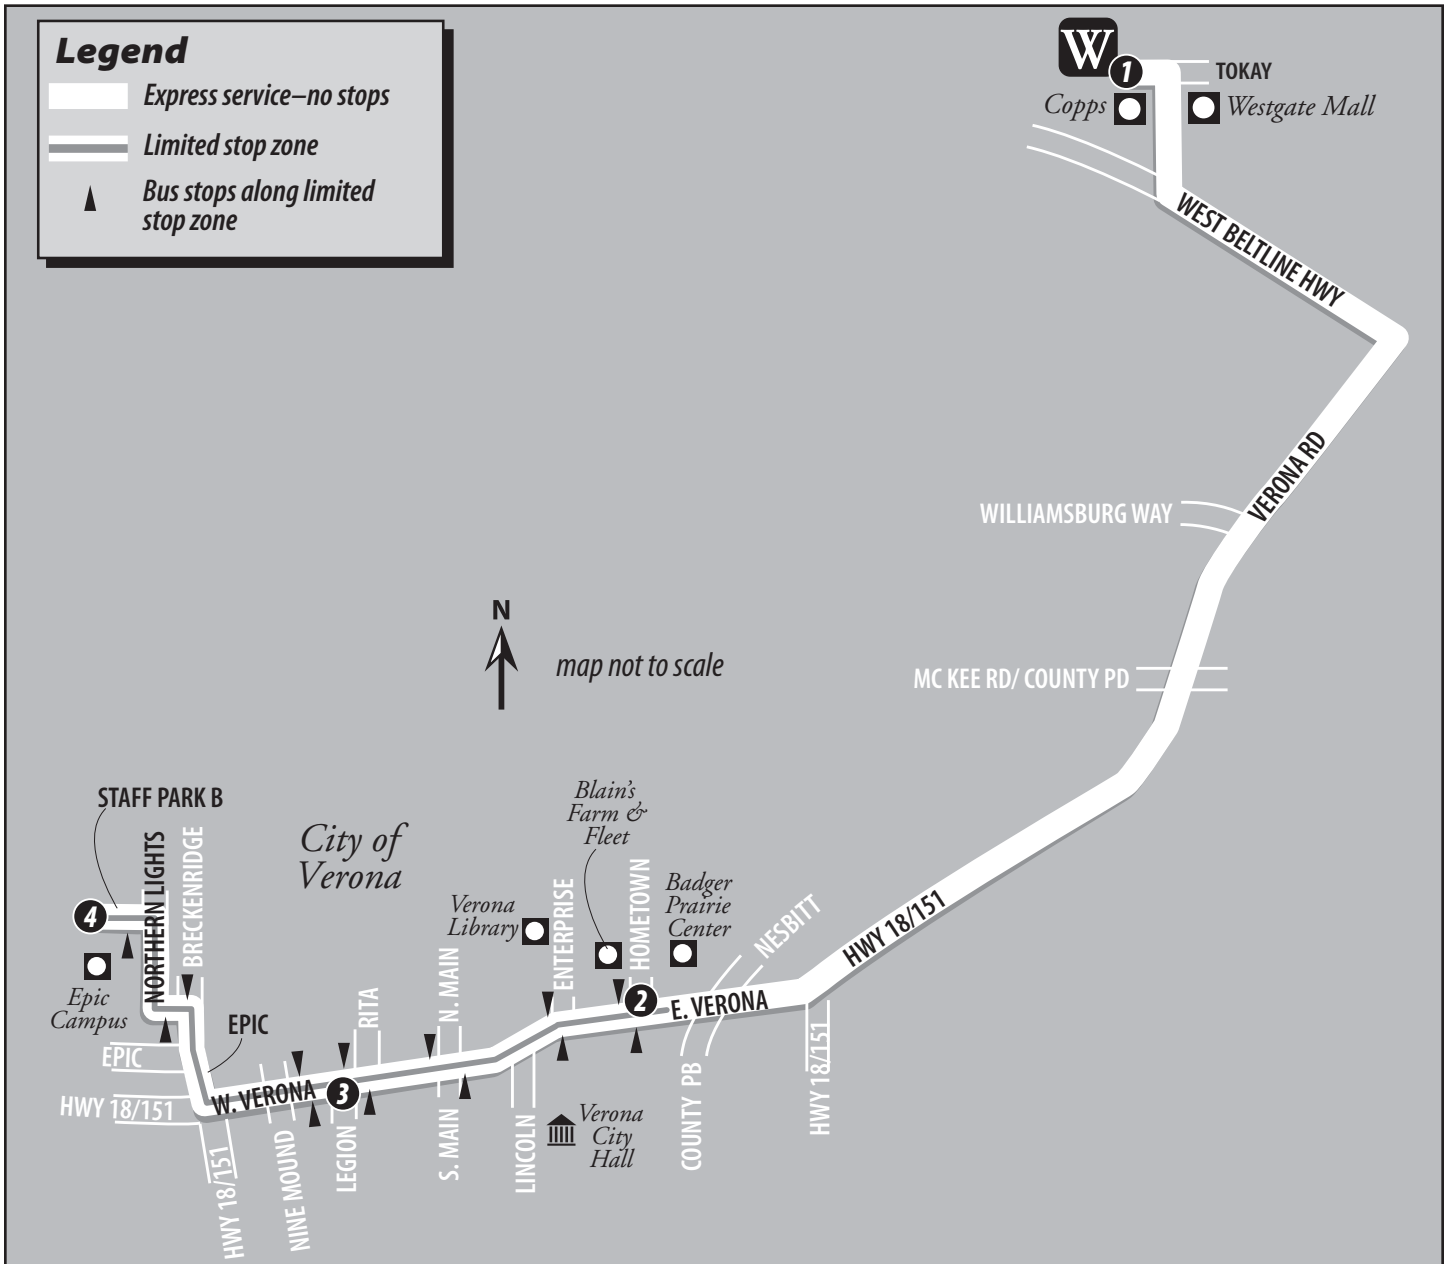

Route 55

55 Weekday – West Transfer Point to Verona

55 Weekday – Verona to West Transfer Point

Comes From Route	West Transfer Point	E. Verona Ave. and Hometown Cir.	Staff Park B and Epic Campus	Becomes Route
	1	2	4	
AM Peak				
G	6:30	6:40	6:51	55
55	7:30	7:40	7:51	55
55	8:30	8:40	8:51	55
PM Peak				
18	4:36	4:48	5:00	55
18	5:36	5:48	6:00	55
55	6:36	6:48	7:00	55

Comes From Route	Staff Park B and Epic Campus	W. Verona Ave. and Legion St.	West Transfer Point	Becomes Route
	4	3	1	
AM Peak				
55	6:51	6:56	7:14	55
55	7:51	7:56	8:14	55
55	8:51	8:56	9:14	11
PM Peak				
55	5:03	5:06	5:24	50
55	6:03	6:06	6:24	55
55	7:03	7:06	7:24	G

Legend

- Express service—no stops
- Limited stop zone
- Bus stops along limited stop zone

WEEKDAY