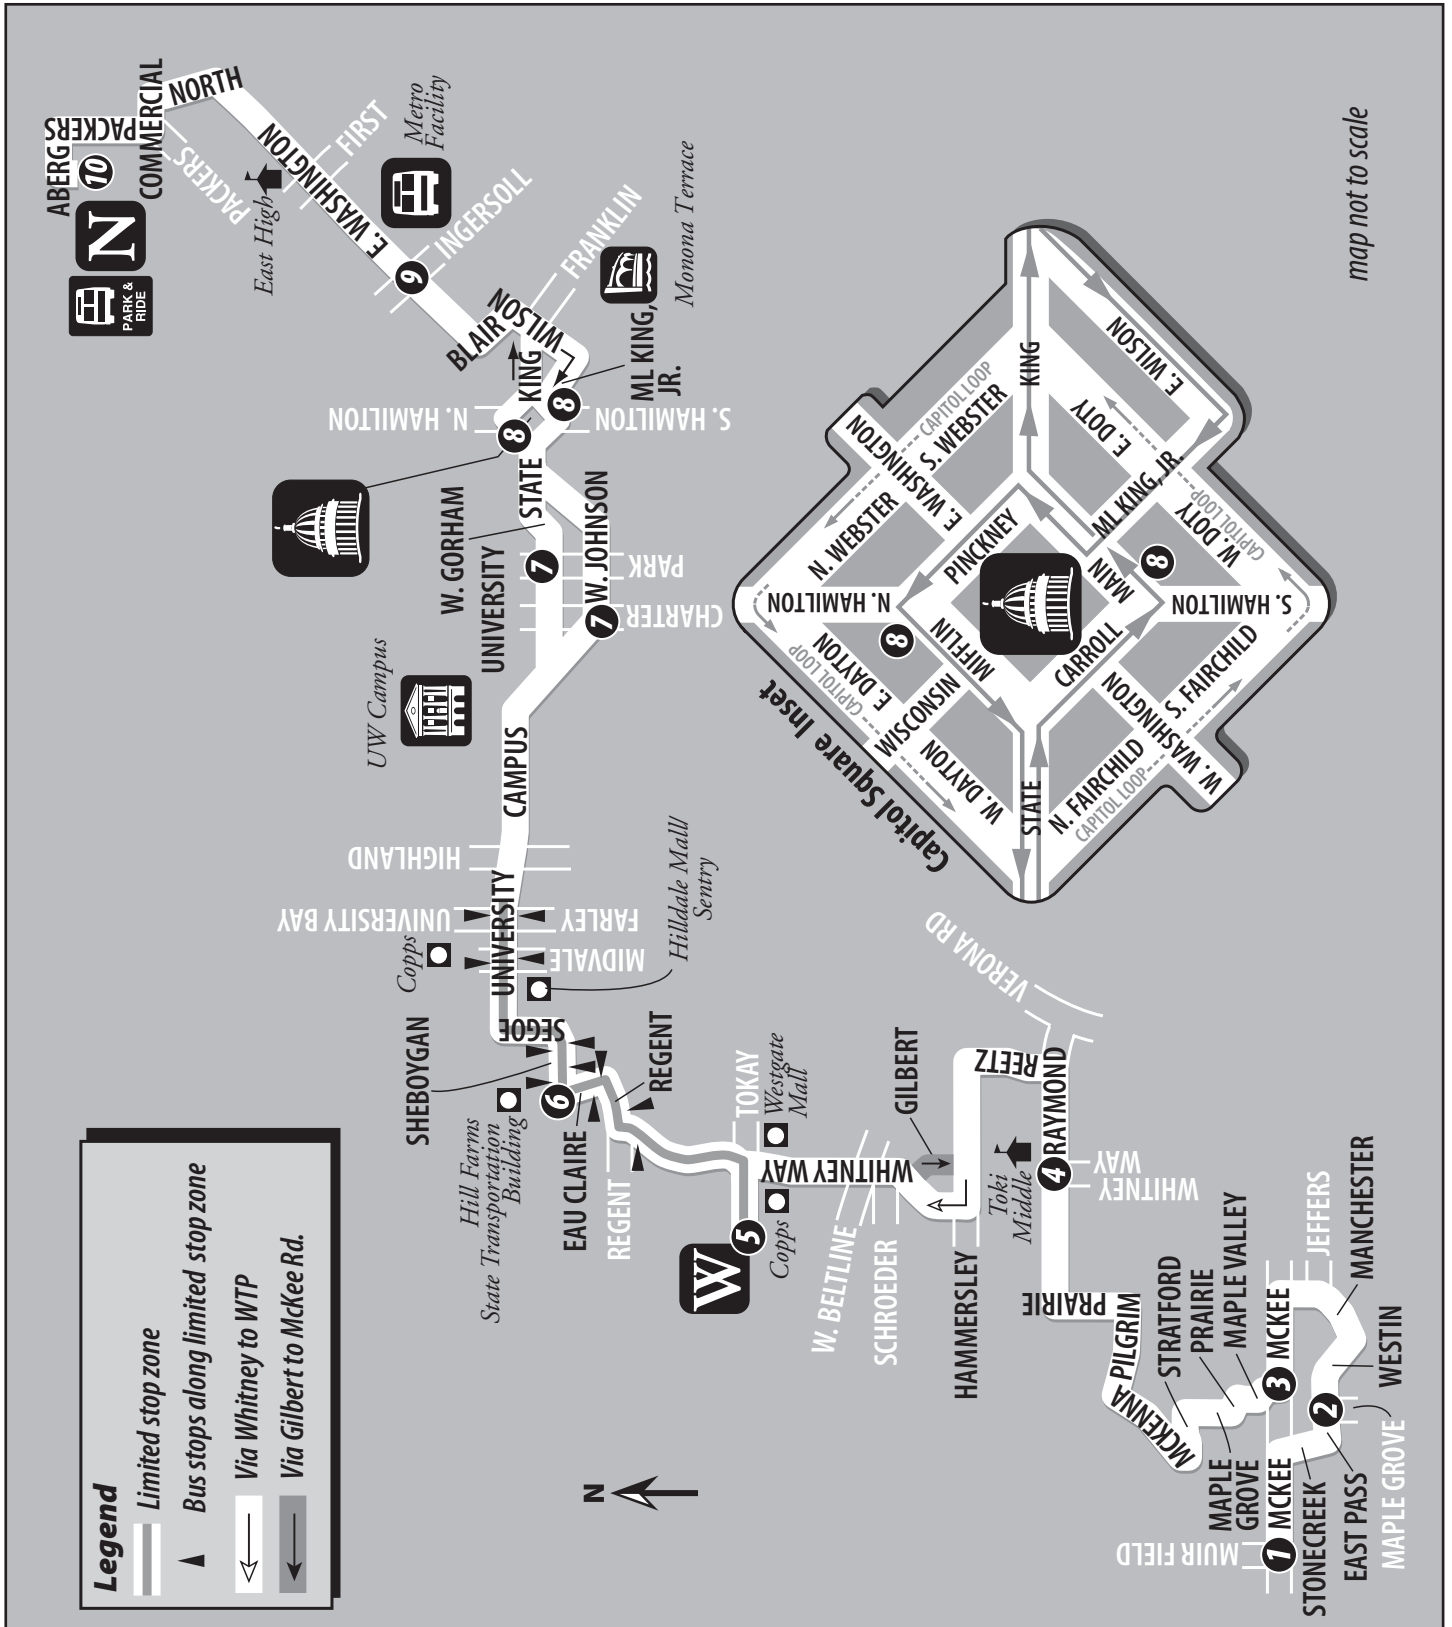

Route 56

WEEKDAY

Route 56

56 Weekday—McKee Rd. to West Transfer Point – North Transfer Point

Comes From Route											Becomes Route
	1	2	3	4	5	6	7	8	9	10	
AM Peak											
G	--	5:48	5:52	6:00	6:11	6:17	6:26	6:32	6:38	6:47	22
57	6:14	6:17	6:21	6:30	6:41	6:47	6:56	7:03	7:12	7:21	22
57	6:41	6:44	6:48	6:59	7:11	7:17	7:28	7:36	7:42	7:51	22
57	7:09	7:12	7:16	7:27	7:41	7:47	7:59	8:06	8:12	8:21	22
57	7:41	7:44	7:48	7:58	8:11	8:17	8:28	8:37	8:43	8:52	22
57	8:14	8:17	8:21	8:31	8:41	8:47	8:57	9:06	9:12	--	NA
57	8:47	8:50	8:53	9:01	9:11	9:17	9:27	9:36	9:42	--	G
PM Peak											
57	4:02 %	4:05	4:09	4:18	4:29	--	--	--	--	--	28
57	4:32 %	4:35	4:39	4:48	4:59	--	--	--	--	--	G
57	5:07 %	5:10	5:14	5:23	5:34	--	--	--	--	--	28
57	5:37 %	5:40	5:44	5:53	6:04	--	--	--	--	--	28

Route 56 provides limited stop service on all trips between the West Transfer Point and University Bay Dr./Farley Ave. stopping only at Regent & Whitney, Eau Claire & Regent, Sheboygan & Eau Claire, Sheboygan & State Office Bldg., University & Midvale and University & University Bay Dr. Route 56 buses will serve all other stops along the route.

% This trip continues as Route 57 to the West Transfer Point from Maple Valley Dr. and McKee Rd.