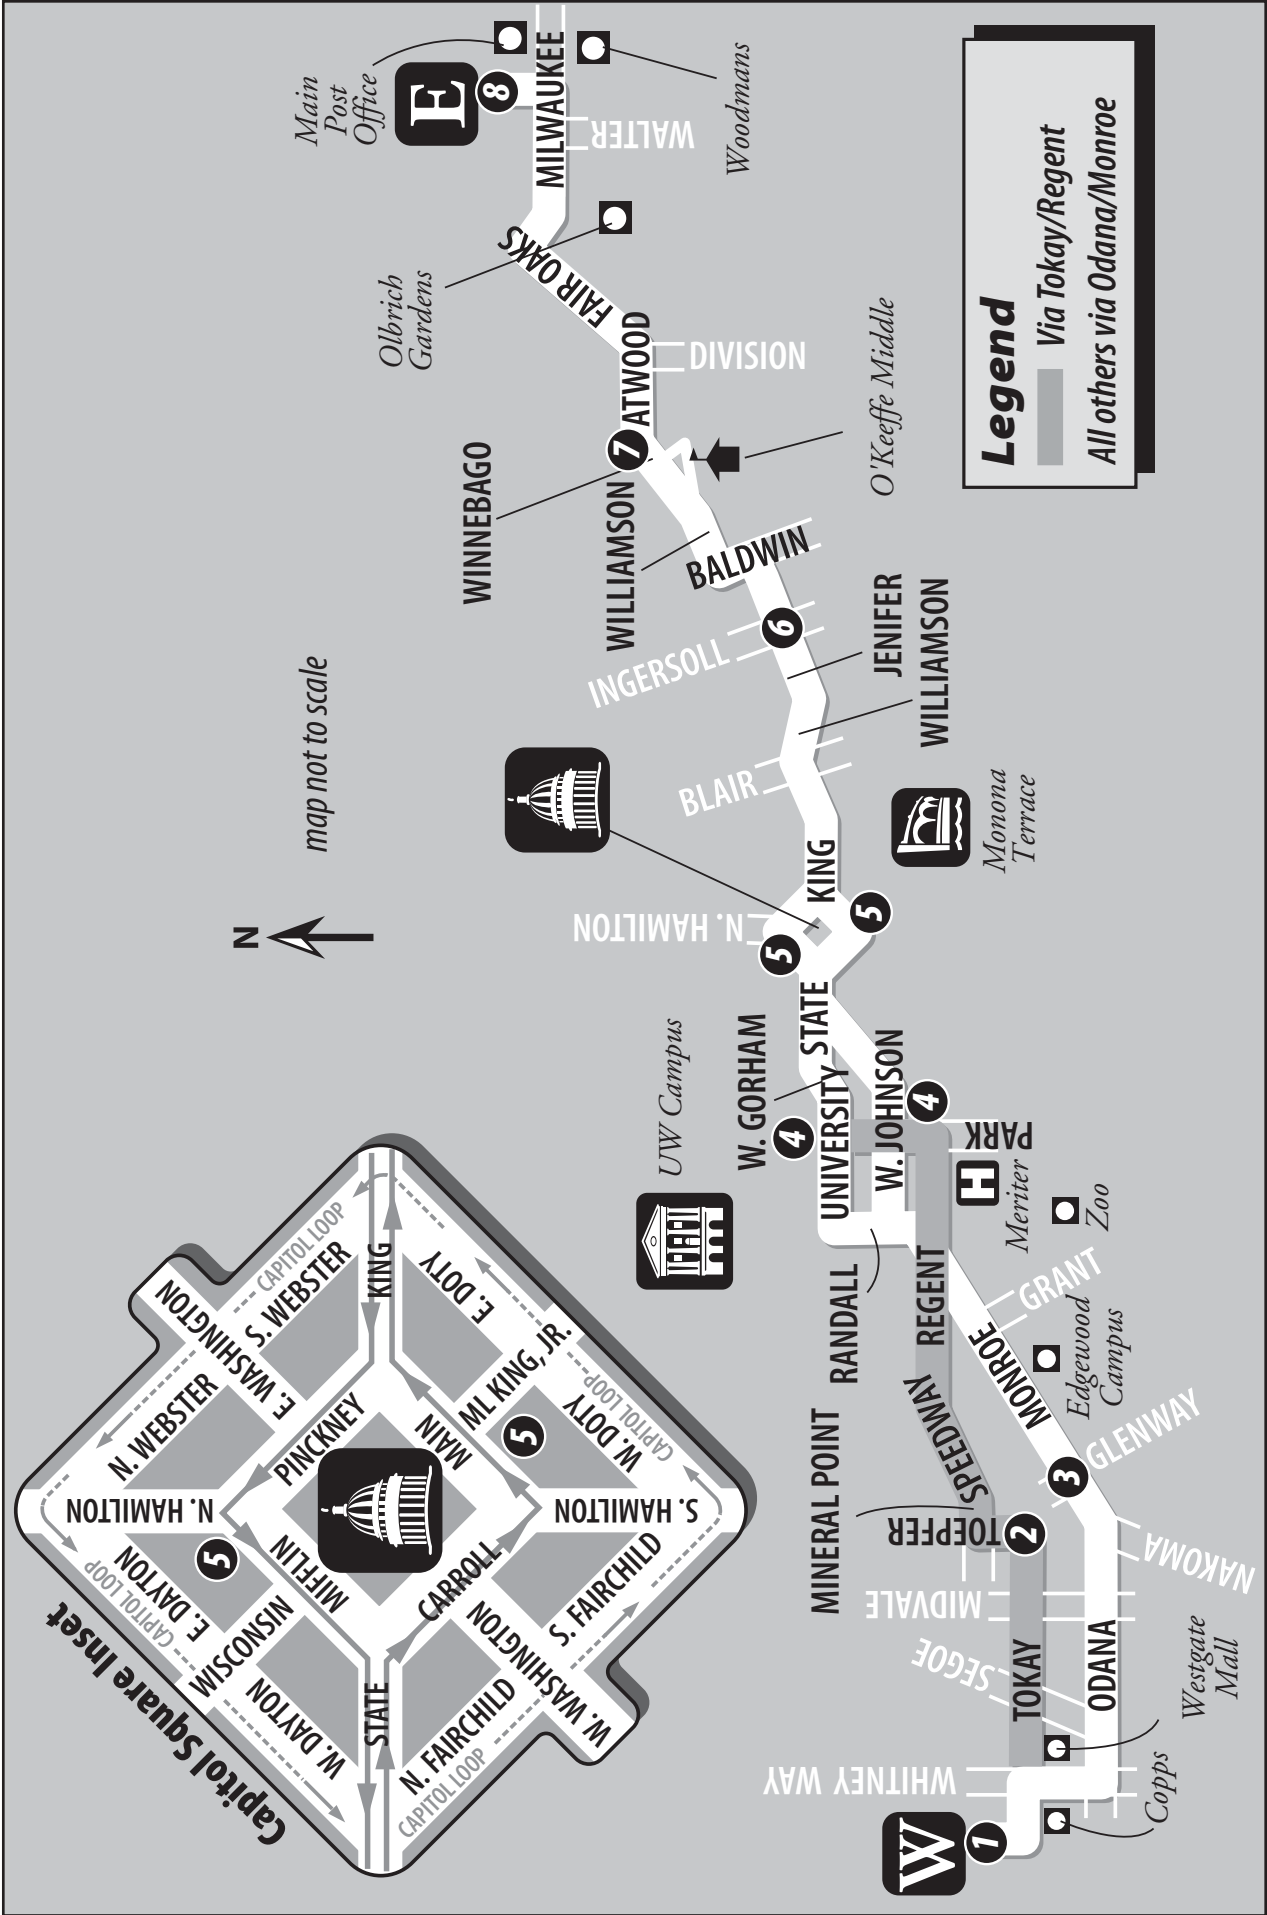

Route 7

7 Sat/Sun/Holiday – West Transfer Point to East Transfer Point

West Transfer Point

Toepfer Ave. and Tokay Blvd.

Monroe St. and Glenway St.

Johnson St. and Park St.

Main St. and Carroll St.

Jenifer St. and Ingersoll St.

Atwood Ave. and Winnebago St.

East Transfer Point

Becomes Route

Comes From Route	1	2	3	4	5	6	7	8	Becomes Route
G	6:27	--	6:35	6:45	6:53	6:59	7:04	7:13	30
63	6:57	7:04	--	7:14	7:22	7:28	7:33	7:42	30
68	7:27	--	7:35	7:45	7:53	7:59	8:04	8:13	30
63	7:57	8:04	--	8:14	8:22	8:28	8:33	8:42	30
68	8:27	--	8:35	8:45	8:53	8:59	9:04	9:13	30
63	8:57	9:04	--	9:14	9:22	9:28	9:33	9:42	30
68	9:27	--	9:35	9:45	9:53	9:59	10:04	10:13	30
63	9:57	10:04	--	10:14	10:22	10:28	10:33	10:42	30
68	10:27	--	10:35	10:45	10:53	10:59	11:04	11:13	30
63	10:57	11:04	--	11:14	11:22	11:28	11:33	11:42	30
68	11:27	--	11:35	11:45	11:53	11:59	12:04	12:13	30
63	11:57	12:04	--	12:14	12:22	12:28	12:33	12:42	30
68	12:27	--	12:35	12:45	12:53	12:59	1:04	1:13	30
63	12:57	1:04	--	1:14	1:22	1:28	1:33	1:42	30
68	1:27	--	1:35	1:45	1:53	1:59	2:04	2:13	30
63	1:57	2:04	--	2:14	2:22	2:28	2:33	2:42	30
68	2:27	--	2:35	2:45	2:53	2:59	3:04	3:13	30
63	2:57	3:04	--	3:14	3:22	3:28	3:33	3:42	30
68	3:27	--	3:35	3:45	3:53	3:59	4:04	4:13	30
63	3:57	4:04	--	4:14	4:22	4:28	4:33	4:42	30
68	4:27	--	4:35	4:45	4:53	4:59	5:04	5:13	30
63	4:57	5:04	--	5:14	5:22	5:28	5:33	5:42	30
68	5:27	--	5:35	5:45	5:53	5:59	6:04	6:13	30
63	5:58	6:04	--	6:14	6:22	6:27	6:32	6:41	30
68	6:28	--	6:35	6:45	6:53	6:58	7:03	7:12	30
63	6:58	7:04	--	7:14	7:22	7:27	7:32	7:41	30
68	7:28	--	7:35	7:45	7:53	7:58	8:03	8:12	30
63	7:58	8:04	--	8:14	8:22	8:27	8:32	8:41	30
68	8:28	--	8:35	8:45	8:53	8:58	9:03	9:12	30
63	8:58	9:04	--	9:14	9:22	9:27	9:32	9:41	30
68	9:28	--	9:35	9:45	9:53	9:58	10:03	10:12	G
63	9:58	10:04	--	10:14	10:22	10:27	10:32	10:41	G
68	10:28	--	10:35	10:45	10:53	10:58	11:03	11:12	G

These trips are NOT operated on Sundays or holidays.

These trips are NOT operated on holidays.

Light Type=AM **Bold Type=PM** G=garage

Metro Transit Tracker

Real-time bus arrivals for every stop.

mymetrobus.com

Route 7

SATURDAY   SUNDAY   HOLIDAY