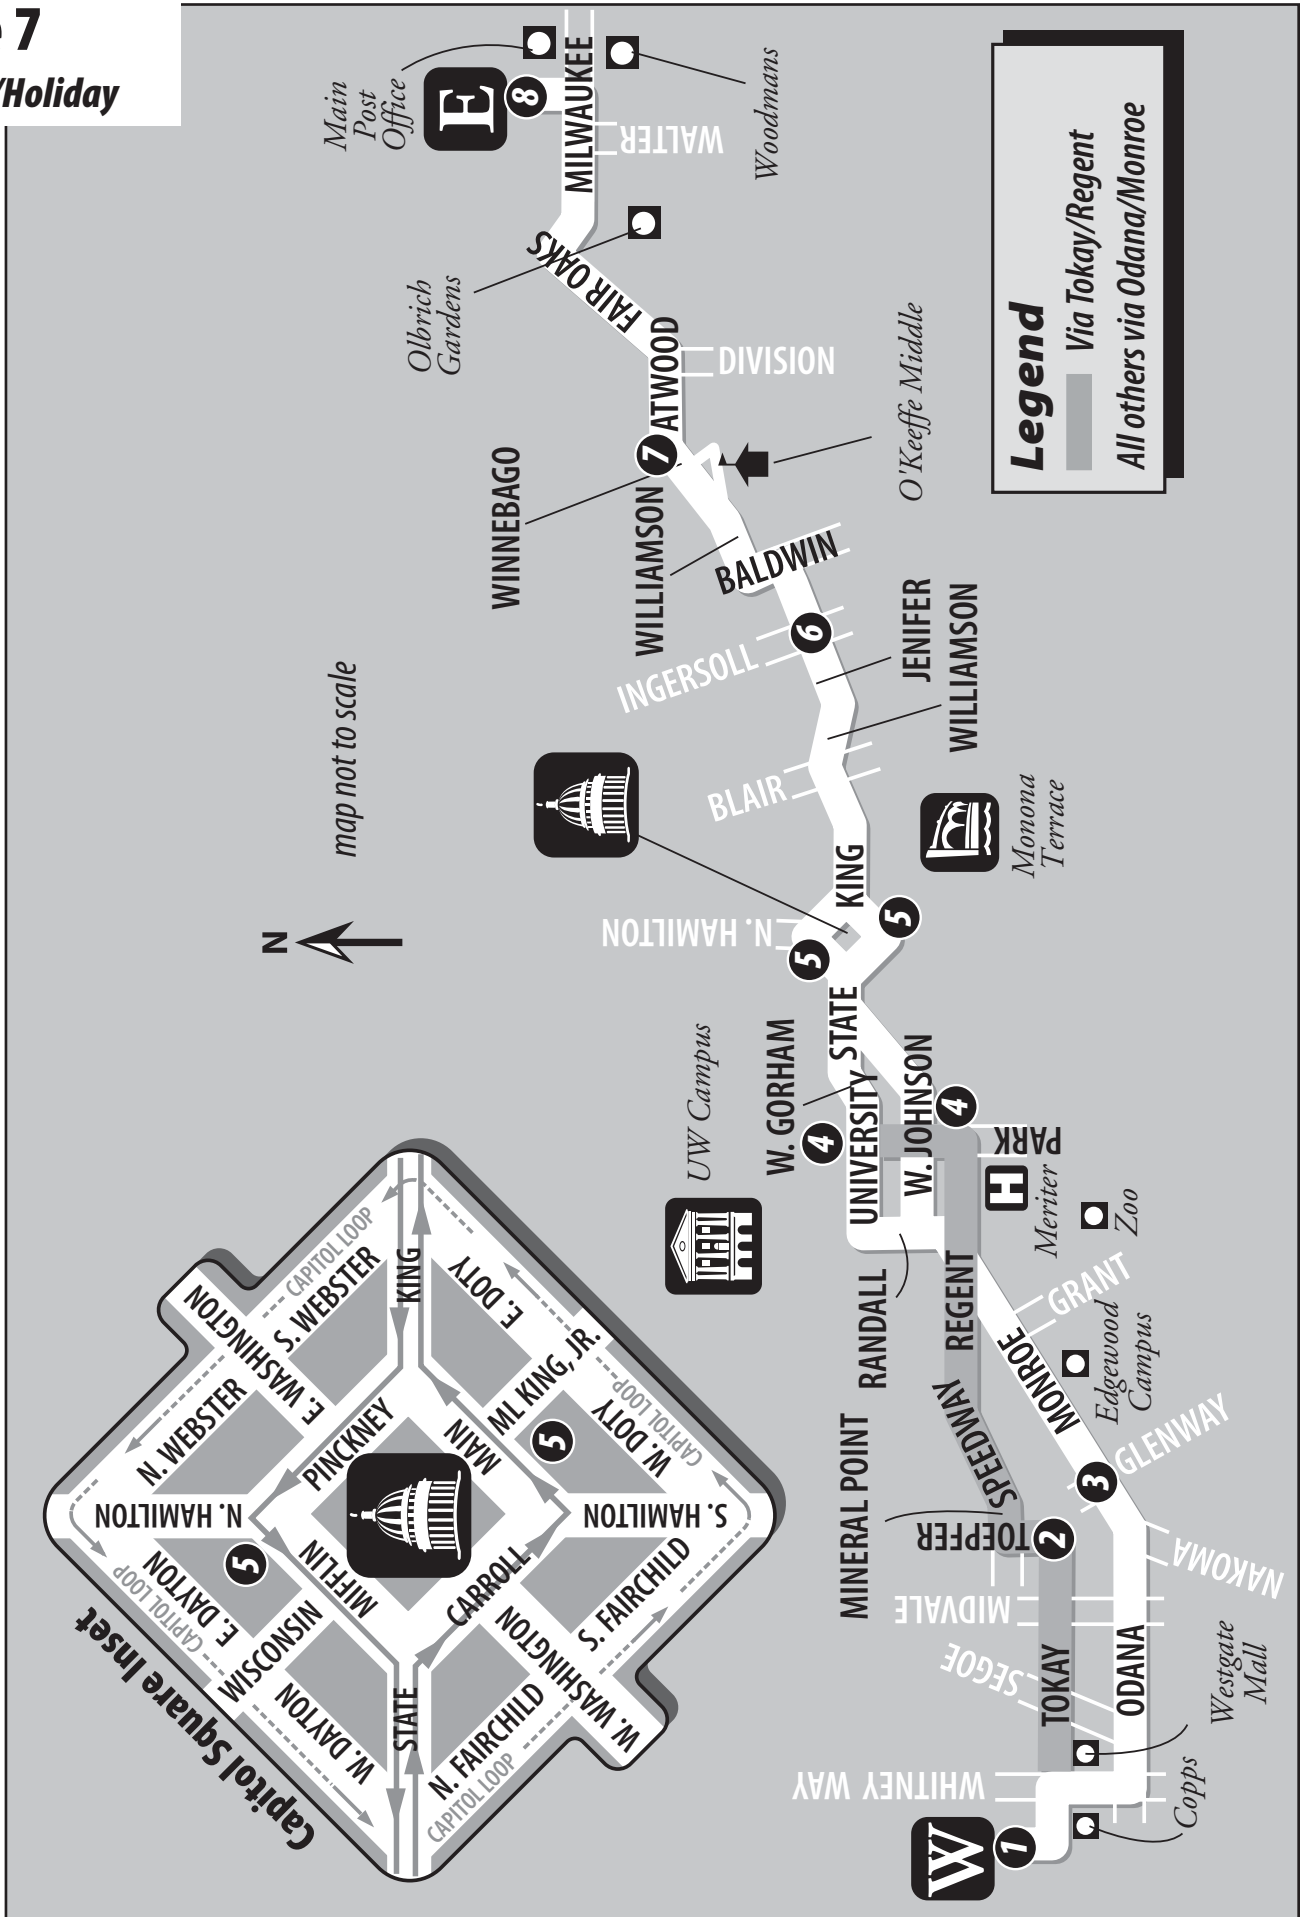

Route 7

Sat/Sun/Holiday

SATURDAY SUNDAY HOLIDAY

Route 7

7 Sat/Sun/Holiday – East Transfer Point to West Transfer Point

	East Transfer Point	Atwood Ave. and Winnebago St.	Jenifer St. and Ingersoll St.	Mifflin St. and Pinckney St.	University Ave. and Park St.	Monroe St. and Glenway St.	Toepfer Ave. and Tokay Blvd	West Transfer Point	Becomes Route
	8	7	6	5	4	3	2	1	
G	6:12	6:20	6:25	6:32	6:40	6:50	-:-	6:58	68
G	6:42	6:50	6:55	7:02	7:10 #	-:-	7:21	7:28	63
G	7:12	7:20	7:25	7:32	7:40	7:50	-:-	7:58	68
30	7:42	7:50	7:55	8:02	8:10 #	-:-	8:21	8:28	63
30	8:12	8:20	8:25	8:32	8:40	8:50	-:-	8:58	68
30	8:42	8:50	8:55	9:02	9:10 #	-:-	9:21	9:28	63
30	9:12	9:20	9:25	9:32	9:40	9:50	-:-	9:58	68
30	9:42	9:50	9:55	10:02	10:10 #	-:-	10:21	10:28	63
30	10:12	10:20	10:25	10:32	10:40	10:50	-:-	10:58	68
30	10:42	10:50	10:55	11:02	11:10 #	-:-	11:21	11:28	63
30	11:12	11:20	11:25	11:32	11:40	11:50	-:-	11:58	68
30	11:42	11:50	11:55	12:02	12:10 #	-:-	12:21	12:28	63
30	12:12	12:20	12:25	12:32	12:40	12:50	-:-	12:58	68
30	12:42	12:50	12:55	1:02	1:10 #	-:-	1:21	1:28	63
30	1:12	1:20	1:25	1:32	1:40	1:50	-:-	1:58	68
30	1:42	1:50	1:55	2:02	2:10 #	-:-	2:21	2:28	63
30	2:12	2:20	2:25	2:32	2:40	2:50	-:-	2:58	68
30	2:42	2:50	2:55	3:02	3:10 #	-:-	3:21	3:28	63
30	3:12	3:20	3:25	3:32	3:40	3:50	-:-	3:58	68
30	3:42	3:50	3:55	4:02	4:10 #	-:-	4:21	4:28	63
30	4:12	4:20	4:25	4:32	4:40	4:50	-:-	4:58	68
30	4:42	4:50	4:55	5:02	5:10 #	-:-	5:21	5:28	63
30	5:12	5:20	5:25	5:32	5:40	5:50	-:-	5:58	68
30	5:43	5:50	5:55	6:02	6:09 #	-:-	6:20	6:27	63
30	6:13	6:20	6:25	6:32	6:39	6:49	-:-	6:57	68
30	6:43	6:50	6:55	7:02	7:09 #	-:-	7:20	7:27	63
30	7:13	7:20	7:25	7:32	7:39	7:49	-:-	7:57	68
30	7:43	7:50	7:55	8:02	8:09 #	-:-	8:20	8:27	63
30	8:13	8:20	8:25	8:32	8:39	8:49	-:-	8:57	68
30	8:43	8:50	8:55	9:02	9:09 #	-:-	9:20	9:27	63
30	9:13	9:20	9:25	9:32	9:39	9:49	-:-	9:57	68
30	9:43	9:50	9:55	10:02	10:09 #	-:-	10:20	10:27	63
30	10:13	10:20	10:25	10:32	10:39	10:49	-:-	10:57	G

These trips are NOT operated on Sundays or holidays.

These trips are NOT operated on holidays.

Trips that operate via Tokay/Regent stop on Park St. south of University Ave. and will not serve the previous stop on University Ave. at East Campus Mall.

HOLIDAY
SUNDAY
SATURDAY