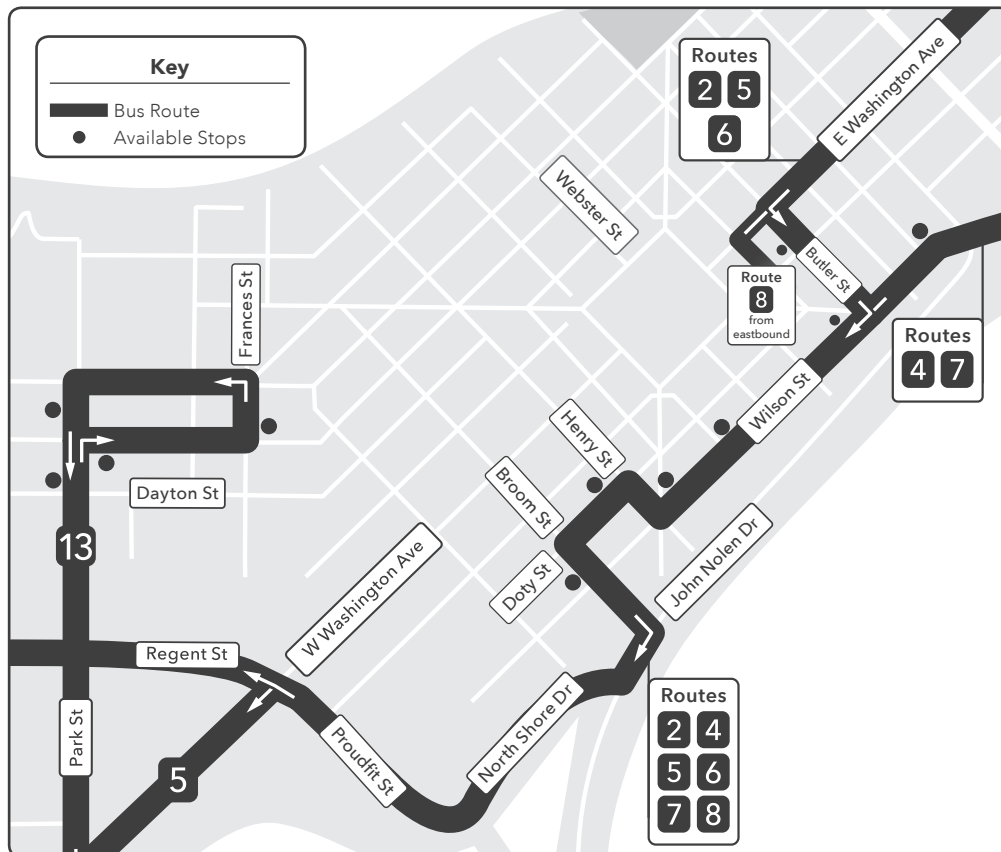

metro transit detour

Madison Marathon Fall Race – Sunday, November 11

Due to the race, Routes 2, 4, 5, 6, 7, 8, 13, 22 and 80 detour at various times throughout the day on Sunday, November 11. Service is impacted from as far west as University Bay Dr., to as far east/north as the North Transfer Point.

Routes	Time	Details
80	Detour until 10 a.m.	Board on University – map below .
22	Detour until 1 p.m.	All Route 22 trips operate like Route 21 trips.
UW Campus Area 2, 4, 5, 6, 7, 8 & 13	Detour until 3:10 p.m.	Board on Regent St. – maps on page 2 . Board Route 13 on Park at University.
Downtown Area 2, 4, 5, 6, 7, 8	Detour until 3:10 p.m.	Board on Wilson or Doty – maps on page 3 .
North of Downtown 2 & 5	Detour until 3:10 p.m.	Board on E. Washington, Packers at Commercial or the North Transfer Point – map on page 4 .

Route 80 Detour – Start of service until 10 a.m.

Campus Detours North and Eastbound – Start of service until 3:10 p.m.

Campus Detours South and Westbound – Start of service until 3:10 p.m.

Downtown Detours North and Eastbound – Start of service until 3:10 p.m.

Downtown Detours South and Westbound – Start of service until 3:10 p.m.

Routes 2 and 5 Detour – Start of service until 3:10 p.m.