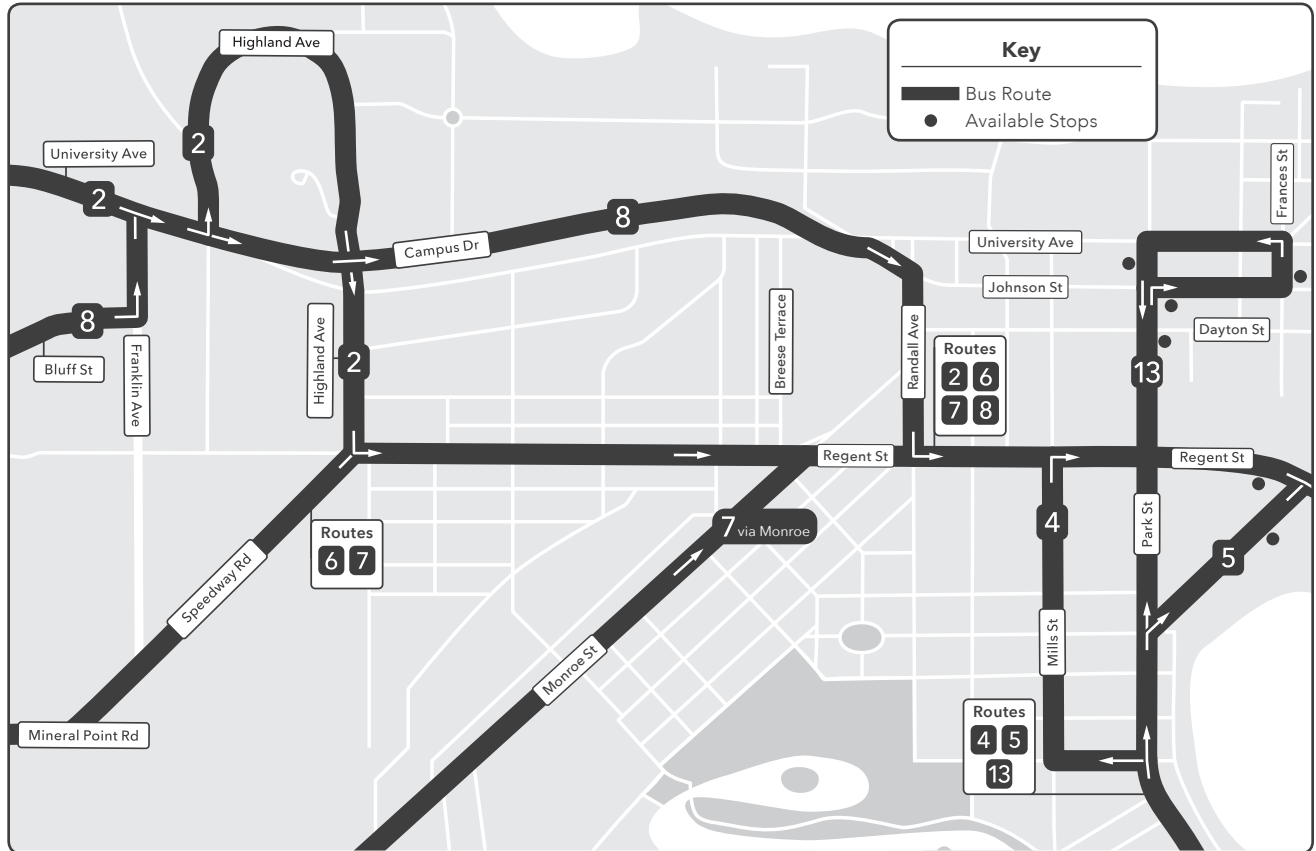

metro transit detour

Madison Marathon Fall Race – Sunday, November 11

Due to the race, Routes 2, 4, 5, 6, 7, 8, 13, 22 and 80 detour at various times throughout the day on Sunday, November 11. Service is impacted from as far west as University Bay Dr., to as far east/north as the North Transfer Point.

Routes	Time	Details
80	Detour until 10 a.m.	Board on University – map below .
22	Detour until 1 p.m.	All Route 22 trips operate like Route 21 trips.
UW Campus Area 2, 4, 5, 6, 7, 8 & 13	Detour until 3:10 p.m.	Board on Regent St. – maps on page 2 . Board Route 13 on Park at University.
Downtown Area 2, 4, 5, 6, 7, 8	Detour until 3:10 p.m.	Board on Wilson or Doty – maps on page 3 .
North of Downtown 2 & 5	Detour until 3:10 p.m.	Board on E. Washington, Packers at Commercial or the North Transfer Point – map on page 4 .

Route 80 Detour – Start of service until 10 a.m.

Campus Detours North and Eastbound – Start of service until 3:10 p.m.

Campus Detours South and Westbound – Start of service until 3:10 p.m.

Downtown Detours North and Eastbound – Start of service until 3:10 p.m.

Downtown Detours South and Westbound – Start of service until 3:10 p.m.

Routes 2 and 5 Detour – Start of service until 3:10 p.m.