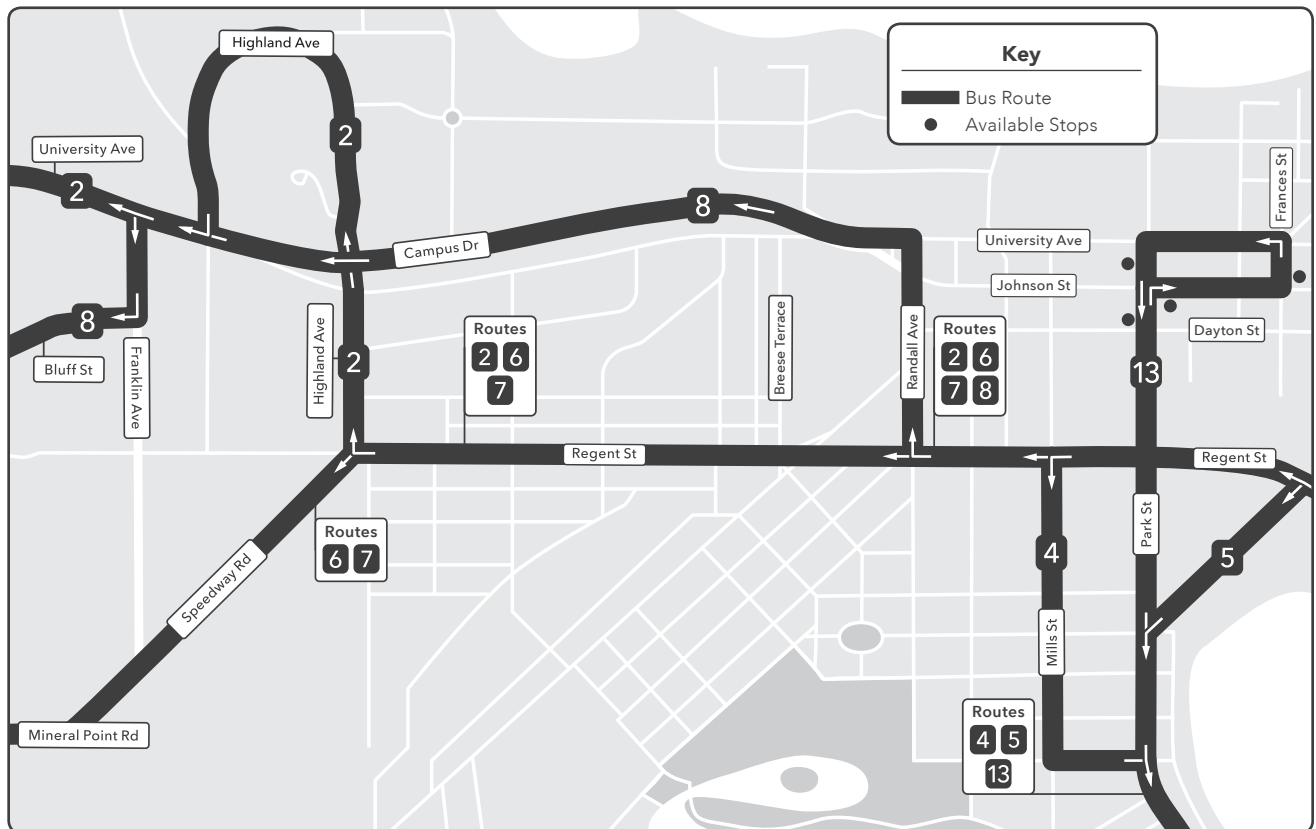

metro transit detour

Madison Marathon Fall Race – Sunday, November 11

Due to the race, Routes 2, 4, 5, 6, 7, 8, 13, 22 and 80 detour at various times throughout the day on Sunday, November 11. Service is impacted from as far west as University Bay Dr., to as far east/north as the North Transfer Point.

Routes	Time	Details
80	Detour until 10 a.m.	Board on University – map below .
22	Detour until 1 p.m.	All Route 22 trips operate like Route 21 trips.
UW Campus Area 2, 4, 5, 6, 7, 8 & 13	Detour until 3:10 p.m.	Board on Regent St. – maps on page 2 . Board Route 13 on Park at University.
Downtown Area 2, 4, 5, 6, 7, 8	Detour until 3:10 p.m.	Board on Wilson or Doty – maps on page 3 .
North of Downtown 2 & 5	Detour until 3:10 p.m.	Board on E. Washington, Packers at Commercial or the North Transfer Point – map on page 4 .

Route 80 Detour – Start of service until 10 a.m.

Campus Detours North and Eastbound – Start of service until 3:10 p.m.

Campus Detours South and Westbound – Start of service until 3:10 p.m.

Downtown Detours North and Eastbound – Start of service until 3:10 p.m.

Downtown Detours South and Westbound – Start of service until 3:10 p.m.

Routes 2 and 5 Detour – Start of service until 3:10 p.m.