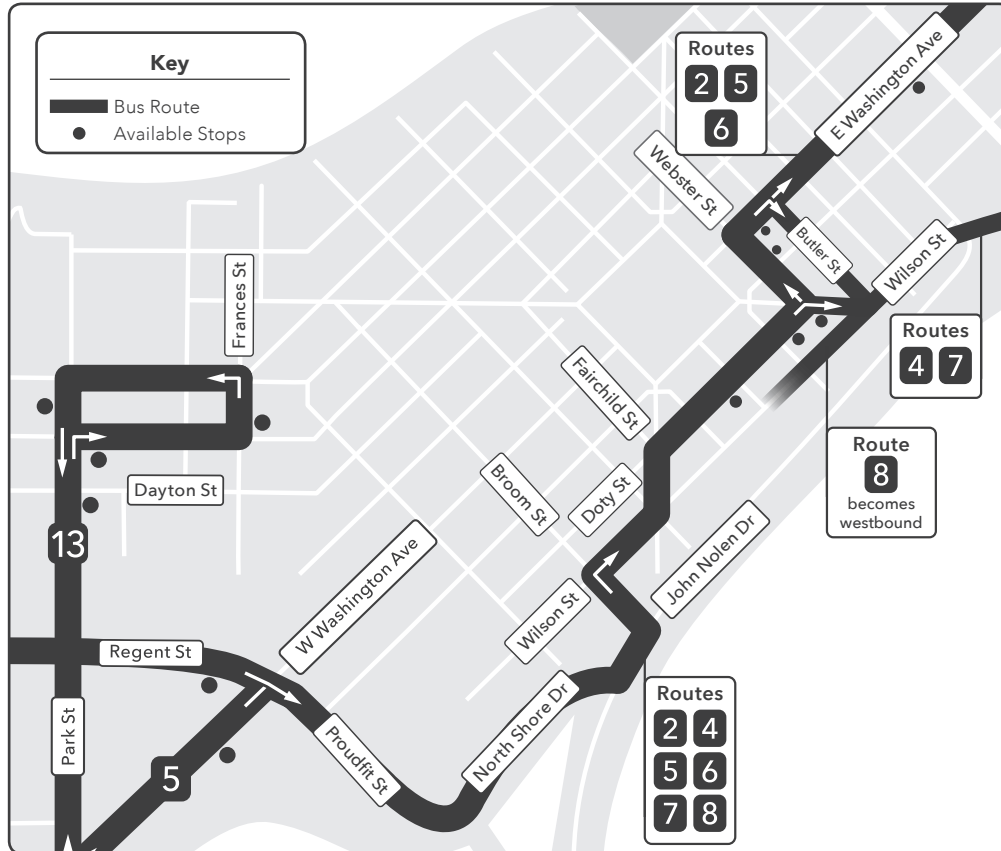

metro transit detour

Madison Marathon Fall Race – Sunday, November 11

Due to the race, Routes 2, 4, 5, 6, 7, 8, 13, 22 and 80 detour at various times throughout the day on Sunday, November 11. Service is impacted from as far west as University Bay Dr., to as far east/north as the North Transfer Point.

Routes	Time	Details
80	Detour until 10 a.m.	Board on University – map below .
22	Detour until 1 p.m.	All Route 22 trips operate like Route 21 trips.
UW Campus Area 2, 4, 5, 6, 7, 8 & 13	Detour until 3:10 p.m.	Board on Regent St. – maps on page 2 . Board Route 13 on Park at University.
Downtown Area 2, 4, 5, 6, 7, 8	Detour until 3:10 p.m.	Board on Wilson or Doty – maps on page 3 .
North of Downtown 2 & 5	Detour until 3:10 p.m.	Board on E. Washington, Packers at Commercial or the North Transfer Point – map on page 4 .

Route 80 Detour – Start of service until 10 a.m.

Campus Detours North and Eastbound – Start of service until 3:10 p.m.

Campus Detours South and Westbound – Start of service until 3:10 p.m.

Downtown Detours North and Eastbound – Start of service until 3:10 p.m.

Downtown Detours South and Westbound – Start of service until 3:10 p.m.

Routes 2 and 5 Detour – Start of service until 3:10 p.m.