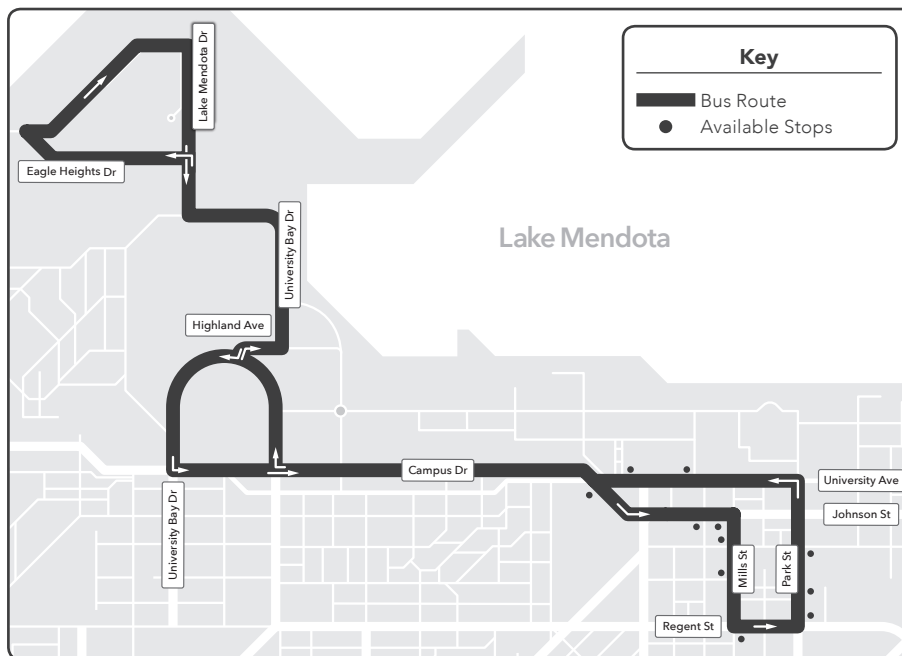

metro transit detour

Madison Marathon Fall Race – Sunday, November 11

Due to the race, Routes 2, 4, 5, 6, 7, 8, 13, 22 and 80 detour at various times throughout the day on Sunday, November 11. Service is impacted from as far west as University Bay Dr., to as far east/north as the North Transfer Point.

After all race detours end at 3:10p, buses will use the Capitol Loop Detour for the remainder of the day.

Metro Customer Service is available from 8 a.m. to 4:30 p.m. on Sunday to help plan your trip, find boarding locations and more. Give them a call at (608) 266.4466.

Route 80 Detour – Start of service until 10 a.m.

Campus Detours North and Eastbound – Start of service until 3:10 p.m.

Campus Detours South and Westbound – Start of service until 3:10 p.m.

Downtown Detours North and Eastbound – Start of service until 3:10 p.m.

Downtown Detours South and Westbound – Start of service until 3:10 p.m.

Routes 2 and 5 Detour – Start of service until 3:10 p.m.