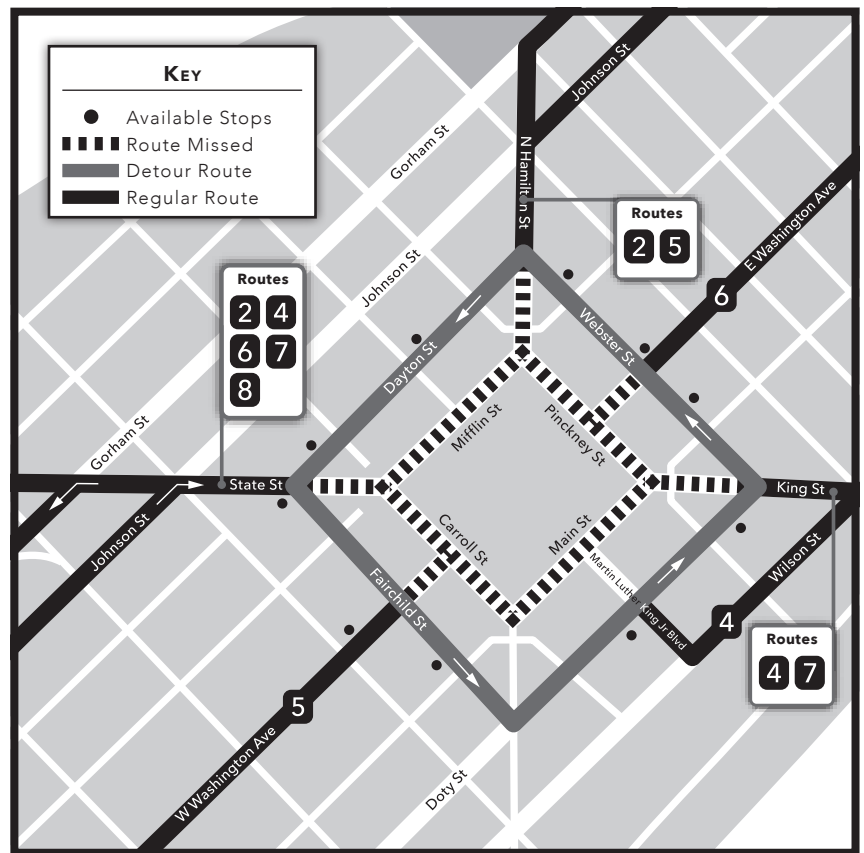

metro transit detour

Shamrock Shuffle & St. Patrick's Day Parade — Saturday, March 17

Capitol Loop Detour

Start of Service until 3:10 p.m.

Due to the St. Patrick's Day Parade, buses will detour to the Capitol Loop from the start of service until 3:10 p.m.

2018

bilingual
bus lines
poetry contest
mymetrobus.com/poetry

mymetrobus.com

(608) 266-4466

mymetrobus@cityofmadison.com

Removal Date: March 18