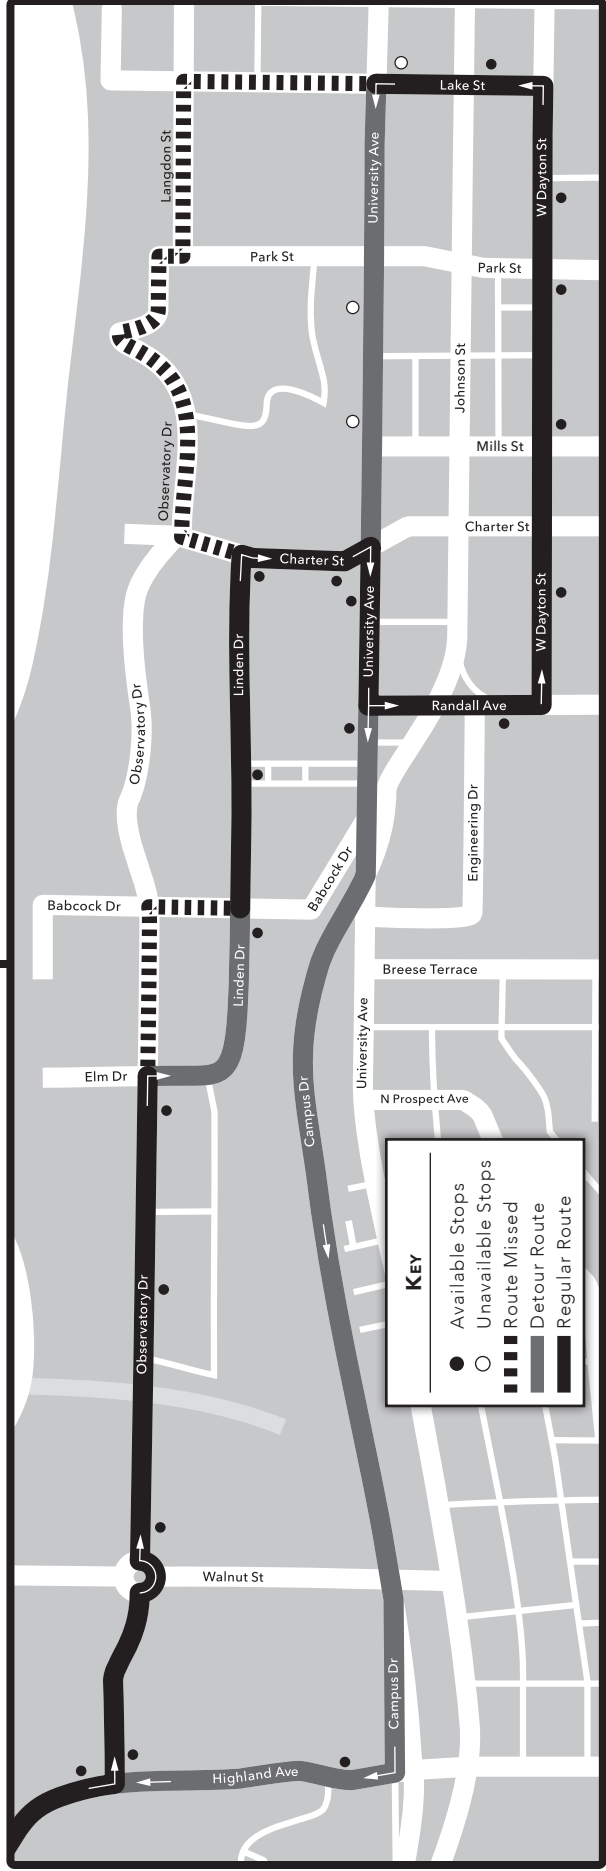

# metro transit detour

*Shamrock Shuffle & St. Patrick's Day Parade — Saturday, March 17*

## Lower State St. Detour

*Start of Service until 1 p.m.*

Routes 4 and 6 will not serve the lower portion of State St. until 1:00 p.m. Buses detour via Johnson and Gorham streets.

## Route 80 Detour

*10 a.m. — 12 p.m.*

During the detour, Route 80 will not serve parts of Observatory Dr. or Langdon St. Catch the bus at existing stops along the detoured route.

## Capitol Loop Detour

*See reverse side for details.*

*Please note: Observatory and Linden, between Highland and Charter are only served in the eastbound direction.*