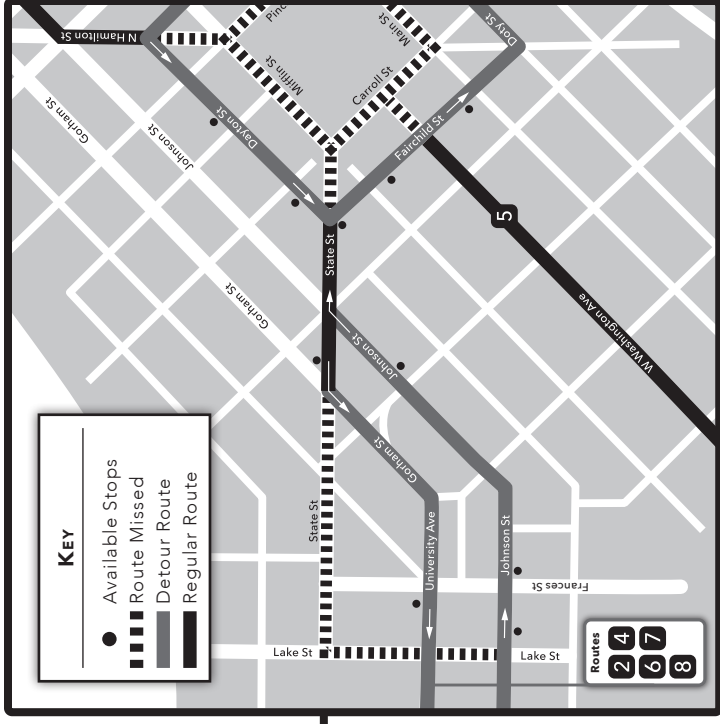

# metro transit detour

*Shamrock Shuffle & St. Patrick's Day Parade — Saturday, March 17*

## Lower State St. Detour

*Start of Service until 1 p.m.*

Routes 4 and 6 will not serve the lower portion of State St. until 1:00 p.m. Buses detour via Johnson and Gorham streets.

## Route 80 Detour

*10 a.m. — 12 p.m.*

During the detour, Route 80 will not serve parts of Observatory Dr. or Langdon St. Catch the bus at existing stops along the detoured route.

## Capitol Loop Detour

*See reverse side for details.*

*Please note: Observatory and Linden, between Highland and Charter are only served in the eastbound direction.*