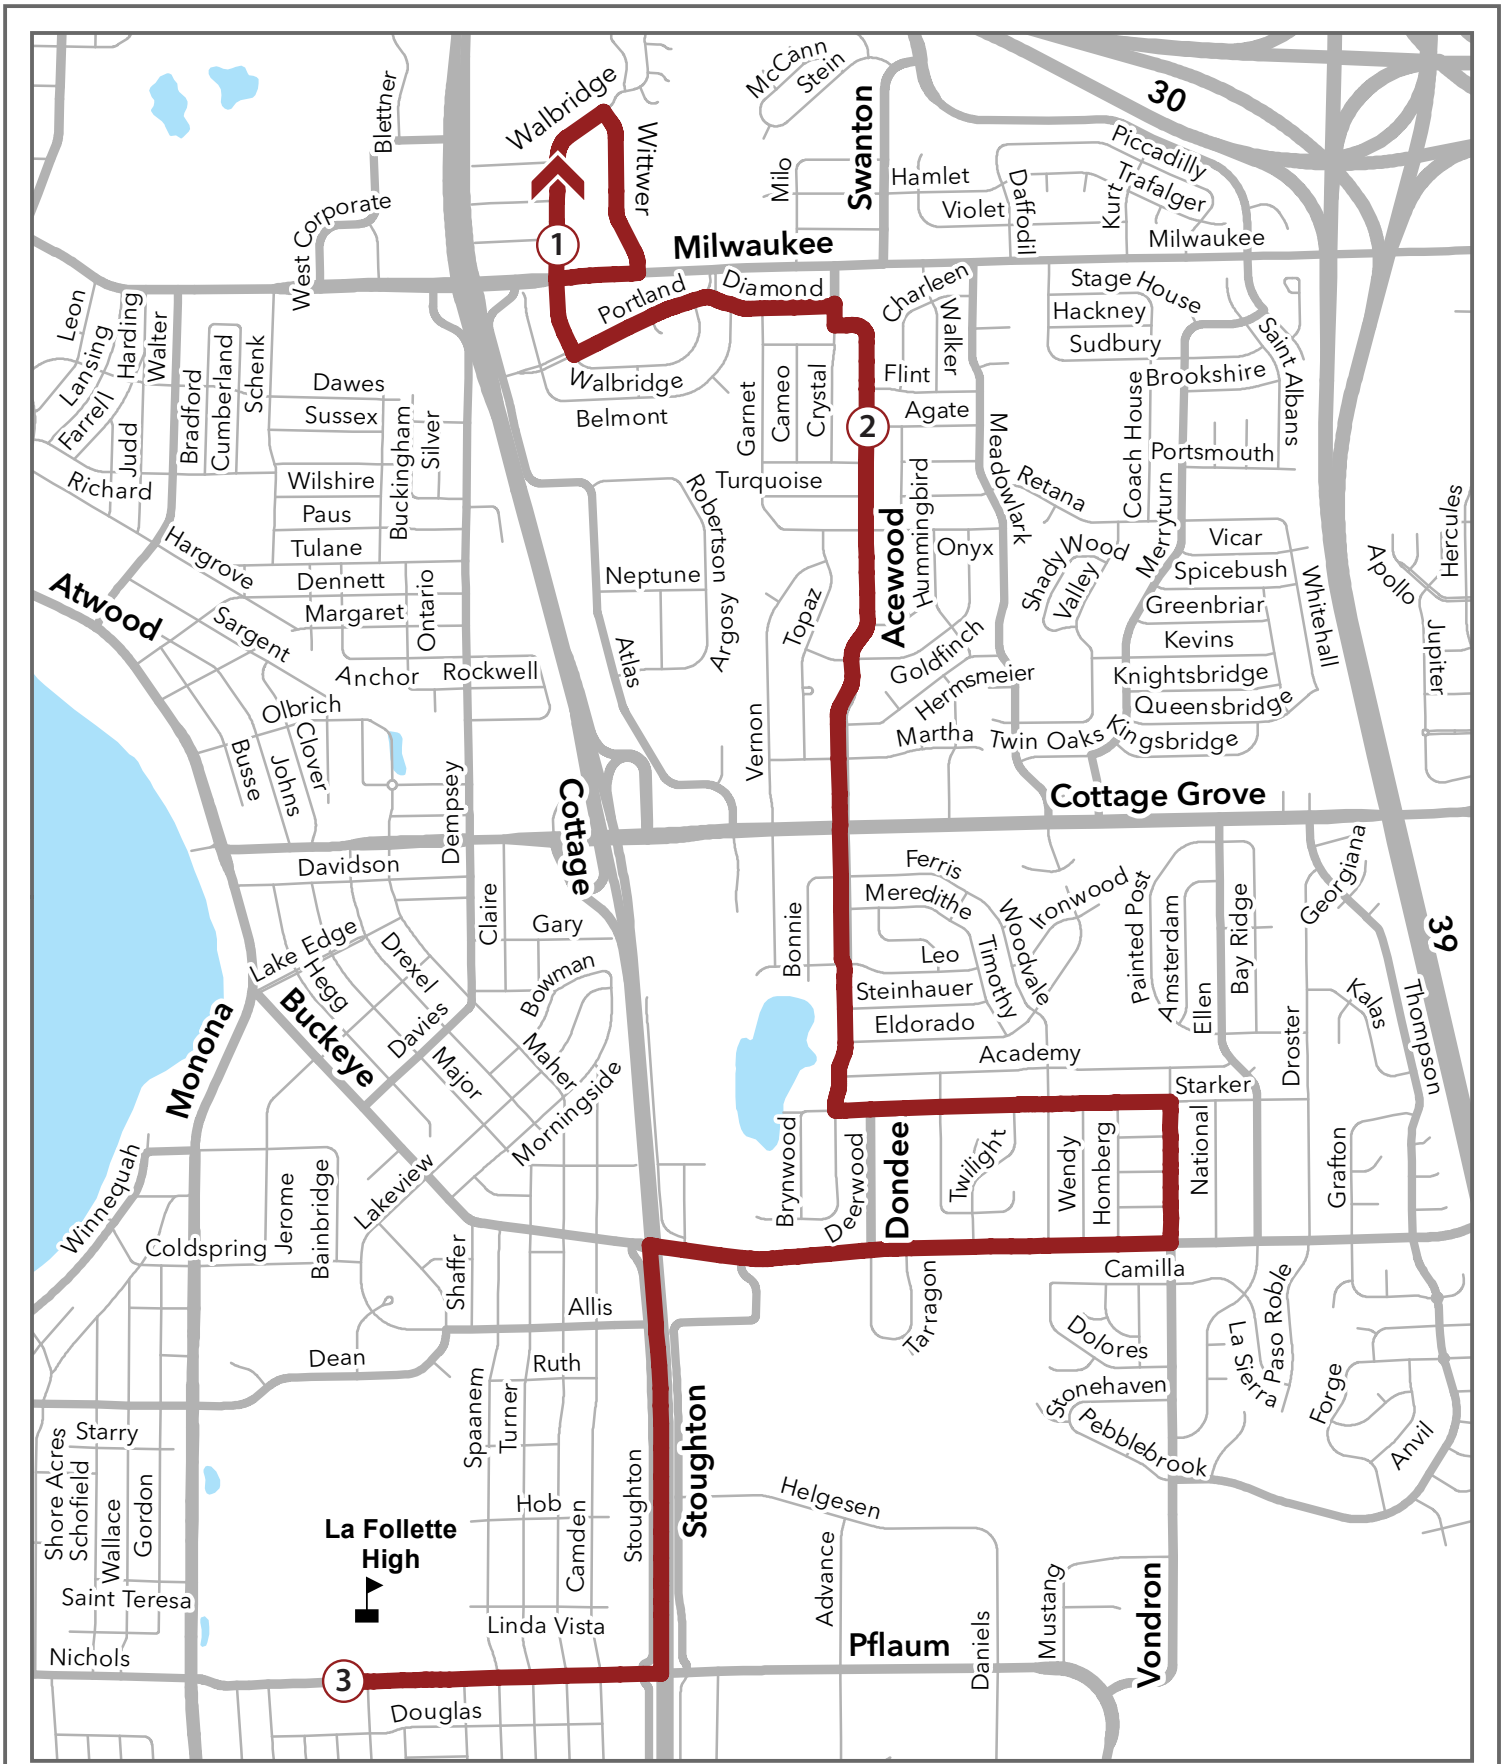

- ① **7:33 AM** From : N WALBRIDGE AVE & MILWAUKEE
To : 614 LAFOLLETTE
Right WITTWER RD *WALBRIDGE [S], MILWAUKEE [S]*
Right MILWAUKEE ST
Left S WALBRIDGE AVE
Left PORTLAND PKWY *WALBRIDGE [S]*
Right DIAMOND DR *PORTLAND [S], CRYSTAL [S]*
Right CRYSTAL LN
- ② **7:43 AM** Left ACEWOOD BLVD *AGATE [S], ONYX [S], GOLDFINCH [S], MARTHA [S], COTTAGE GROVE [S], LEO [S], STARKER [S]*
Left STARKER AVE *ANGEL CREST [S], WOODVALE [S], VONDRON [S]*
Right VONDRON RD
Right E BUCKEYE RD *VONDRON , WOODVALE , TWILIGHT , DONDEE , S STOUGHTON E*
Left S STOUGHTON RD
Right PFLAUM RD
- ③ **7:55 AM** ARRIVE PFLAUM @ LAFOLLETTE HIGH

614 - La Follette High

Legend

School

Route

- 1 8:10 AM FROM : LAFOLLETTE HIGH**
To : 614 CAPITAL HIGH
Via PFLAUM RD
Left MONONA DR
- 2 8:16 AM** Right W BROADWAY *BRIDGE , W P S , HOBOKEN , FRAZIER*
Left/To SOUTH TOWNE DR *ROYAL , INDUSTRIAL*
Right/To MOORLAND RD *MANOR , WAYLAND , FELL , BADGER*
- 3 8:25 AM** Right RIMROCK RD *MOORLAND, BADGER*
Left Rusk Ave *RIMROCK , N RUSK*
To Badger Road *OVERPASS , COLONIAL HEIGHTS*
- 4 8:30 AM** Loop in and out of STP
Left BADGER
Left Park *BUICK , BURR OAK ,CROSS WALK , WINGRA , CEDAR*
OLIN , FISH HATCHERY , ERIN , WASHINGTON , MERITER
- 5 8:38 AM** Left Regent *N PARK , MILLS , ORCHARD , N RANDALL , BREESE ,*
Right Highland *REGENT*
cross University ave
- 6 8:46 AM** Left Ramp to/ University Ave *UNIVERSITY BAY*
Left Franklin
Right Regent
- 7 8:50 AM** ARRIVE CAPITAL HIGH

Legend

- School 
- Route 

614 - La Follette - Capital