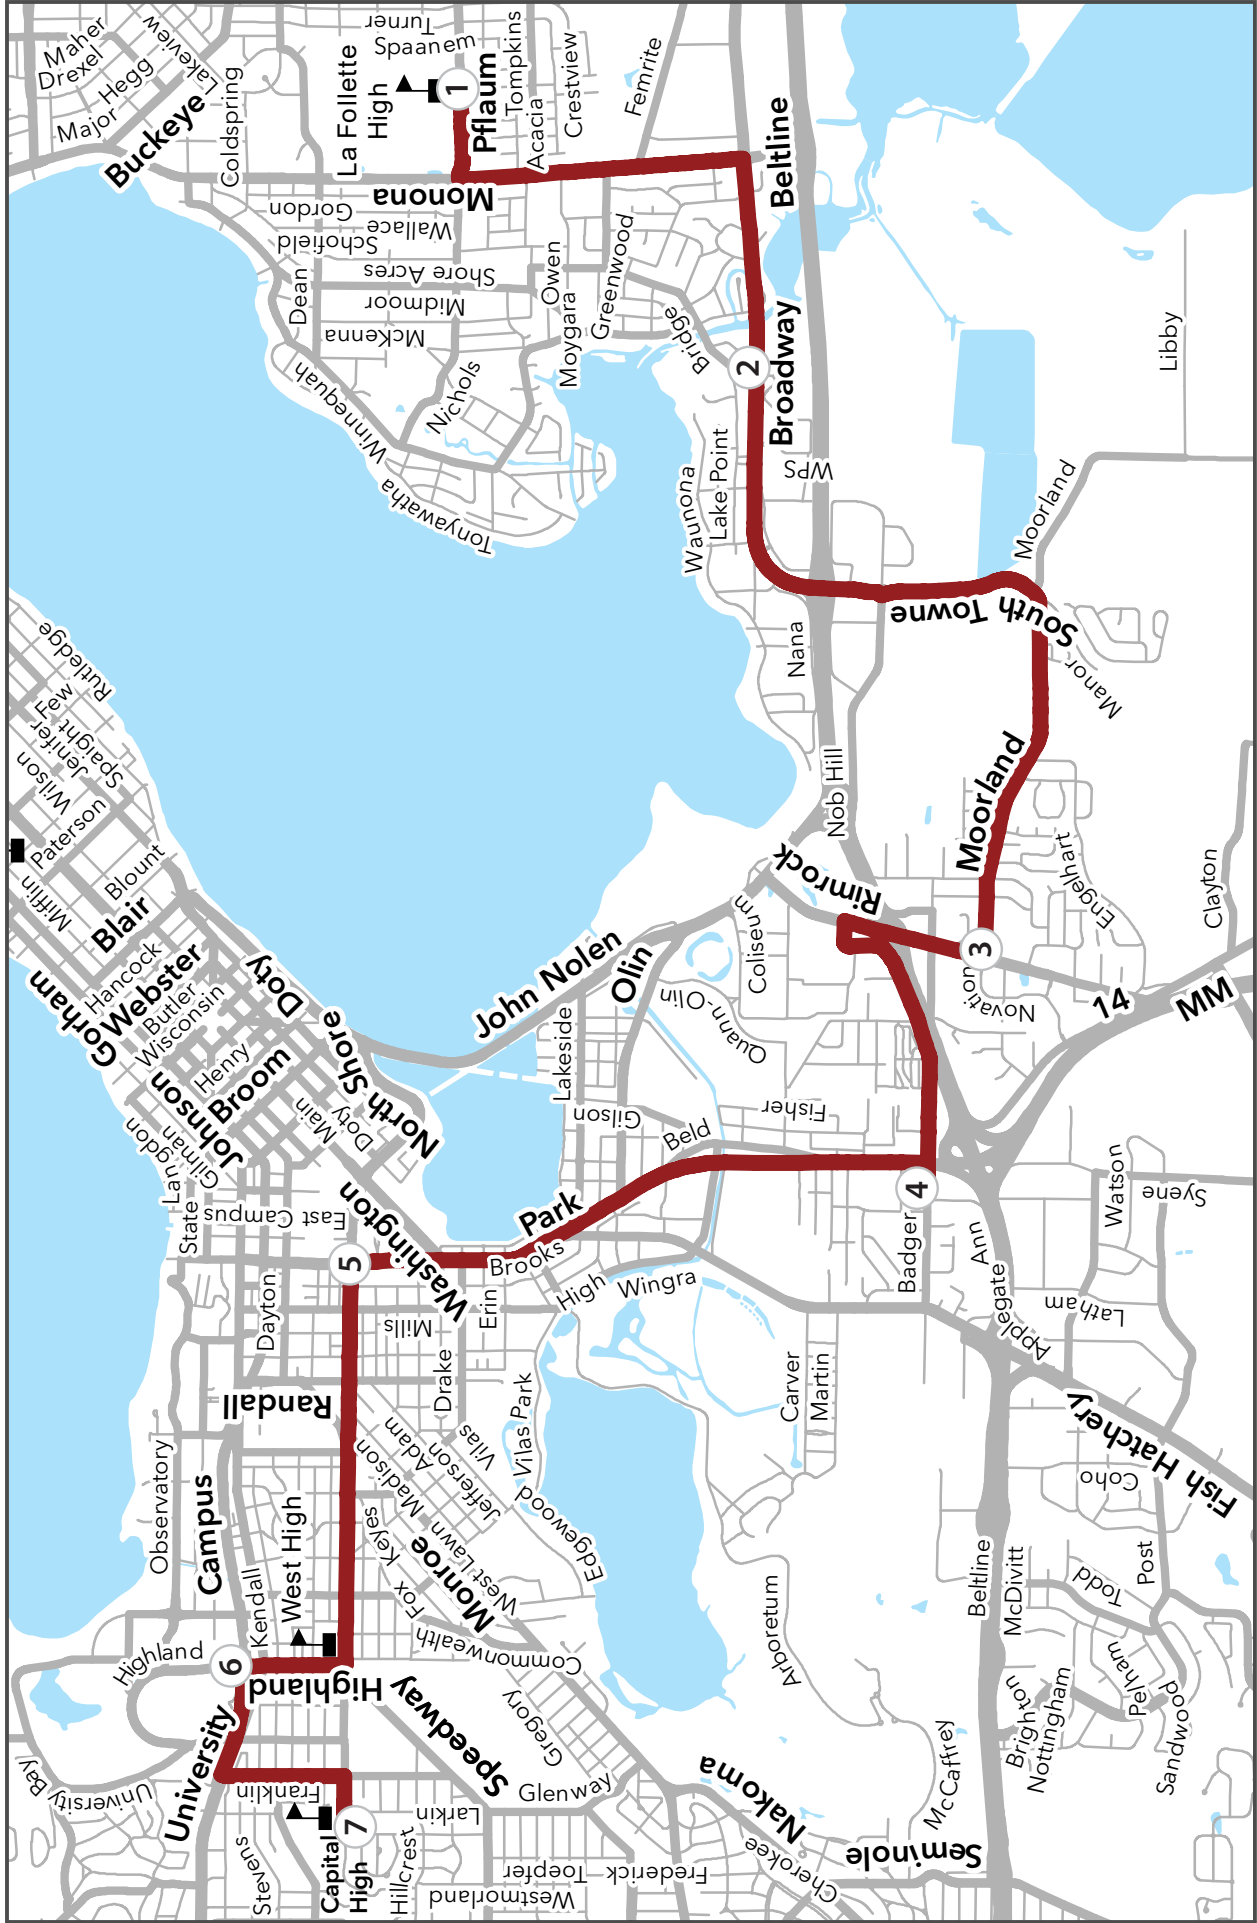

- ① **7:33 AM** From : N WALBRIDGE AVE & MILWAUKEE
To : 614 LAFOLLETTE
Right WITTWER RD *WALBRIDGE [S], MILWAUKEE [S]*
Right MILWAUKEE ST
Left S WALBRIDGE AVE
Left PORTLAND PKWY *WALBRIDGE [S]*
Right DIAMOND DR *PORTLAND [S], CRYSTAL [S]*
Right CRYSTAL LN
- ② **7:43 AM** Left ACEWOOD BLVD *AGATE [S], ONYX [S], GOLDFINCH [S], MARTHA [S], COTTAGE GROVE [S], LEO [S], STARKER [S]*
Left STARKER AVE *ANGEL CREST [S], WOODVALE [S], VONDRON [S]*
Right VONDRON RD
Right E BUCKEYE RD *VONDRON , WOODVALE , TWILIGHT , DONDEE , S STOUGHTON E*
Left S STOUGHTON RD
Right PFLAUM RD
- ③ **7:55 AM** ARRIVE PFLAUM @ LAFOLLETTE HIGH

614 - La Follette High

Legend

School

Route

- 1 8:10 AM FROM : LAFOLLETTE HIGH**
To : 614 CAPITAL HIGH
Via PFLAUM RD
Left MONONA DR
- 2 8:16 AM** Right W BROADWAY *BRIDGE , W P S , HOBOKEN , FRAZIER*
Left/To SOUTH TOWNE DR *ROYAL , INDUSTRIAL*
Right/To MOORLAND RD *MANOR , WAYLAND , FELL , BADGER*
- 3 8:25 AM** Right RIMROCK RD *MOORLAND, BADGER*
Left Rusk Ave *RIMROCK , N RUSK*
To Badger Road *OVERPASS , COLONIAL HEIGHTS*
- 4 8:30 AM** Loop in and out of STP
Left BADGER
Left Park *BUICK , BURR OAK ,CROSS WALK , WINGRA , CEDAR*
OLIN , FISH HATCHERY , ERIN , WASHINGTON , MERITER
- 5 8:38 AM** Left Regent *N PARK , MILLS , ORCHARD , N RANDALL , BREESE ,*
Right Highland *REGENT*
cross University ave
- 6 8:46 AM** Left Ramp to/ University Ave *UNIVERSITY BAY*
Left Franklin
Right Regent
- 7 8:50 AM** ARRIVE CAPITAL HIGH

Legend

- School 
- Route 

614 - La Follette - Capital