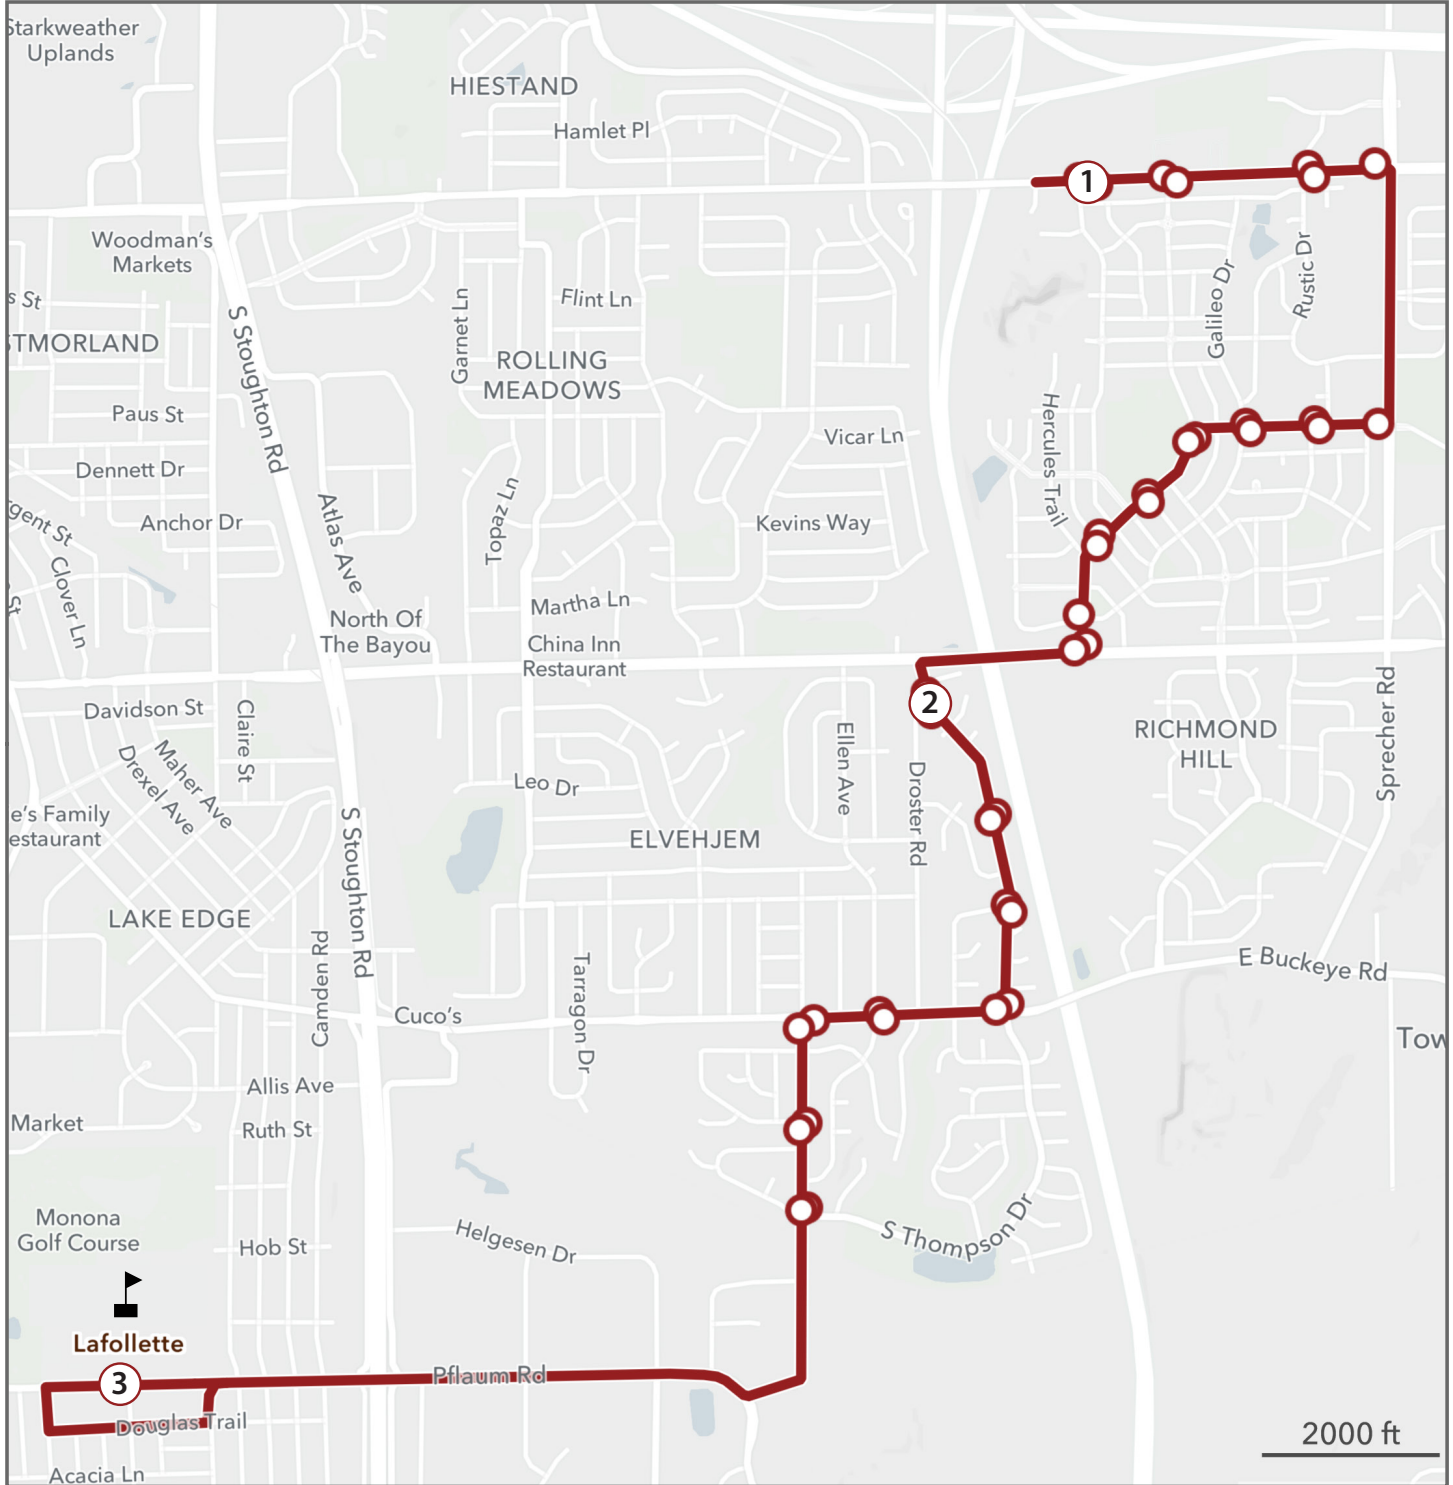

- ① **7:28 AM** From : MILWAUKEE ST & MILKY
To : 616 LAFOLLETTE
- Via MILWAUKEE *North Star , Rustic , S Sprecher , Reston Heights*
- Right WYALUSING DR *Summertown , Stockbridge , Dominion*
- Left AMNICON TRL *Wyalusing [S], Cottage Grove [S]*
- Right COTTAGE GROVE RD *Sprecher, McLellan*
- ② **7:40 AM** Left MCLEAN DR *Fredericksburg [S]*
- Right COTTONTAIL TRL *Mclean [S], Lynchburg [S], Dell*
- Right E BUCKEYE RD *Kings Mill*
- Left S THOMPSON DR *E Buckeye [S], Rustic Wood [S], Forge [S], Vondron [S]*
- Left VONDRON RD
- Right PFLAUM RD
- ③ **7:55 AM** ARRIVE PFLAUM @ LAFOLLETTE HIGH

Legend

School Route

616 - La Follette High

- ① **7:30 AM From : MILWAUKEE ST & MILKY**
To : 616 LAFOLLETTE
Via MILWAUKEE *North Star , Rustic , S Sprecher*
Right SPRECHER
Right DOMINION DR *S Sprecher [S], Traveler [S], Galileo [S]*
Left NORTH STAR DR *Dominion [S], Copernicus [S], Orion [S],
Sharpsburg [S]*
Right COTTAGE GROVE RD *North Star*
- ② **7:41 AM** Left S THOMPSON DR *Droster [S], 1306 [S], Grafton [S]*
Right E BUCKEYE RD *Kings Mill , S Thompson , Ellen*
Left VONDRON RD *E Buckeye [S], Dolores [S], S Thompson [S]*
Right PFLAUM RD
- ③ **7:55 AM** ARRIVE PFLAUM @ LAFOLLETTE HIGH

616 - La Follette High

Legend

School

Route