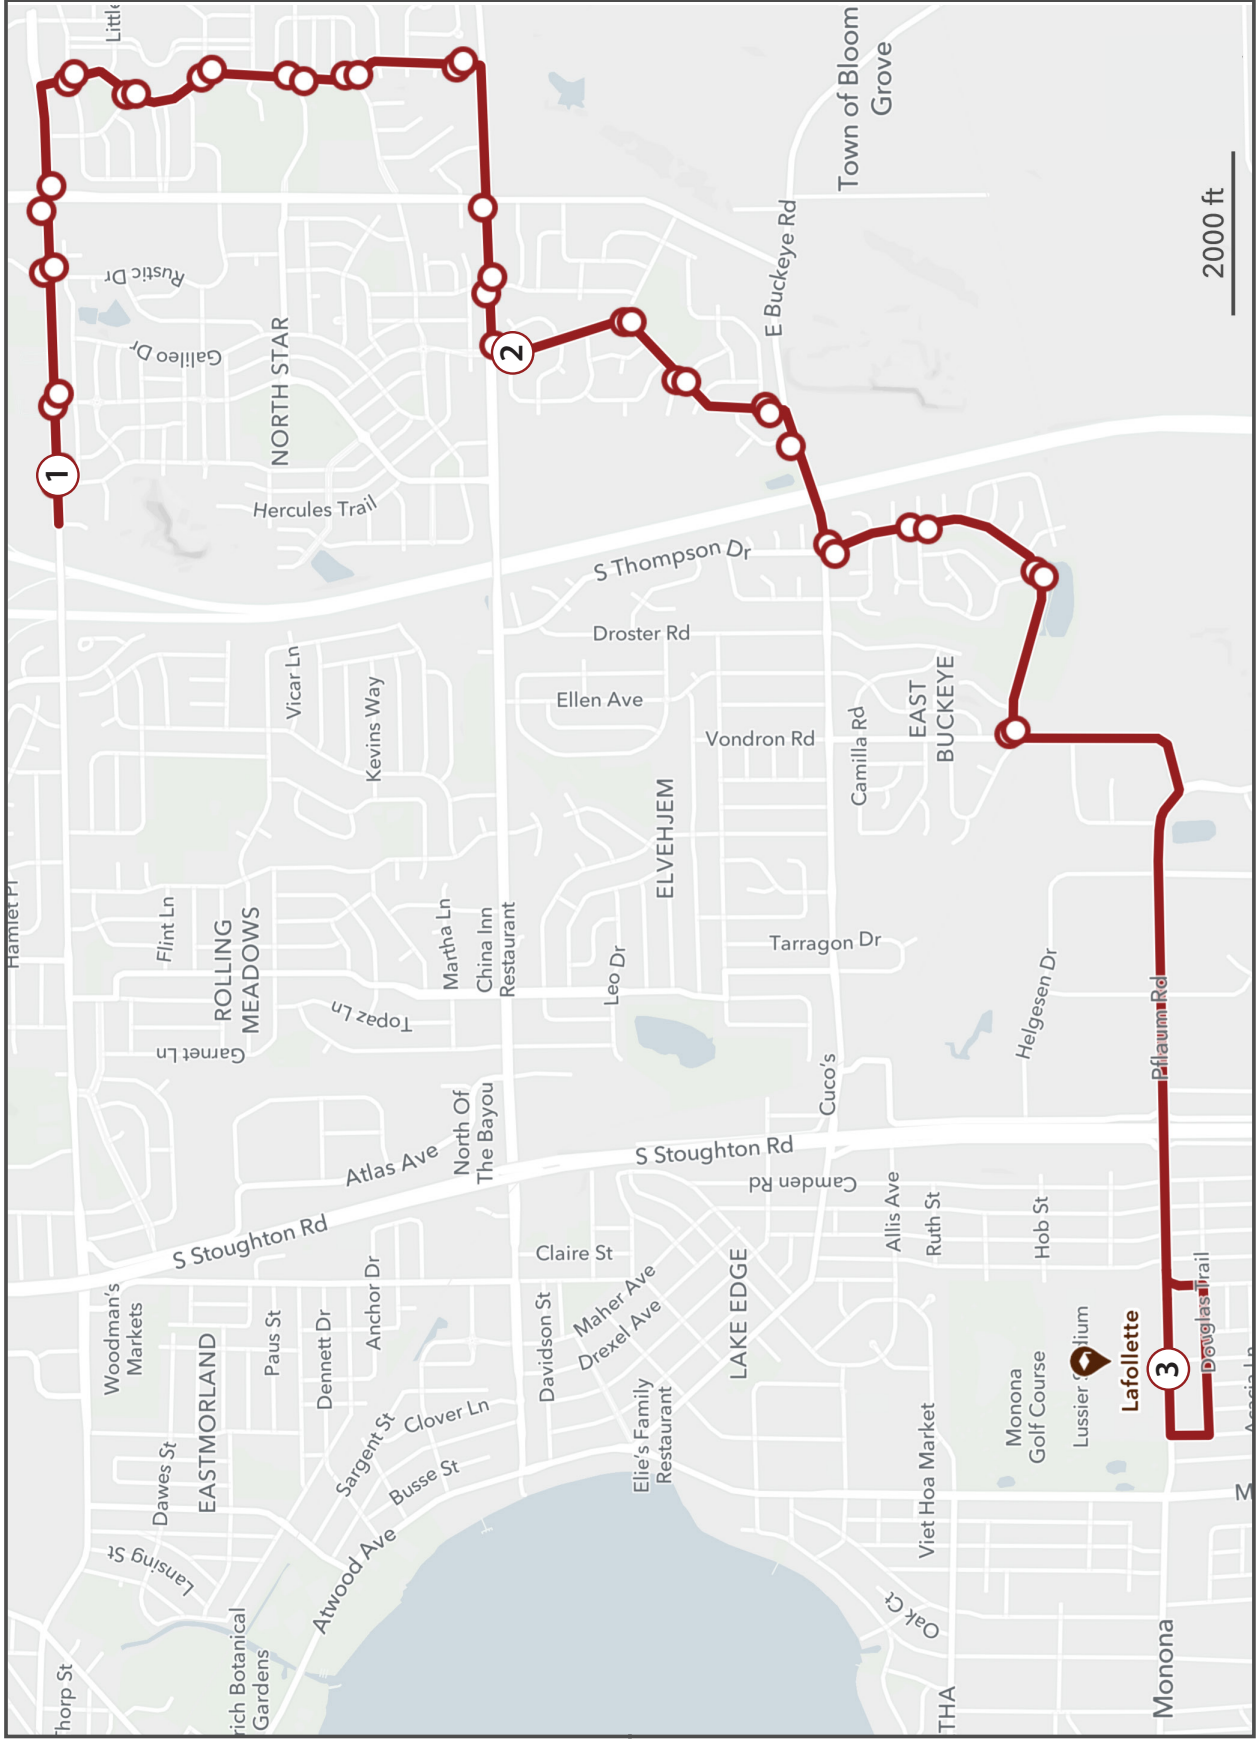

- ① **7:28 AM** From : MILWAUKEE ST & MILKY
To : 616 LAFOLLETTE
- Via MILWAUKEE *North Star , Rustic , S Sprecher , Reston Heights*
- Right WYALUSING DR *Summertown , Stockbridge , Dominion*
- Left AMNICON TRL *Wyalusing [S], Cottage Grove [S]*
- Right COTTAGE GROVE RD *Sprecher, McLellan*
- ② **7:40 AM** Left MCLEAN DR *Fredericksburg [S]*
- Right COTTONTAIL TRL *Mclean [S], Lynchburg [S], Dell*
- Right E BUCKEYE RD *Kings Mill*
- Left S THOMPSON DR *E Buckeye [S], Rustic Wood [S], Forge [S], Vondron [S]*
- Left VONDRON RD
- Right PFLAUM RD
- ③ **7:55 AM** ARRIVE PFLAUM @ LAFOLLETTE HIGH

Legend

School Route

616 - La Follette High

- ① **7:30 AM From : MILWAUKEE ST & MILKY**
To : 616 LAFOLLETTE
Via MILWAUKEE *North Star , Rustic , S Sprecher*
Right SPRECHER
Right DOMINION DR *S Sprecher [S], Traveler [S], Galileo [S]*
Left NORTH STAR DR *Dominion [S], Copernicus [S], Orion [S],
Sharpsburg [S]*
Right COTTAGE GROVE RD *North Star*
- ② **7:41 AM** Left S THOMPSON DR *Droster [S], 1306 [S], Grafton [S]*
Right E BUCKEYE RD *Kings Mill , S Thompson , Ellen*
Left VONDRON RD *E Buckeye [S], Dolores [S], S Thompson [S]*
Right PFLAUM RD
- ③ **7:55 AM** ARRIVE PFLAUM @ LAFOLLETTE HIGH

616 - La Follette High

Legend

School

Route