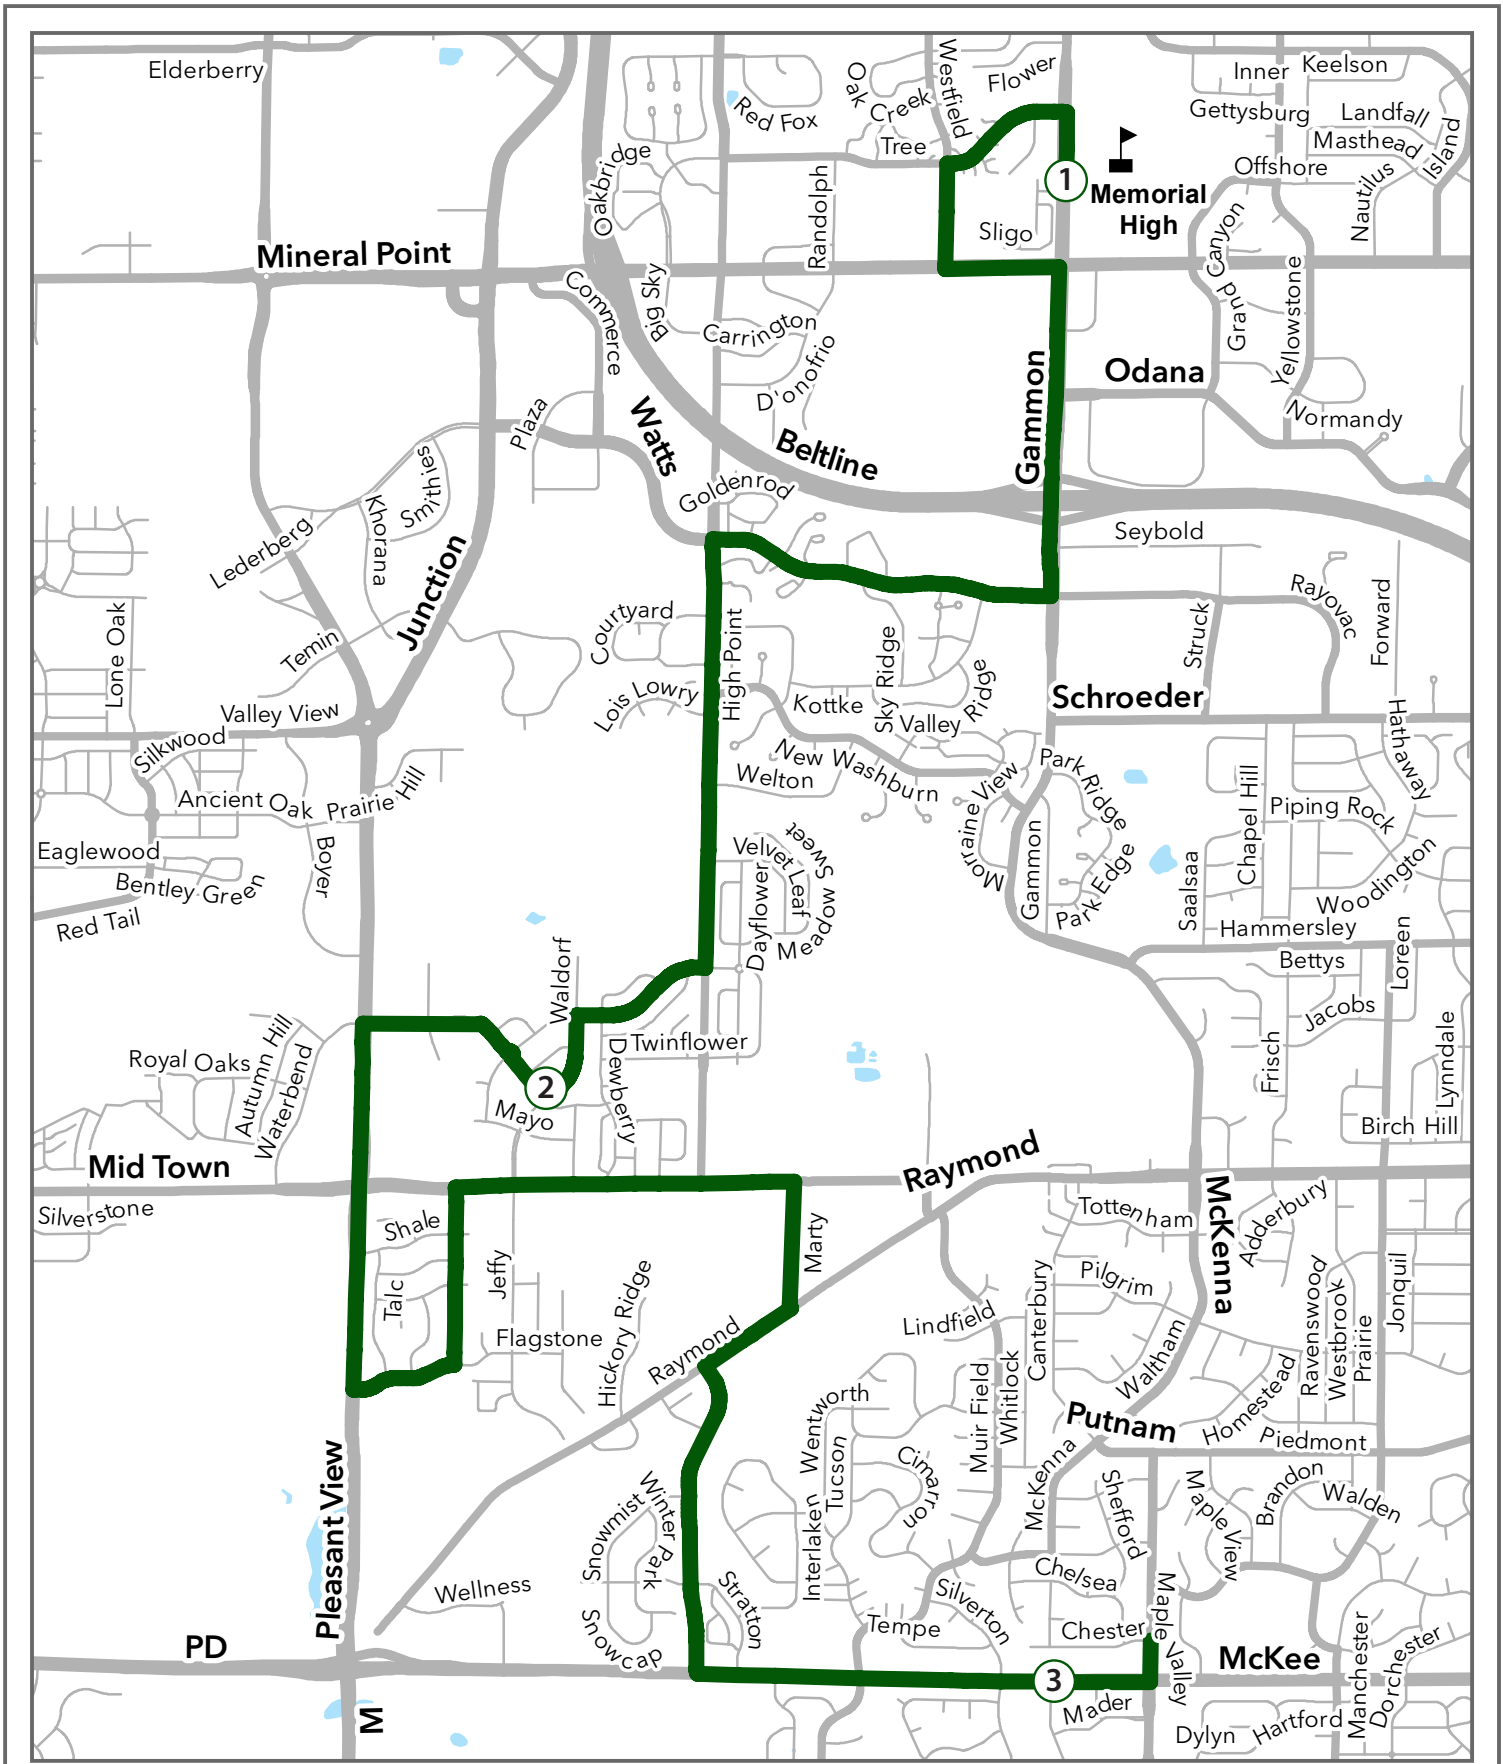

- ① **3:47 PM From: MEMORIAL HIGH**
To : 622 MID TOWN
 Left TREE LN
 Left S WESTFIELD RD
 Left MINERAL POINT RD
 Right S GAMMON RD
 Right WATTS RD
 Left S HIGH POINT RD
 Right STARR GRASS DR
- ② **4:01 PM** Left WALDORF BLVD
 Right MANSION HILL AVE
 Left S PLEASANT VIEW RD
 Left FLAGSTONE DR
 Left MICA RD
 Right MID TOWN RD
 Right MARTY RD
 Right RAYMOND RD
 Left S HIGH POINT RD
- ③ **4:20 PM** Left MCKEE RD
- WALMART , SKY RIDGE , N BURBERRY
 WATTS
 S HIGH POINT , WALDORF
 MANSION HILL
 MICA [S]
 WATERBEND [S], MID TOWN [S]
 S PLEASANT VIEW [S]
 FLAGSTONE [S]
 MICA [S], WALDORF [S], DEWBERRY [S],
 PROVINCE HILL [S]
 RAYMOND [S], SNOWMIST [S], STRATTON [S], S
 HIGH POINT [S]
 SNOWY [S], MUIR FIELD , TANGLEWOOD*

622 - Mid Town

Legend

School

Route