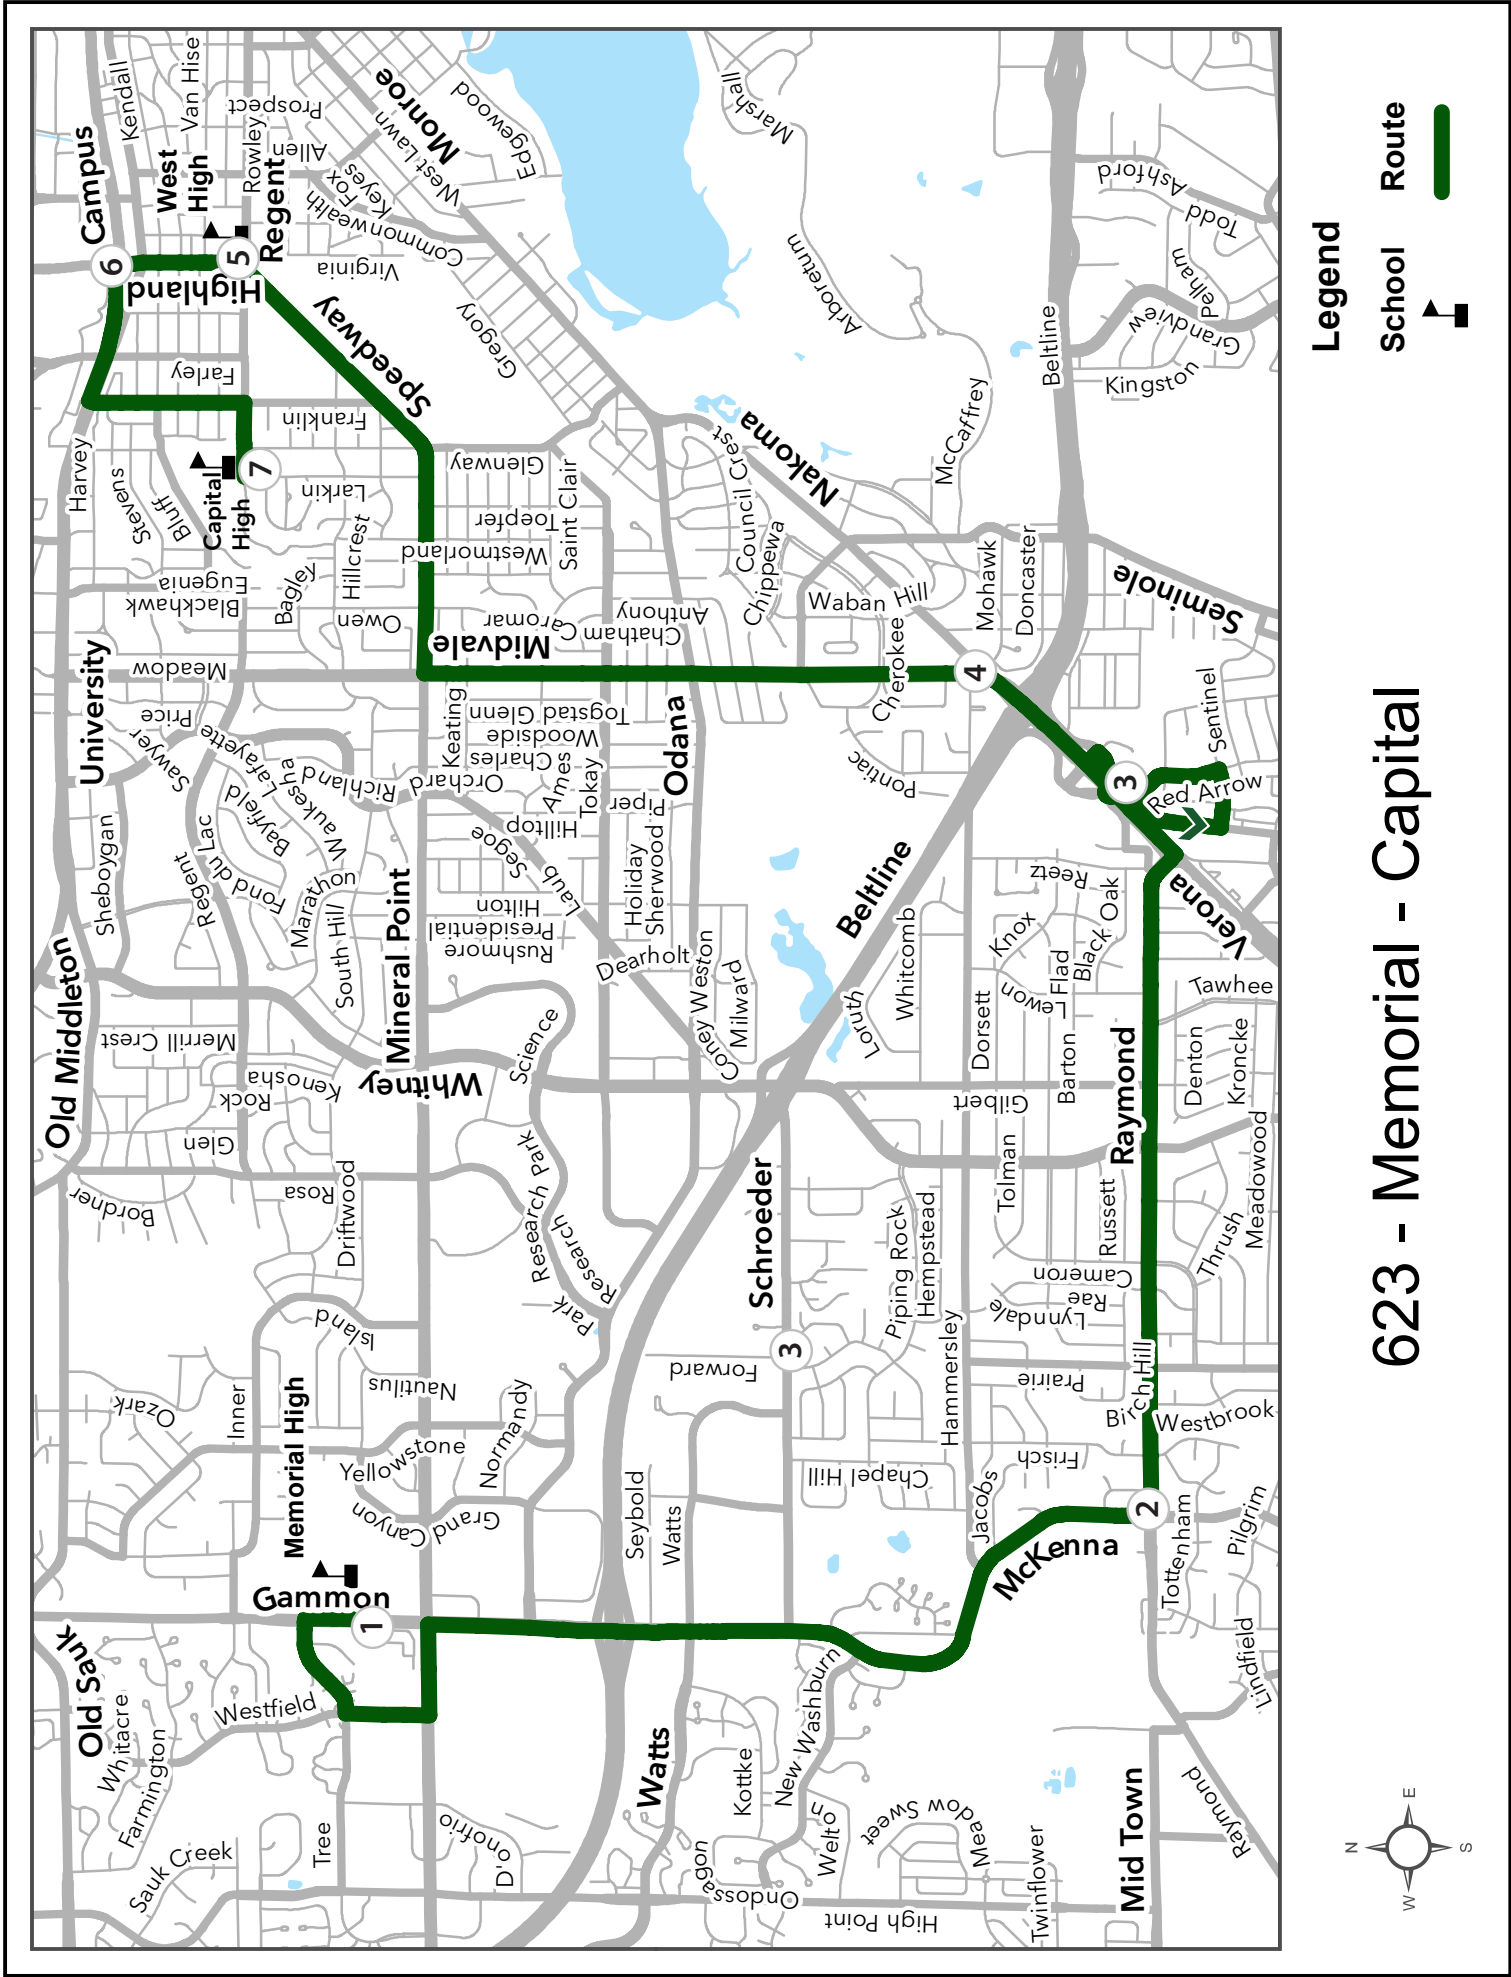

- ① **7:34 AM** From : EAST PASS & ARTIC FOX
 To : 623 MEMORIAL
 Via EAST PASS *HEATHER GLEN [S]*
 Left MAMMOTH TRL *EAST PASS [S]*
 Right FIELD CREST WAY *MAMMOTH [S]*
 Left COUNTRY GROVE DR *WESTBOURNE [S], NORTH PASS [S]*
 Cross MCKEE RD
- ② **7:40 AM** To MUIR FIELD RD *MCKEE*
 Left TUCSON TRL *LINDEMANN [S]*
 Right GLADSTONE DR *TUCSON [S], SCENIC RIDGE [S]*
 Left MUIR FIELD RD *GLADSTONE , LINDFIELD , RAYMOND*
 Right RAYMOND RD *CANTERBURY*
 Left MCKENNA BLVD *RAYMOND , PARK HEIGHTS ,
 HAMMERSLEY ,
 ELVER PARK , MORRAINE VIEW*
- ③ **7:48 AM** To S GAMMON RD *GAMMON , SCHROEDER*
- ④ **7:59 AM** ARRIVE S GAMMON @ MEMORIAL HIGH [M600]

623 - Memorial High

Legend

School 

Route 

- ① **8:10 AM FROM : MEMORIAL HIGH**
To : 623 CAPITAL HIGH
Left TREE LN
Left S WESTFIELD RD
Left MINERAL POINT RD
Right S GAMMON RD *SCHROEDER , GAMMON*
To MCKENNA BLVD *MORRAINE VIEW , ELVER PARK , HAMMERSLEY , PARK HEIGHTS*
- ② **8:20 AM** Left RAYMOND RD *MCKENNA , FRISCH , PRAIRIE , CAMERON , LELAND*
WHITNEY , GILBERT , WESTCHESTER
Left US 18/US 151/Verona Rd
Right Atticus
Right Verona Frontage Rd *ATTICUS SB*
- ③ **8:28 AM** Left RED ARROW TRL *VERONA E , THURSTON , JENEWEIN*
Right JENEWEIN RD
Right ALLIED DR *JENEWEIN [S] , THURSTON [S]*
TO E VERONA FRONTAGE RD *RED ARROW [S] , ATTICUS*
Left ATTICUS
Right USH 151 *HIGHWAY RAMP*
- ④ **8:32 AM** TO S MIDVALE BLVD *NAKOMA , ODANA , TOKAY , MIDVALE SCHOOL*
Right MINERAL POINT
Left/ To SPEEDWAY
- ⑤ **8:42 AM** Left HIGHLAND
Cross UNIVERSITY
- ⑥ **8:44 AM** Left Ramp to/ University Ave
Left FRANKLIN
Right REGENT
- ⑦ **8:48 AM** ARRIVE CAPITAL HIGH

Legend

- School 
- Route 

623 - Memorial - Capital