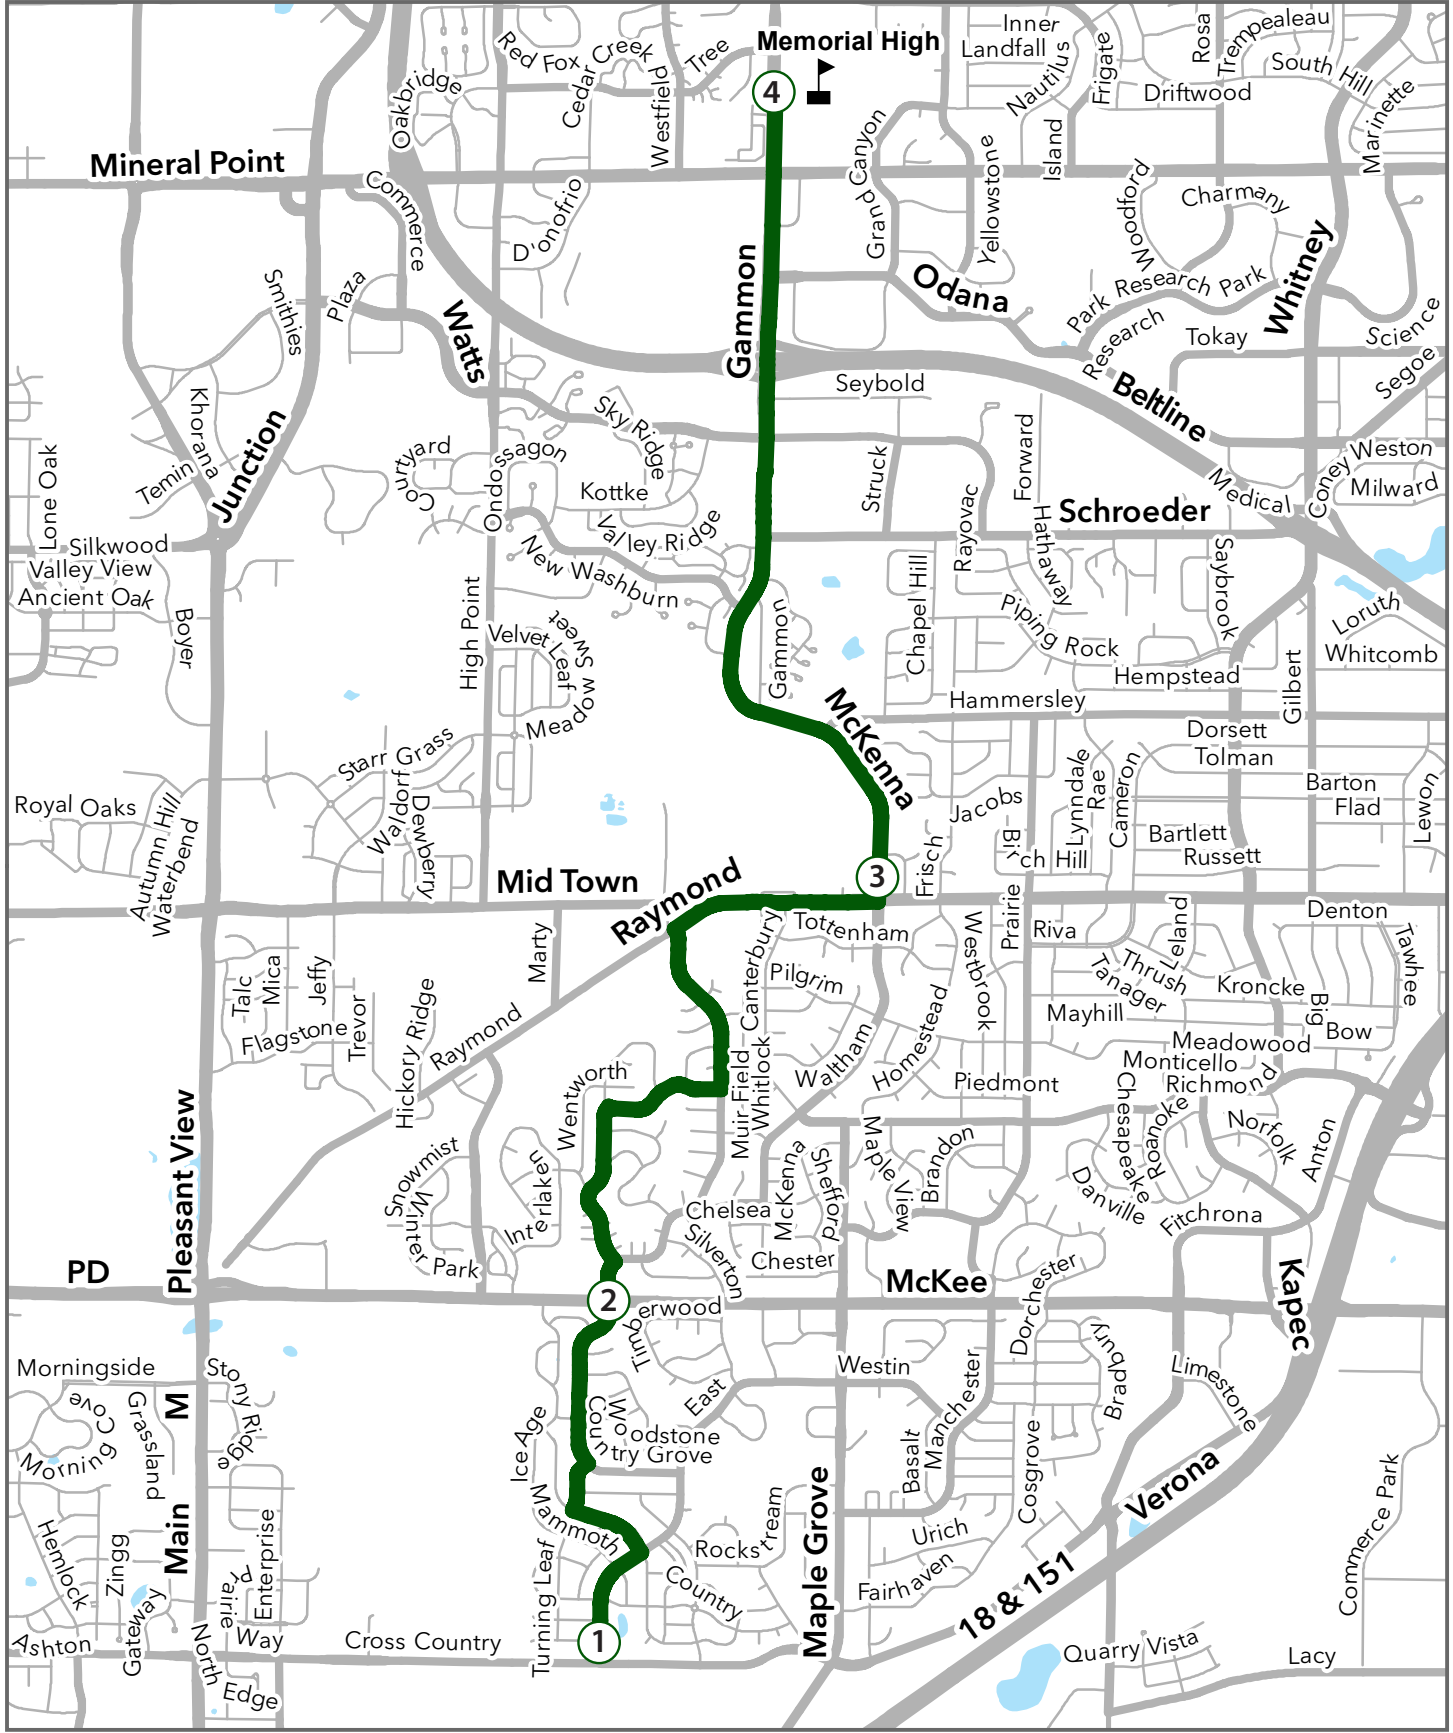

- ① **7:34 AM** From : EAST PASS & ARTIC FOX
 To : 623 MEMORIAL
 Via EAST PASS *HEATHER GLEN [S]*
 Left MAMMOTH TRL *EAST PASS [S]*
 Right FIELD CREST WAY *MAMMOTH [S]*
 Left COUNTRY GROVE DR *WESTBOURNE [S], NORTH PASS [S]*
 Cross MCKEE RD
- ② **7:40 AM** To MUIR FIELD RD *MCKEE*
 Left TUCSON TRL *LINDEMANN [S]*
 Right GLADSTONE DR *TUCSON [S], SCENIC RIDGE [S]*
 Left MUIR FIELD RD *GLADSTONE , LINDFIELD , RAYMOND*
 Right RAYMOND RD *CANTERBURY*
 Left MCKENNA BLVD *RAYMOND , PARK HEIGHTS ,
 HAMMERSLEY ,
 ELVER PARK , MORRAINE VIEW*
- ③ **7:48 AM** To S GAMMON RD *GAMMON , SCHROEDER*
- ④ **7:59 AM** ARRIVE S GAMMON @ MEMORIAL HIGH [M600]

623 - Memorial High

Legend

School 

Route 

- ① **8:10 AM FROM : MEMORIAL HIGH**
To : 623 CAPITAL HIGH
Left TREE LN
Left S WESTFIELD RD
Left MINERAL POINT RD
Right S GAMMON RD *SCHROEDER , GAMMON*
To MCKENNA BLVD *MORRAINE VIEW , ELVER PARK , HAMMERSLEY , PARK HEIGHTS*
- ② **8:20 AM** Left RAYMOND RD *MCKENNA , FRISCH , PRAIRIE , CAMERON , LELAND*
WHITNEY , GILBERT , WESTCHESTER
Left US 18/US 151/Verona Rd
Right Atticus
Right Verona Frontage Rd *ATTICUS SB*
- ③ **8:28 AM** Left RED ARROW TRL *VERONA E , THURSTON , JENEWEIN*
Right JENEWEIN RD
Right ALLIED DR *JENEWEIN [S] , THURSTON [S]*
TO E VERONA FRONTAGE RD *RED ARROW [S] , ATTICUS*
Left ATTICUS
Right USH 151 *HIGHWAY RAMP*
- ④ **8:32 AM** TO S MIDVALE BLVD *NAKOMA , ODANA , TOKAY , MIDVALE SCHOOL*
Right MINERAL POINT
Left/ To SPEEDWAY
- ⑤ **8:42 AM** Left HIGHLAND
Cross UNIVERSITY
- ⑥ **8:44 AM** Left Ramp to/ University Ave
Left FRANKLIN
Right REGENT
- ⑦ **8:48 AM** ARRIVE CAPITAL HIGH

Legend

- School 
- Route 

623 - Memorial - Capital