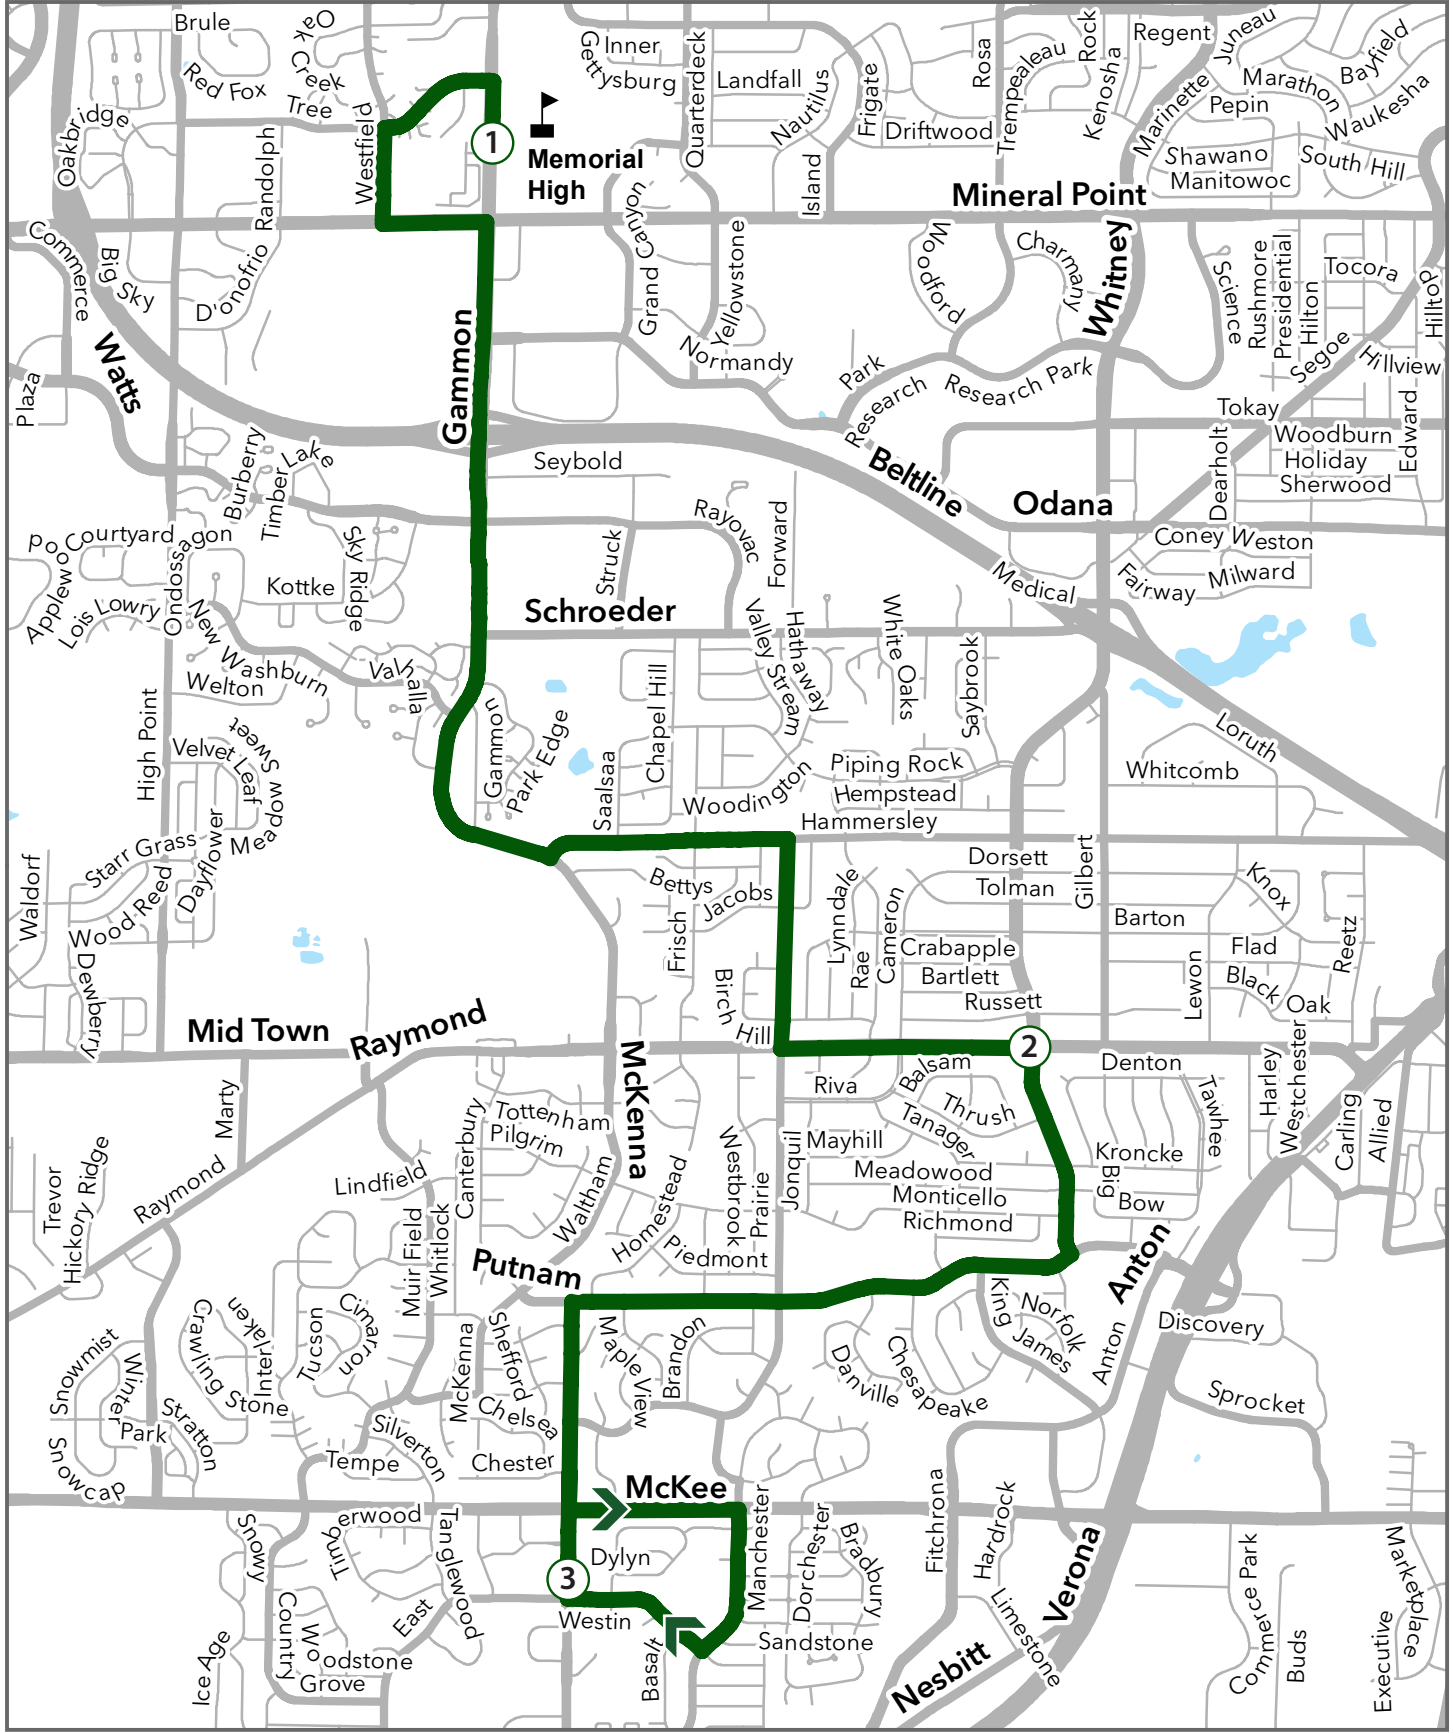

① **3:47 PM** From: MEMORIAL HIGH
To : 626 JAMESTOWN
Left TREE LN
Left S WESTFIELD RD
Right MINERAL POINT RD
Right S GAMMON RD
To MCKENNA BLVD

Left HAMMERSLEY RD

*MCKENNA [S], SAALSAA [S], FRISCH [S],
HAMMERSLEY [S]*

Right PRAIRIE RD

JACOBS [S], LOMAX [S]

Left RAYMOND RD

PRAIRIE , CAMERON , LELAND

② **4:02 PM** Right S WHITNEY WAY
Right WILLIAMSBURG WAY
To PUTNAM RD
Left MAPLE GROVE DR
Left MCKEE RD
Right MANCHESTER RD
Right WESTIN DR

RAYMOND [S], KRONCKE [S]

DANVILLE [S], PRAIRIE [S]

SARA [S]

PUTNAM [S], CARNWOOD [S], CHESTER [S]

MAPLE GROVE , MCKEE [S]

THORNEBURY [S], WESTIN [S]

③ **4:18 PM** Right MAPLE GROVE DR

WESTIN

626 - Jamestown

Legend

School

Route