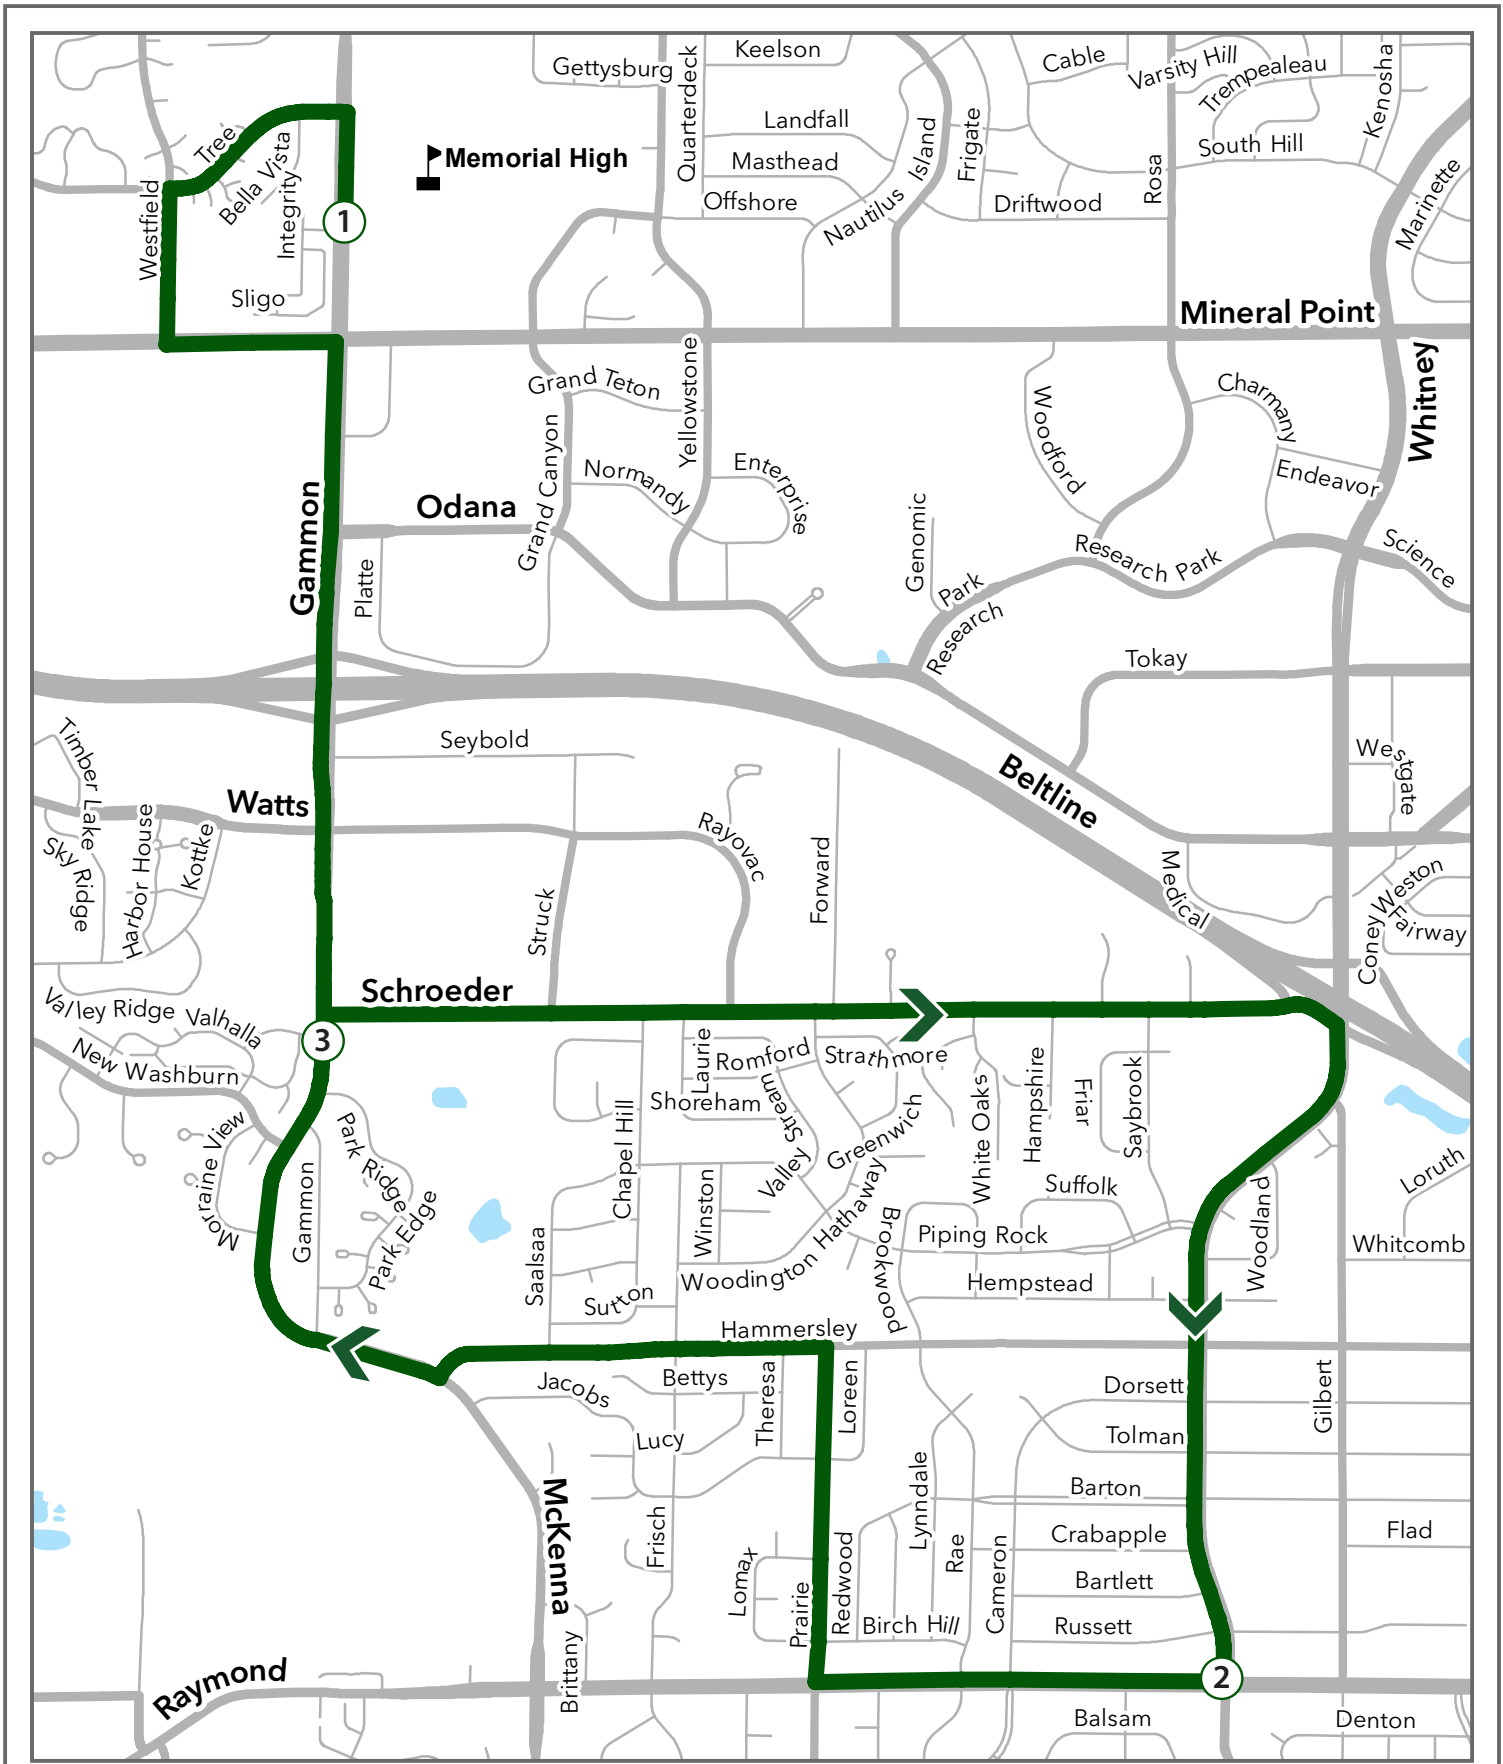

① **3:47 PM** From: MEMORIAL HIGH  
To : 627 ELVER  
Left TREE LN  
Left S WESTFIELD RD  
Right MINERAL POINT RD  
Right S GAMMON RD  
Left SCHROEDER RD

*S GAMMON , STRUCK , CHAPEL HILL , RAYOVAC ,  
FORWARD , WHITE OAKS , SAYBROOK , HIGHWAY  
RAMP*

Right S WHITNEY WAY

*GILBERT , PIPING ROCK , HAMMERSLEY , TOLMAN  
, BARTLETT*

② **4:06 PM** Right RAYMOND RD  
Right PRAIRIE RD  
Left HAMMERSLEY RD  
Right MCKENNA BLVD

*S WHITNEY , LELAND , CAMERON  
RAYMOND [S], LOMAX [S], JACOBS [S]  
PRAIRIE [S], FRISCH [S], SAALSAA [S]*

③ **4:17 PM** To S GAMMON RD

*HAMMERSLEY , ELVER PARK , MORRAINE VIEW  
SCHROEDER*

## Legend

School

Route