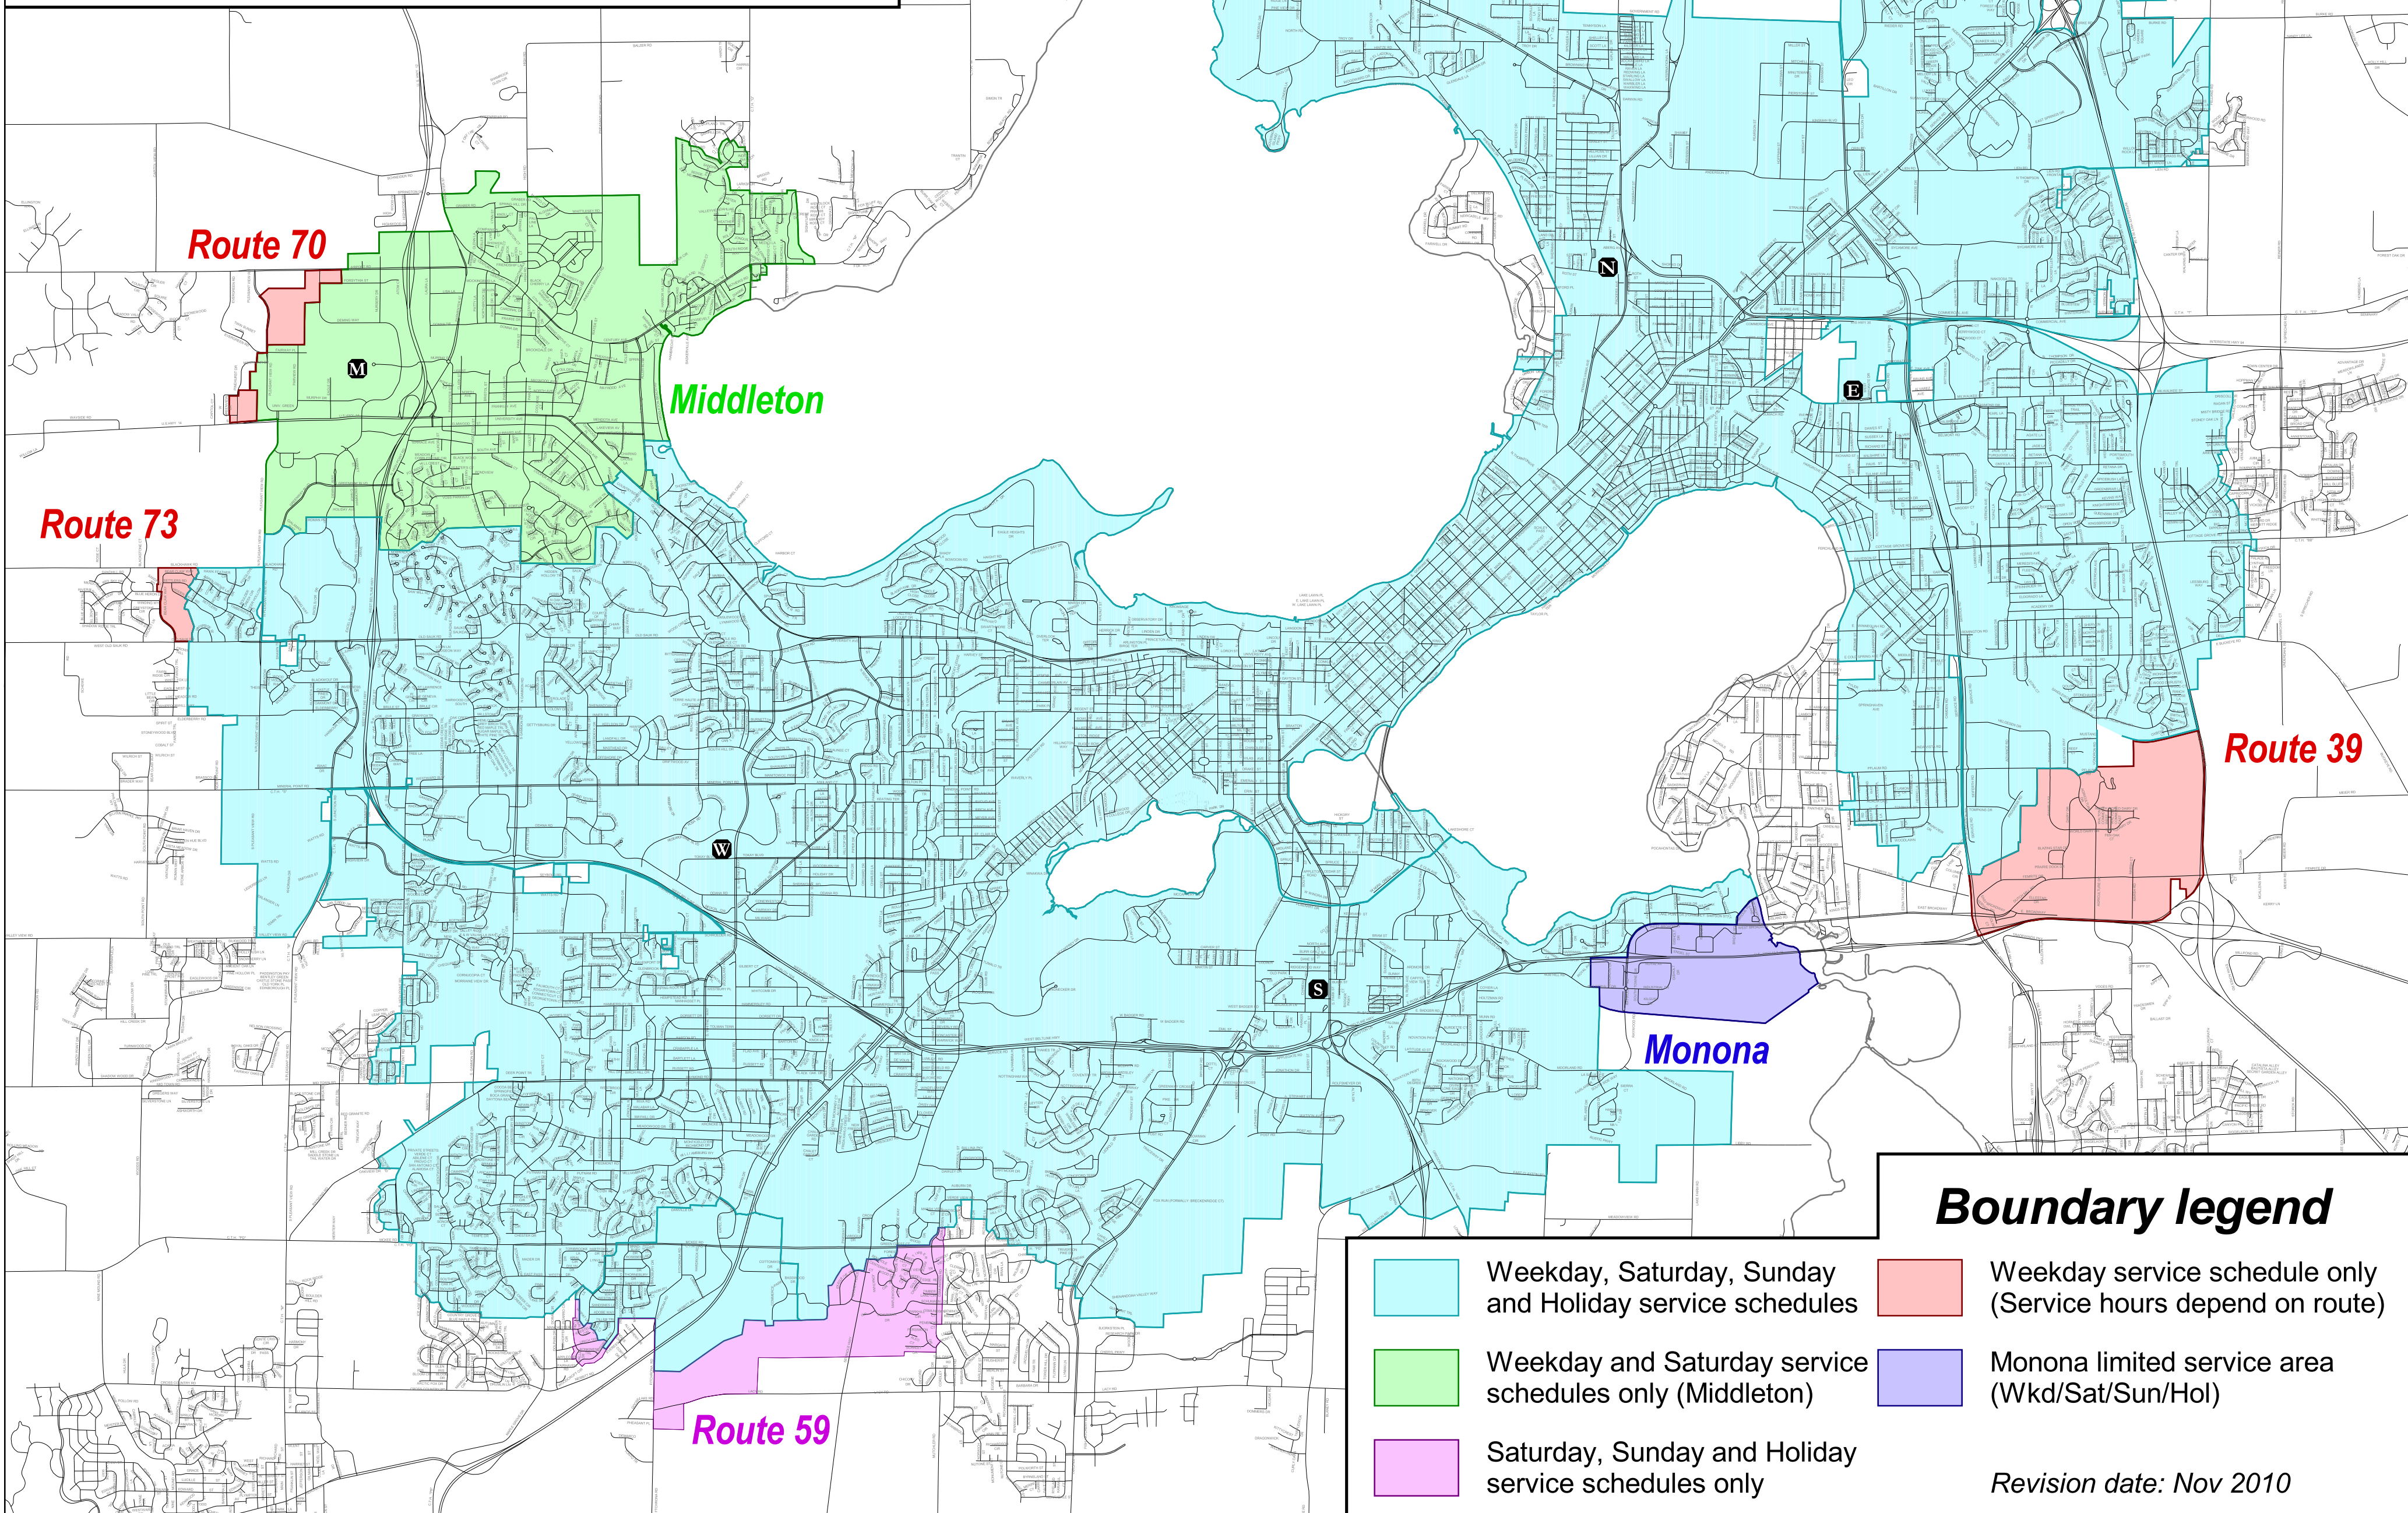

Metro Plus Paratransit service area boundaries

Service hours reflect fixed route schedules, see legend below.

Boundaries effective 22 August, 2010

Boundary legend

- | | | | |
|---|---|---|---|
|  | Weekday, Saturday, Sunday and Holiday service schedules |  | Weekday service schedule only (Service hours depend on route) |
|  | Weekday and Saturday service schedules only (Middleton) |  | Monona limited service area (Wkd/Sat/Sun/Hol) |
|  | Saturday, Sunday and Holiday service schedules only | | |