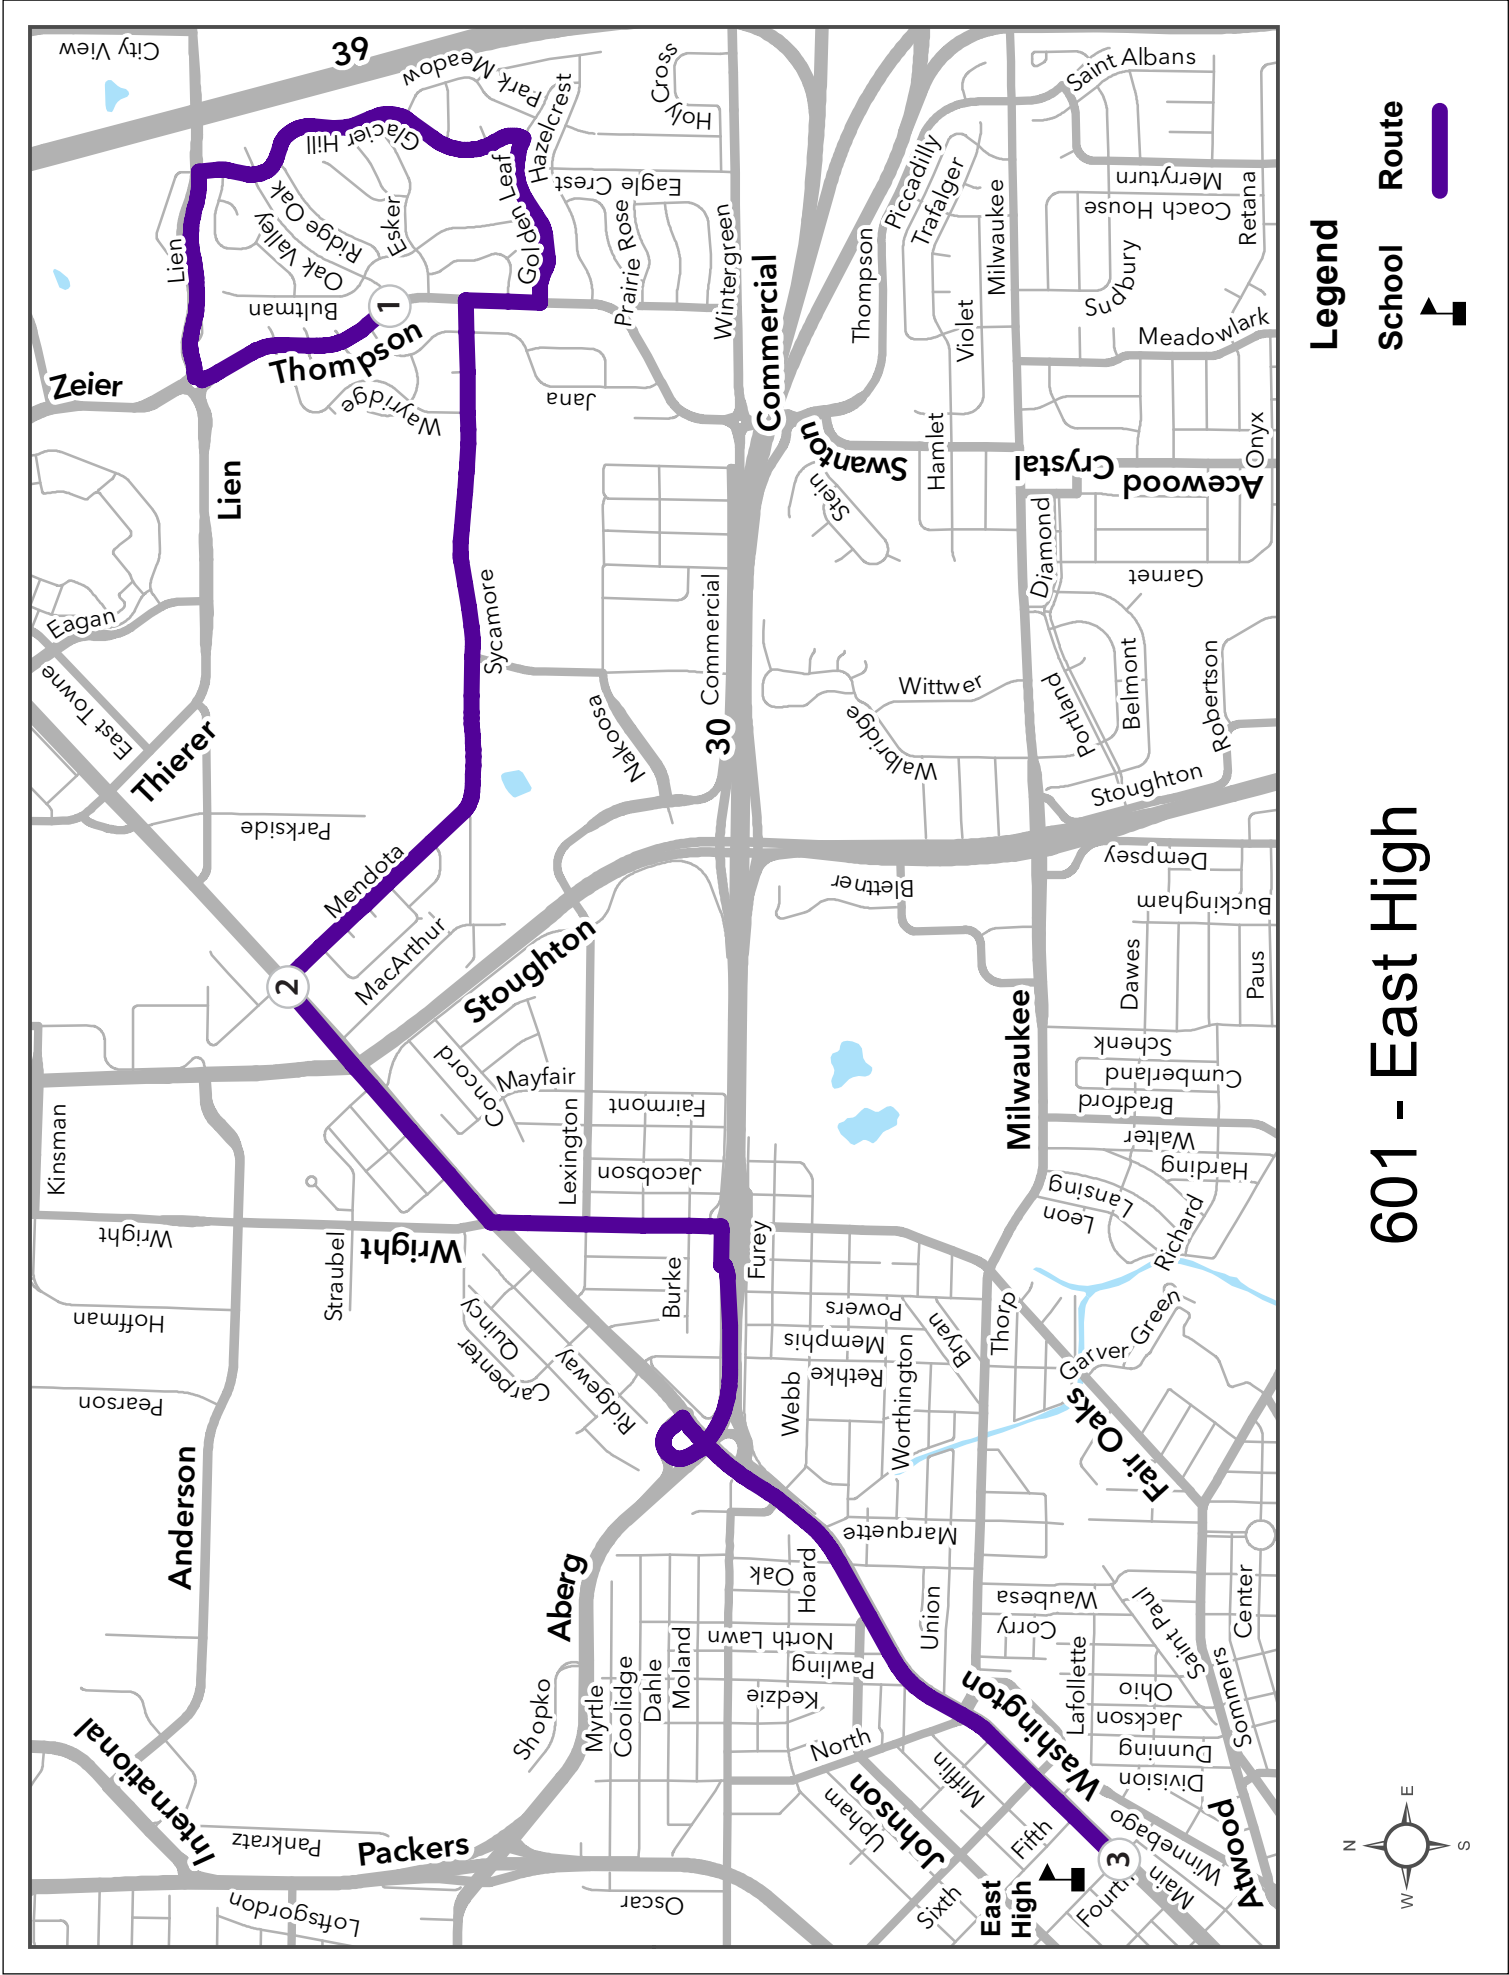

- ① **7:29 AM From : N THOMPSON DR & OAK VALLEY**
To : 601 EAST HIGH
Via N Thompson *WAYRIDGE*
Right LIEN RD *N THOMPSON [S]*
Right GLACIER HILL DR *LIEN [S], RIDGE OAK [S],*
SOUTHRIDGE [S], VALLEY EDGE [S]
Right GOLDEN LEAF TRL *EAGLE CREST [S]*
Right N THOMPSON DR *GOLDEN LEAF*
Left SYCAMORE AVE *N THOMPSON [S], WAYRIDGE [S],*
SYCAMORE [S], DUNCAN [S]
Right MENDOTA ST *HOOVER [S]*
MENDOTA , MACARTHUR ,
- ② **7:42 AM** Left E WASHINGTON AVE *SCHMEDEMAN [S], REINDAHL [S]*
Left N FAIR OAKS AVE *E WASHINGTON [S], LEXINGTON [S]*
Right COMMERCIAL AVE *N FAIR OAKS [S]*
Left FAIR OAKS-STH 30 RAMP
Merge STH 30
Right Exit 1 A - EAST WASHINGTON AVE
Right E WASHINGTON AVE
- ③ **7:56 AM** ARRIVE E WASHINGTON @ EAST HIGH

601 - East High

Legend

- School 
- Route 