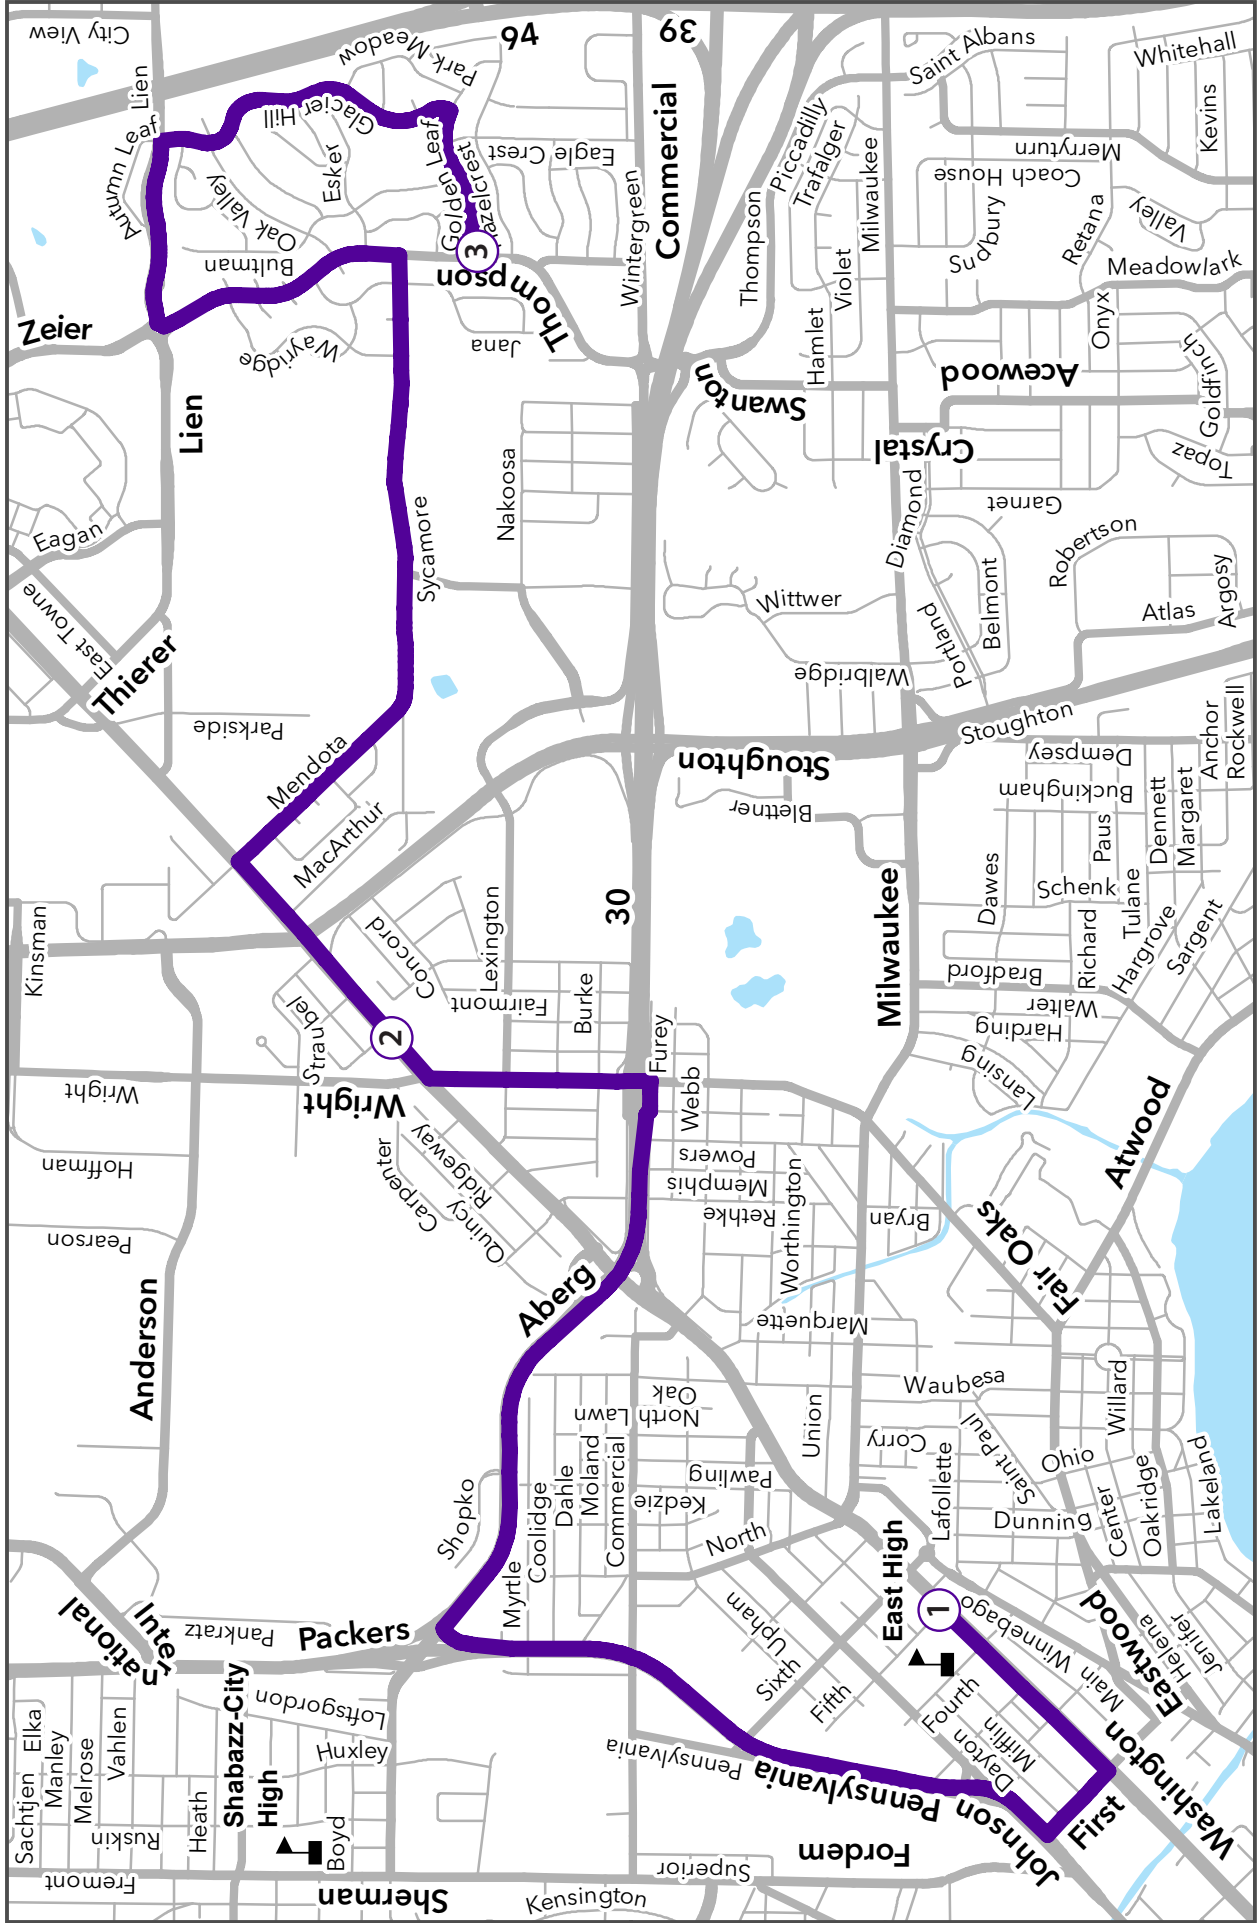

① **3:49 PM** From : East Washington Avenue(East High)
To : 601 Sycamore
Right N FIRST ST
Right E JOHNSON ST
Left/To PENNSYLVANIA AVE
To PACKERS AVE
Right PACKERS-ABERG RAMP ABERG
Right ABERG AVE
To STH 30
Right FAIR OAKS RAMP
Left COMMERCIAL AVE N FAIR OAKS
Left N FAIR OAKS AVE LEXINGTON , E WASHINGTON

② **4:02 PM** Right E WASHINGTON AVE REINDAHL, SCHMEDEMAN,
MACARTHUR

Right MENDOTA ST HOOVER [S], DUNCAN [S],
SYCAMORE [S]

Left SYCAMORE AVE WAYRIDGE

Left N THOMPSON SYCAMORE , OAK VALLEY , WAYRIDGE

Right LIEN RD N THOMPSON [S], LIEN [S]

Right GLACIER HILL DR RIDGE OAK [S], SOUTHRIDGE
[S], VALLEY EDGE [S], EAGLE CREST [S]

③ **4:16 PM** Right GOLDEN LEAF TRL N THOMPSON [S]

601 - Sycamore

Legend

- School 
- Route 