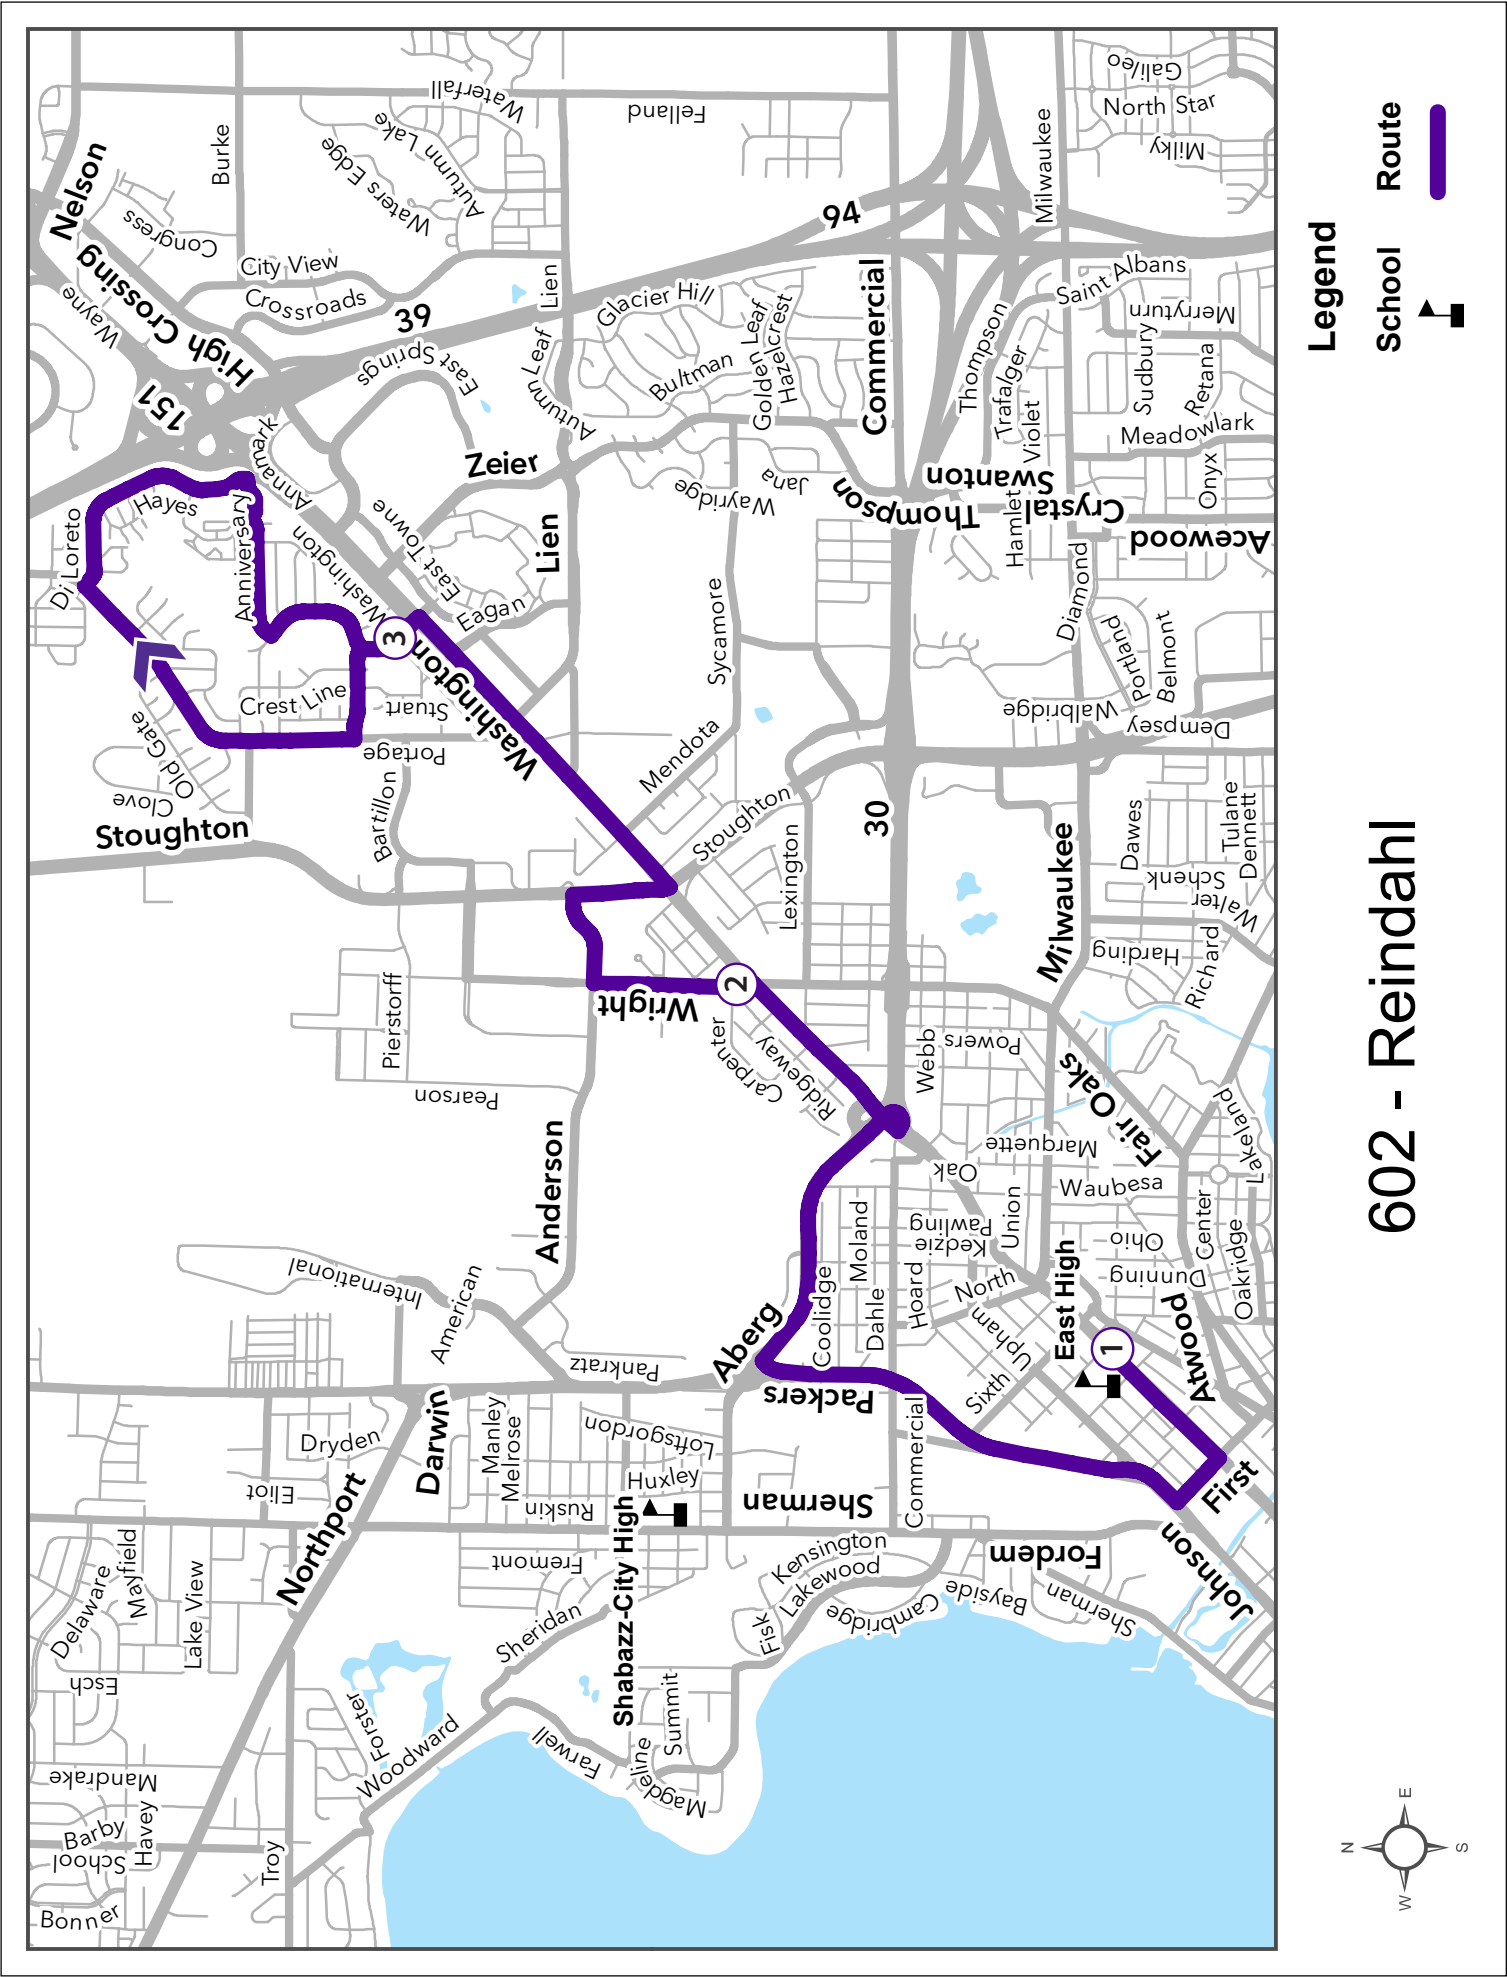

- ① **3:49 PM** **From : East Washington Avenue(East High)**  
**To : 602 Reindahl**  
Right N FIRST ST  
Right E JOHNSON ST  
Left/To PENNSYLVANIA AVE  
To PACKERS AVE  
Right PACKERS-ABERG RAMP *ABERG*  
Right ABERG AVE  
To STH 30  
Right ABERG-E WASHINGTON RAMP  
Right E WASHINGTON AVE *RETHKE , LEXINGTON*
- ② **4:03 PM** Left WRIGHT ST *E WASHINGTON , STRAUBEL*  
Right ANDERSON ST *WRIGHT , MADISON COLLEGE*  
Right N STOUGHTON RD  
  
Left E WASHINGTON AVE *MACARTHUR , MENDOTA , LIEN*  
*, PORTAGE , E WASHINGTON*  
Left INDEPENDENCE LN  
Left MELODY LN *INDEPENDENCE , STUART , PORTAGE*  
  
Right PORTAGE RD *DEREK , RIEDER , TOMSCOT , VILLAGE ,*  
*PORTAGE*  
Right HAYES RD *@ CROSSWALK*  
Left HAYES RD *DAWN , FOREST RUN*  
Right ANNIVERSARY LN *HAYES , FOREST RUN , INDEPENDENCE*
- ③ **4:25 PM** Left INDEPENDENCE LN *DECLARATION , MELODY , E WASHINGTON*

# 602 - Reindahl

## Legend

- School 
- Route 