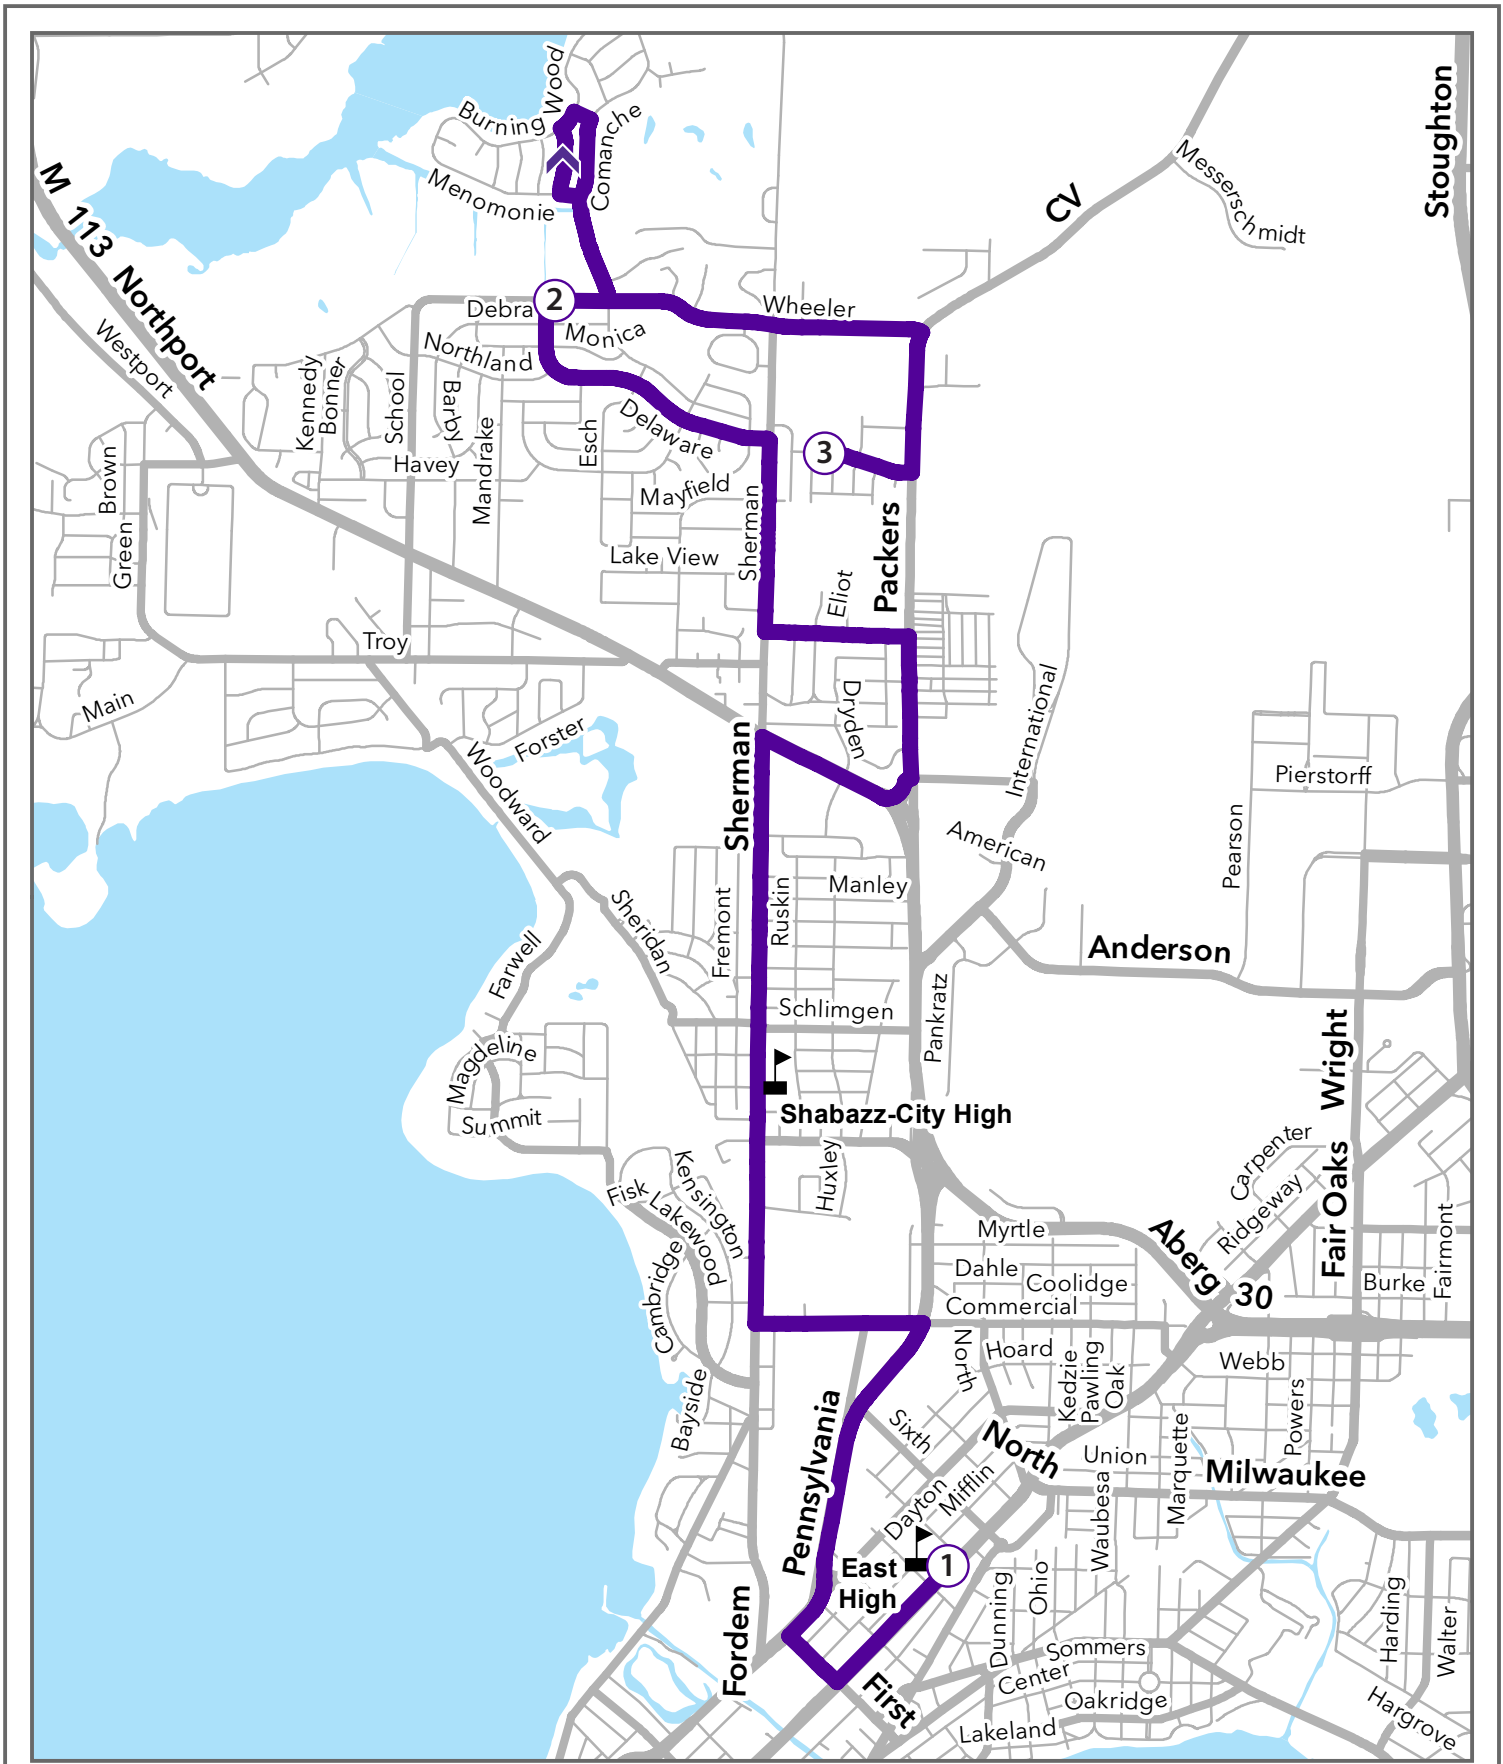

- ① **3:49 PM** **From : East Washington Avenue(East High)**
To : 603 Cherokee
Right N FIRST ST
Right E JOHNSON ST
Left/To PENNSYLVANIA AVE
To PACKERS AVE
Left COMMERCIAL AVE
Right N SHERMAN AVE *OXFORD ,ROTH ,ABERG ,LOGAN*
SCHLIMGEN ,MELROSE ,TRAILSWAY
Right NORTHPORT DR *N SHERMAN ,DRYDEN*
Left DARWIN RD
Left PACKERS AVE *DARWIN ,SCOTT*
Left TENNYSON LN *PACKERS ,WHITMAN*
Right N SHERMAN AVE *TENNYSON ,LAKE VIEW ,SUNFIELD*
Left DELAWARE BLVD *N SHERMAN ,DAKOTA ,ESCH ,TENNESSEE*
Right WHEELER RD *DELAWARE*
- ② **4:10 PM**
Left COMANCHE WAY
Left MENOMONIE LN *COMANCHE*
Right ARAPAHOE LN
Right BURNING WOOD WAY
Right SHOSHONE LN
Right COMANCHE WAY *SHOSHONE [S]*
Left WHEELER RD *COMANCHE ,GOLF VIEW ,N SHERMAN*
Right PACKERS AVE
- ③ **4:21 PM** Right ANHALT DR *DOE CROSSING [S]*

603 - Cherokee

Legend

- School
- Route