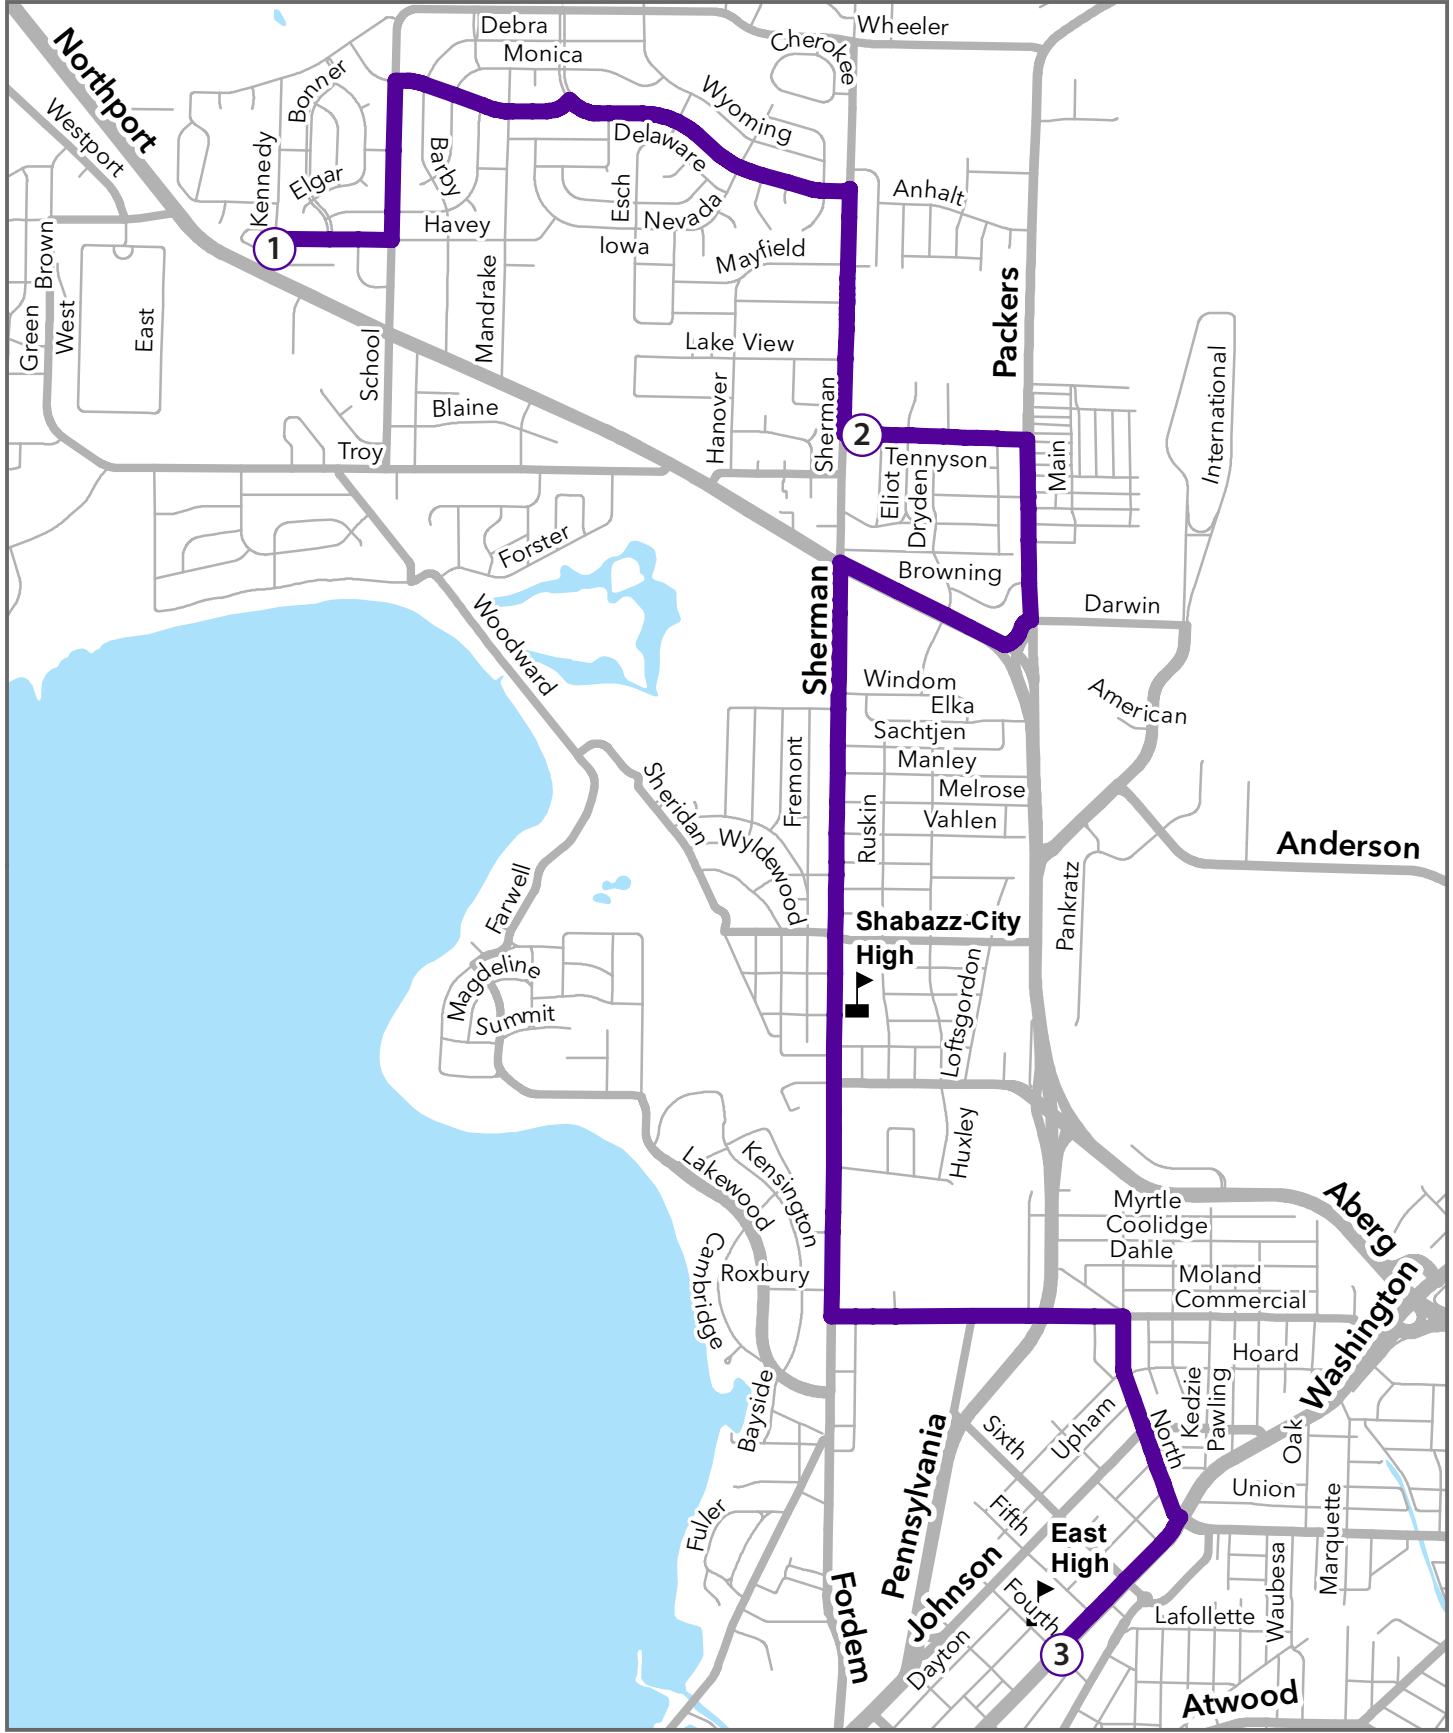

- ① **7:29 AM** From : KENNEDY RD & HAVEY
To : 604 EAST HIGH
Right HAVEY RD
Left SCHOOL RD *FULTON [S], NORTHLAND [S]*
Right NORTHLAND DR *MANDRAKE [S]*
Right DELAWARE BLVD *TENNESSEE , ESCH , DAKOTA*
Right N SHERMAN AVE *DELAWARE , SUNFIELD , LAKE VIEW*
- ② **7:38 AM** Left TENNYSON LN *N SHERMAN , WHITMAN*
Right PACKERS AVE *TENNYSON , SCOTT , DARWIN [S]*
Right DARWIN RD
Right NORTHPORT DR *DRYDEN*
Left N SHERMAN AVE *NORTHPORT , TRAILSWAY , MELROSE ,
SCHLIMGEN*
FARRAGUT , ABERG , ROTH , OXFORD
Left COMMERCIAL AVE
Right NORTH ST
Right E WASHINGTON
AVE
- ③ **7:53 AM** ARRIVE E WASHINGTON @ EAST HIGH [E100]

604 - East High

Legend

School

Route