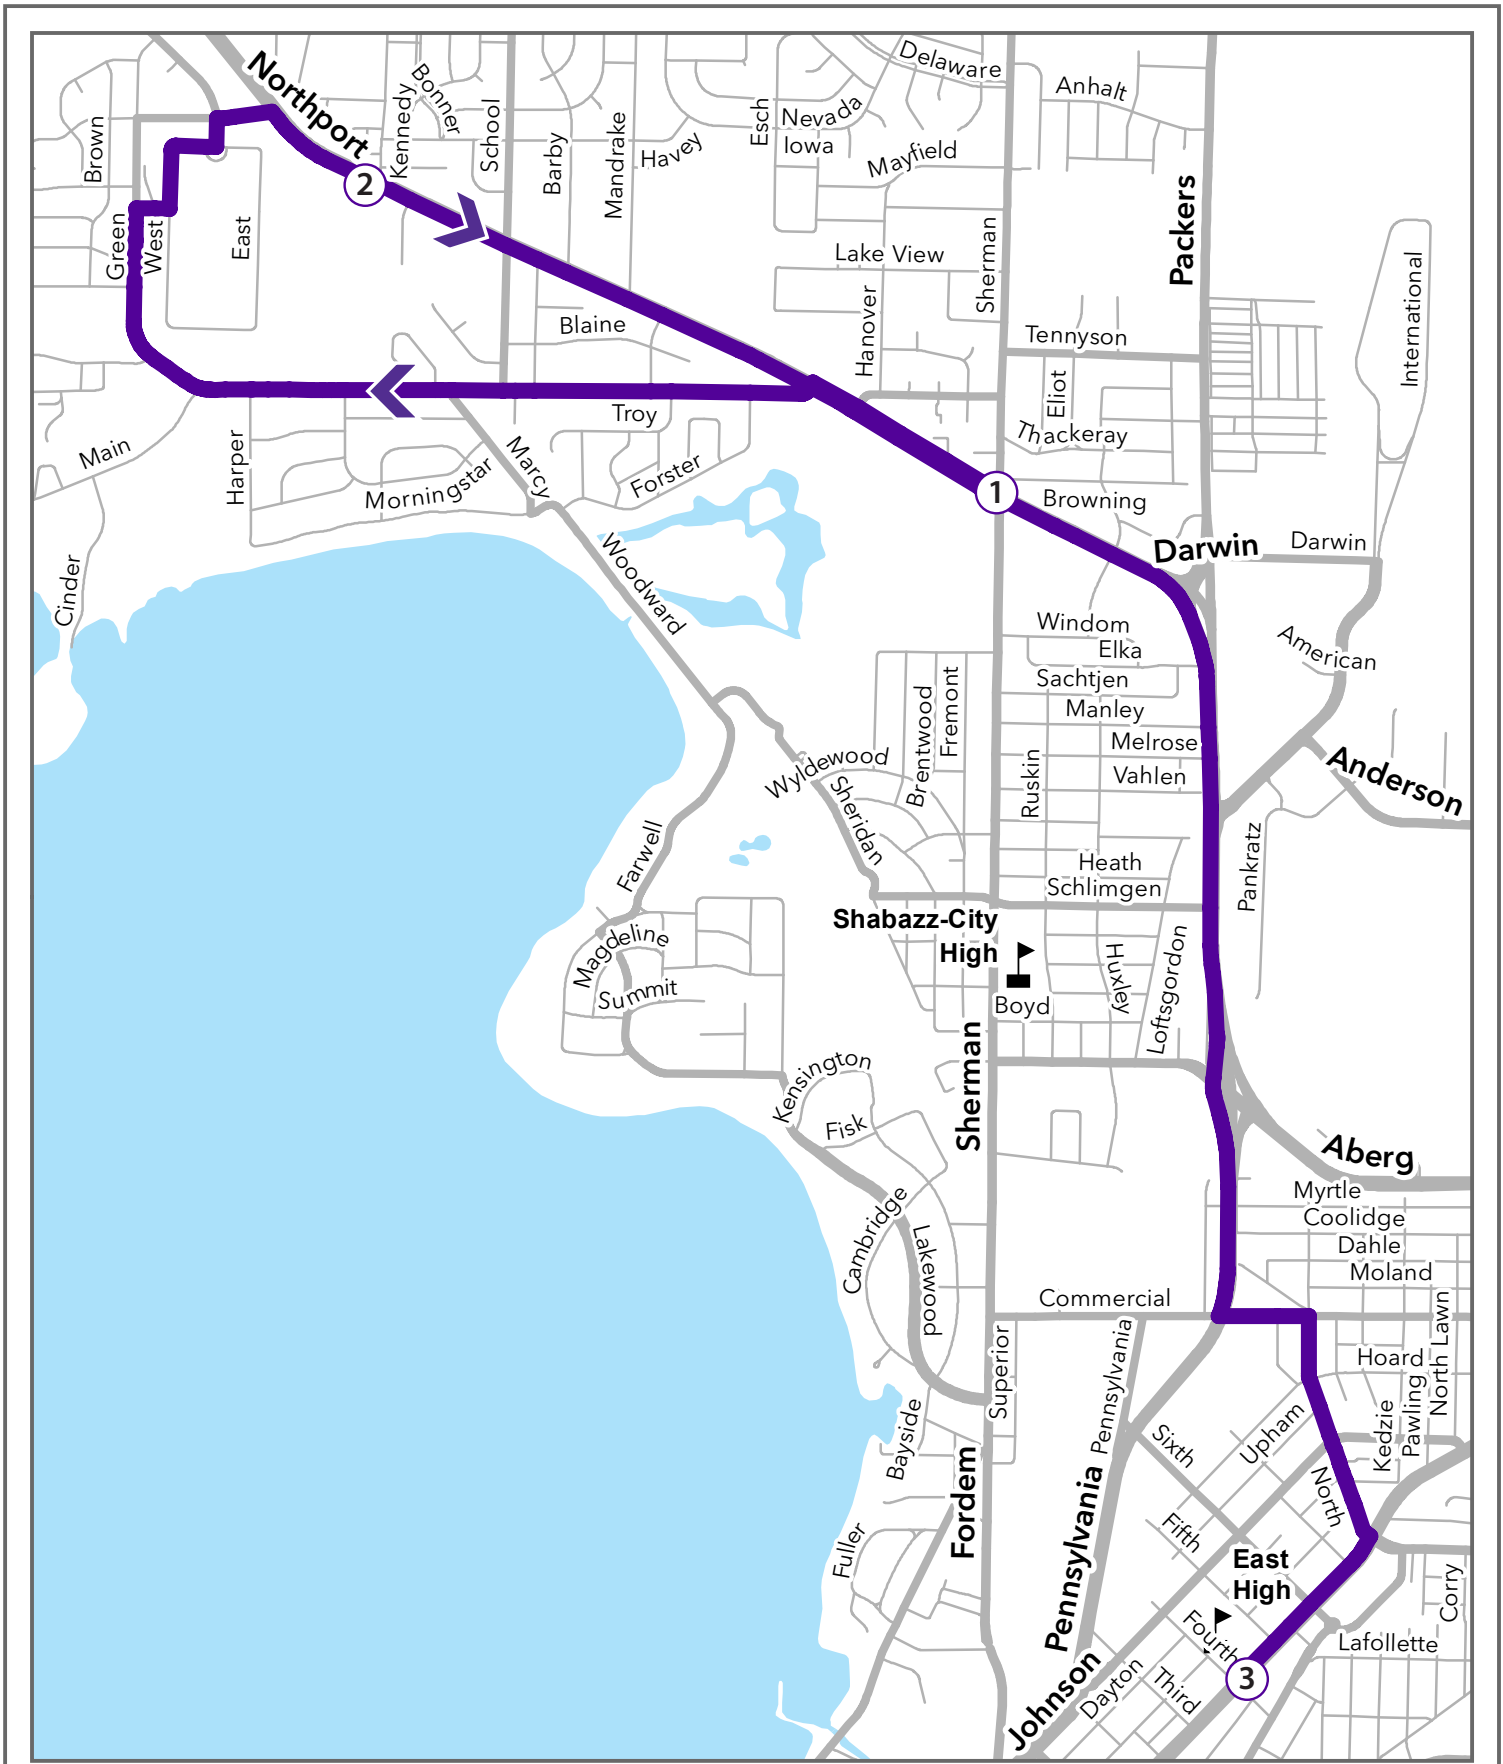

① **7:28 AM** From : **NORTHPORT DR & N SHERMAN**
To : **605 EAST HIGH**
Via NORTHPORT *WARNER PARK*

Left TROY DR *FORSTER , GOODLAND , CROSSWALK ,
SCHOOL
KARSTENS , LERDAHL , HARPER , GREEN*

Right GREEN AVE *MEADOW RIDGE*

Right MURPHY DR *GREEN*

Left WEST RD *CENTRAL WISCONSIN*

Right NORTH RD

Left MARION BLVD

Right KNUTSON DR *NORTHPORT*

② **7:39 AM** Right NORTHPORT DR *KENNEDY , SCHOOL , BARBY , GOODLAND
TROY , WARNER PARK , N SHERMAN ,
DRYDEN*

Right PACKERS AVE *ELKA , MANLEY , INTERNATIONAL ,
SCHLIMGEN*

Right PACKERS-ABERG RAMP

Cross ABERG *ABERG*

To ABERG-PACKERS
RAMP

Merge PACKERS AVE

Left COMMERCIAL AVE

Right NORTH ST

Right E WASHINGTON
AVE

③ **7:54 AM** **ARRIVE E WASHINGTON @ EAST HIGH [E100]**

605 - East High

Legend

School

Route