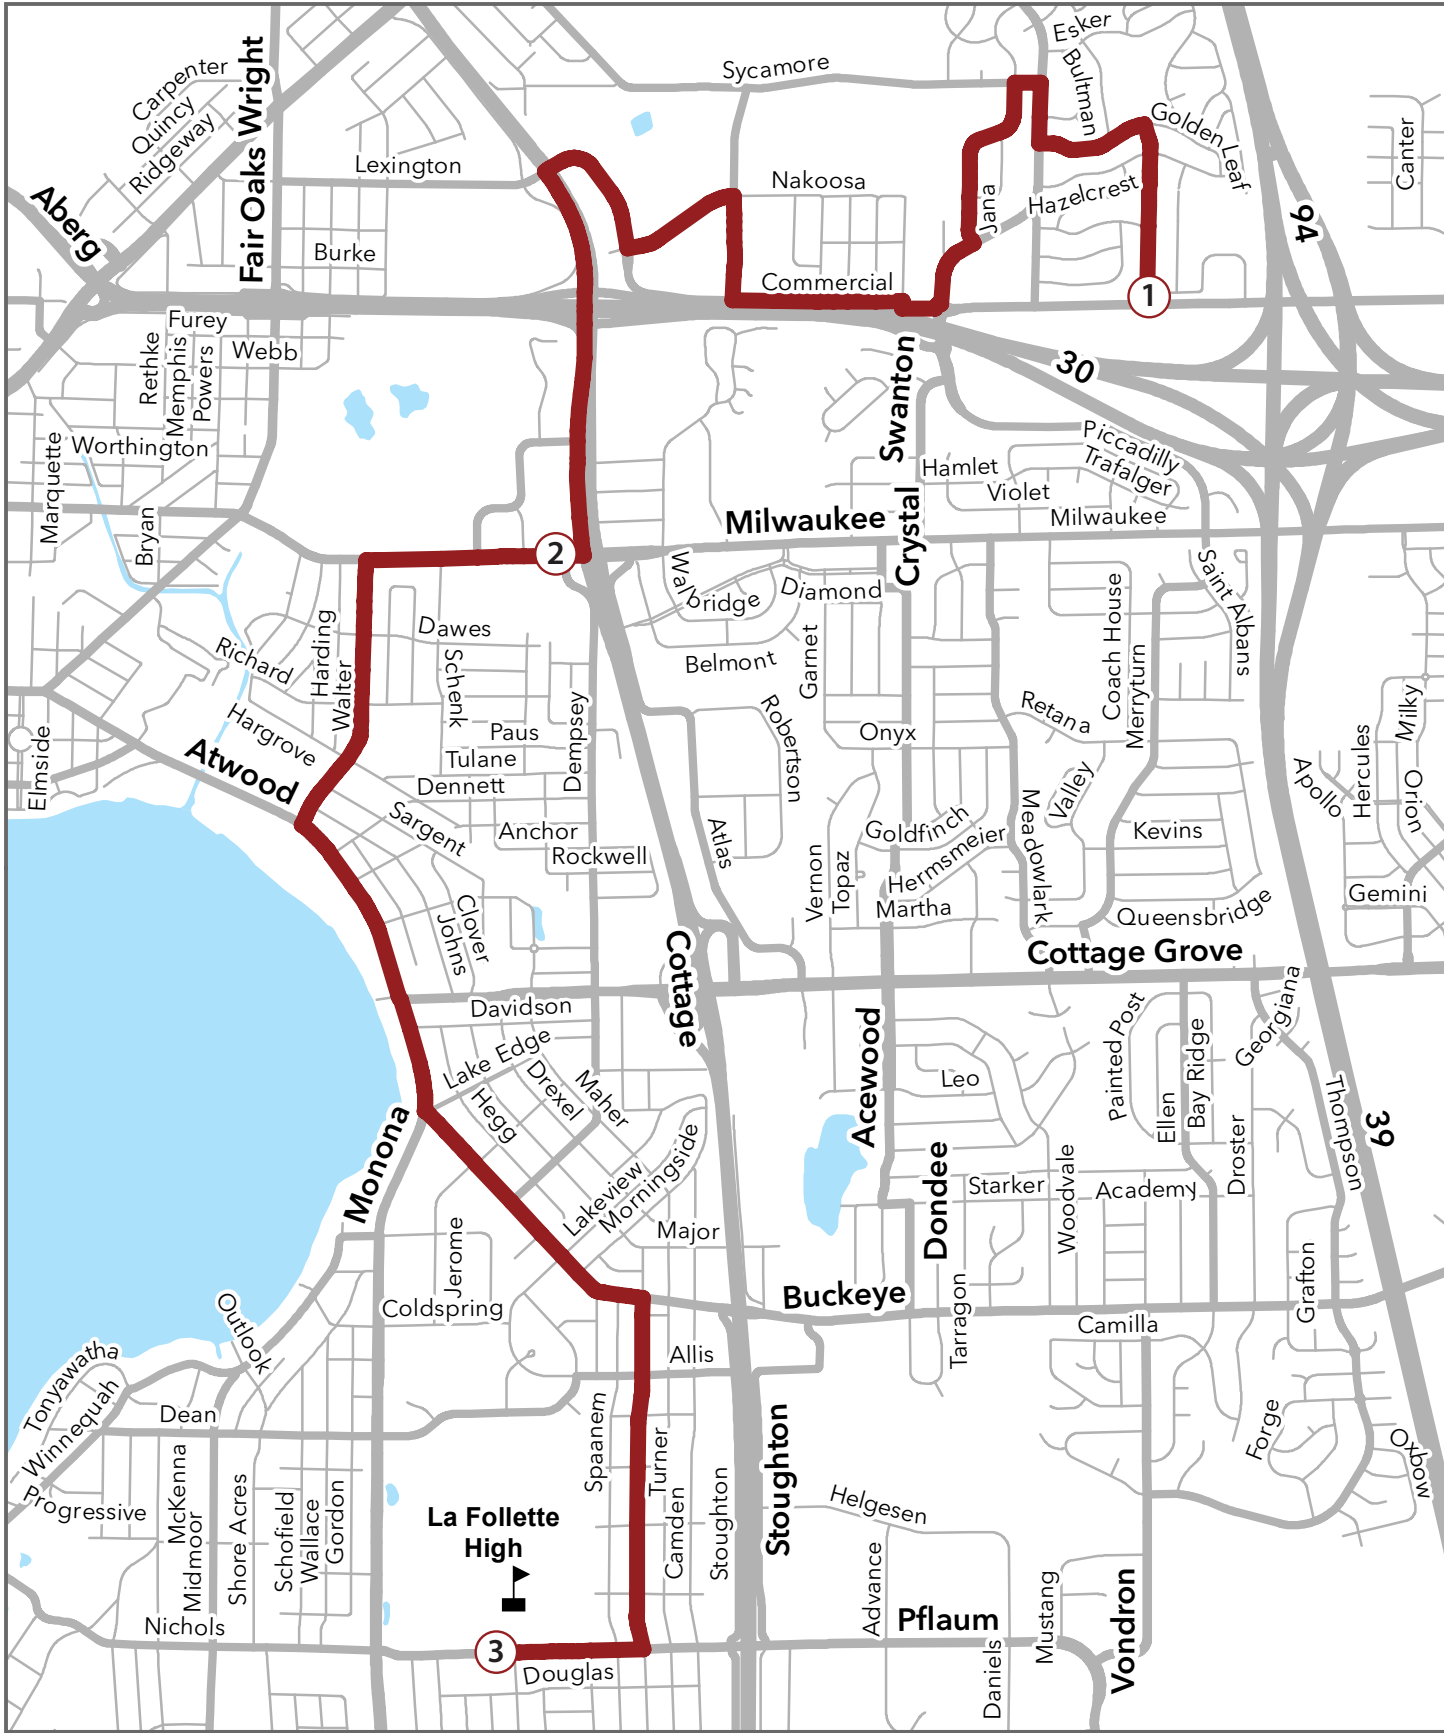

- ① **7:30 AM From : EAGLE CREST DR & FAIRVIEW**
To : 613 LAFOLLETTE
Via EAGLE CREST *PRAIRIE ROSE [S]*
Left GOLDEN LEAF TRL *EAGLE CREST [S]*
Right N THOMPSON DR *GOLDEN LEAF*
Left SYCAMORE AVE *N THOMPSON [S]*
Left JANA LN *ROCKEFELLER [S], N THOMPSON [S]*
Right N THOMPSON DR *COMMERCIAL*
Right COMMERCIAL AVE
Right PULLEY DR
Left COMMERCIAL *REDLAND*
FRONTAGE RD
Right WALSH RD *COMMERCIAL, NAKOOSA*
Left NAKOOSA TRL *WALMART*
Right COMMERCIAL *NAKOOSA*
FRONTAGE RD
Left N STOUGHTON RD
Right USH 51-MILWAUKEE
RAMP
- ② **7:46 AM** Right MILWAUKEE ST *DEMPSEY, W CORPORATE*
Left WALTER ST *MILWAUKEE, DAWES, RICHARD, HARGROVE*
Left ATWOOD AVE *WALTER, MARGARET, COTTAGE GROVE*
Left BUCKEYE RD *MONONA [S]*
Right TURNER AVE
Right PFLAUM RD
- ③ **8:02 AM** ARRIVE PFLAUM @ LAFOLLETTE HIGH

613 - La Follette High

Legend

-  School
-  Route