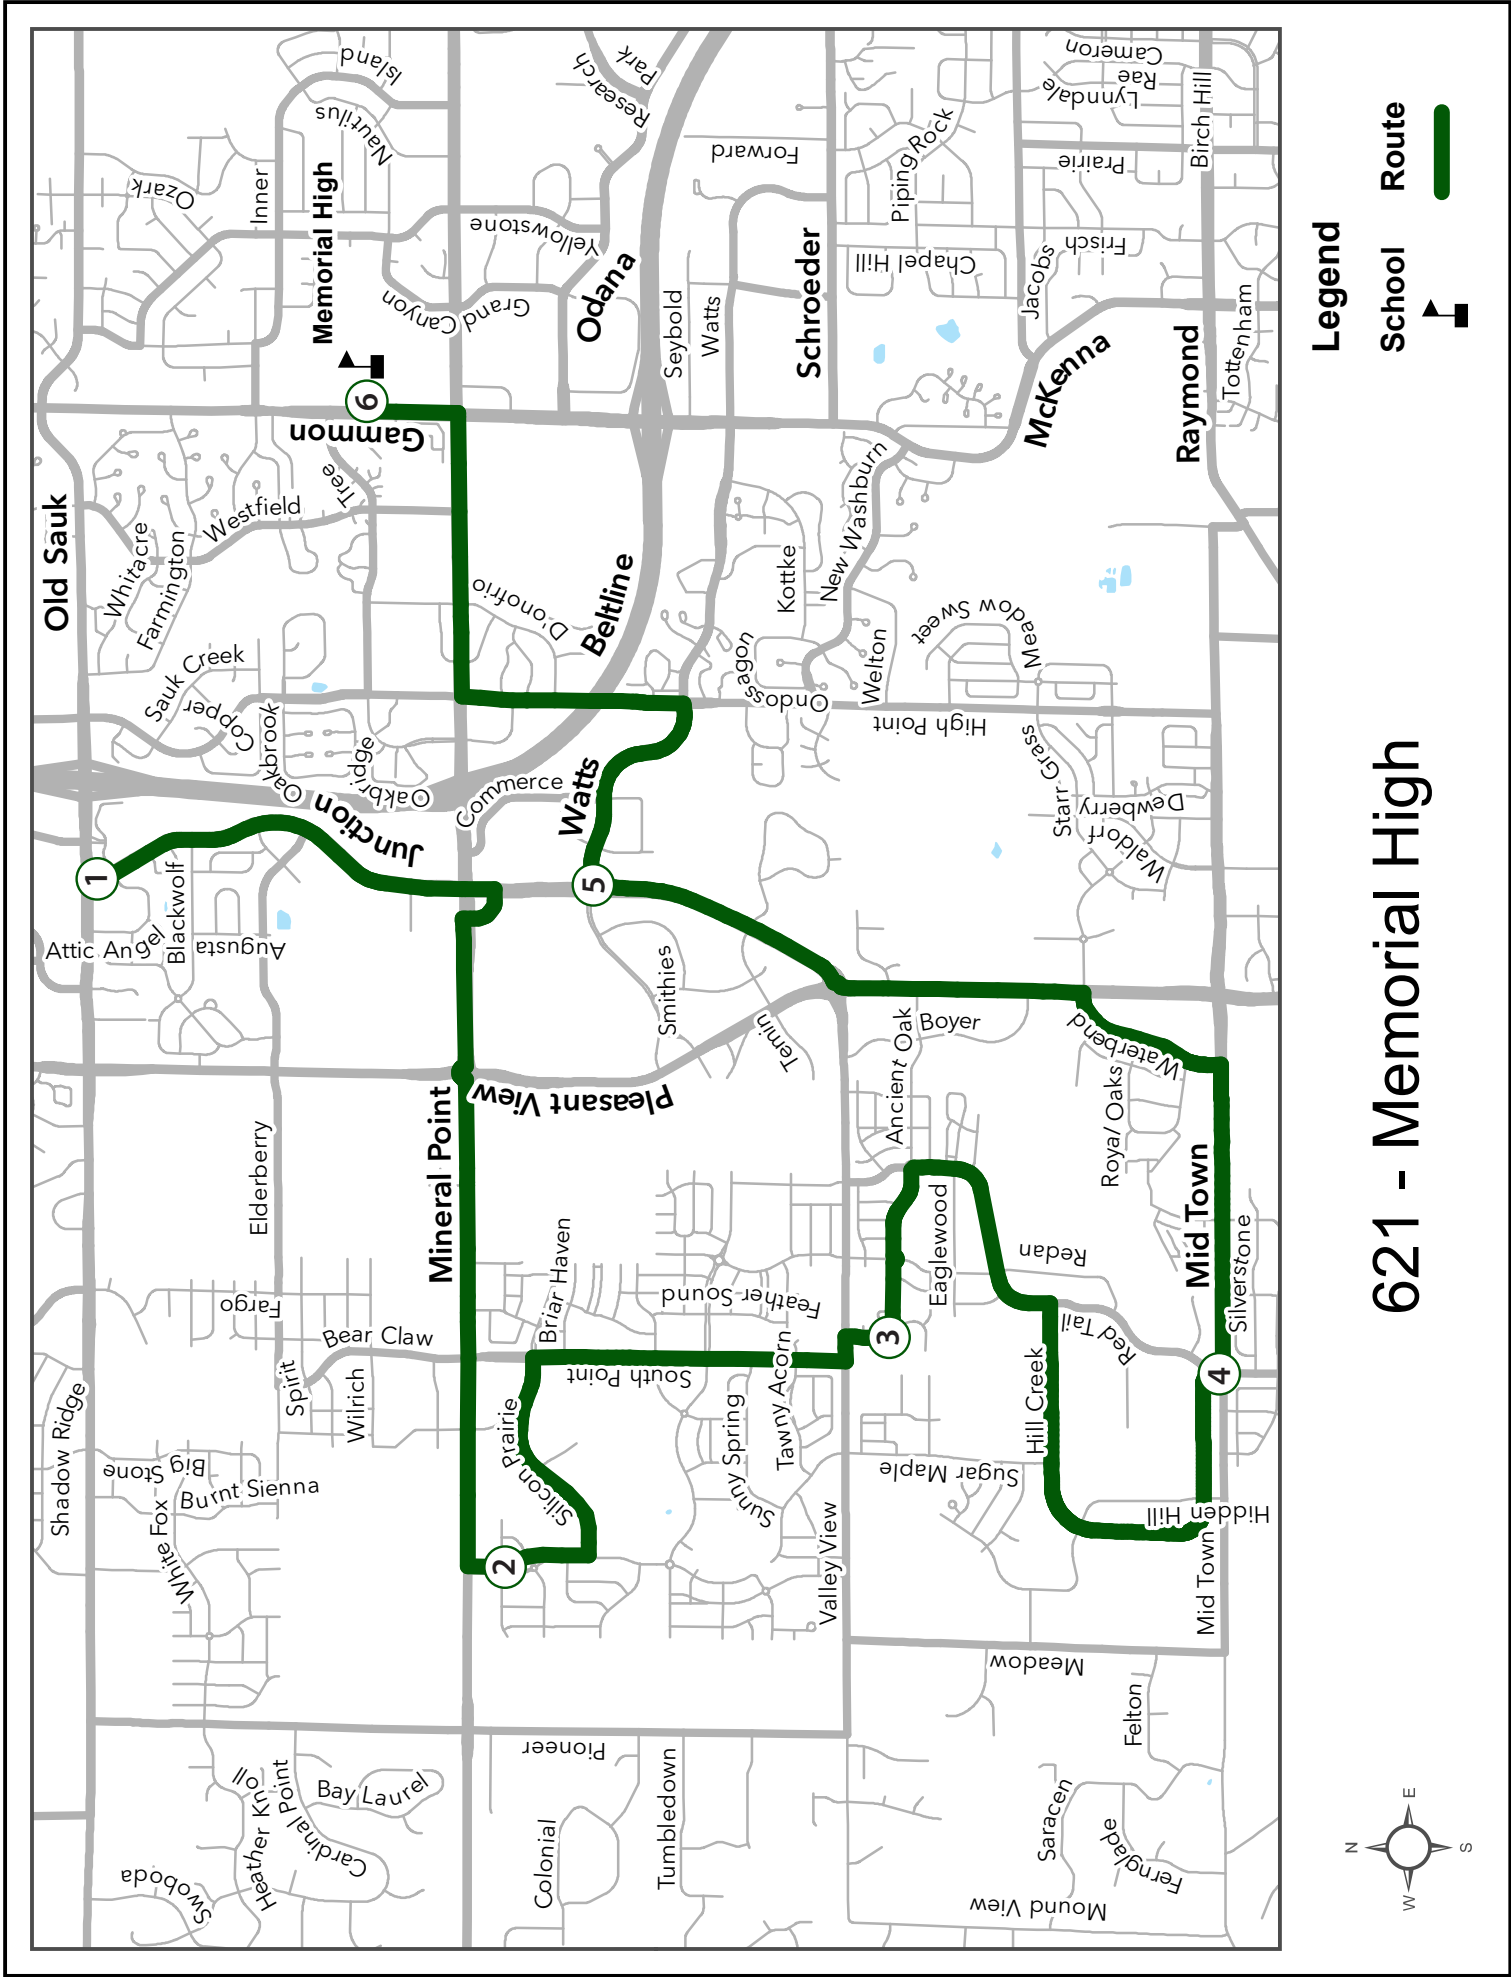

- ① **7:20 AM** **From : JUNCTION RD & OLD SAUK**  
**To : 621 MEMORIAL**
- Via JUNCTION *CITY CENTER W ,U W HEALTH , ELDERBERRY ,PICK N  
SAVE ,  
TARGET , MINERAL POINT*
- Right JUNCTION-MINERAL POINT RAMP  
Left MINERAL POINT RD
- ② **7:27 AM** Left SUGAR MAPLE LN *RUSTLING BIRCH [S]*  
Left SILICON PRAIRIE  
PKWY *SUGAR MAPLE [S]*
- Right SOUTH POINT RD *SILICON PRAIRIE [S], HARVEST MOON [S], TAWNY  
ACORN [S]*
- Left VALLEY VIEW RD  
Right TALL PINES WAY *ANCIENT OAK [S]*
- ③ **7:34 AM** Left ANCIENT OAK LN *REDAN [S],LONE OAK LN [S]*  
Right LONE OAK LN  
To RED TAIL DR *REDAN [S]*  
Right HILL CREEK DR *RED TAIL [S], SUGAR MAPLE [S], TREETOPS [S]*  
Left SHADY POINT DR *HIDDEN HILL [S]*  
To SHADOW WOOD DR *RED TAIL [S]*  
Right RED TAIL DR
- ④ **7:42 AM** Left MID TOWN RD *WOODS , HAWKS LANDING*  
Left WATERBEND DR *FAIRWAY OAKS [S], NELSON [S]*  
Left S PLEASANT VIEW  
RD *WATERBEND [S], ANCIENT OAK [S]*  
Right S JUNCTION RD
- ⑤ **7:49 AM** Right WATTS RD *S JUNCTION , COMMERCE , PRINCETON CLUB*  
Left S HIGH POINT RD *WATTS [S]*  
Right MINERAL POINT  
RD  
Left S GAMMON RD
- ⑥ **7:59 AM** ARRIVE S GAMMON @ MEMORIAL HIGH

**Legend**

- School 
- Route 

**621 - Memorial High**