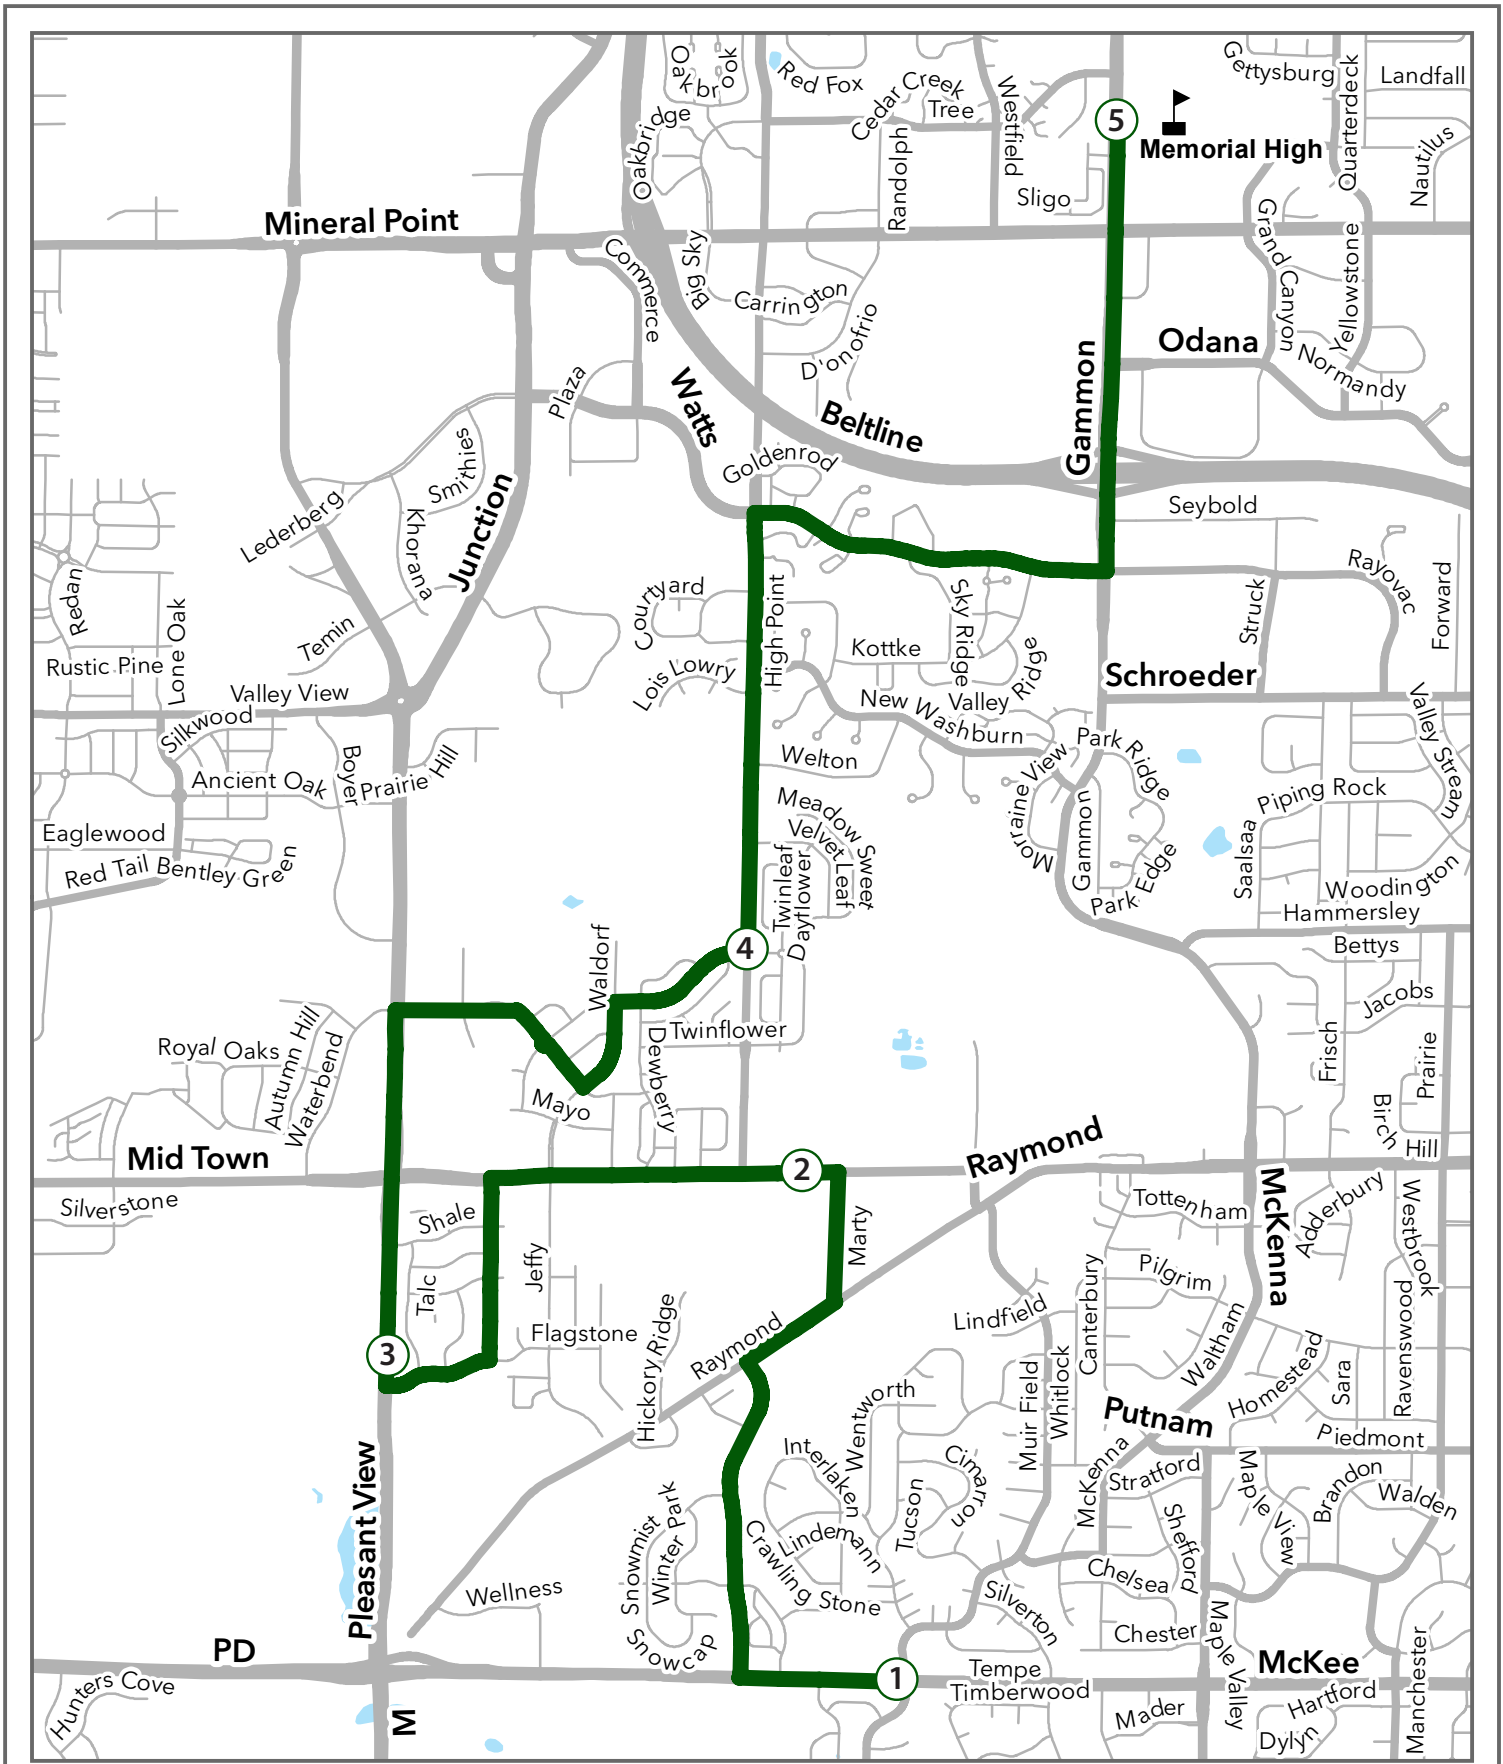

- ① **7:27 AM From : MCKEE & MUIR FIELD**  
**To : 622 MEMORIAL**  
Via MCKEE *SNOWY [S]*  
Right S HIGH POINT *MCKEE [S], MCKEE [S], STRATTON [S],*  
RD *SNOWMIST [S], RAYMOND [S]*  
Right RAYMOND RD  
Left MARTY RD
- ② **7:33 AM** Left MID TOWN RD *PROVINCE HILL [S], DEWBERRY [S], WALDORF*  
Left MICA RD *MID TOWN [S], FLAGSTONE [S]*  
Right FLAGSTONE DR
- ③ **7:38 AM** Right S PLEASANT *FLAGSTONE [S], MID TOWN [S]*  
VIEW RD  
Right MANSION HILL *S PLEASANT VIEW [S]*  
AVE  
Left WALDORF BLVD *MANSION HILL*  
Right STARR GRASS *WALDORF*  
DR
- ④ **7:44 AM** Left HIGH POINT *STARR GRASS*  
Right WATTS RD *S HIGH POINT , S BURBERRY , SKY RIDGE ,*  
*WALMART*  
Left S GAMMON RD
- ⑤ **7:55 AM** ARRIVE S GAMMON @ MEMORIAL HIGH

# 622 - Memorial High

## Legend

School

Route