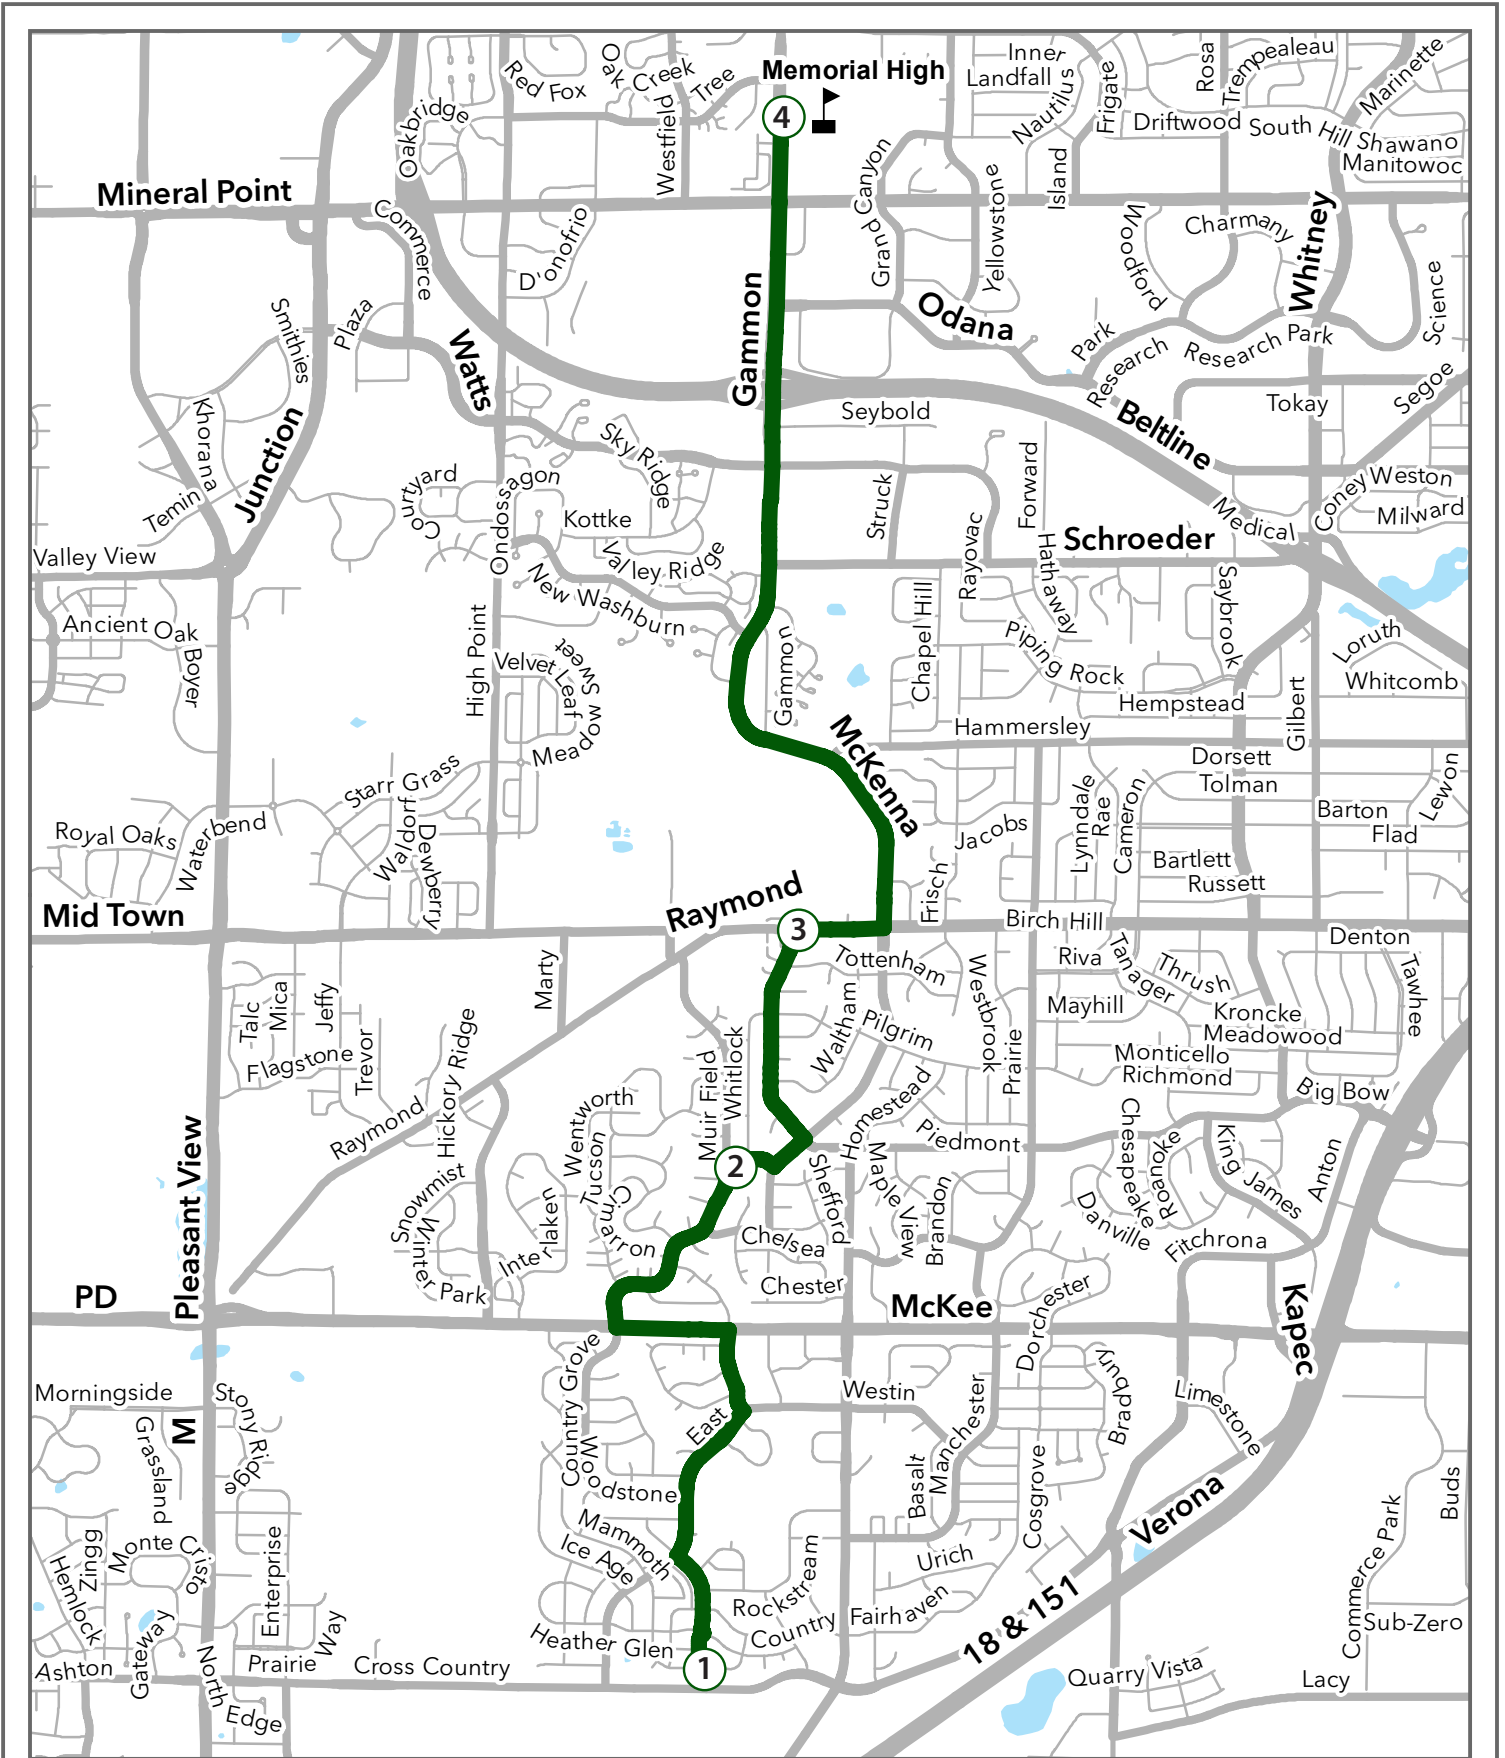

- ① **7:32 AM** From : **STONEBRIDGE DR & DRUMLIN**
To : **624 MEMORIAL**
Via STONEBRIDGE *AVALON [S]*
Right EAST PASS *STONEBRIDGE [S], WOODSTONE [S], TANGLEWOOD [S]*
Left TANGLEWOOD DR *BIRCHSTONE [S]*
Left MCKEE RD *TANGLEWOOD*
MCKEE , TUCSON , SILVERTON , CARNWOOD ,
- ② **7:39 AM** Right MUIR FIELD RD *LANCASTER*
Right LANCASTER LN
Left MCKENNA BLVD *LANCASTER [S]*
Left CANTERBURY RD *WALTHAM [S], PILGRIM [S],*
Right RAYMOND RD *CANTERBURY*
RAYMOND , PARK HEIGHTS , HAMMERSLEY , ELVER PARK ,
- ③ **7:47 AM** Left MCKENNA BLVD *MORRAINE VIEW*

To S GAMMON RD *GAMMON , SCHROEDER*
- ④ **7:58 AM** ARRIVE S GAMMON @ MEMORIAL HIGH [M600]

624 - Memorial High

Legend

School

Route