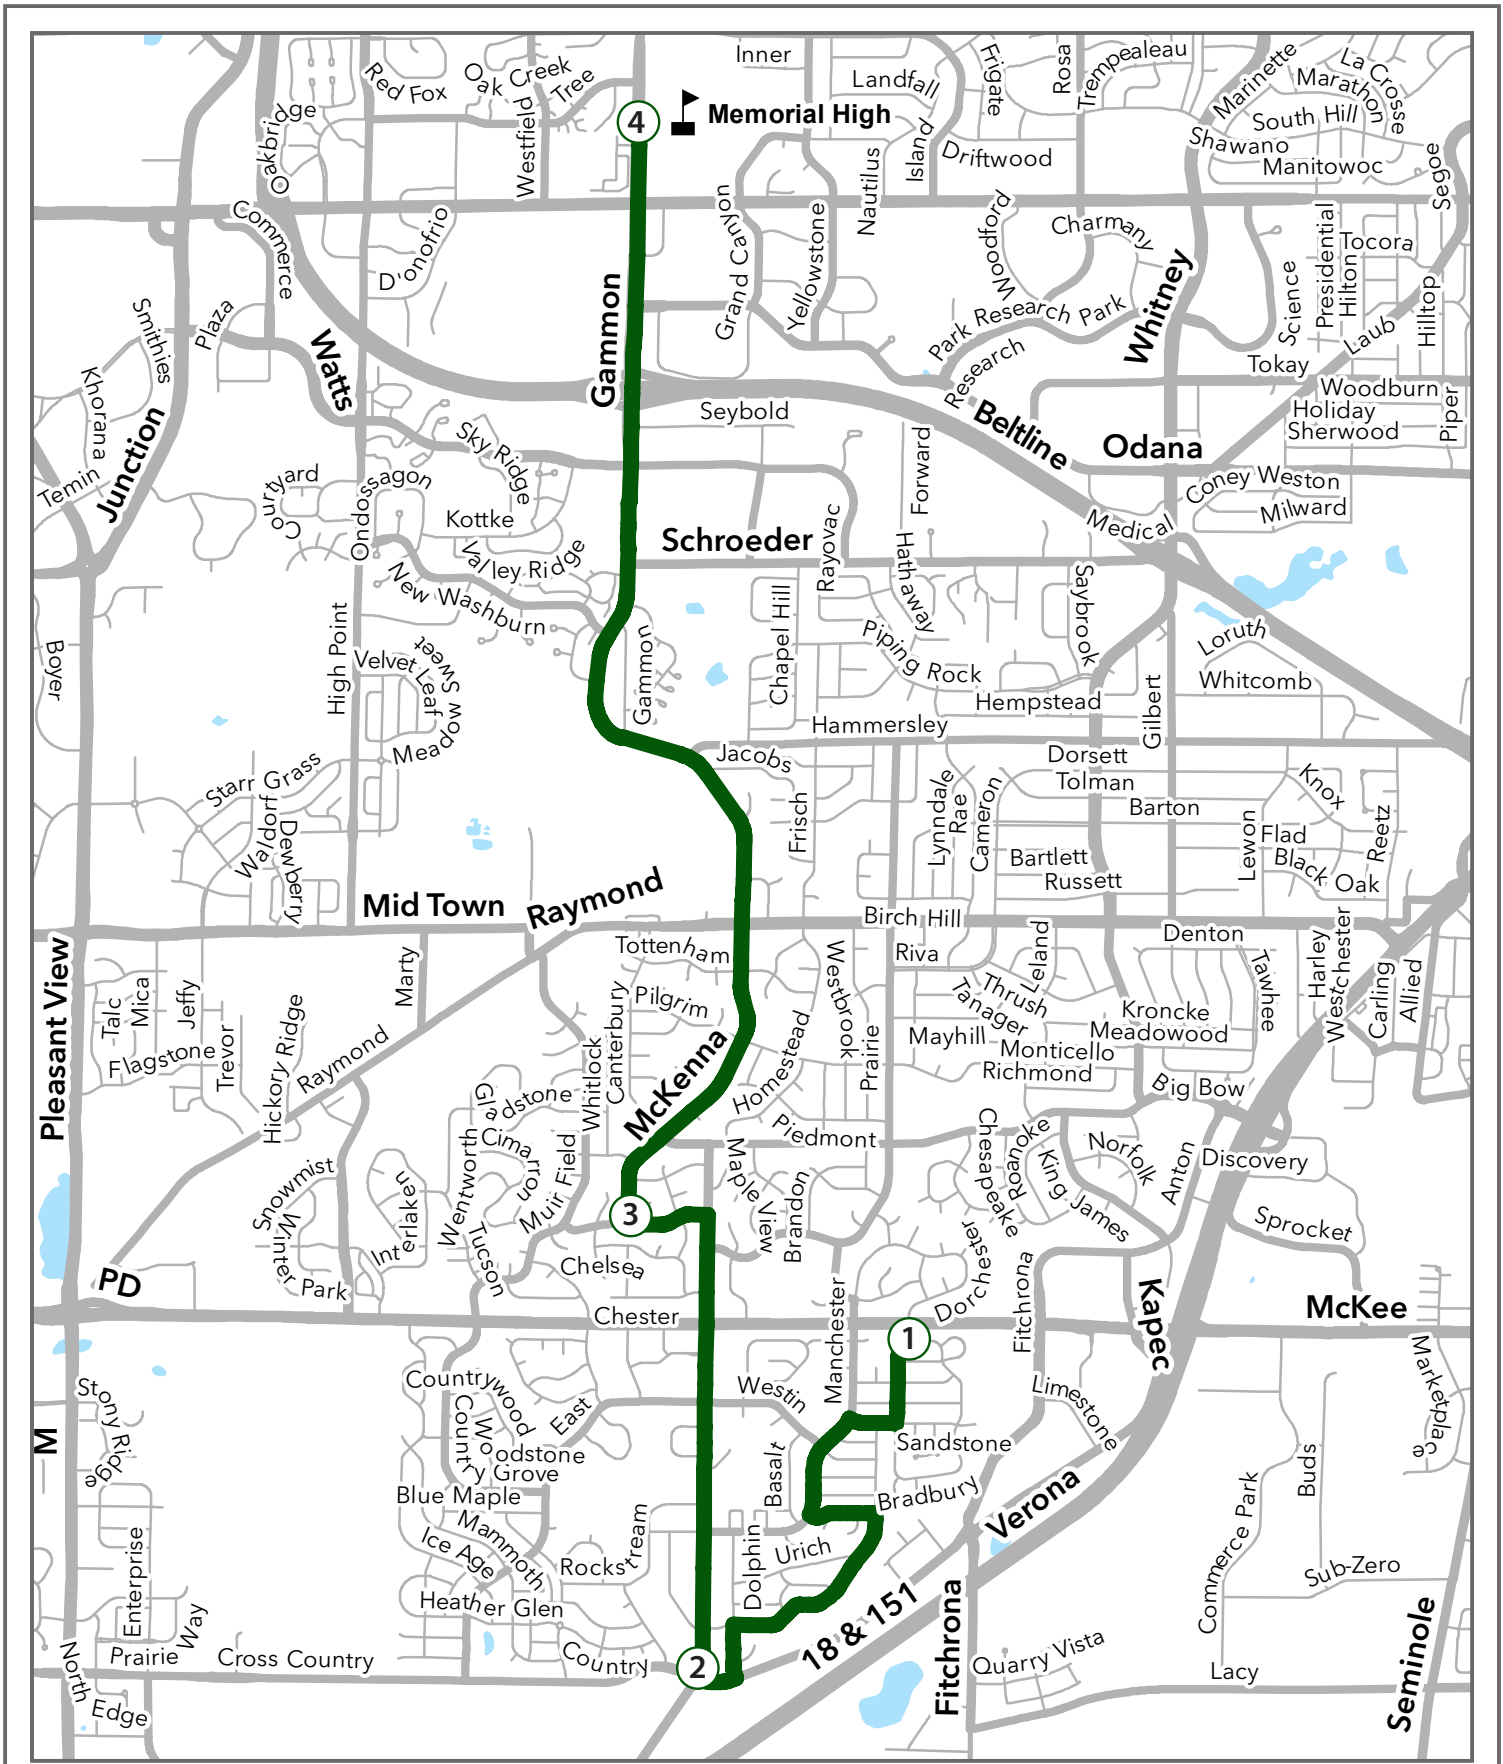

- ① **7:28 AM** From : DORCHESTER WAY & MCKEE
To : 625 MEMORIAL
Via DORCHESTER WAY SANDSTONE [S]
Right SANDSTONE DR
Left MANCHESTER RD WESTIN [S]
Left TILLER TRL MANCHESTER [S], COSGROVE [S]
Right COSGROVE DR TONKINESE [S]
To FAIRHAVEN RD DOLPHIN [S]
Left DOLPHIN DR
Right NESBITT RD
- ② **7:36 AM** Right MAPLE GROVE DR NESBITT , MANCHESTER , WESTIN , MCKEE
Left CARNWOOD RD MAPLE GROVE [S]
- ③ **7:42 AM** Right MCKENNA BLVD CARNWOOD [S], LANCASTER [S], PILGRIM [S],
RAYMOND ,
PARK HEIGHTS , HAMMERSLEY , ELVER PARK ,
MORRAINE VIEW
- To S GAMMON RD GAMMON , SCHROEDER
- ④ **7:57 AM** ARRIVE S GAMMON @ MEMORIAL HIGH

625 - Memorial High

Legend

School 

Route 