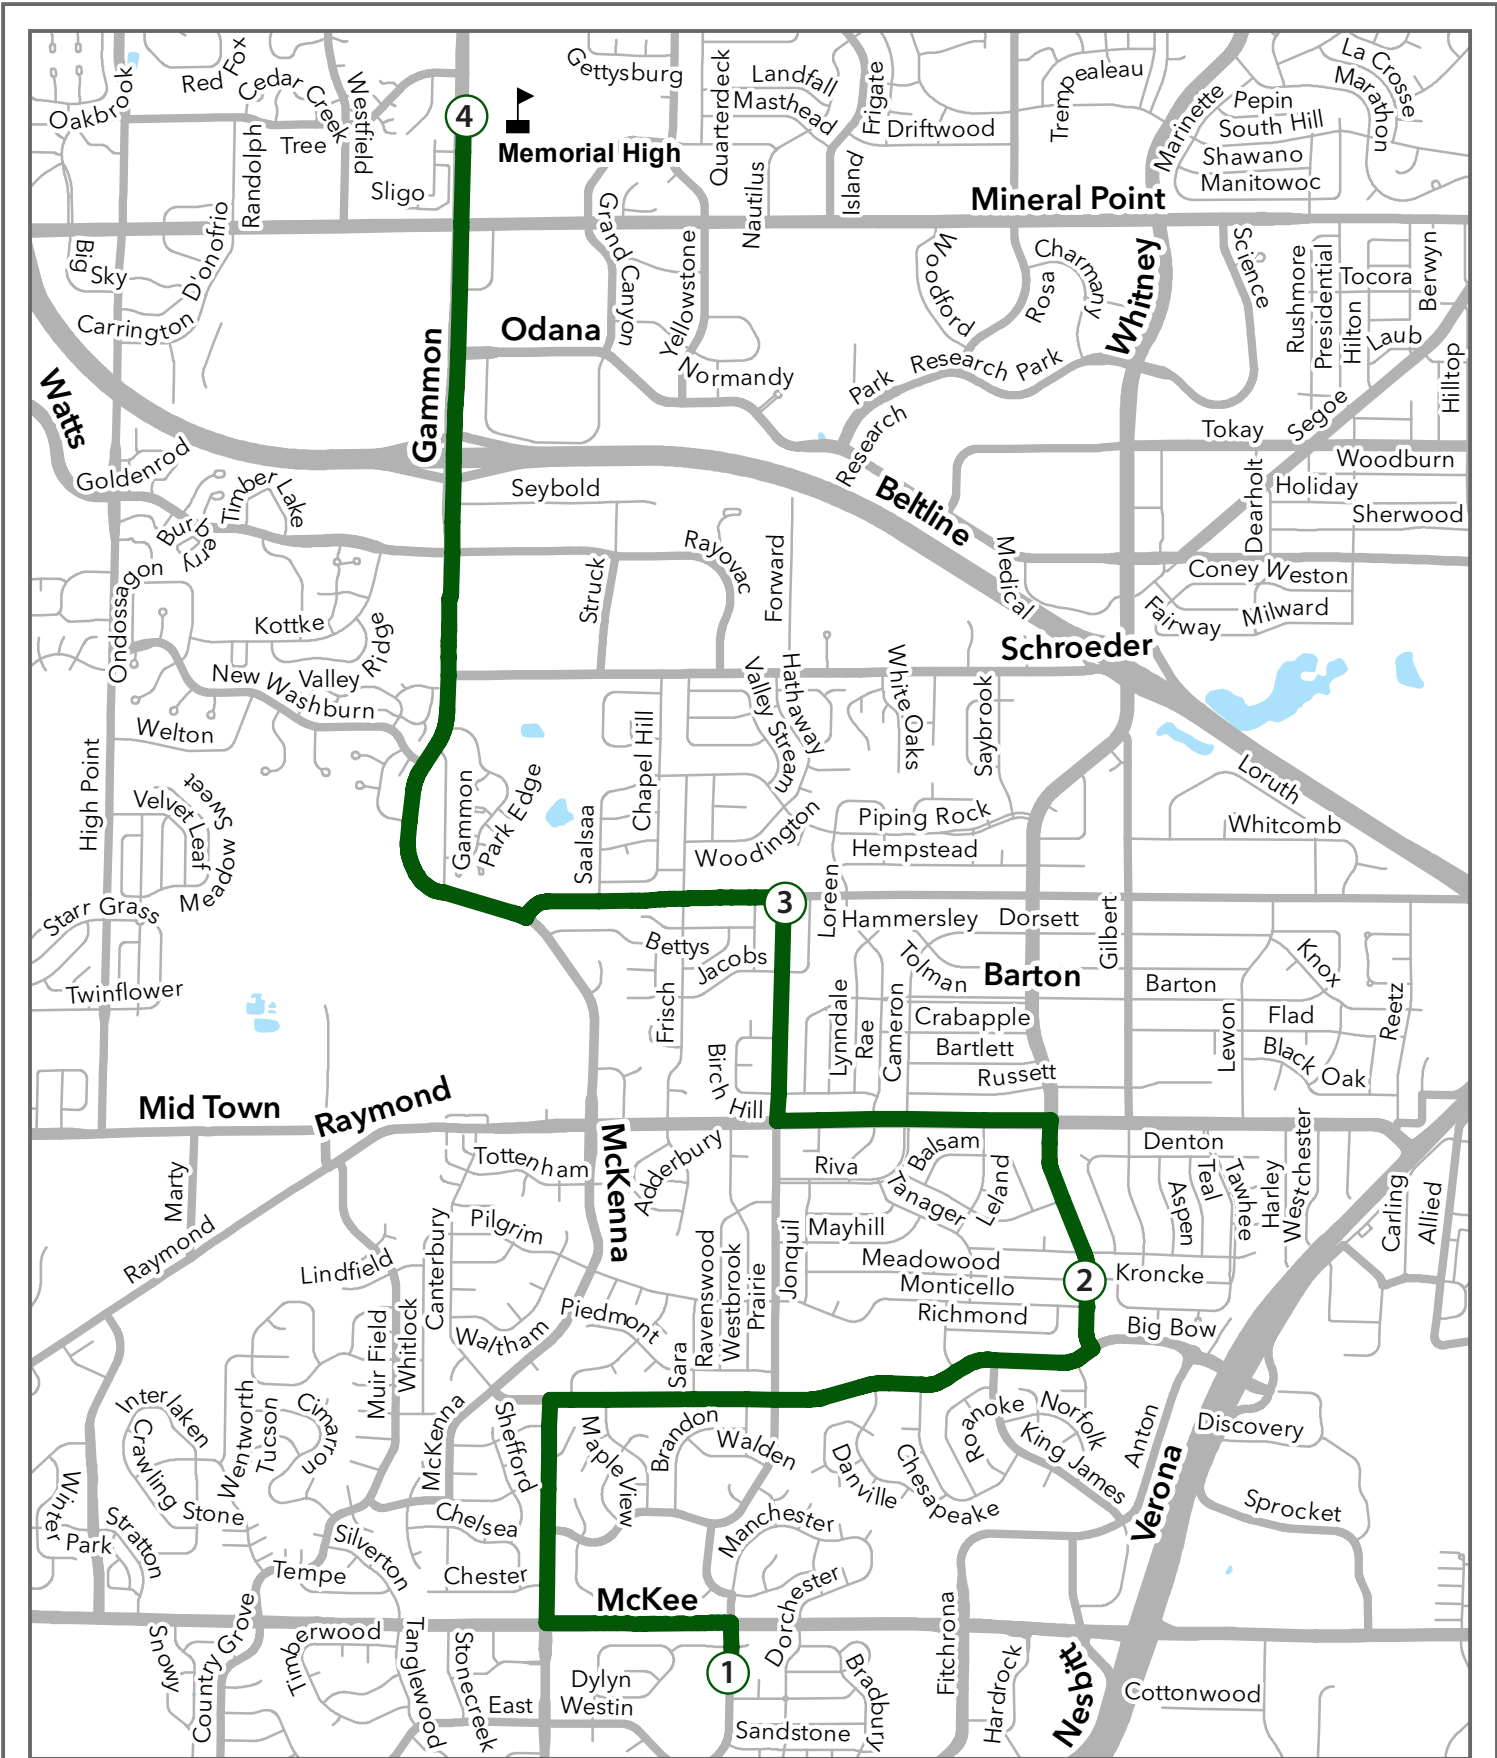

- ① **7:32 AM** From : MANCHESTER RD & HARTFORD
To : 626 MEMORIAL
Left MCKEE RD
Right MAPLE GROVE DR *MCKEE , CHESTER [S]*
Right PUTNAM RD *SARA [S]*
TO WILLIAMSBURG WAY *PRAIRIE [S], DANVILLE [S]*
- ② **7:40 AM** Left S WHITNEY WAY *KRONCKE [S]*
Left RAYMOND RD *S WHITNEY , LELAND , CAMERON*
Right PRAIRIE RD *RAYMOND [S], LOMAX [S], JACOBS [S]*
- ③ **7:45 AM** Left HAMMERSLEY RD *PRAIRIE [S], FRISCH [S], SAALSAA [S]*

Right MCKENNA BLVD *HAMMERSLEY , ELVER PARK , MORRAINE VIEW*

TO S GAMMON RD *GAMMON , SCHROEDER*
- ④ **8:00 AM** ARRIVE S GAMMON @ MEMORIAL HIGH

626 - Memorial High

Legend

School

Route