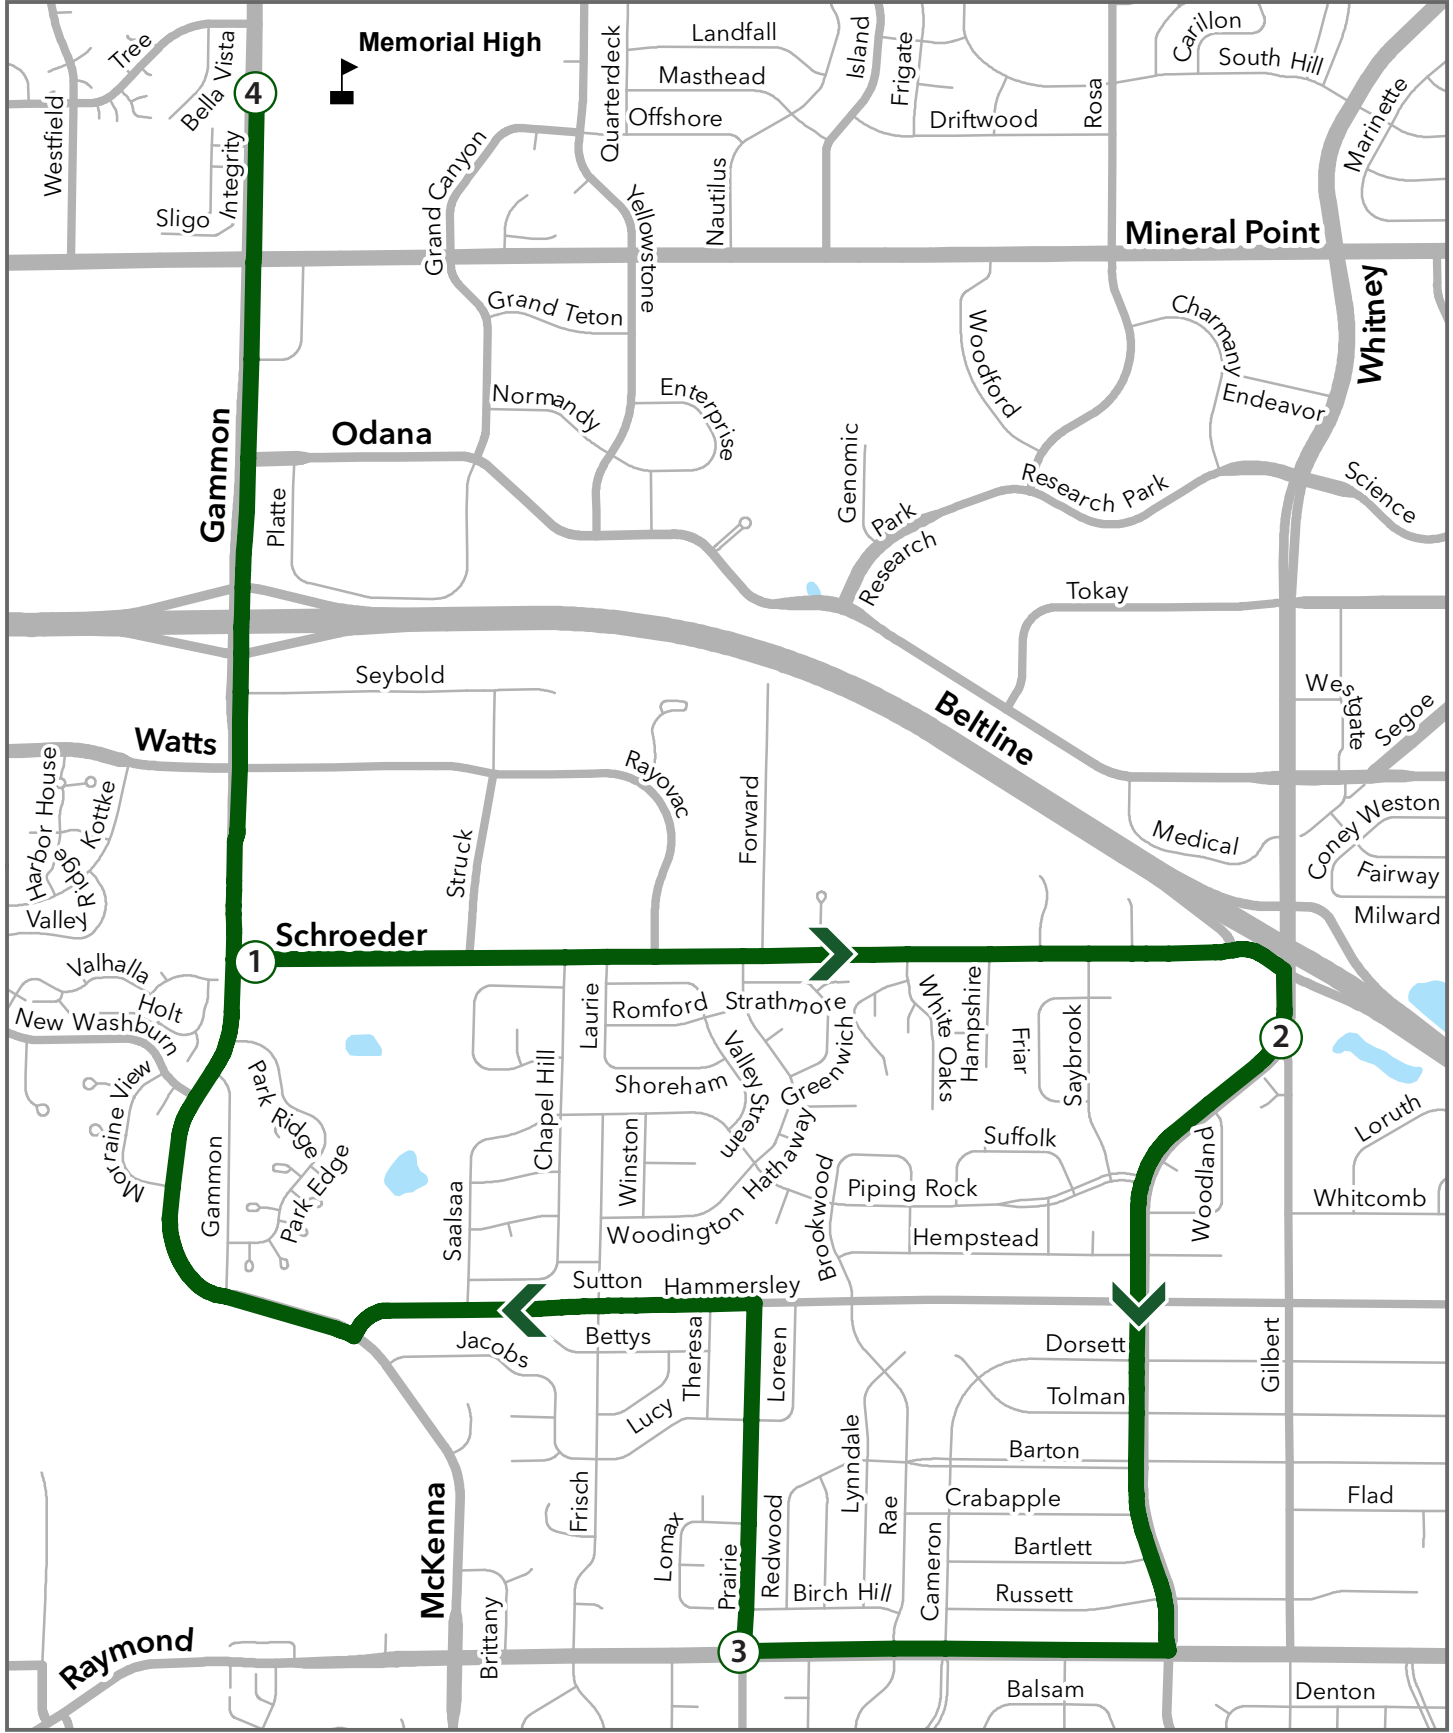

- ① **7:36 AM** From : SCHROEDER RD & S GAMMON  
To : 627 MEMORIAL  
Via SCHROEDER STRUCK , CHAPEL HILL , RAYOVAC , FORWARD  
WHITE OAKS , SAYBROOK , HIGHWAY RAMP
- ② **7:41 AM** Right S WHITNEY WAY GILBERT , PIPING ROCK , HAMMERSLEY , TOLMAN , BARTLETT  
Right RAYMOND RD S WHITNEY , LELAND , CAMERON
- ③ **7:47 AM** Right PRAIRIE RD RAYMOND [S], LOMAX [S], JACOBS [S]  
Left HAMMERSLEY RD PRAIRIE [S], FRISCH [S], SAALSAA [S]  
Right MCKENNA BLVD HAMMERSLEY , ELVER PARK , MORRAINE VIEW  
TO S GAMMON RD GAMMON , SCHROEDER
- ④ **8:00 AM** ARRIVE S GAMMON @ MEMORIAL HIGH

# 627 - Memorial High

**Legend**

School 

Route 