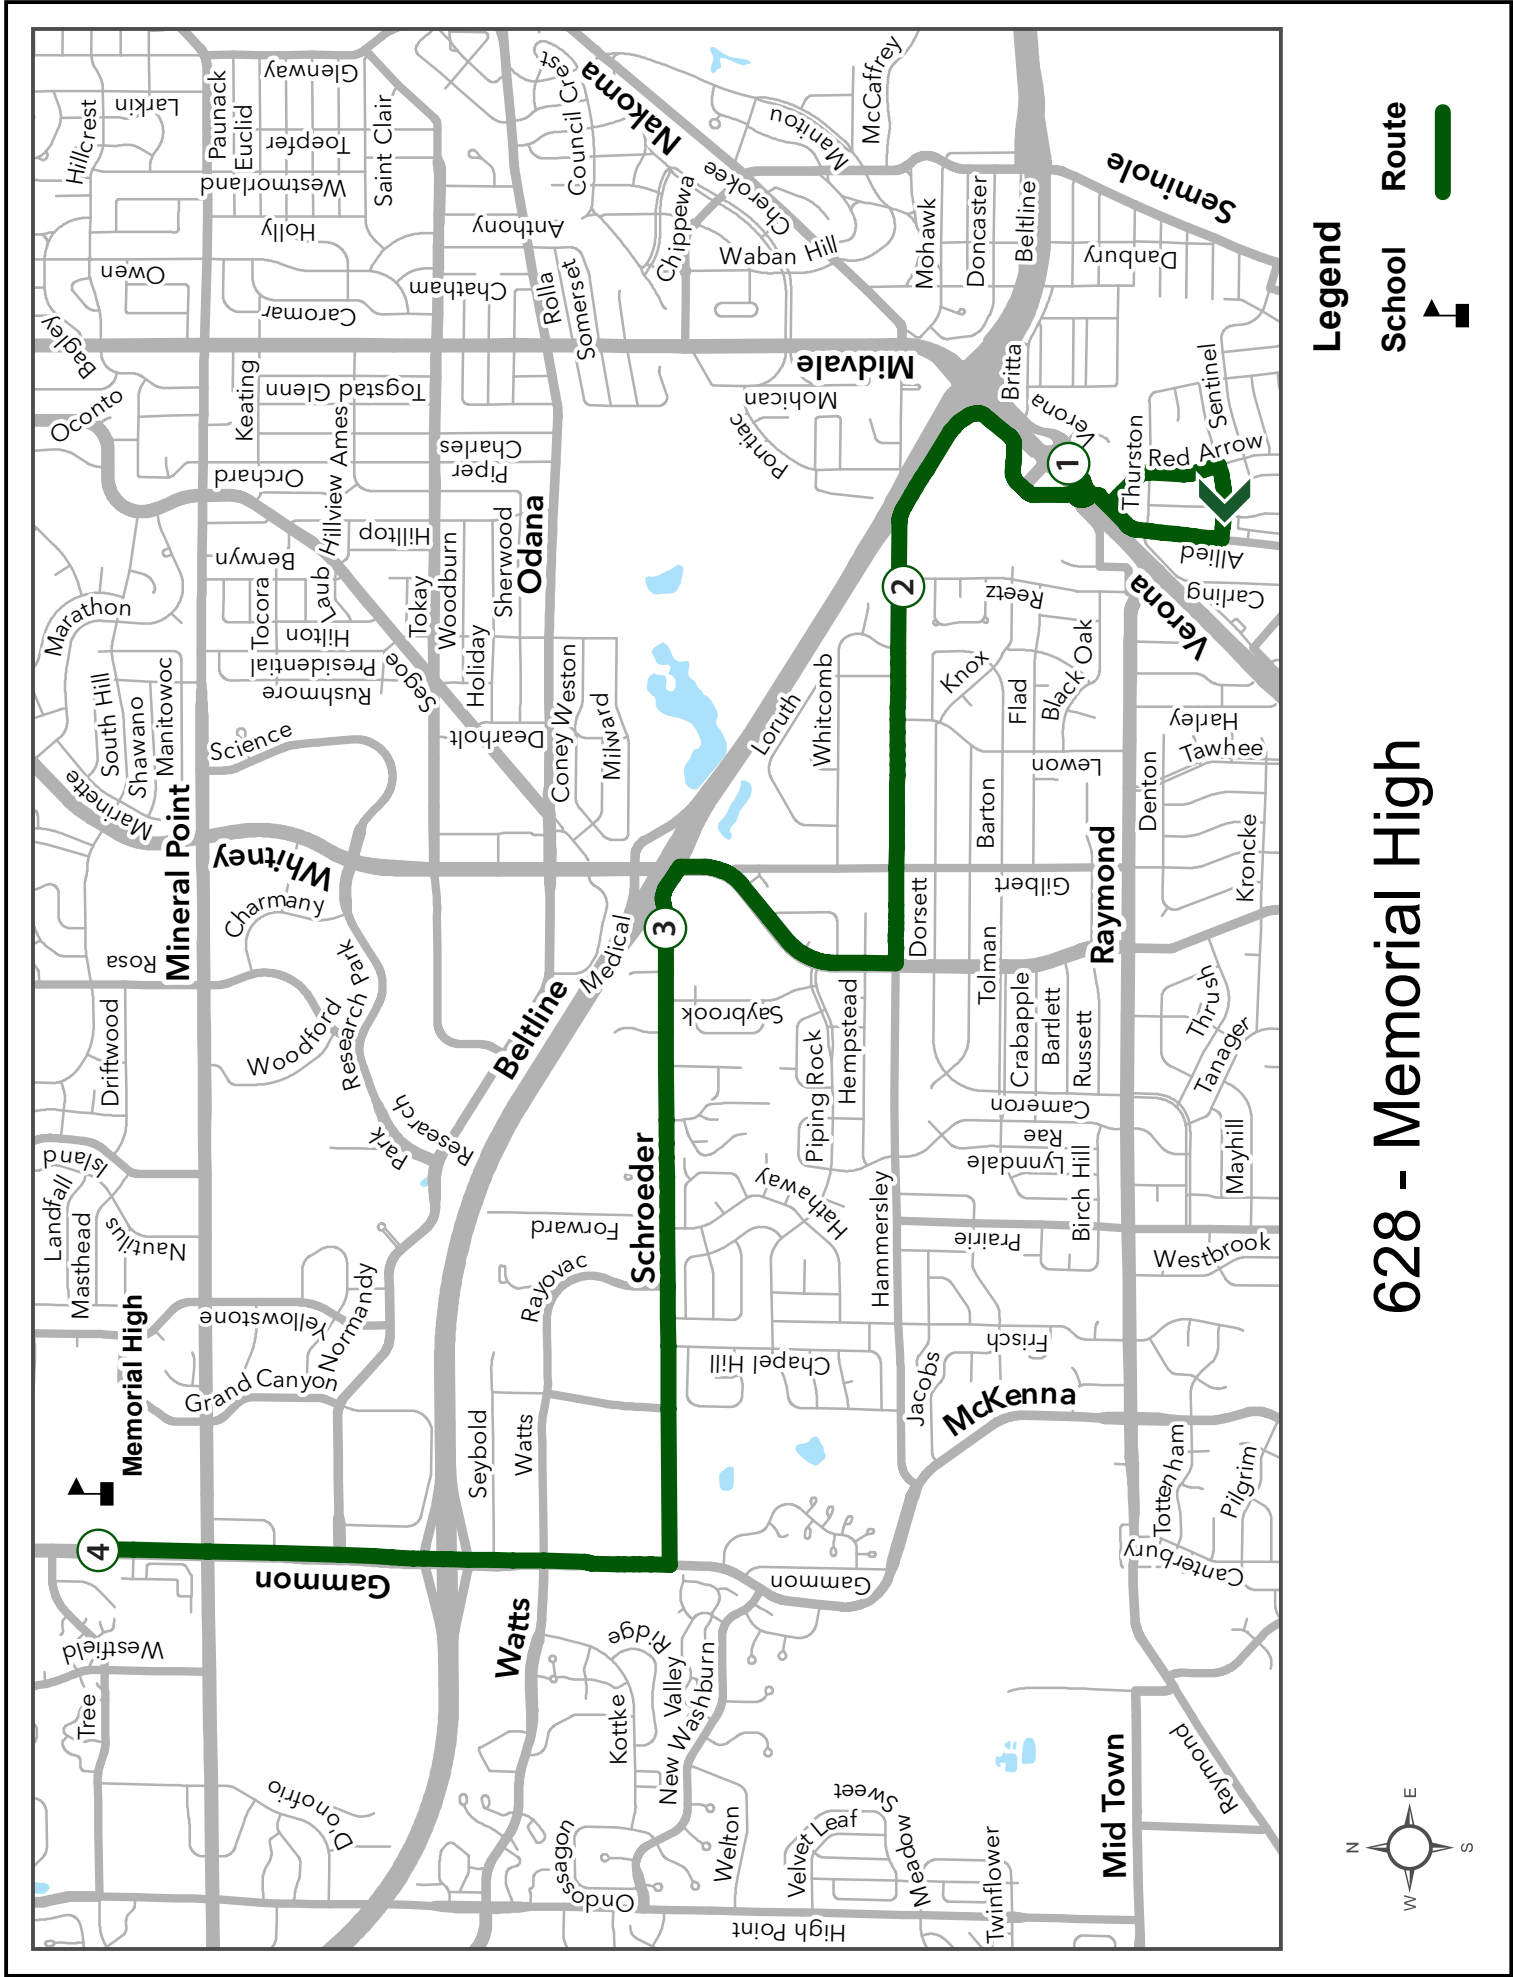

- ① **7:31 AM From : VERONA FRONTAGE RD E & ATTICUS**
To : 628 MEMORIAL
Left RED ARROW TRL *VERONA E , THURSTON , JENEWEIN*
Right JENEWEIN RD
Right ALLIED DR *JENEWEIN [S], THURSTON [S]*
To E VERONA FRONTAGE
RD *RED ARROW [S]*
Continue W VERONA
FRONTAGE RD *SUMMIT , BELTLINE S*
- ② **7:41 AM To HAMMERSLEY RD**
Right S WHITNEY WAY *REETZ , WHITCOMB [S], LEWON [S],
GILBERT [S]*
*HAMMERSLEY , PIPING ROCK , GILBERT
HIGHWAY RAMP , SAYBROOK , WHITE*
- ③ **7:47 AM**
Left SCHROEDER RD *OAKS , FORWARD ,
RAYOVAC , CHAPEL HILL , STRUCK*
Right S GAMMON RD *SCHROEDER*
- ④ **7:57 AM ARRIVE S GAMMON @ MEMORIAL HIGH**

628 - Memorial High

Legend

- School 
- Route 