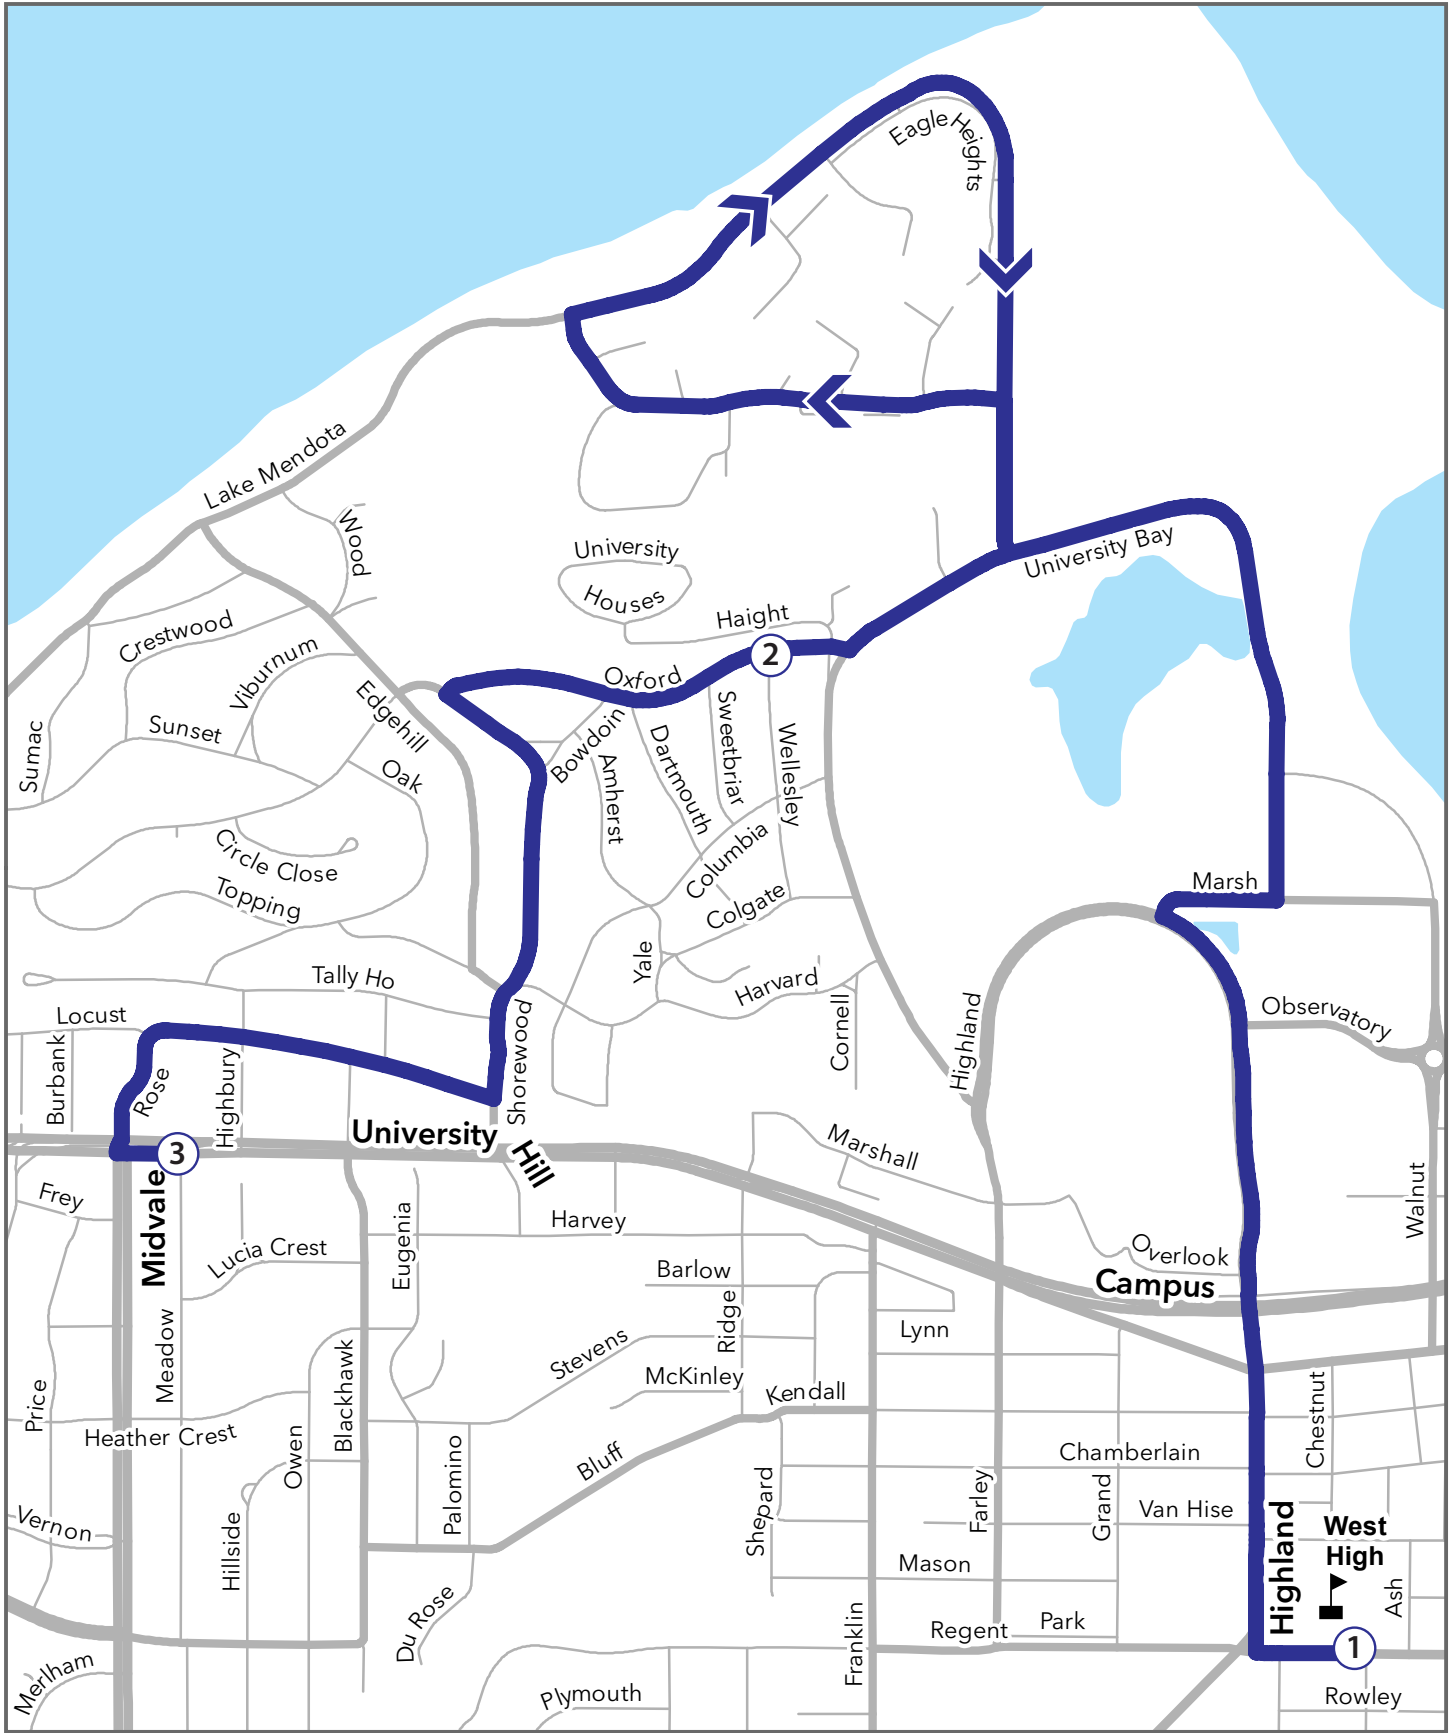

- ① **3:47 PM** From : REGENT ST (West High)  
To : 631 SHOREWOOD  
Right HIGHLAND AVE  
Right MARSH DR  
Left UNIVERSITY BAY DR UNIVERSITY BAY  
Right LAKE MENDOTA DR  
Left EAGLE HEIGHTS DR Lot E ,Lot F ,Shelter ,Lot M  
Right LAKE MENDOTA DR Lot N ,Lot P ,Lot Q ,Lot R ,Eagle Heights  
Right UNIVERSITY BAY DR
- ② **4:03 PM** Right OXFORD RD Wellesley [S],Bowdoin [S]  
Left SHOREWOOD BLVD Bowdoin [S],Topping [S], Locust [S]  
Right LOCUST DR Western [S],Highbury [S]  
To ROSE PL
- ③ **4:10 PM** Left UNIVERSITY AVE

# 631 - Shorewood

## Legend

- School
- Route