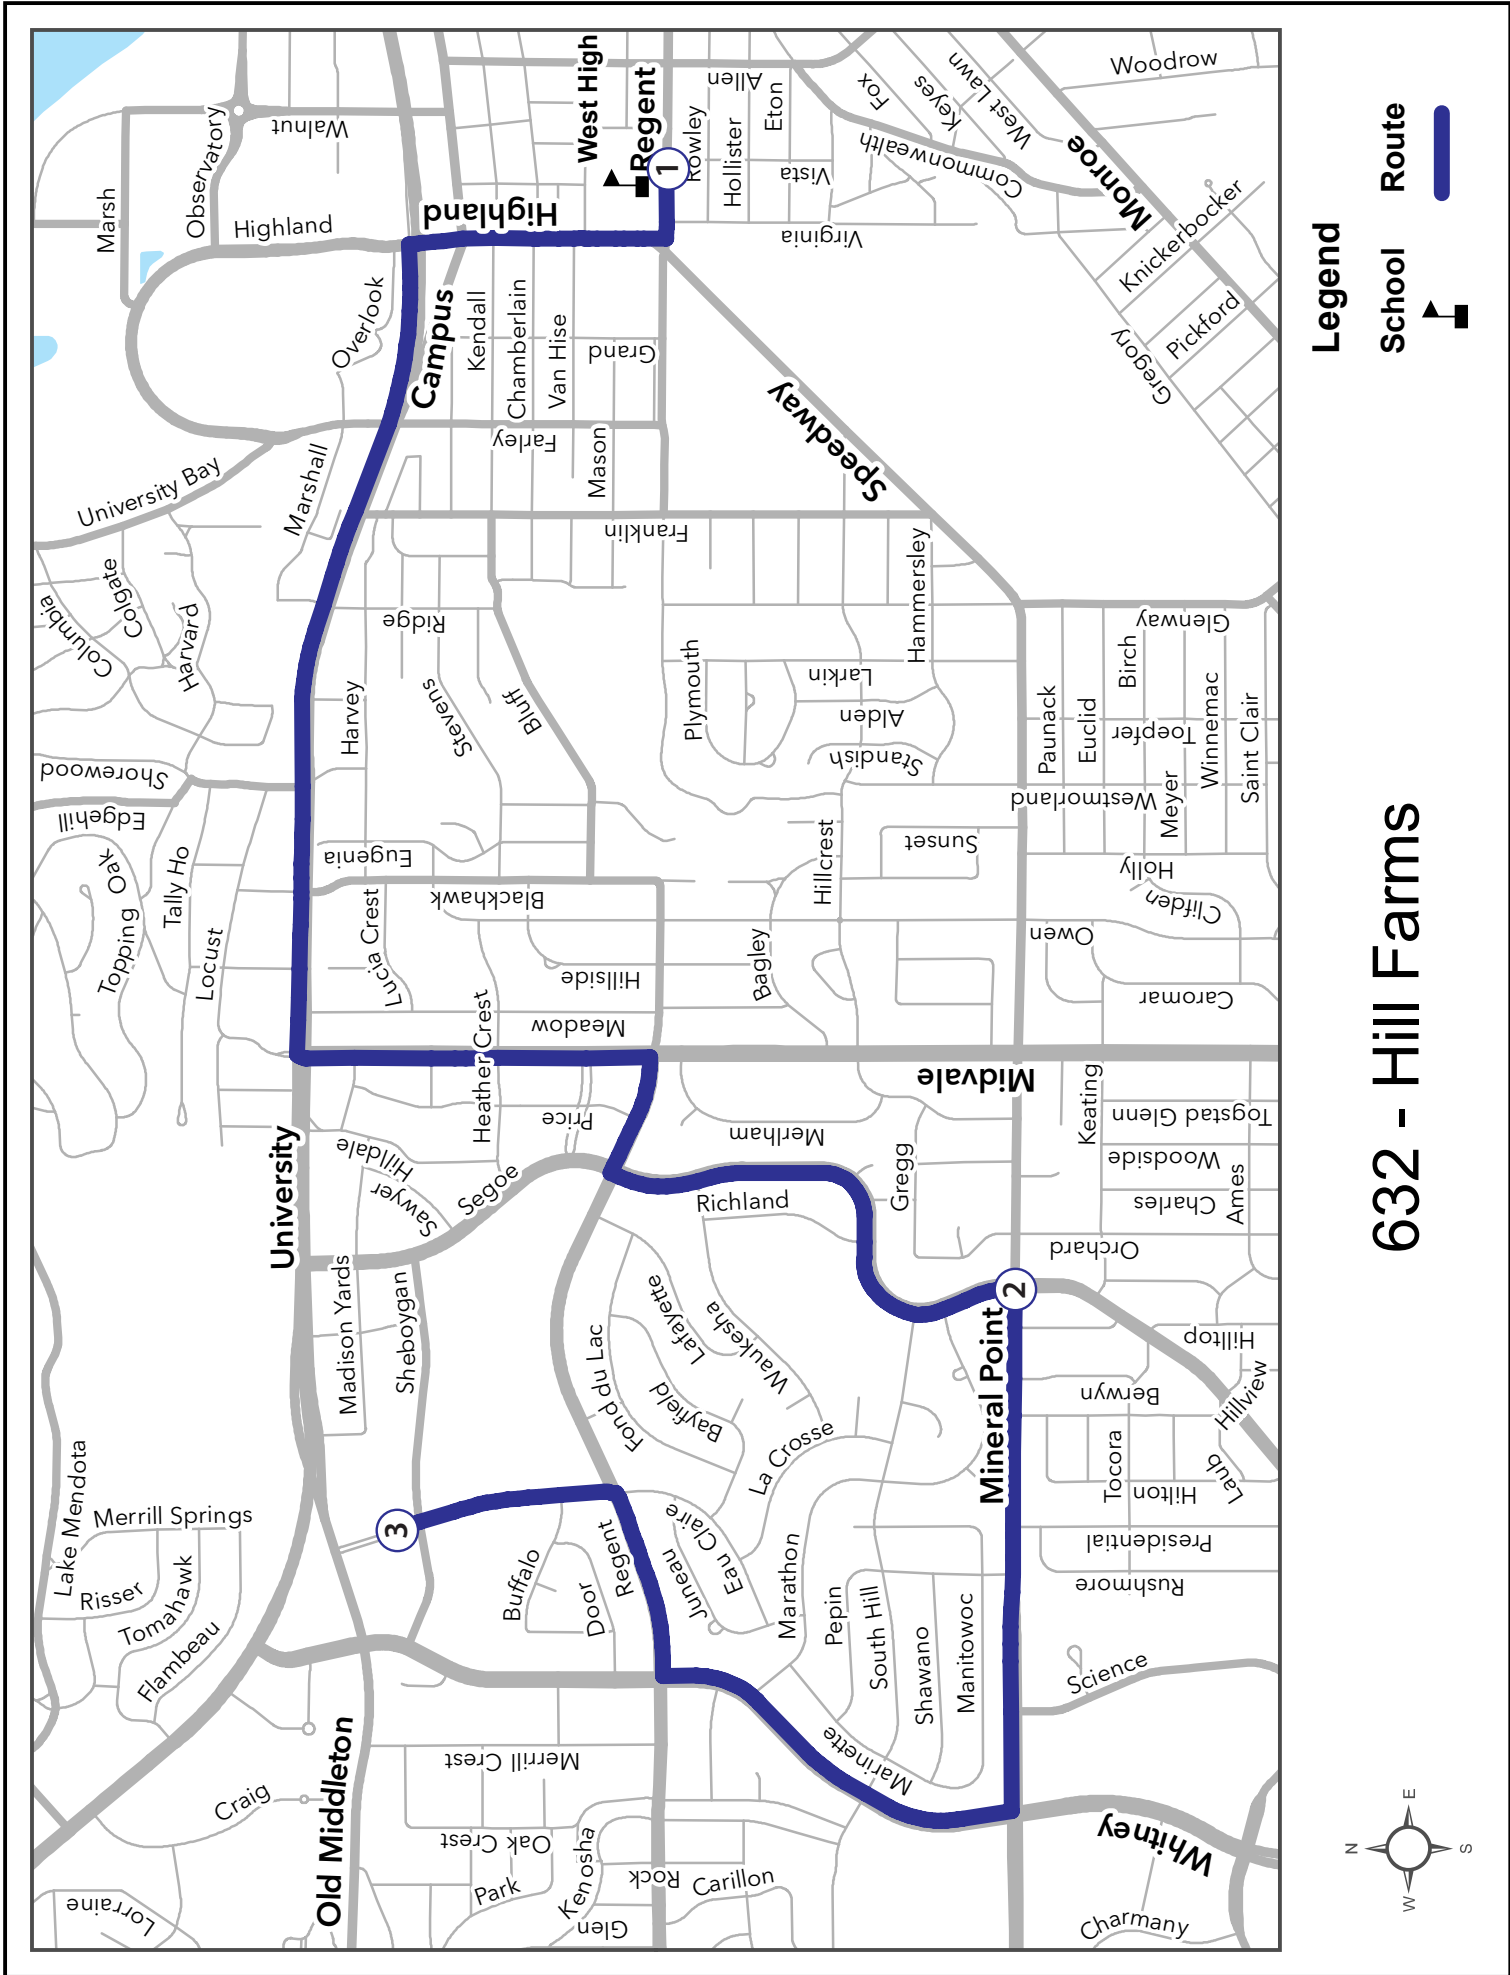

- ① **3:47 PM** From : REGENT ST (West High)  
To : 632 HILL FARMS  
Right HIGHLAND AVE  
Cross University  
Left HIGHLAND-CAMPUS RAMP  
To UNIVERSITY AVE  
Left N MIDVALE BLVD                    *UNIVERSITY [S], HILLDALE ROW [S], REGENT [S]*  
Right REGENT ST                         *PRICE*
- Left S SEGOE RD                         *REGENT , WAUKESHA , RICHLAND*
- ② **3:59 PM** Right MINERAL POINT RD                    *S SEGOE , BERWYN , RACINE*  
Right S WHITNEY WAY                    *MINERAL POINT , SOUTH HILL*  
Right REGENT ST                         *S WHITNEY [S]*
- ③ **4:07 PM** Left N EAU CLAIRE AVE                    *REGENT [S], SHEBOYGAN*

# 632 - Hill Farms

Legend

- School 
- Route 