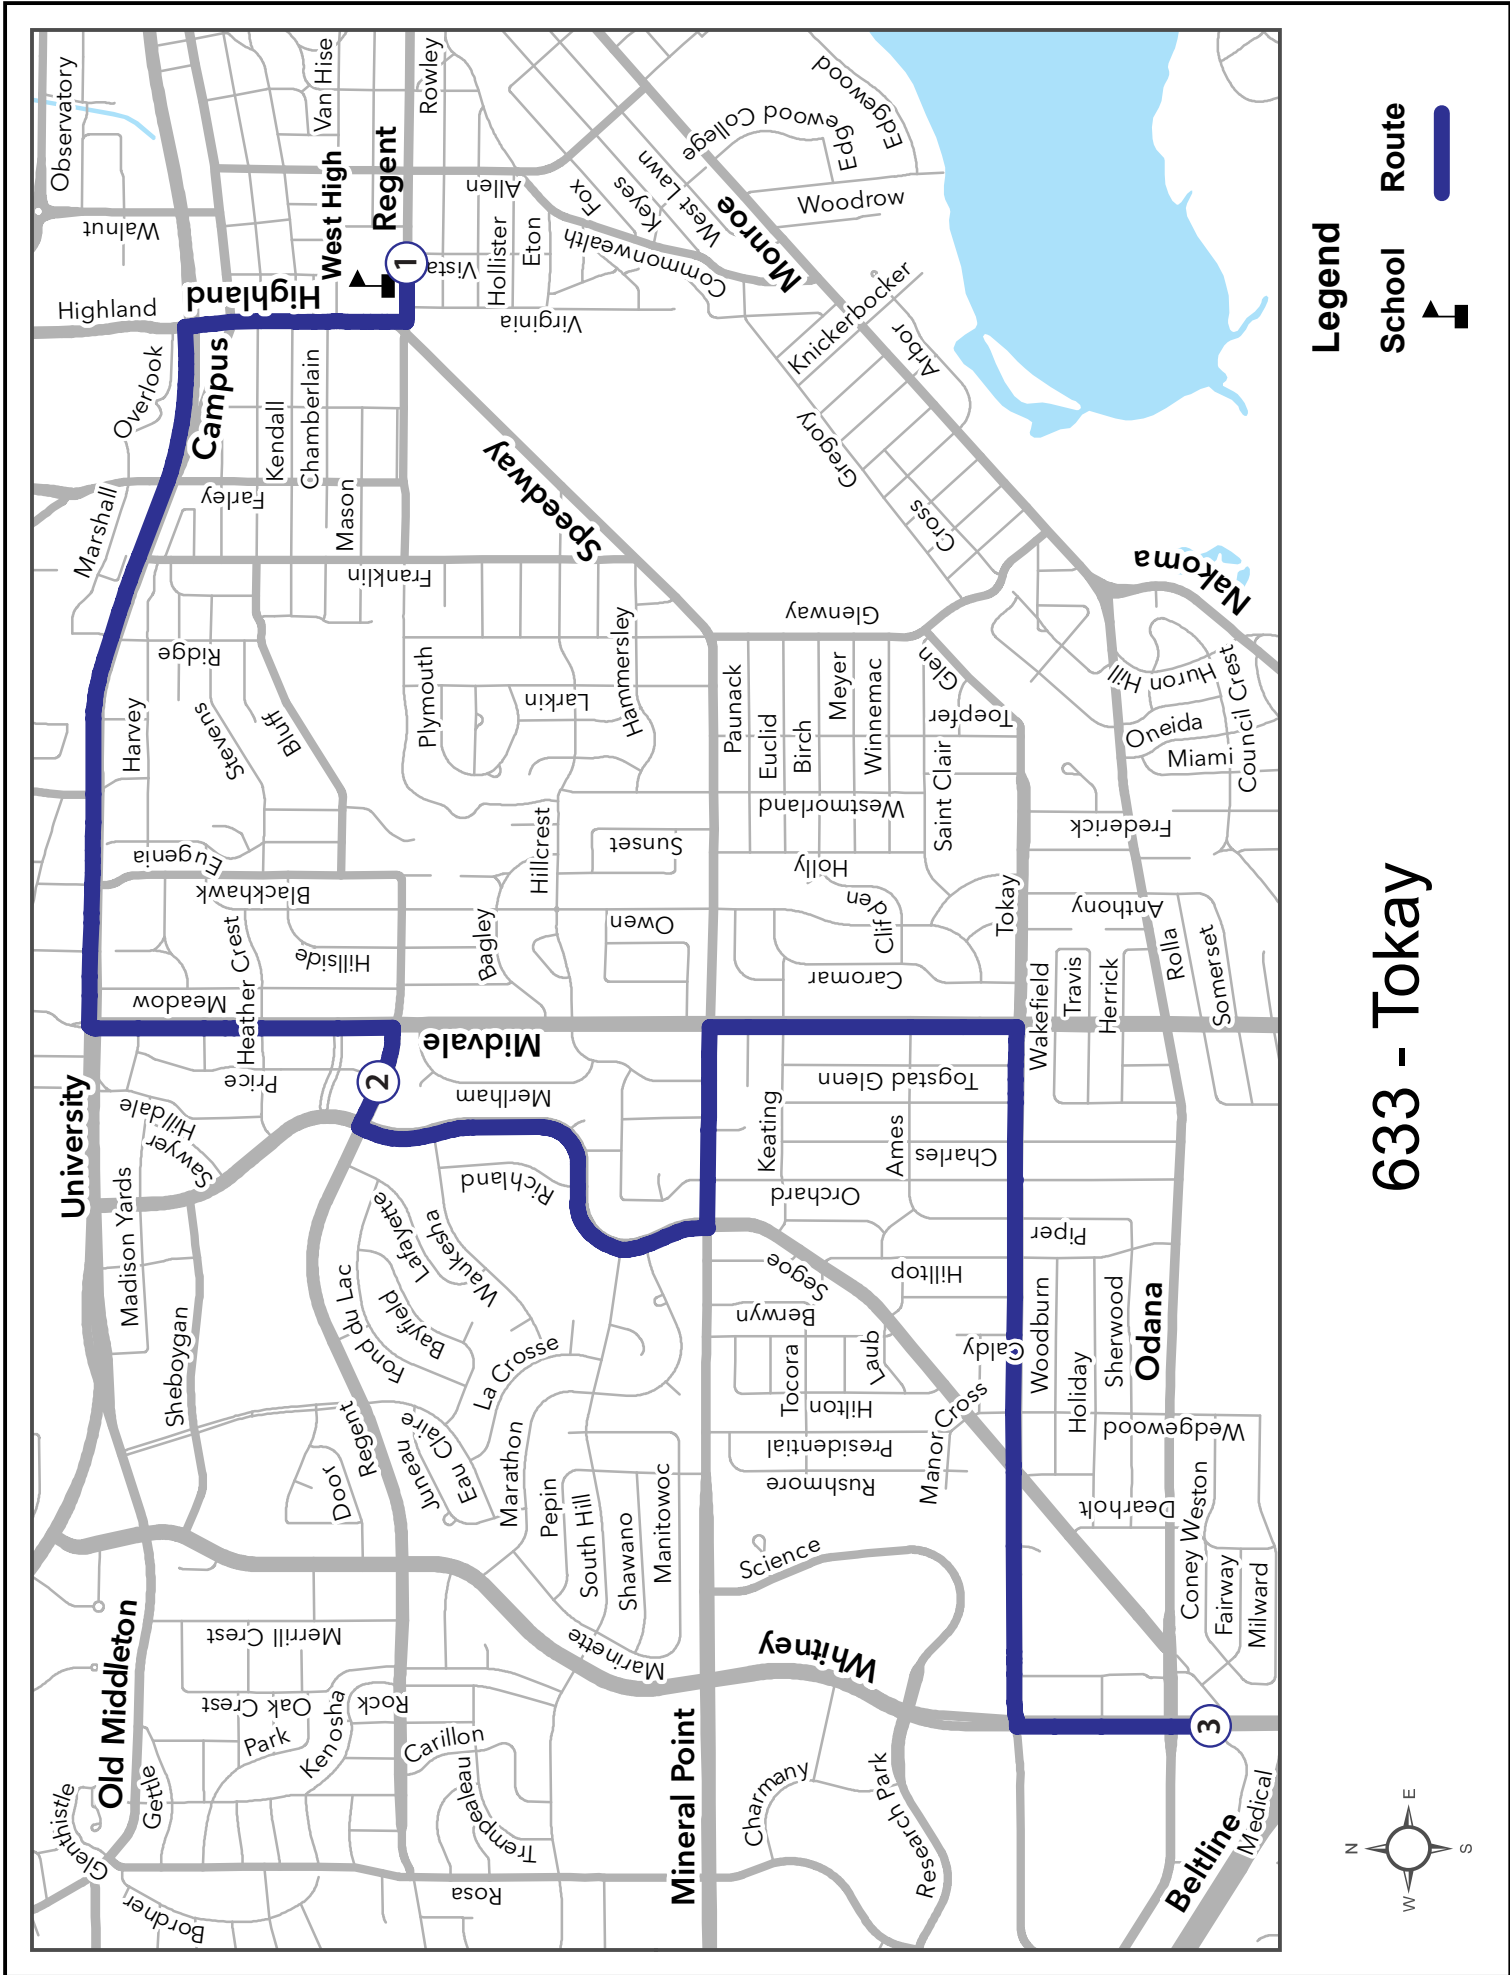

- ① **3:47 PM** From : REGENT ST (West High)
 To : 633 TOKAY
 Right HIGHLAND AVE
 Cross University
 Left HIGHLAND-CAMPUS RAMP
 To UNIVERSITY AVE
 Left N MIDVALE BLVD *UNIVERSITY [S], HILLDALE ROW [S], REGENT[S]*
- ② **3:59 PM** Right REGENT ST *PRICE*
 Left S SEGOE RD *REGENT , WAUKESHA , RICHLAND*
 Left MINERAL POINT RD *S SEGOE [S], ROBIN [S]*
 Right S MIDVALE BLVD *MINERAL POINT , MIDVALE SCHOOL*
- Right TOKAY BLVD *S MIDVALE , CHARLES , HILLTOP ,
 WEDGEWOOD , S SEGOE , U W HEALTH*
- ③ **4:08 PM** Left S WHITNEY WAY *TOKAY , ODANA*

Legend
 School 
 Route 

633 - Tokay