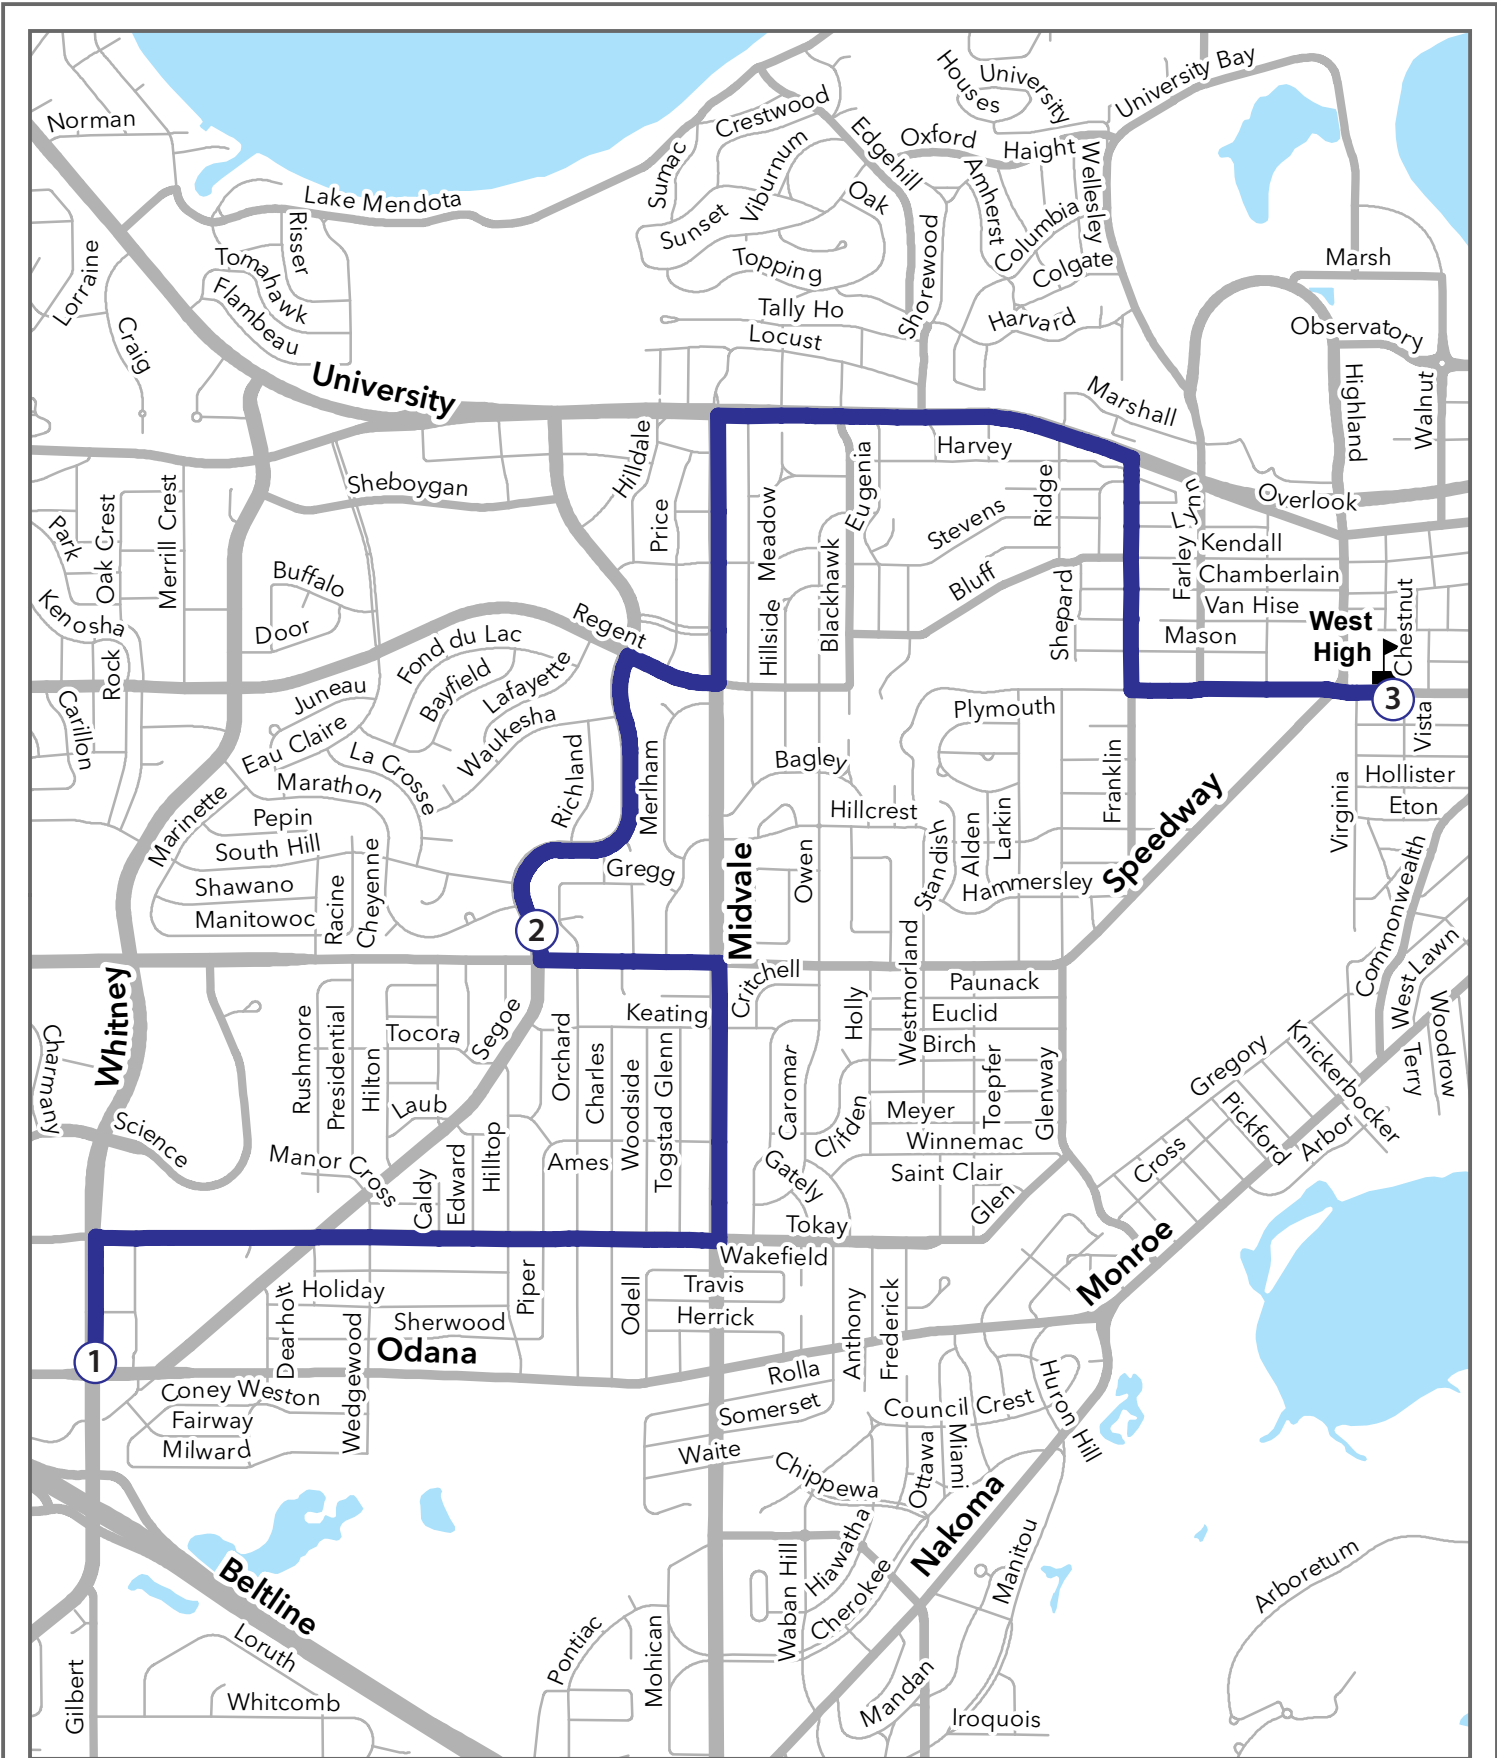

- ① **7:34 AM** **From : S WHITNEY & ODANA**
To : 633 WEST HIGH
VIA S WHITNEY TOKAY
Right TOKAY BLVD *U W HEALTH , S SEGOE , WEDGEWOOD*
HILLTOP , CHARLES
Left S MIDVALE BLVD TOKAY , MIDVALE SCHOOL
Left MINERAL POINT RD *S MIDVALE [S], ROBIN [S]*
- ② **7:42 AM** Right S SEGOE RD *MINERAL POINT , RICHLAND ,*
WAUKESHA
Right REGENT ST *S SEGOE , PRICE*
Left N MIDVALE BLVD *REGENT [S], HEATHER [S]*
Right UNIVERSITY AVE *N MIDVALE*
Right N FRANKLIN AVE
Left REGENT ST
- ③ **7:56 AM** ARRIVE REGENT @ WEST HIGH - W299

633 - West High

Legend

- School
- Route