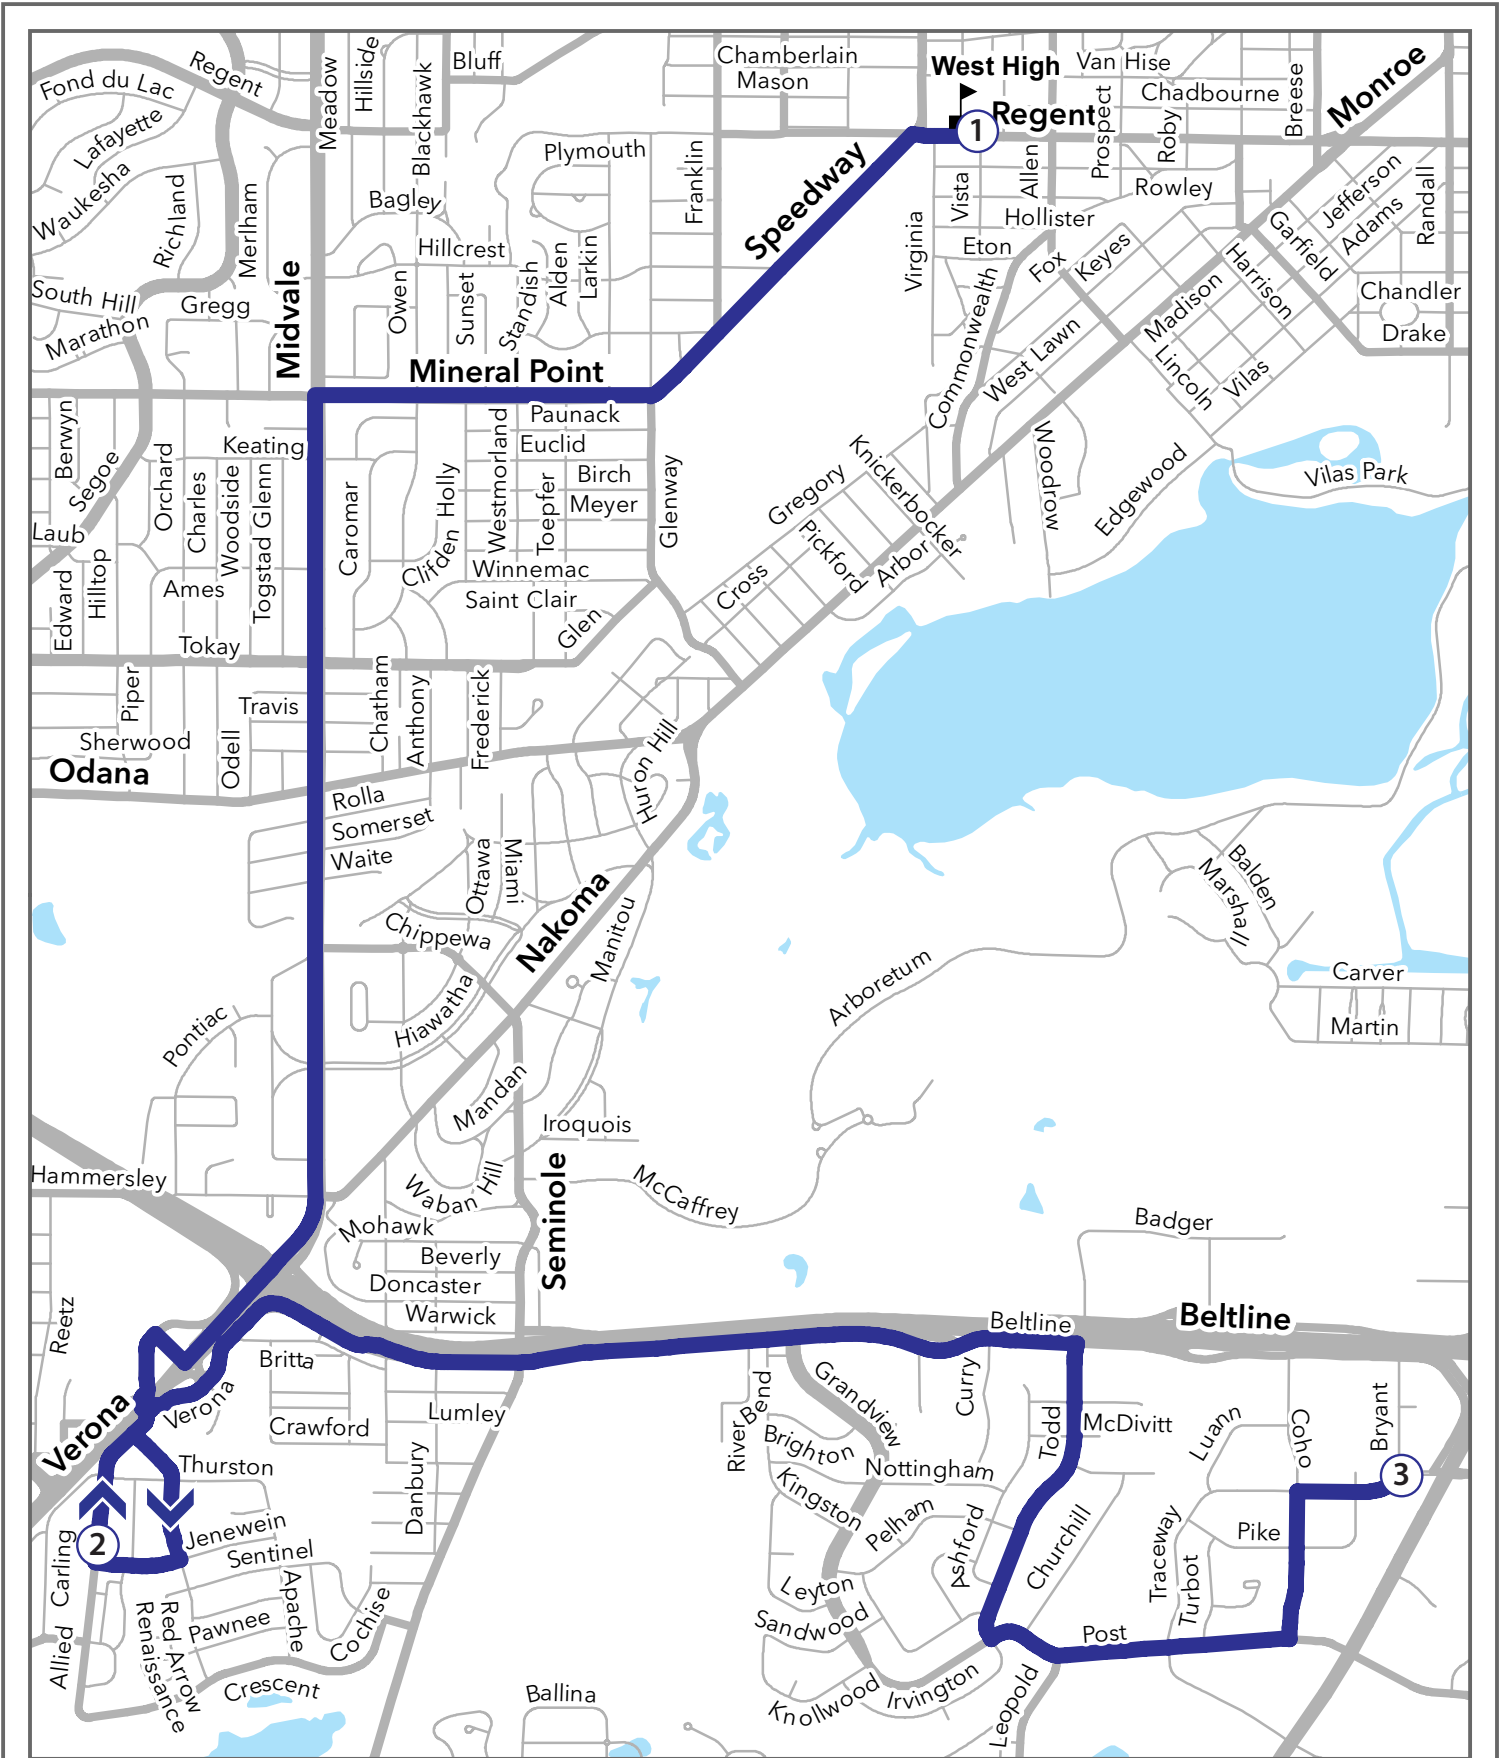

- ① **3:47 PM** From : REGENT ST (West High)
 To : 635 LEOPOLD
 Left SPEEDWAY RD
 Right MINERAL POINT
 Left N MIDVALE BLVD All Metro Stops, Cherokee [S]
 To USH 51 Highway Ramp
 Right SUMMIT
 Left W VERONA FRONTAGE RD SUMMIT
 2nd Exit at Traffic Circle
 To W VERONA FRONTAGE RD
 Left RED ARROW TRL VERONA E , THURSTON , JENEWEIN
 Right JENEWEIN RD
- ② **4:01 PM** Right ALLIED DR JENEWEIN [S], THURSTON [S]
 Left E VERONA FRONTAGE RD RED ARROW [S], ATTICUS , BRITTA
 To W BELTLINE FRONTAGE RD UNDERPASS , WHENONA , SEMINOLE ,
 GRANDVIEW , LANDMARK , TODD
 Right TODD DR GREENWAY , PELHAM , POST
 Right POST RD LEOPOLD , TRACEWAY
 Left COHO ST POST
- ③ **4:15 PM** Left GREENWAY CROSS COHO , BRYANT

635 - Leopold

Legend

School

Route