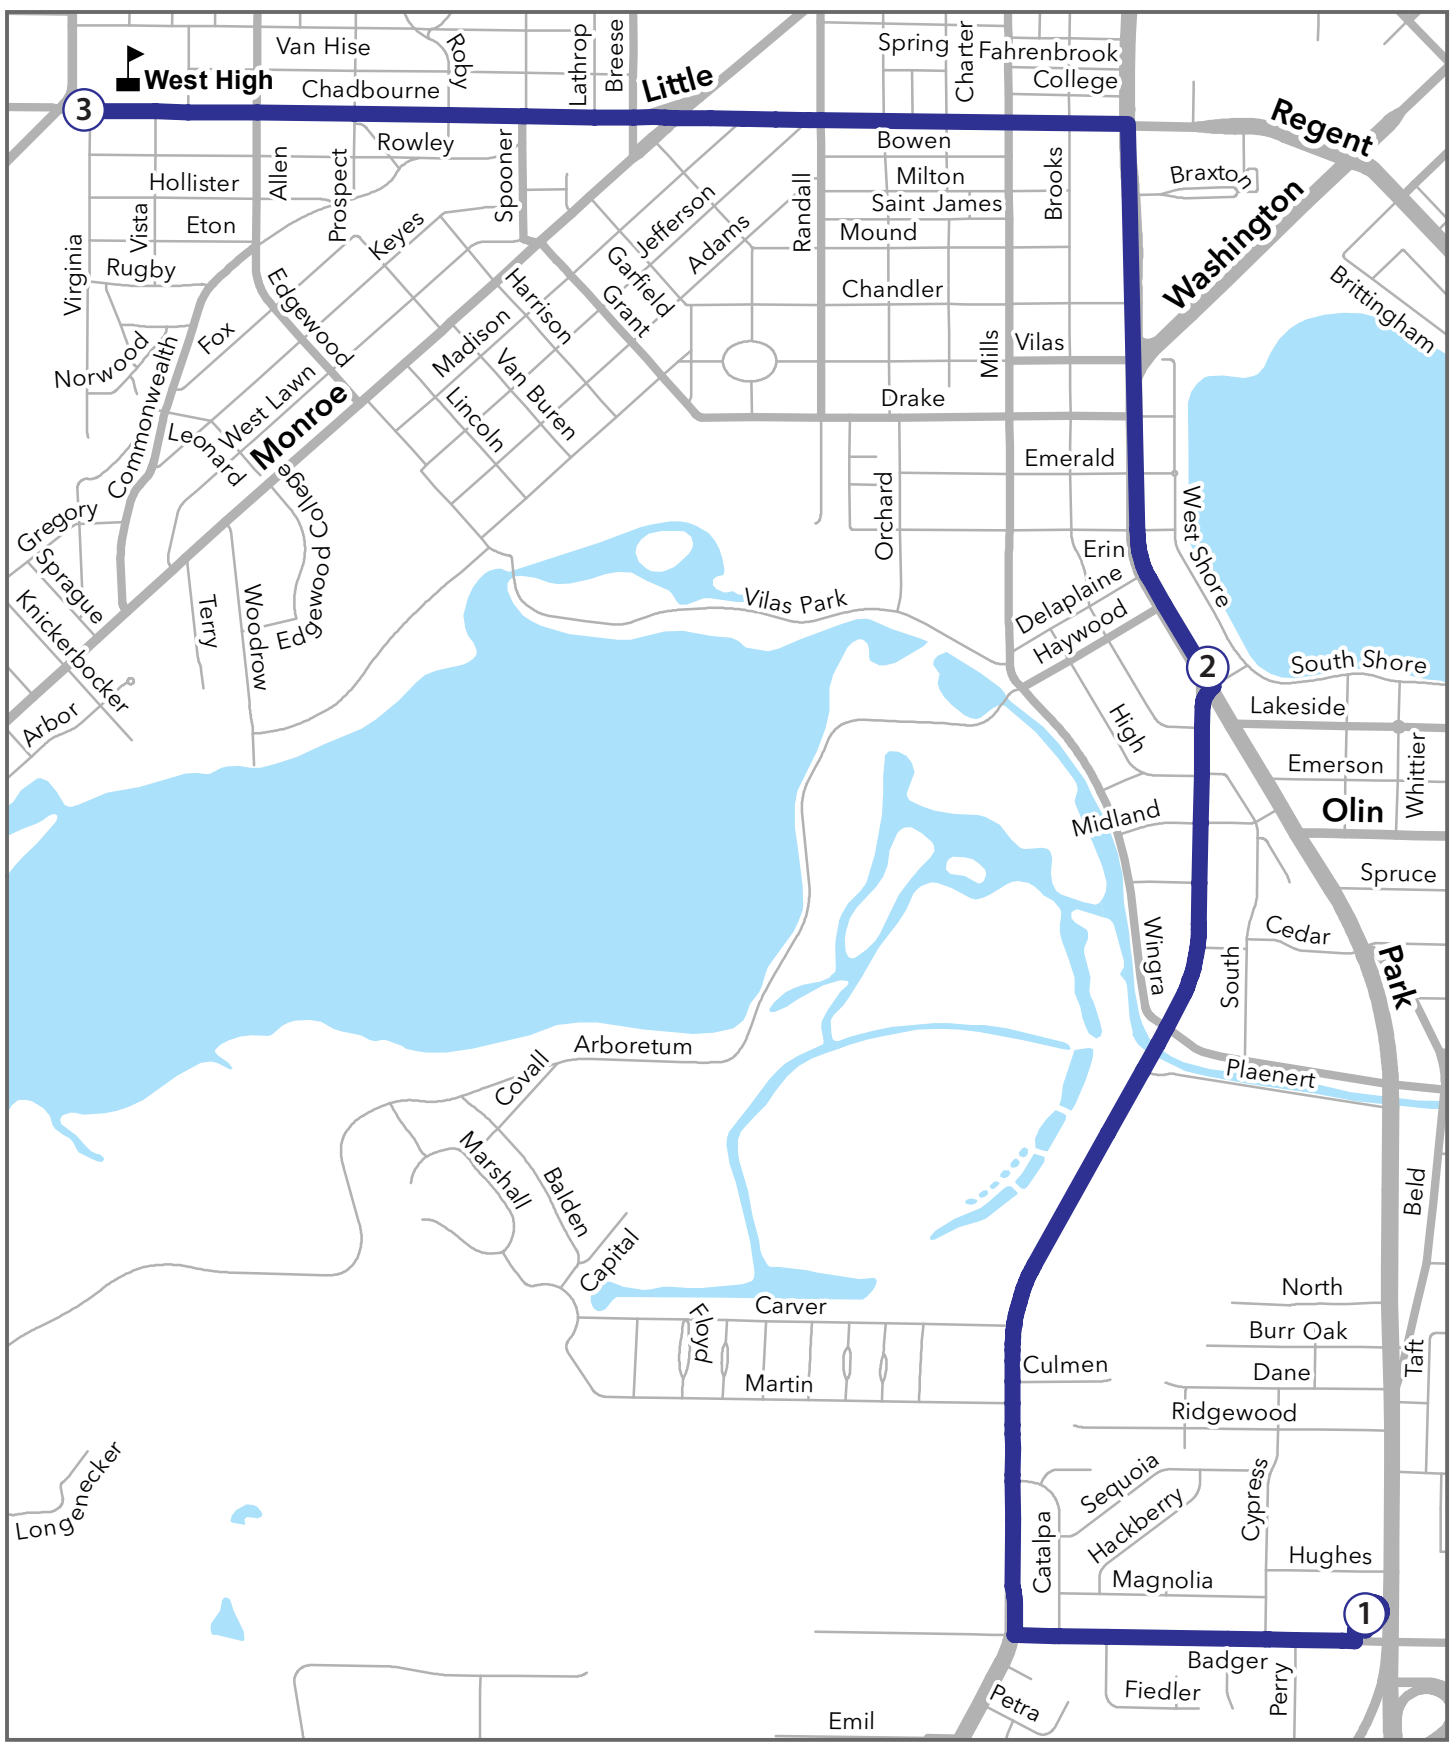

- ① **7:34 AM** From : SOUTH TRANSFER
To : 637 WEST HIGH
Right W BADGER RD *CYPRESS, FIEDLER*

Right FISH HATCHERY RD *W BADGER, CATALPA, CARVER,
PLAENERT, CEDAR, MIDLAND*
- ② **7:46 AM** Left PARK ST *FISH HATCHERY, ERIN, W WASHINGTON,
MERITER*
Left REGENT ST
- ③ **7:58 AM** ARRIVE REGENT @ WEST HIGH - W299

637 - West High

Legend

School

Route