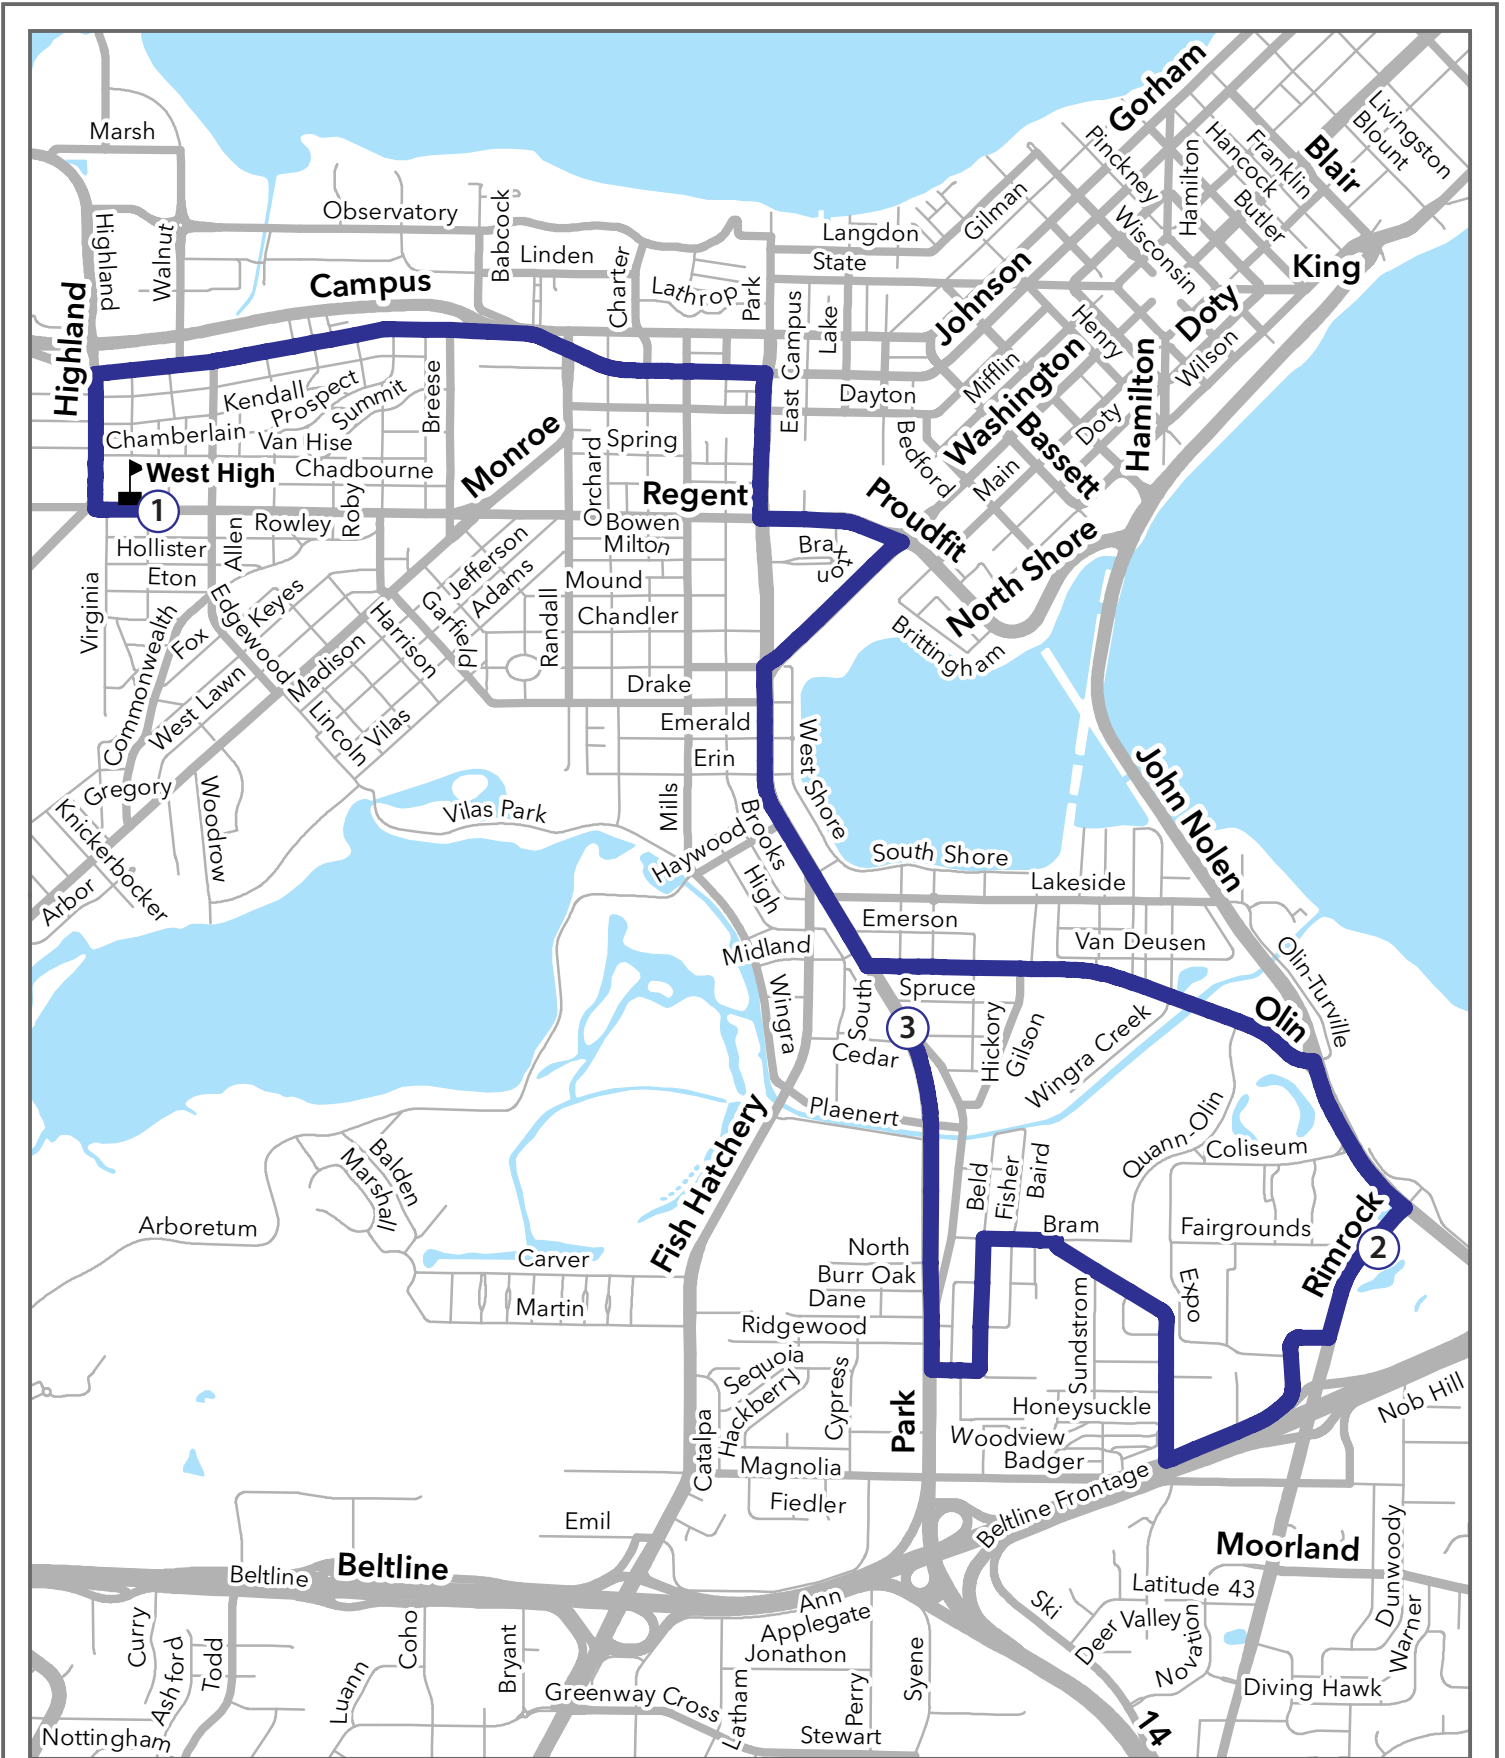

- ① **3:47 PM** **From : REGENT ST (West High)**  
**To : 638 OLIN**  
Right HIGHLAND AVE  
Right UNIVERSITY AVE  
TO CAMPUS DR  
To W JOHNSON ST  
Right N PARK ST  
Left REGENT ST *W WASHINGTON*  
Right W WASHINGTON AVE *REGENT [S], BRITTINGHAM [S]*
- Left S PARK ST *W WASHINGTON , ERIN , FISH HATCHERY*
- Left W OLIN AVE *S PARK , HICKORY , GILSON , LAKE , COLBY , QUANN*
- Right JOHN NOLEN DR *E OLIN*
- ② **4:04 PM** Right RIMROCK RD *JOHN NOLEN*  
Right E RUSK *RIMROCK , N RUSK*  
Right N RUSK AVE *NYGARD*  
Left KOSTER ST *ARDMORE , BRAM*
- Left BRAM ST *BRAM , DANE*  
Left FISHER ST *TAFT [S]*  
Right BUICK ST
- ③ **4:11 PM** Right S PARK ST *BURR OAK , CROSSWALK , WINGRA , CEDAR*

# 638 - Olin

## Legend

School

Route