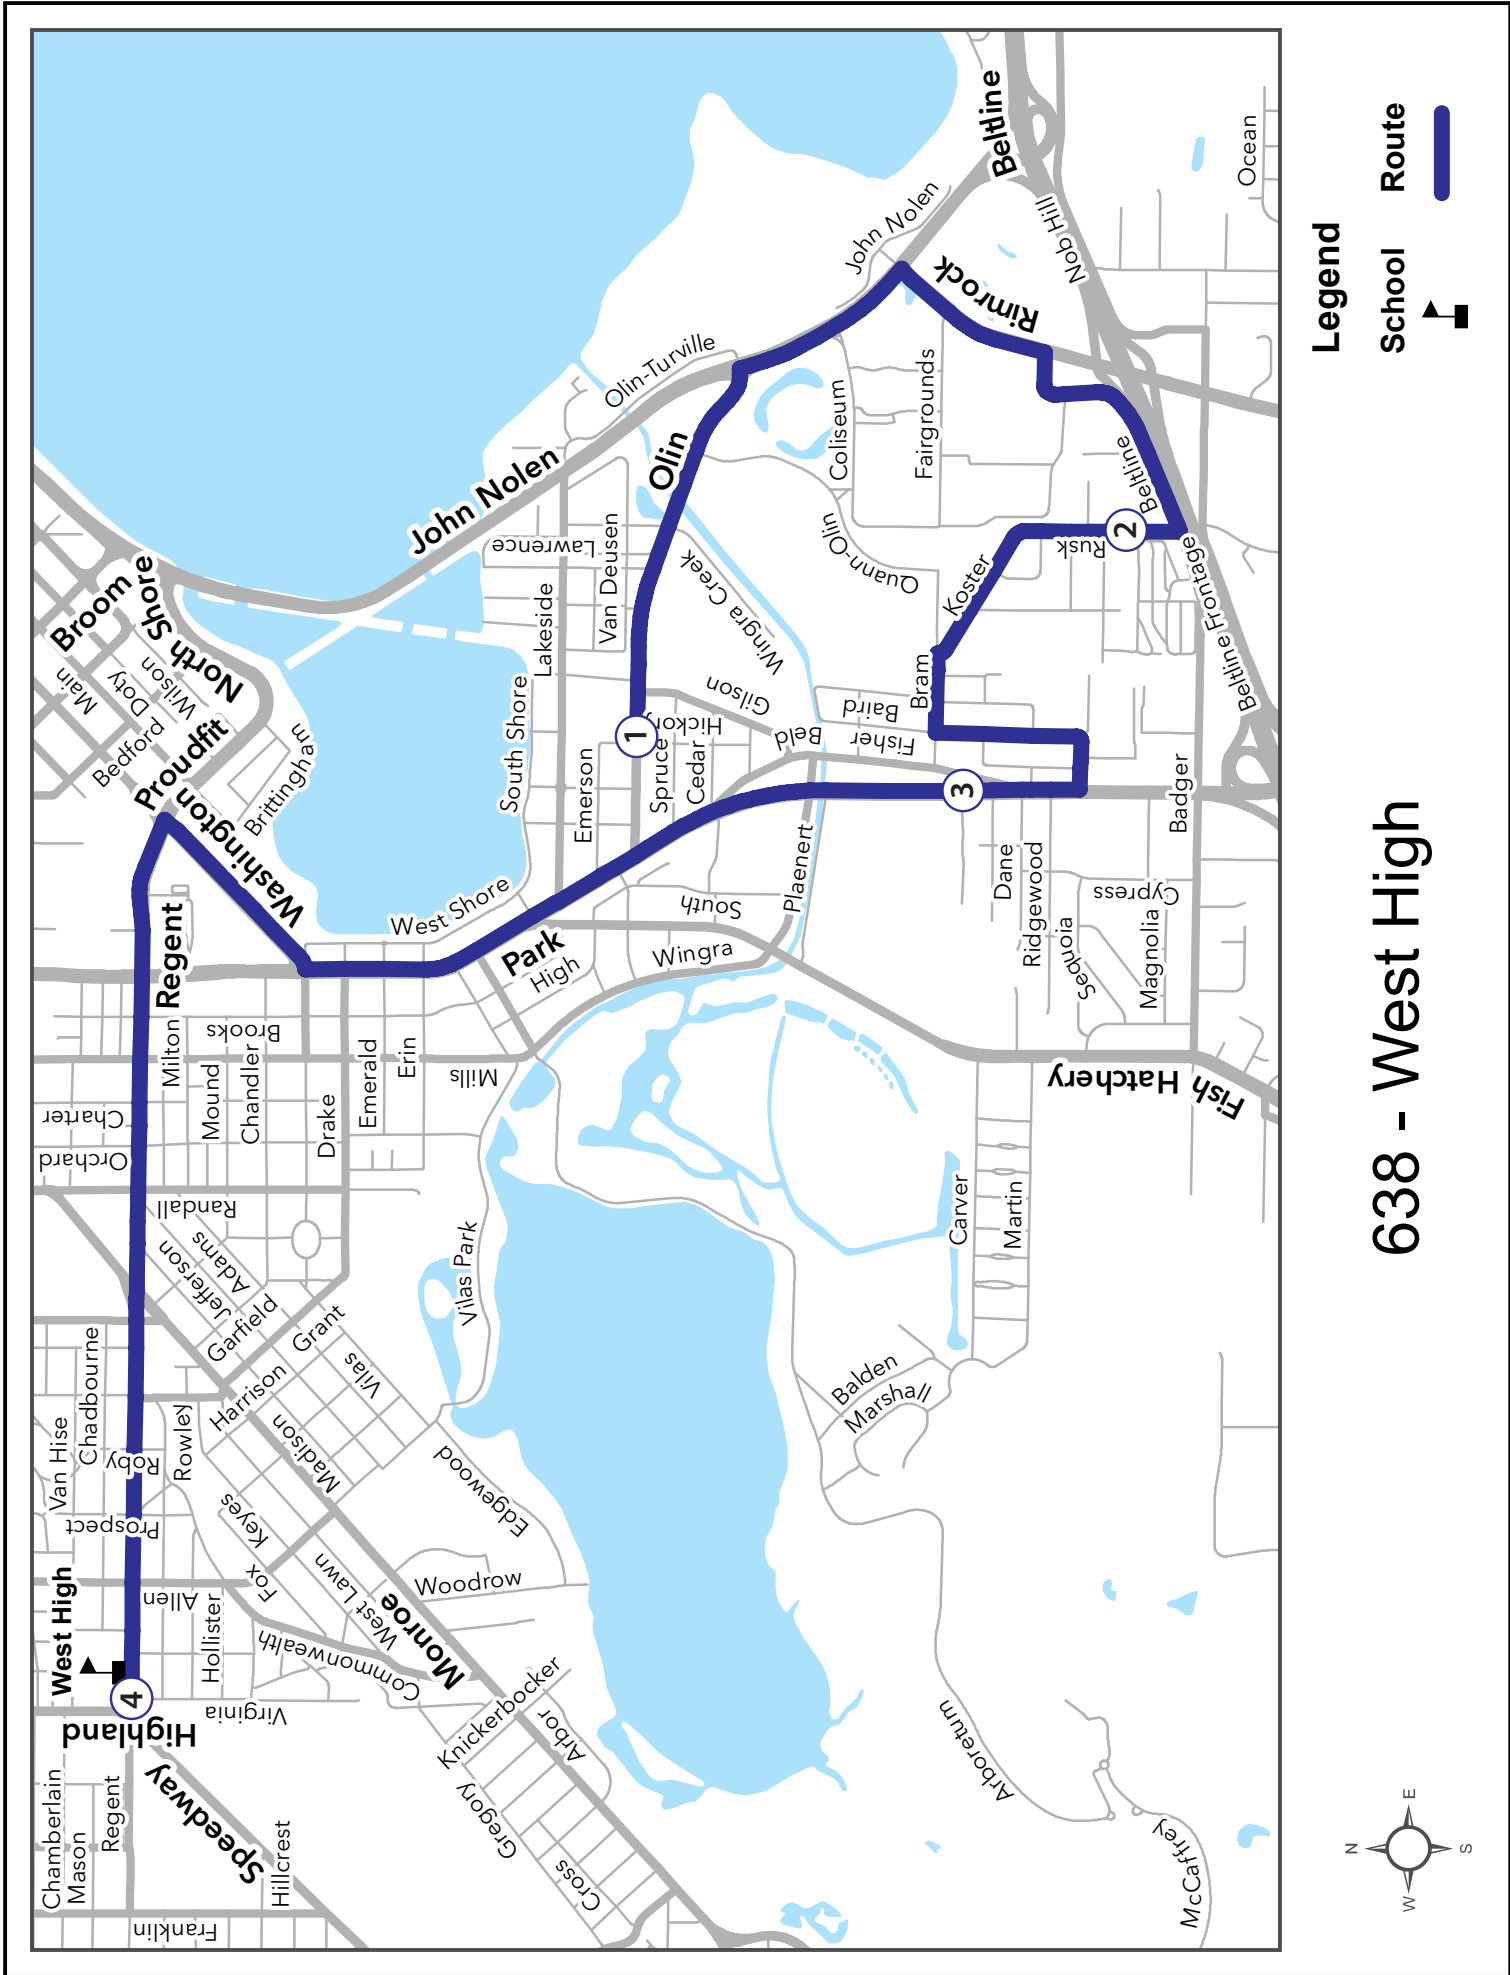

- ① **7:27 AM** **From : OLIN & HICKORY**  
**To : 638 WEST HIGH**  
Via OLIN *GILSON , LAKE , COLBY , QUANN*  
Right JOHN NOLEN DR *E OLIN*  
Right RIMROCK RD *JOHN NOLEN*  
Right E RUSK AVE *RIMROCK , N RUSK*
- ② **7:34 AM** Right N RUSK AVE *NYGARD , ARDMORE*  
Left KOSTER ST *BRAM*  
Left BRAM ST  
Left FISHER ST *BRAM , DANE*  
Right BUICK ST *TAFT [S]*
- ③ **7:40 AM** Right S PARK ST *BURR OAK , CROSSWALK , WINGRA ,*  
*CEDAR , W OLIN ,*  
*FISH HATCHERY , ERIN , S PARK [S]*
- Right W WASHINGTON AVE *BRITTINGHAM [S], PARK VIEW [S]*  
Left REGENT ST *W WASHINGTON*
- ④ **8:00 AM** ARRIVE REGENT @ WEST HIGH - W299

# 638 - West High

## Legend

- School 
- Route 