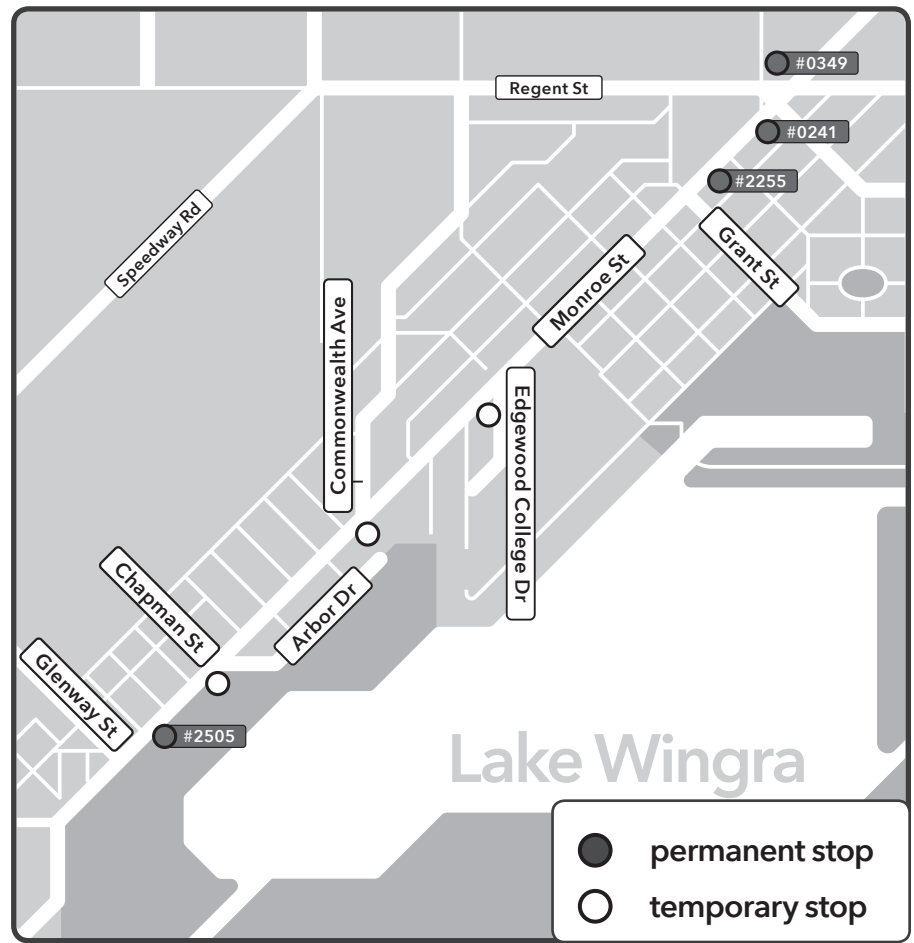

monroe st. updates

Westbound Detours - Routes 3, 7, 19 and 58

No new updates on westbound detours or shuttle service.

Construction is on schedule to end mid-November as originally planned.

Detour and shuttle service maps can be found online at mymetrobus.com/monroe.

Eastbound Routes 3 and 58 Detour

Eastbound buses return to Breese Terrace on Tuesday, September 4.

Eastbound Bus Stop Locations

As construction progresses, eastbound bus stop locations will move to their permanent locations. Half of the stops are set to move to their permanent locations on Tuesday, September 4.

Permanent Stops:

#0241 on Monroe at Breese
• Route 7 service only.

#2255 on Monroe at Stockton

#2505 on Monroe at Glenway

(608) 266.4466

mymetrobus@cityofmadison.com

mymetrobus.com